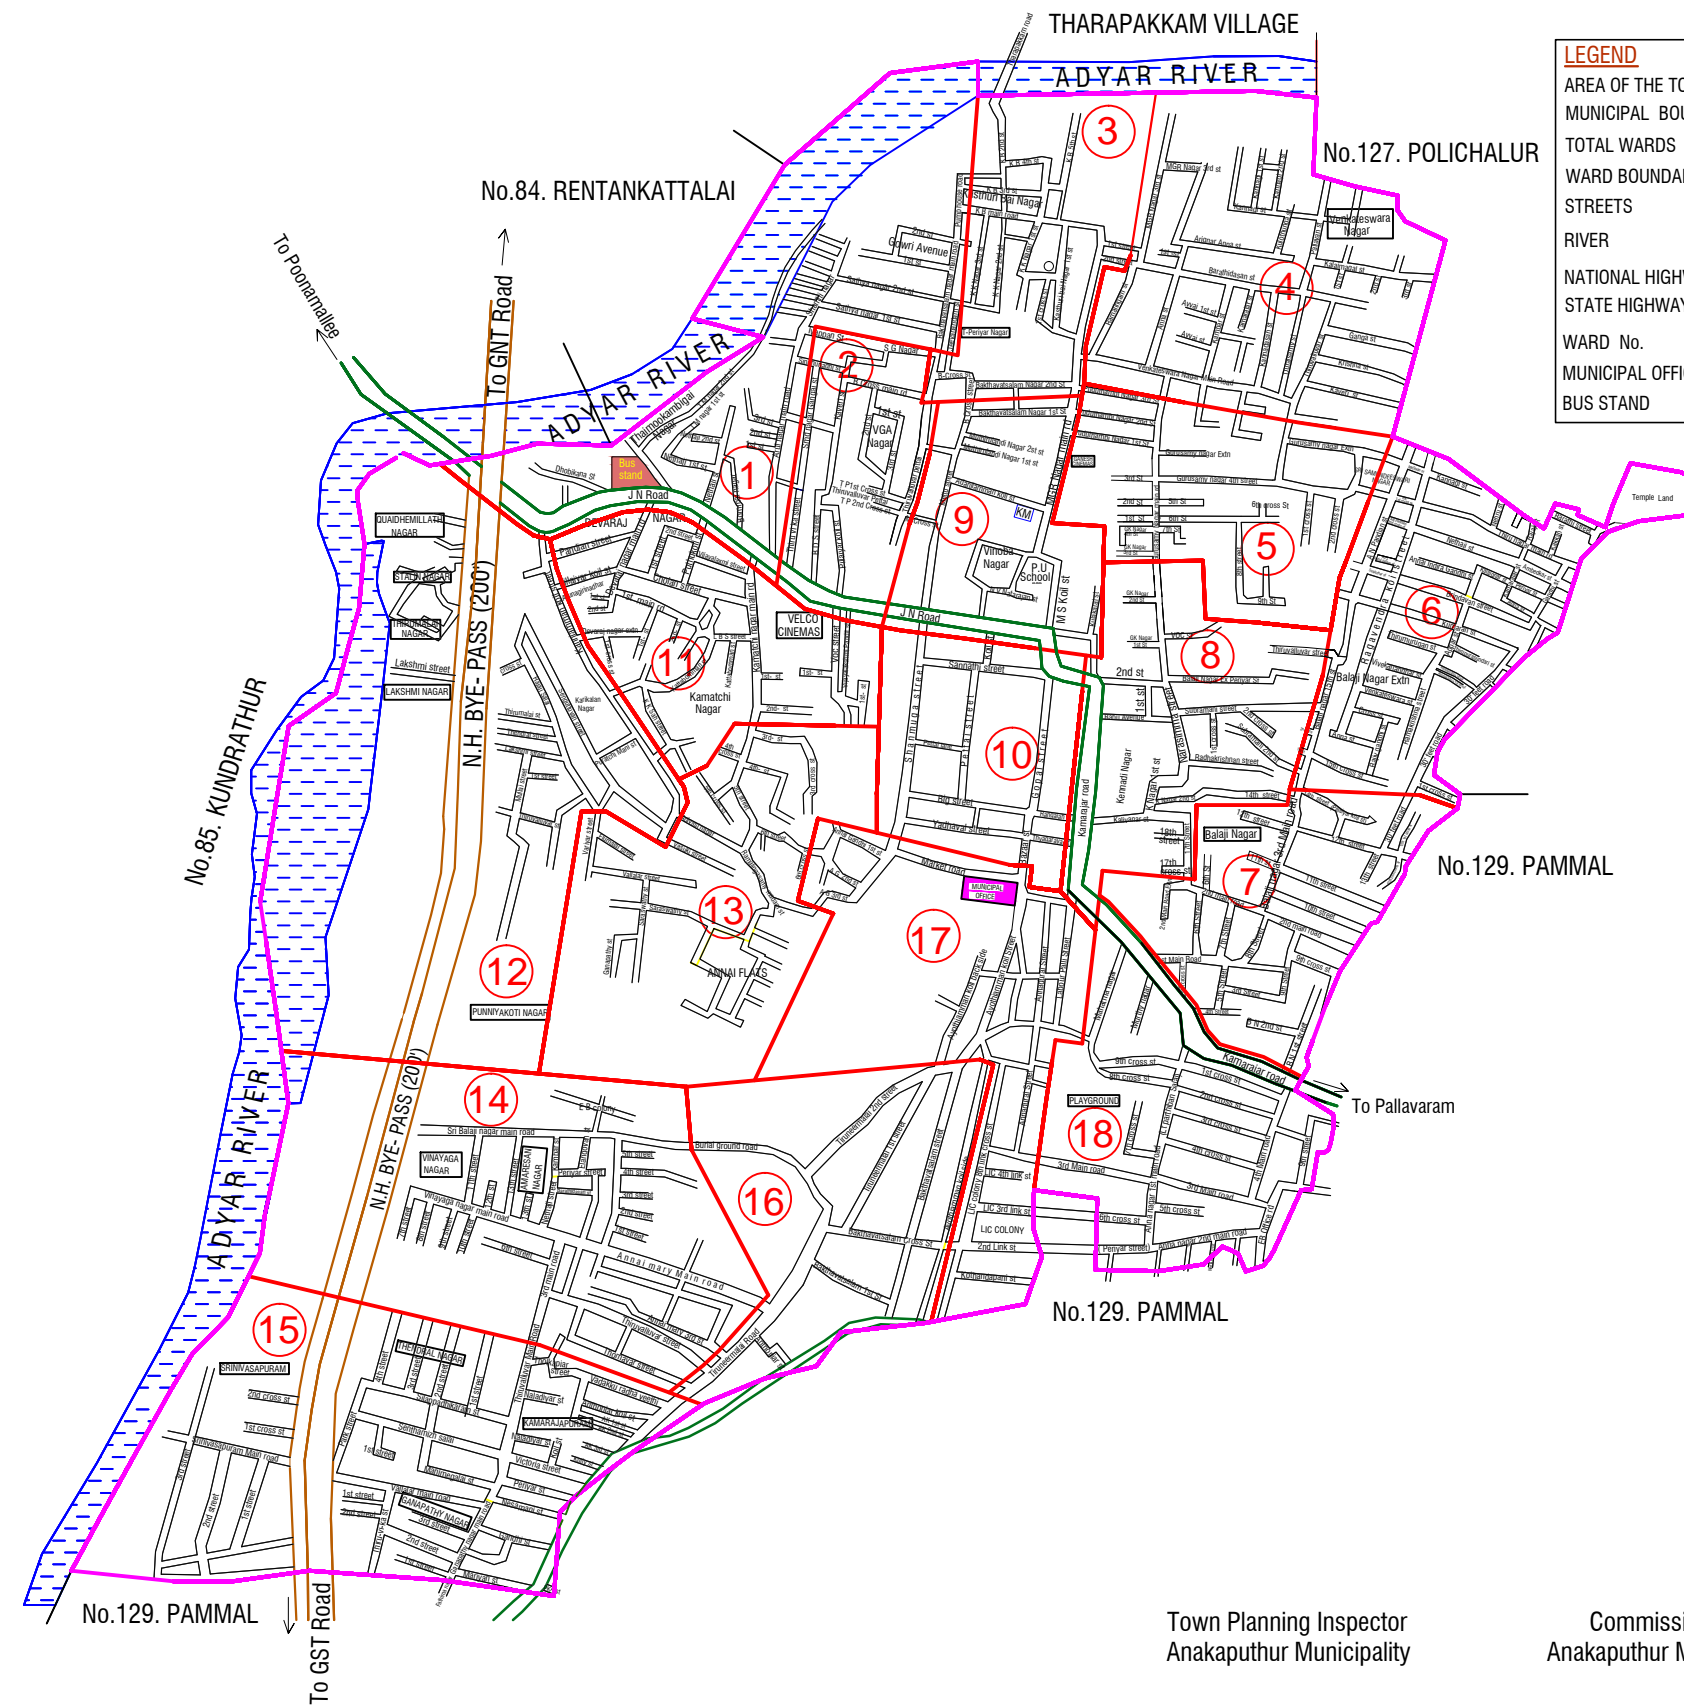

# ANAKAPUTHUR MUNICIPALITY

## TOWN MAP

LEGEND	
AREA OF THE TOWN	3.00 Sqkm
MUNICIPAL BOUNDARY	
TOTAL WARDS	18-Nos
WARD BOUNDARY	
STREETS	
RIVER	
NATIONAL HIGHWAYS	
STATE HIGHWAYS	
WARD No.	
MUNICIPAL OFFICE	
BUS STAND	

Town Planning Inspector  
Anakaputhur Municipality