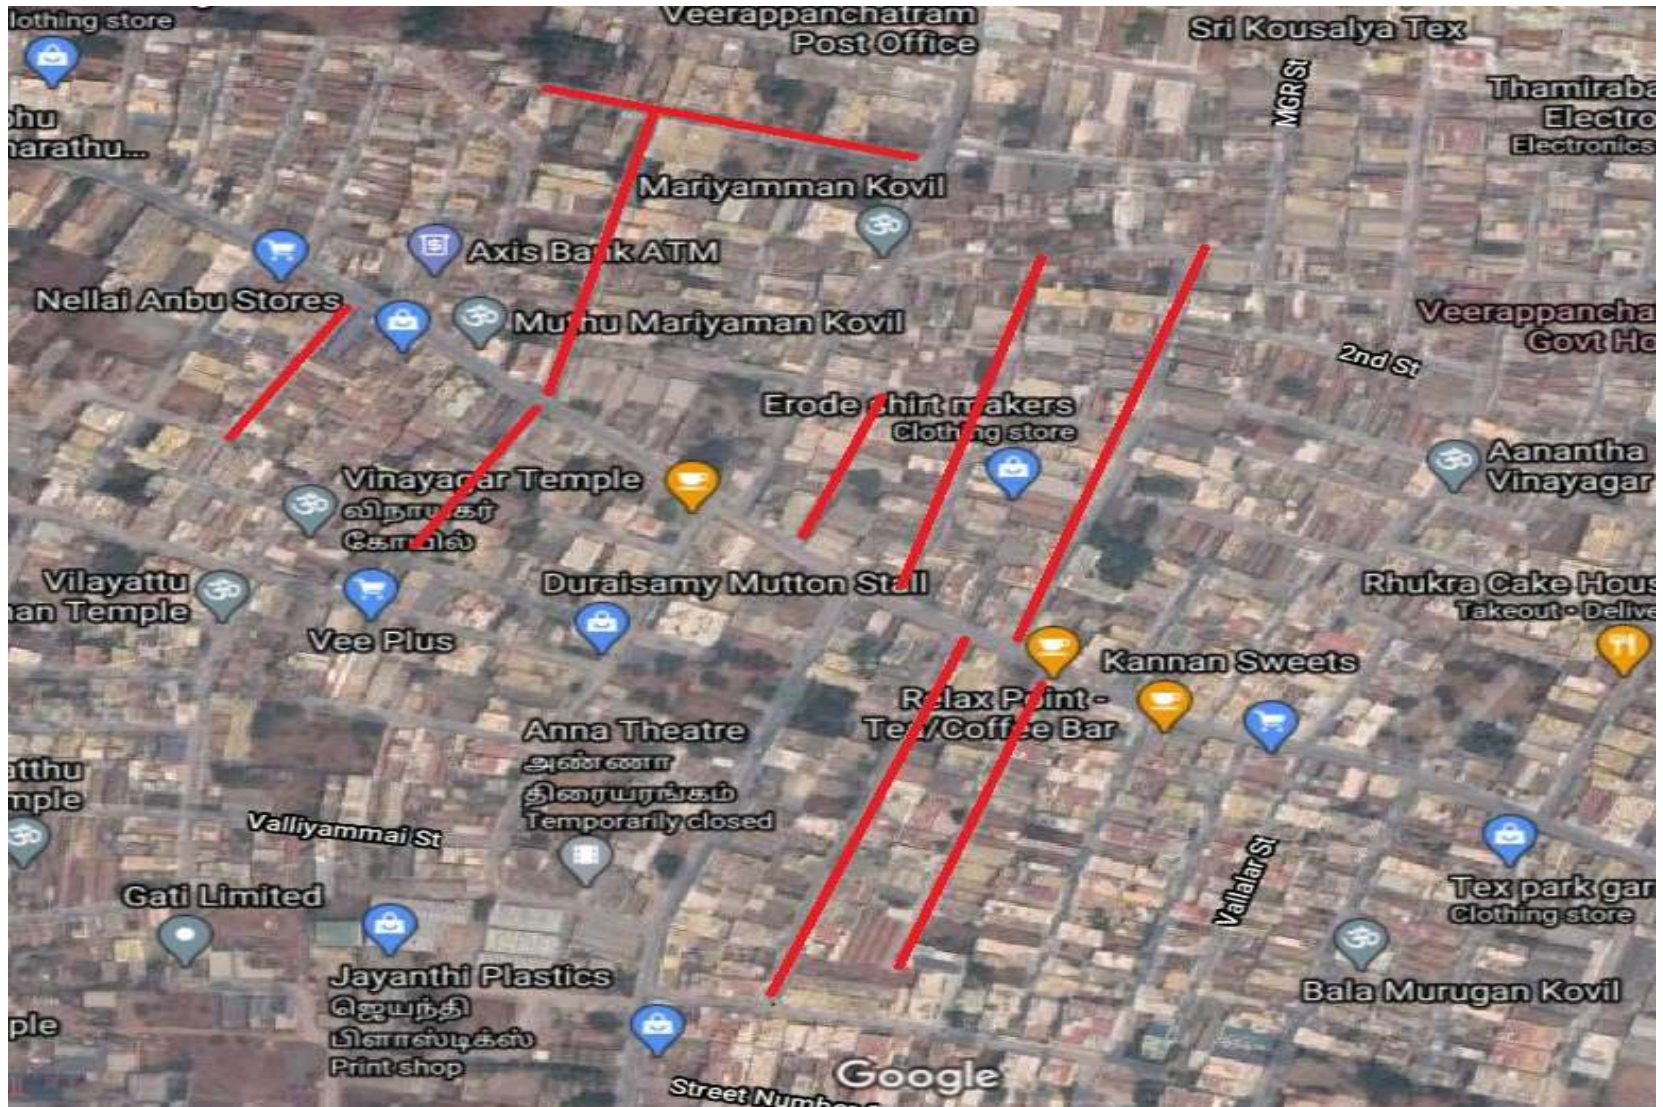

Erode City Municipal Corporation TNSUDP Package -5

Submaniyasiva street, Thilakar Street, Kothukarar Street, Kongu nagar and BankKarar street