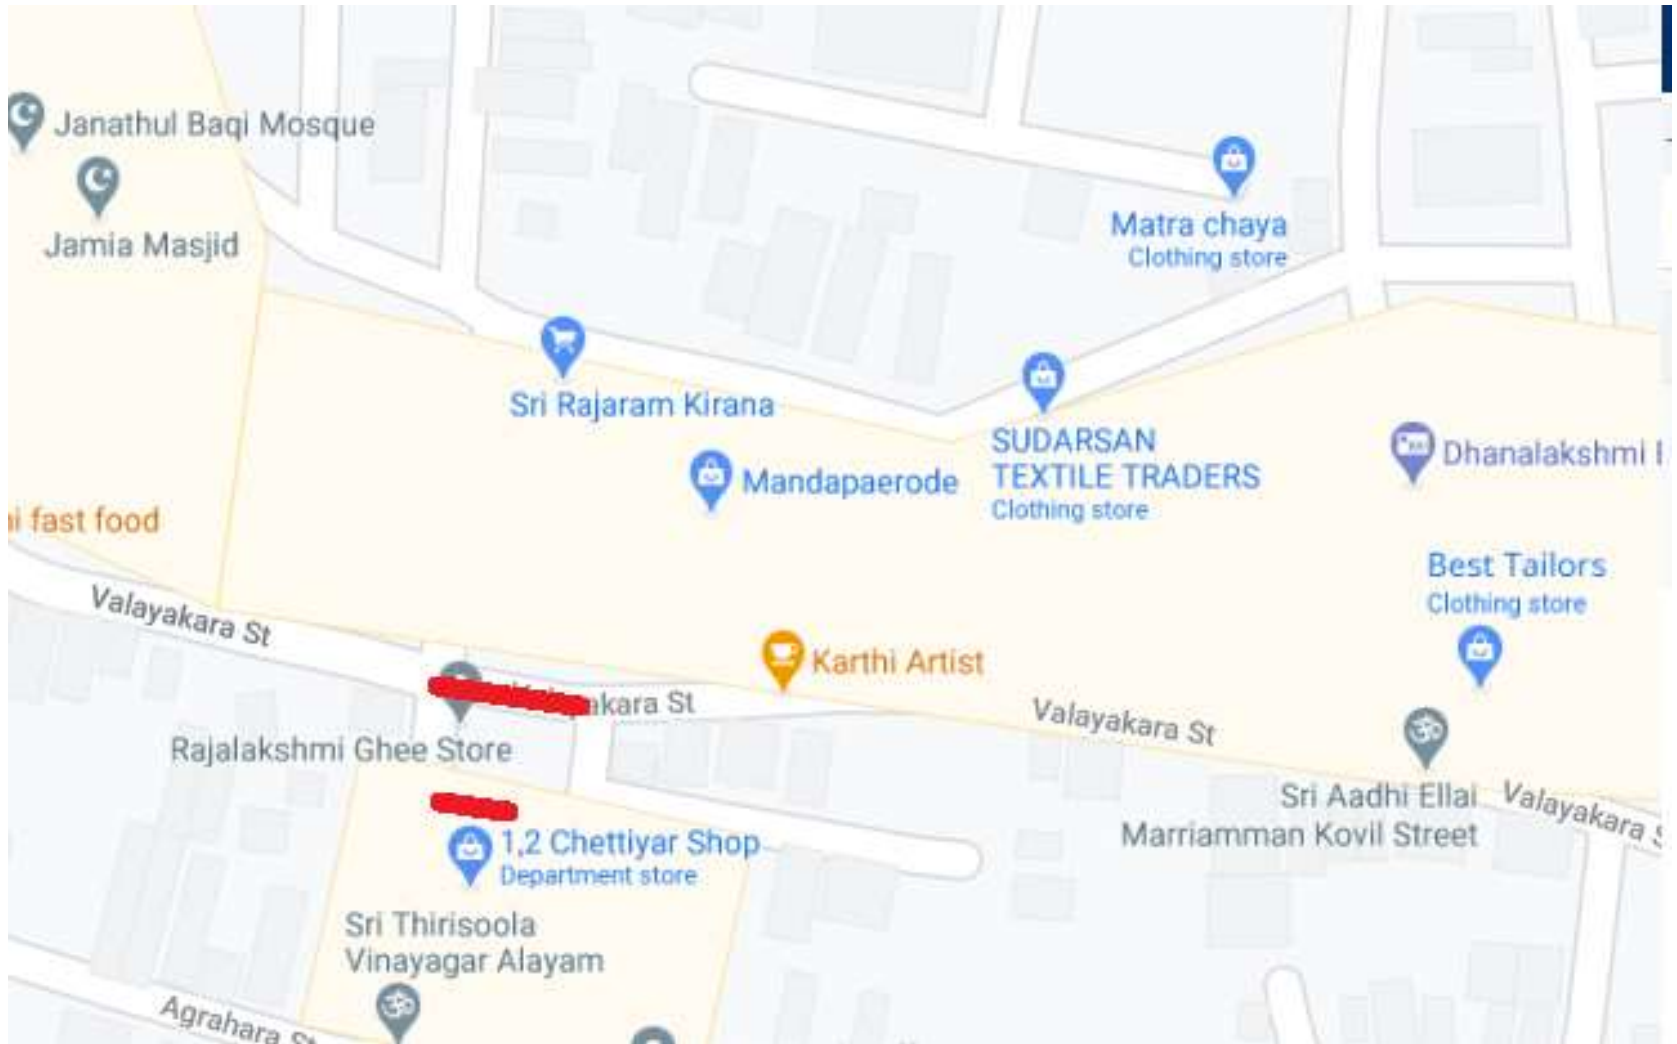

Erode City Municipal Corporation

TNSUDP
Package -12

1.Valayakara Street 2.Marimuthu Street