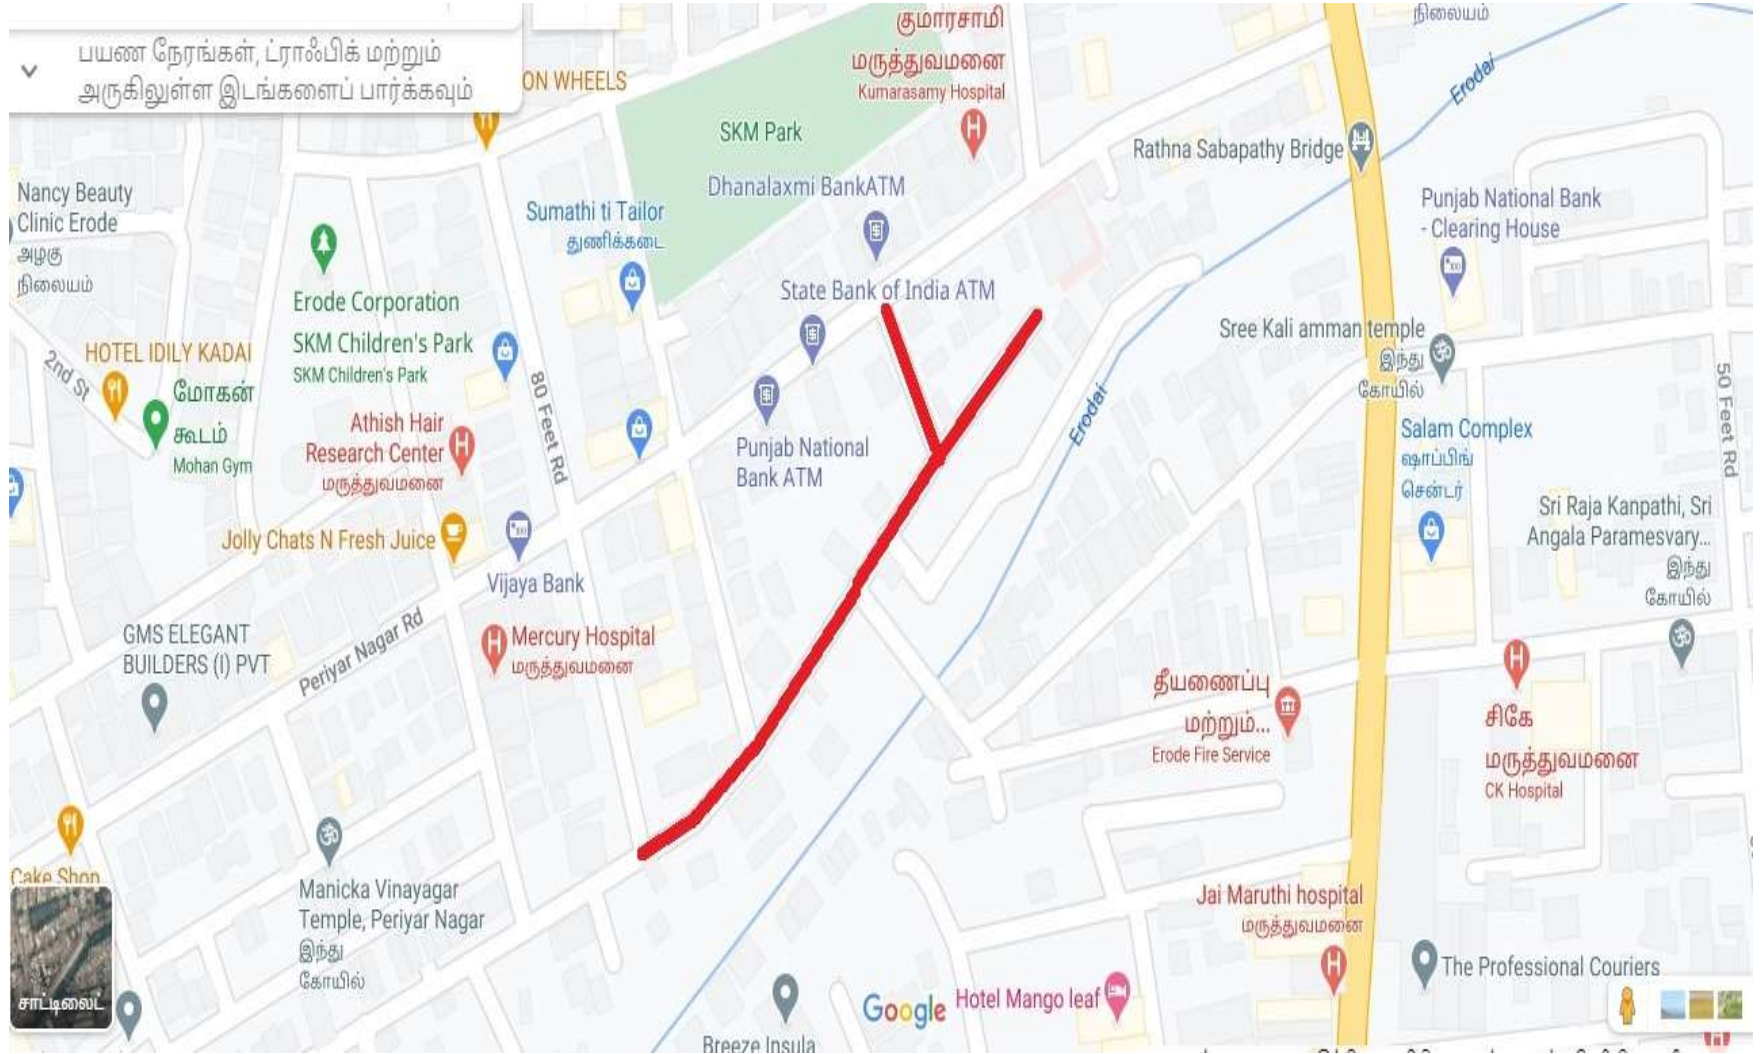

ERODE CITY MUNICIPAL CORPORATION ZONE-III TNSUDP SCHEME

PACKAGE-9 PAERIYAR NAGAR 'E' BLOCK