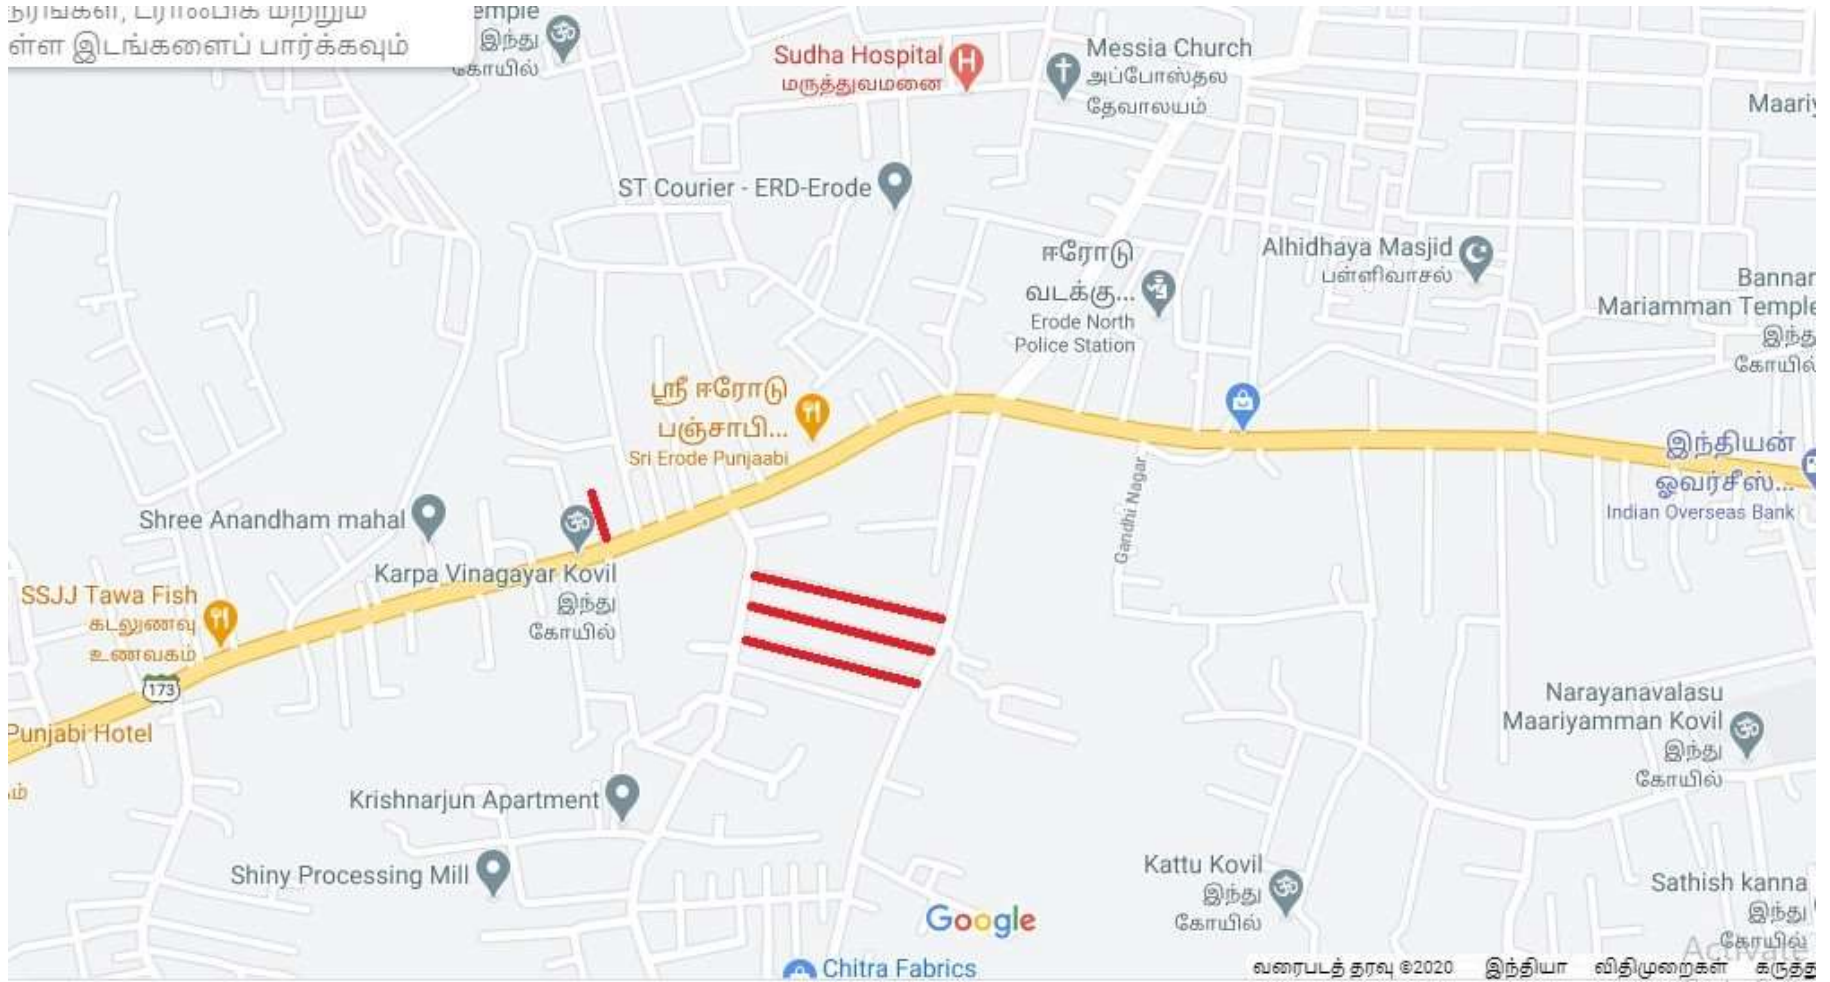

ERODE CITY MUNICIPAL CORPORATION ZONE-III TNSUDP SCHEME

PACKAGE-7 NASIYANUR CROSS ROAD, MADIKARAR COLONY