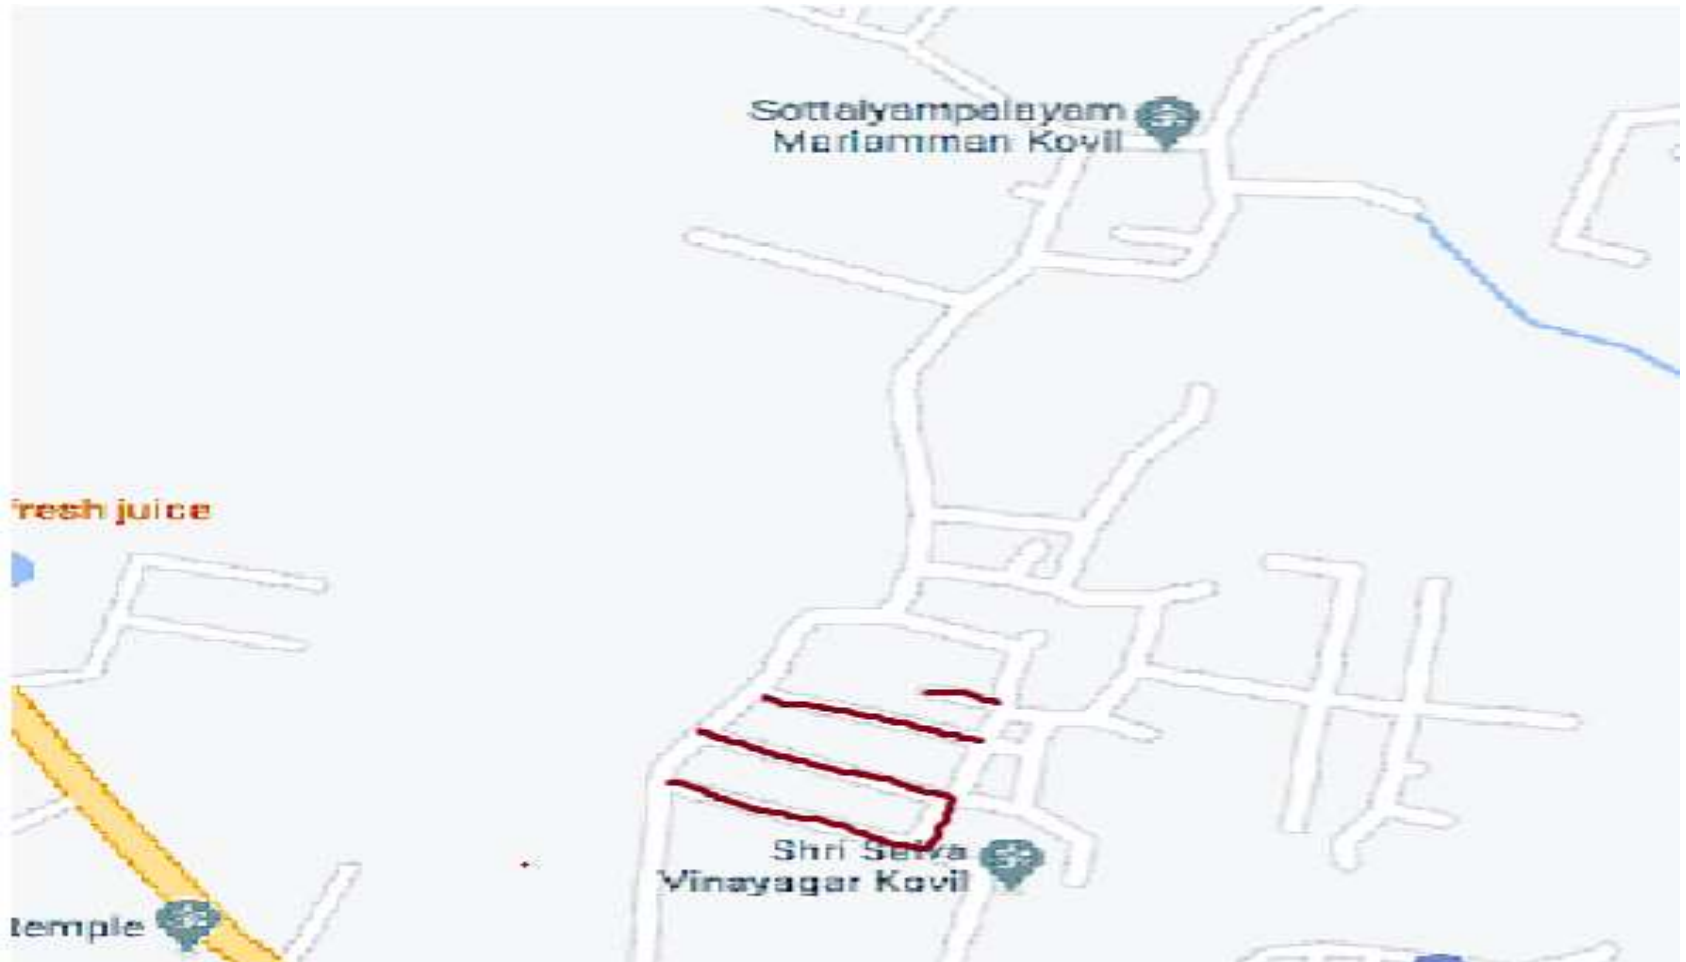

**ERODE CITY MUNICIPAL CORPORATION
ZONE-I
TNSUDP SCHEME**

Package – 2 – Revenue colony in ward no:- 4