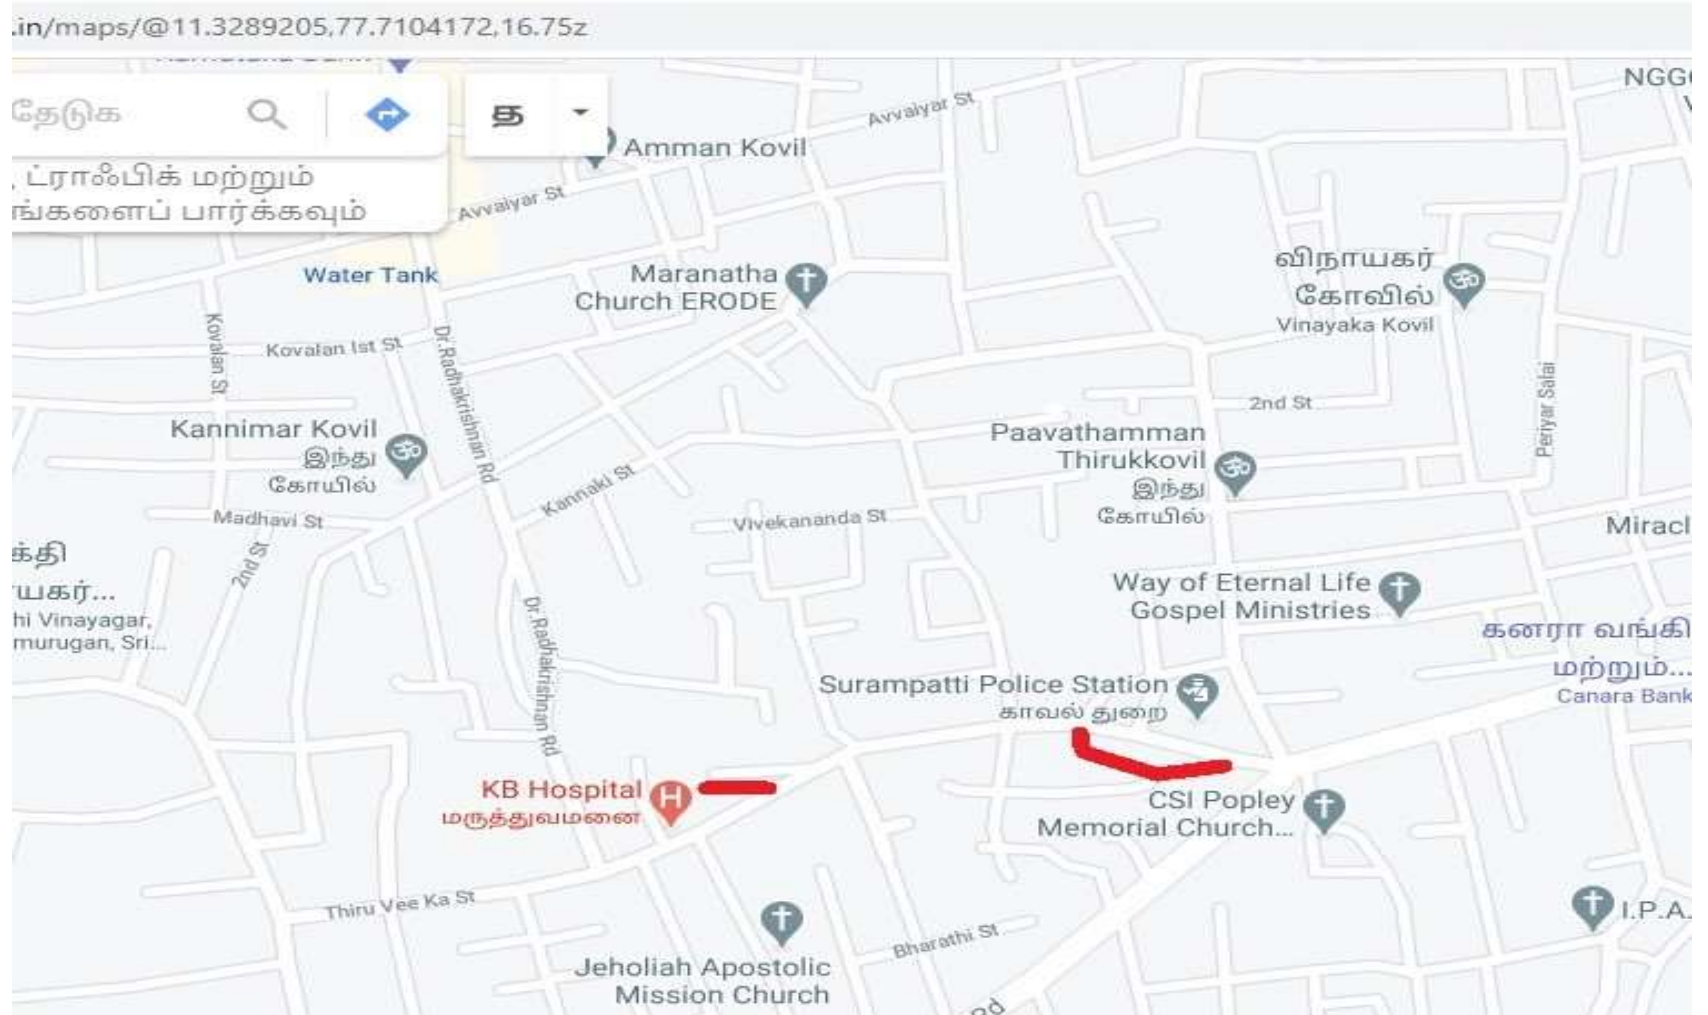

## PACKAGE-7 NASIYANUR CROSS ROAD, MADIKARAR COLONY

**ERODE CITY MUNICIPAL CORPORATION**  
**ZONE-III**  
**TNSUDP SCHEME**

**PACKAGE-8 MUTHAMPALAYAM ROAD**

ERODE CITY MUNICIPAL CORPORATION  
ZONE-III  
TNSUDP SCHEME