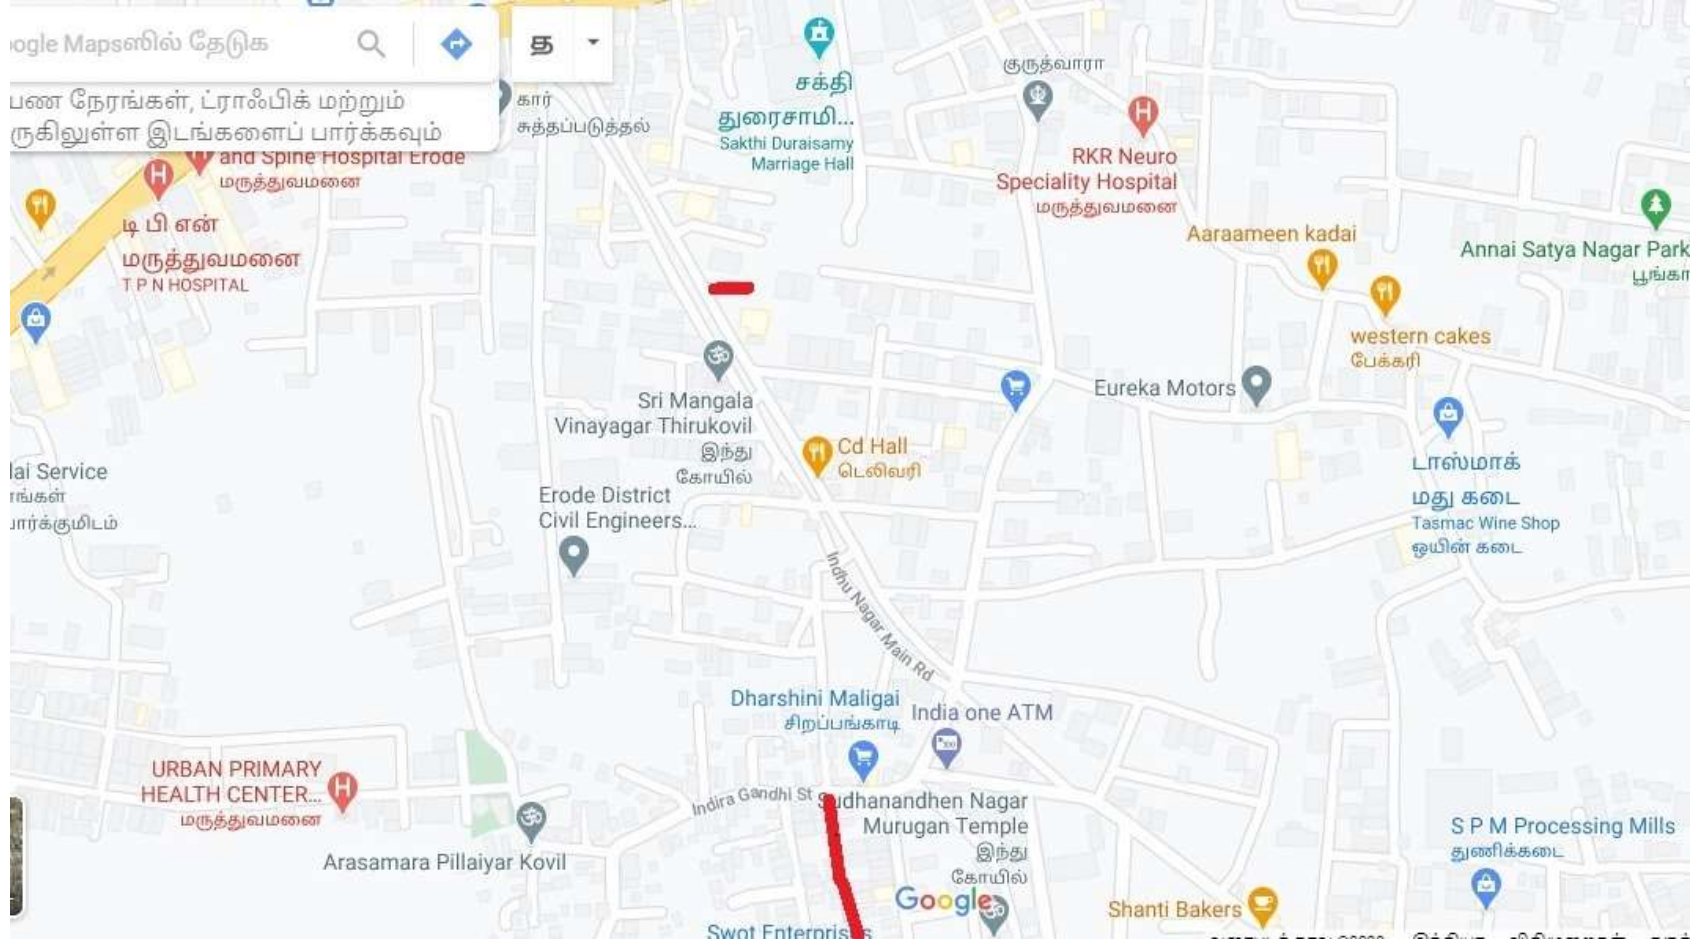

ERODE CITY MUNICIPAL CORPORATION
ZONE-III
TNSUDP SCHEME

**PACKAGE-8 INDRAGANDHI STREET-II , PALAYAPALAYAM OPP RATION
SHOP CROSS**