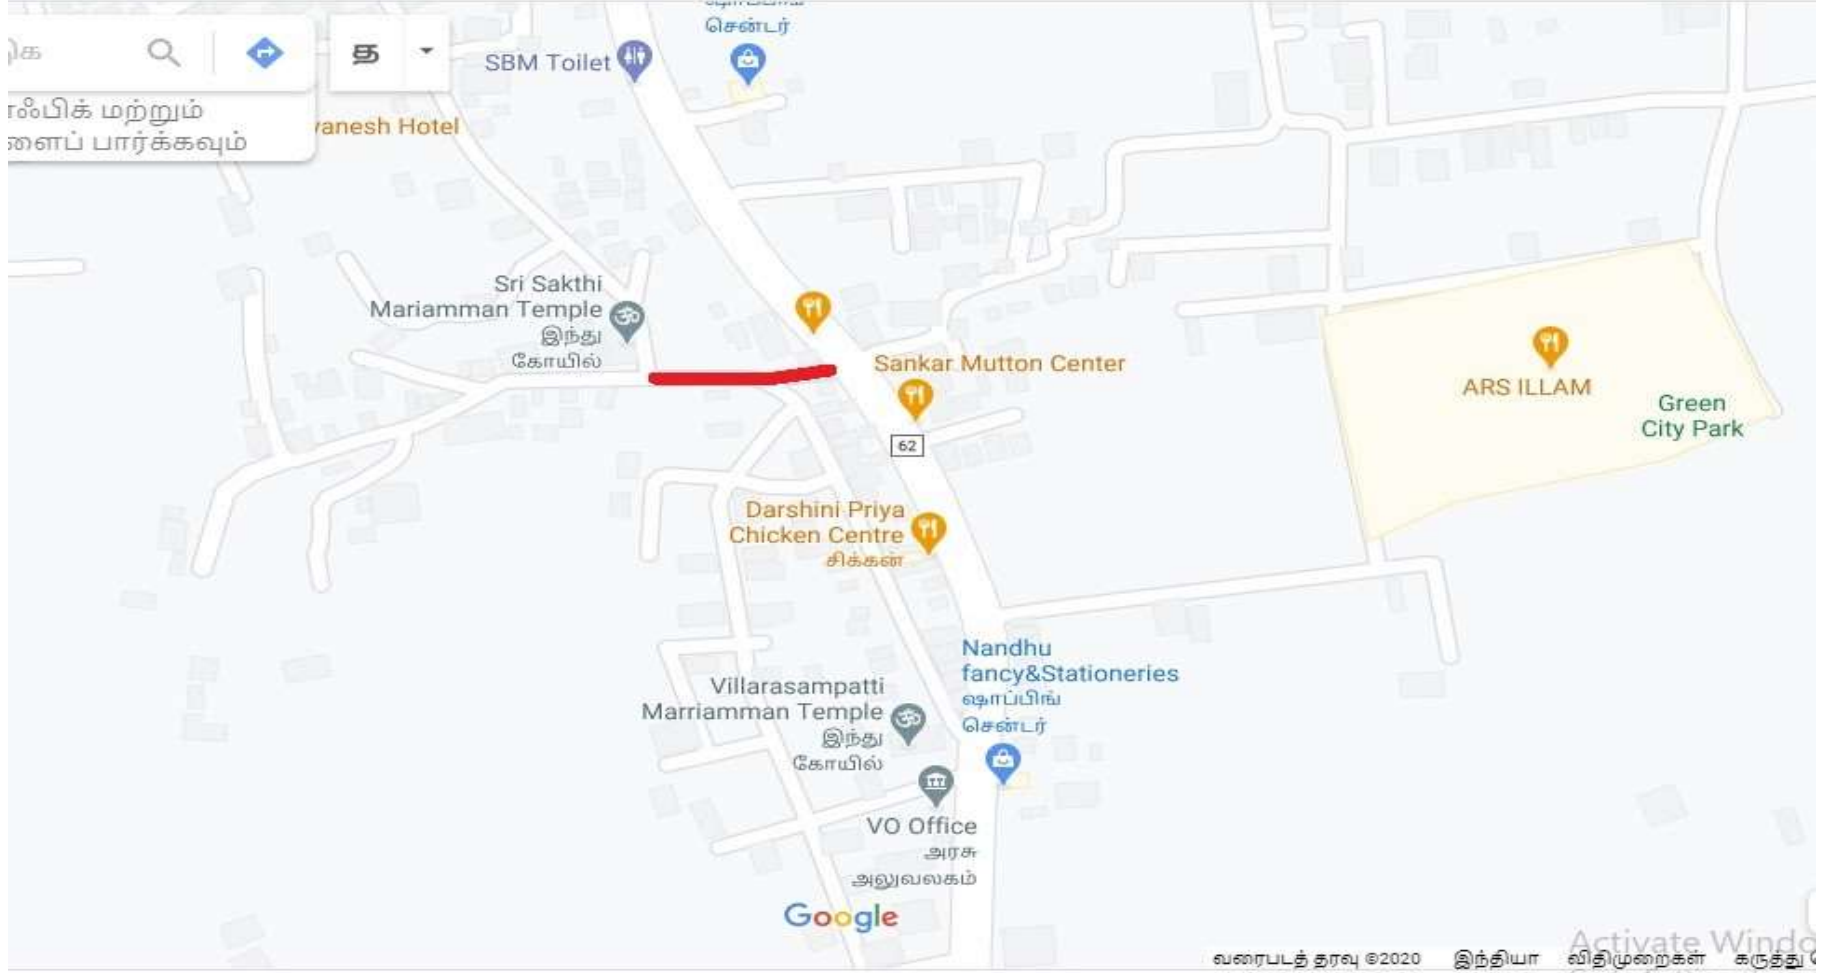

ERODE CITY MUNICIPAL CORPORATION ZONE-III TNSUDP SCHEME

aps/@11.3442547,77.6713066,17.5z

வரைபடத் தரவு ©2020 இந்தியா விதிமுறைகள் கருத்து
Activate Windows
Go to Settings to activate Windows

PACKAGE-7 ONDIKARANPALAYAM