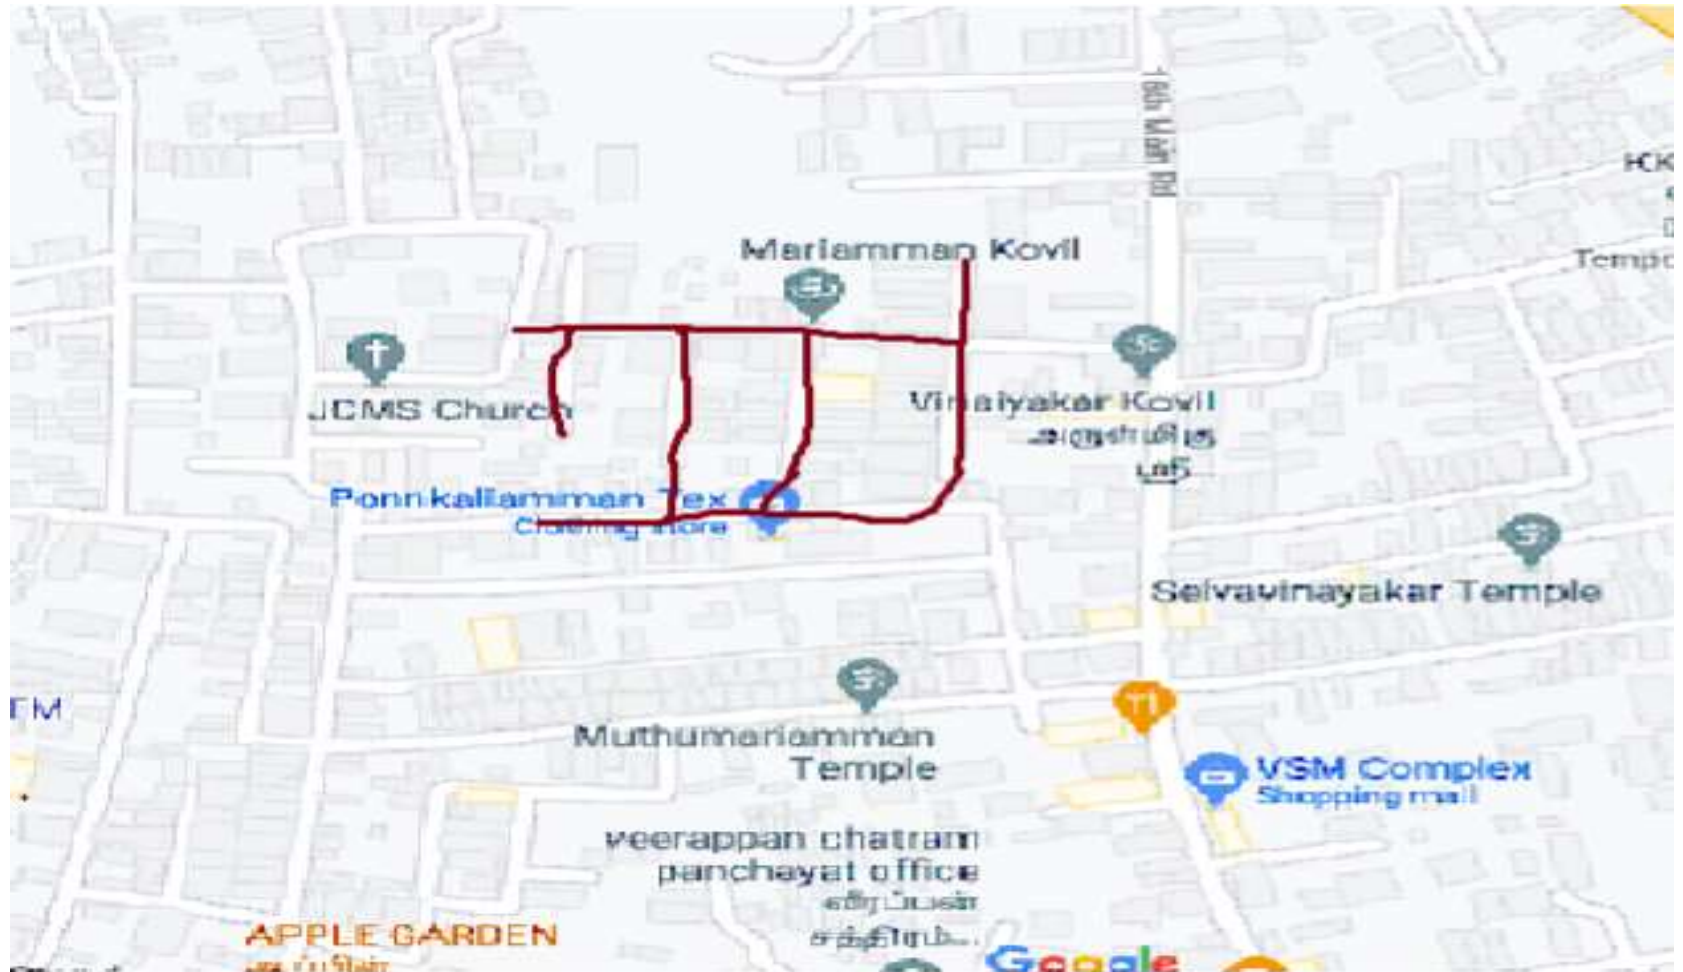

**ERODE CITY MUNICIPAL CORPORATION
ZONE-I
TNSUDP SCHEME**

Package – 2 – Su.Ka.Valasu in ward no:- 8