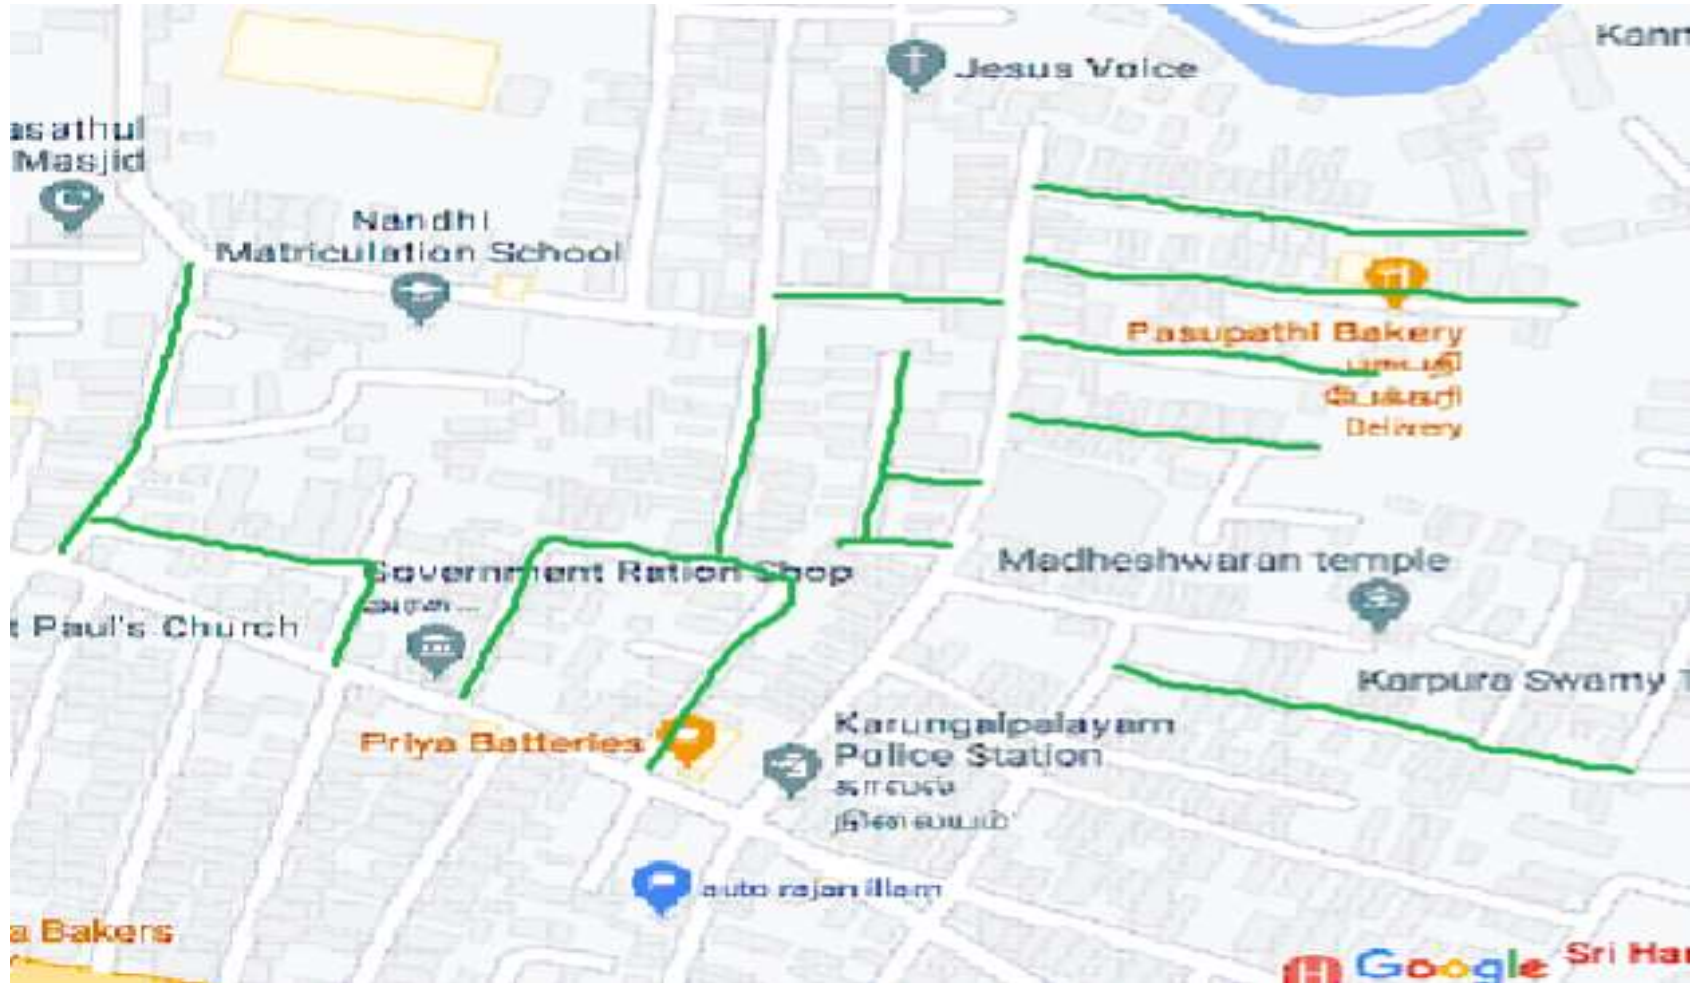

**ERODE CITY MUNICIPAL CORPORATION  
ZONE-I  
TNSUDP SCHEME**

**Package – 3 – Kamala nagar cross street 1 to 5 in ward no:- 12  
and Ramamoorthy nagar in ward no:- 14**