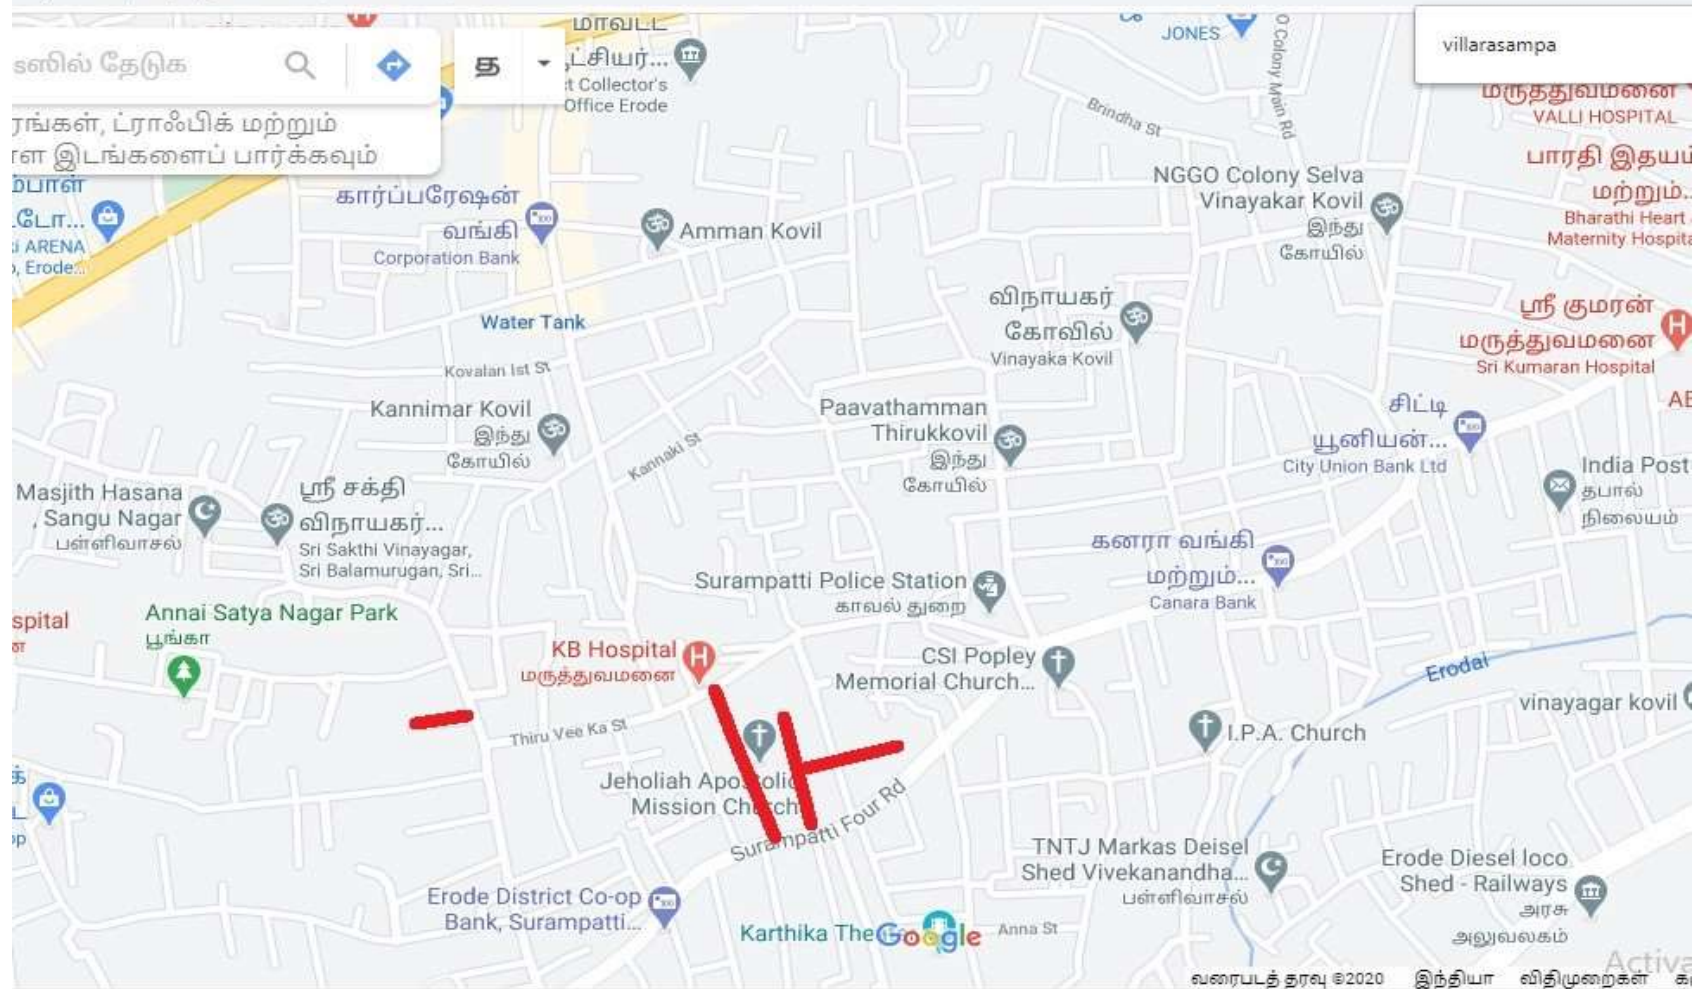

ERODE CITY MUNICIPAL CORPORATION ZONE-III TNSUDP SCHEME

oogle.co.in/maps/@11.32948,77.7104982,16.25z

**PACKAGE-8 SATHYAMOORTHY STREET, THIRUVALLUVAR STREET,
PANDIYAN STREET**