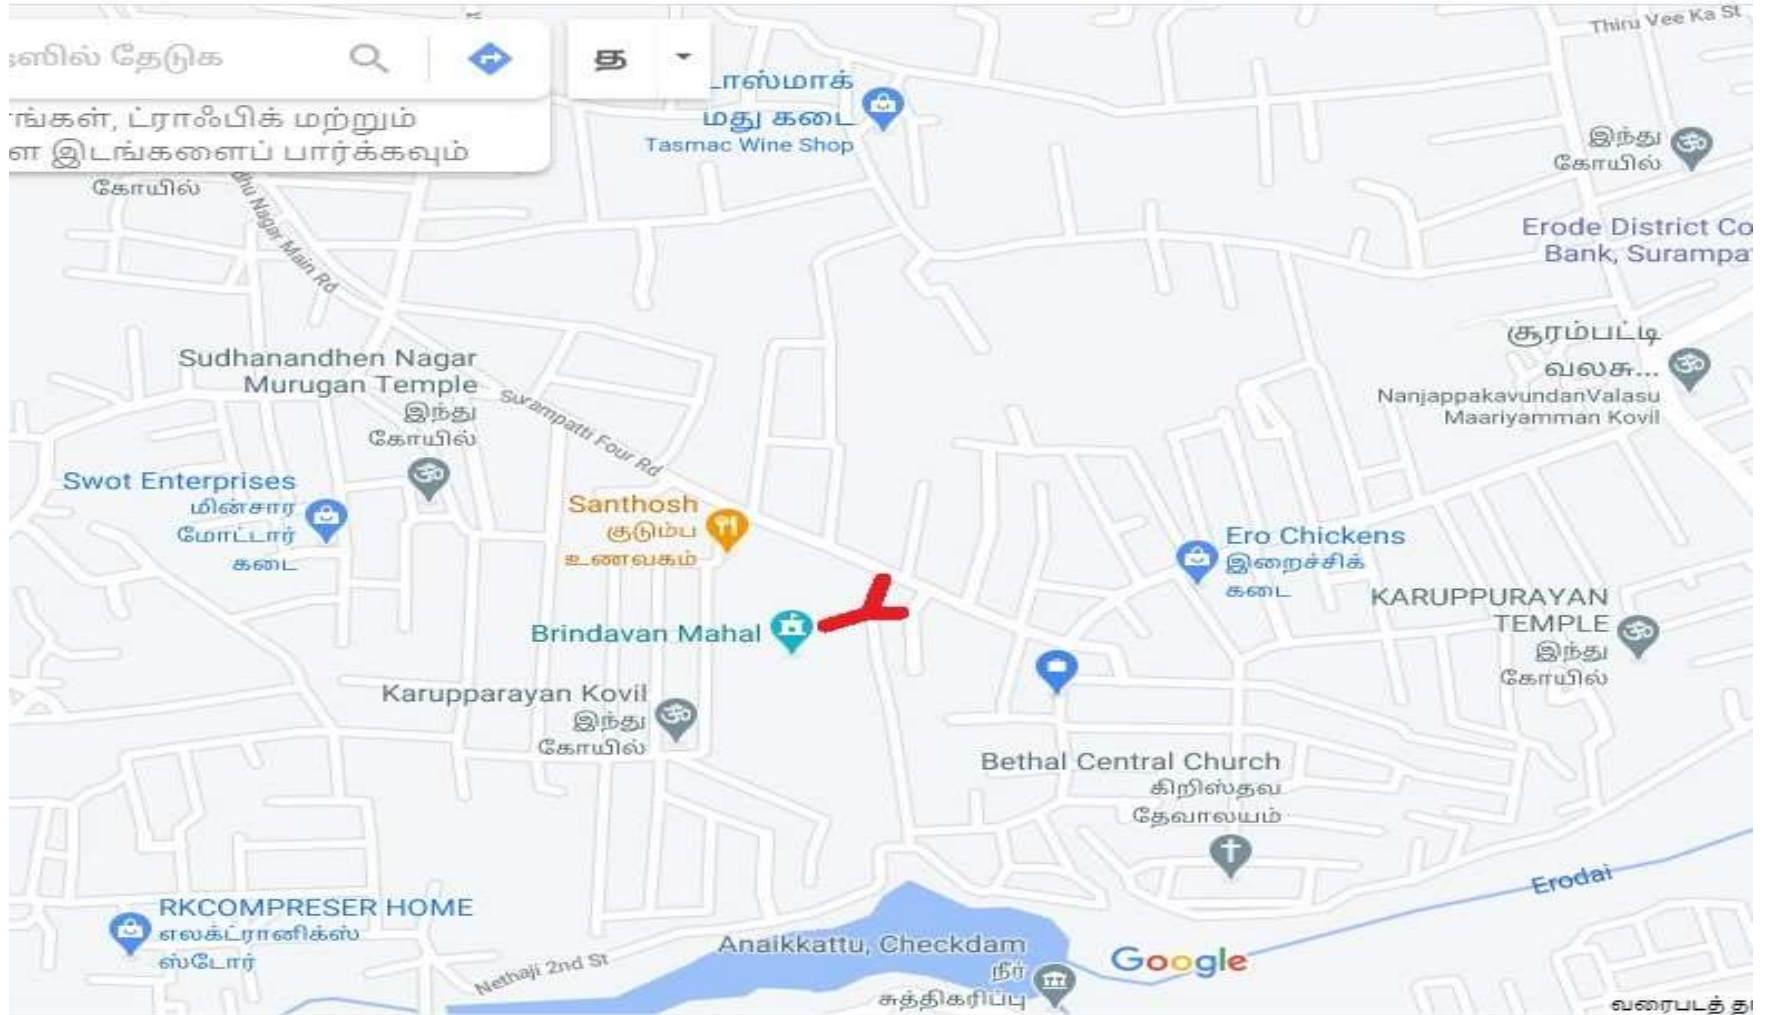

ERODE CITY MUNICIPAL CORPORATION
ZONE-III
TNSUDP SCHEME

PACKAGE-8 ANNAIKATTU CROSS STREET