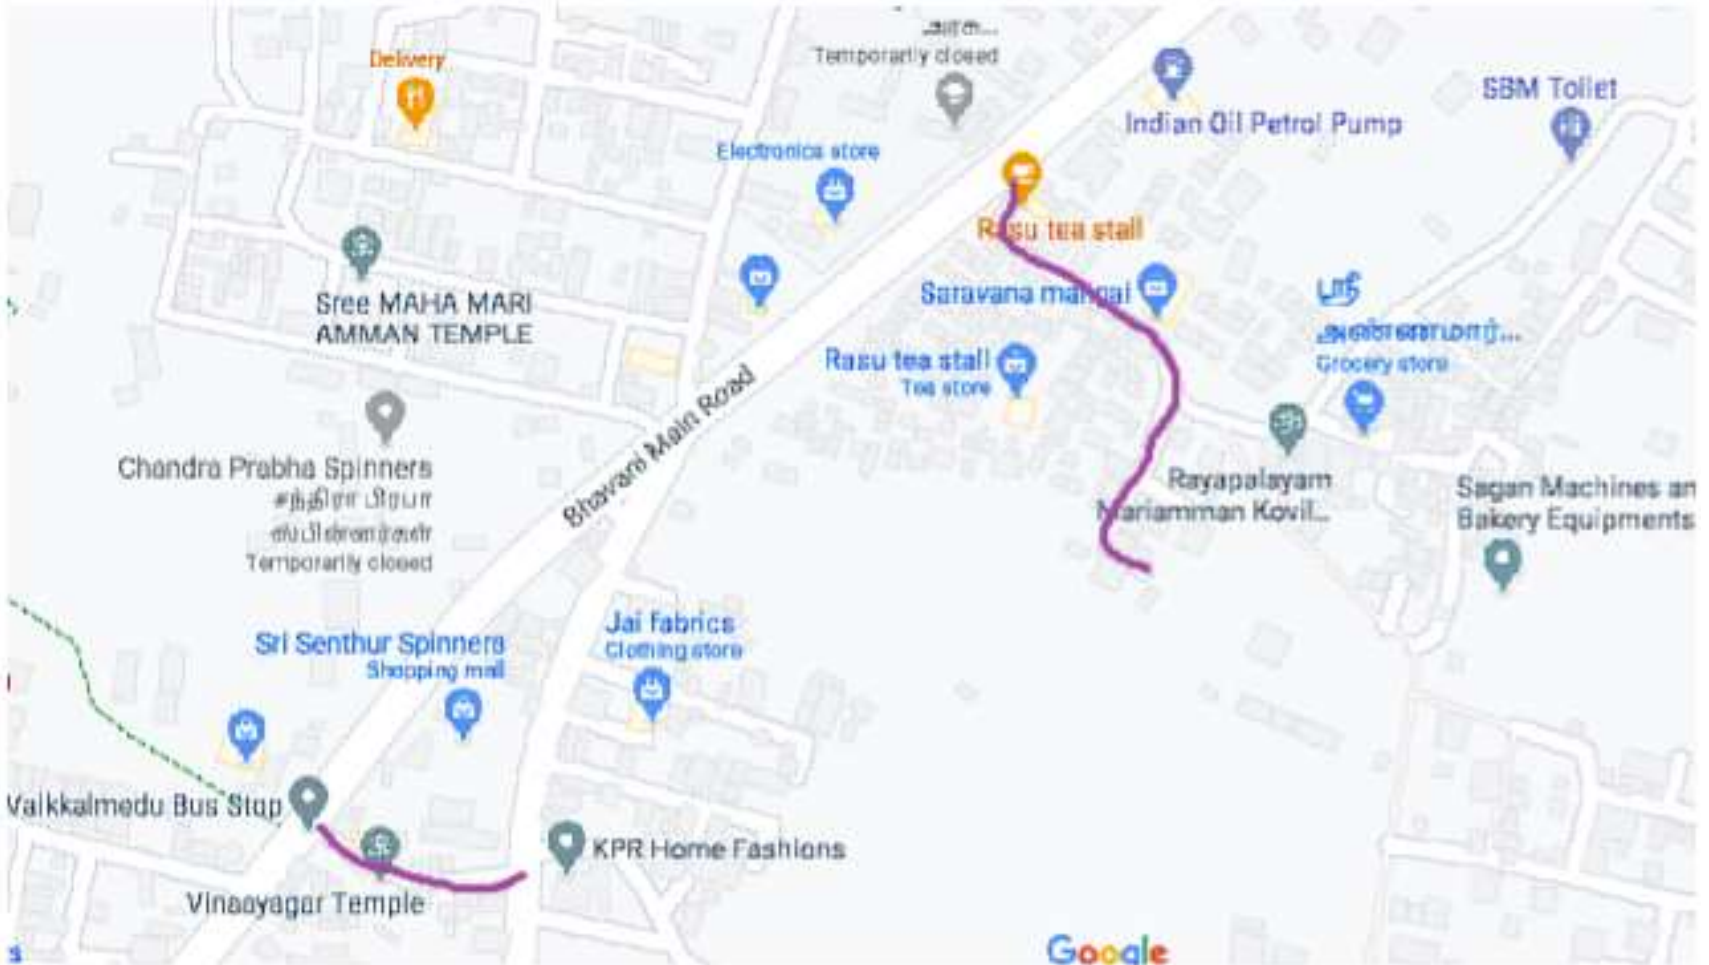

**ERODE CITY MUNICIPAL CORPORATION
ZONE-I
TNSUDP SCHEME**

Package - 1 – Rayapalayam pudur and Vaikkal road in ward no:- 1