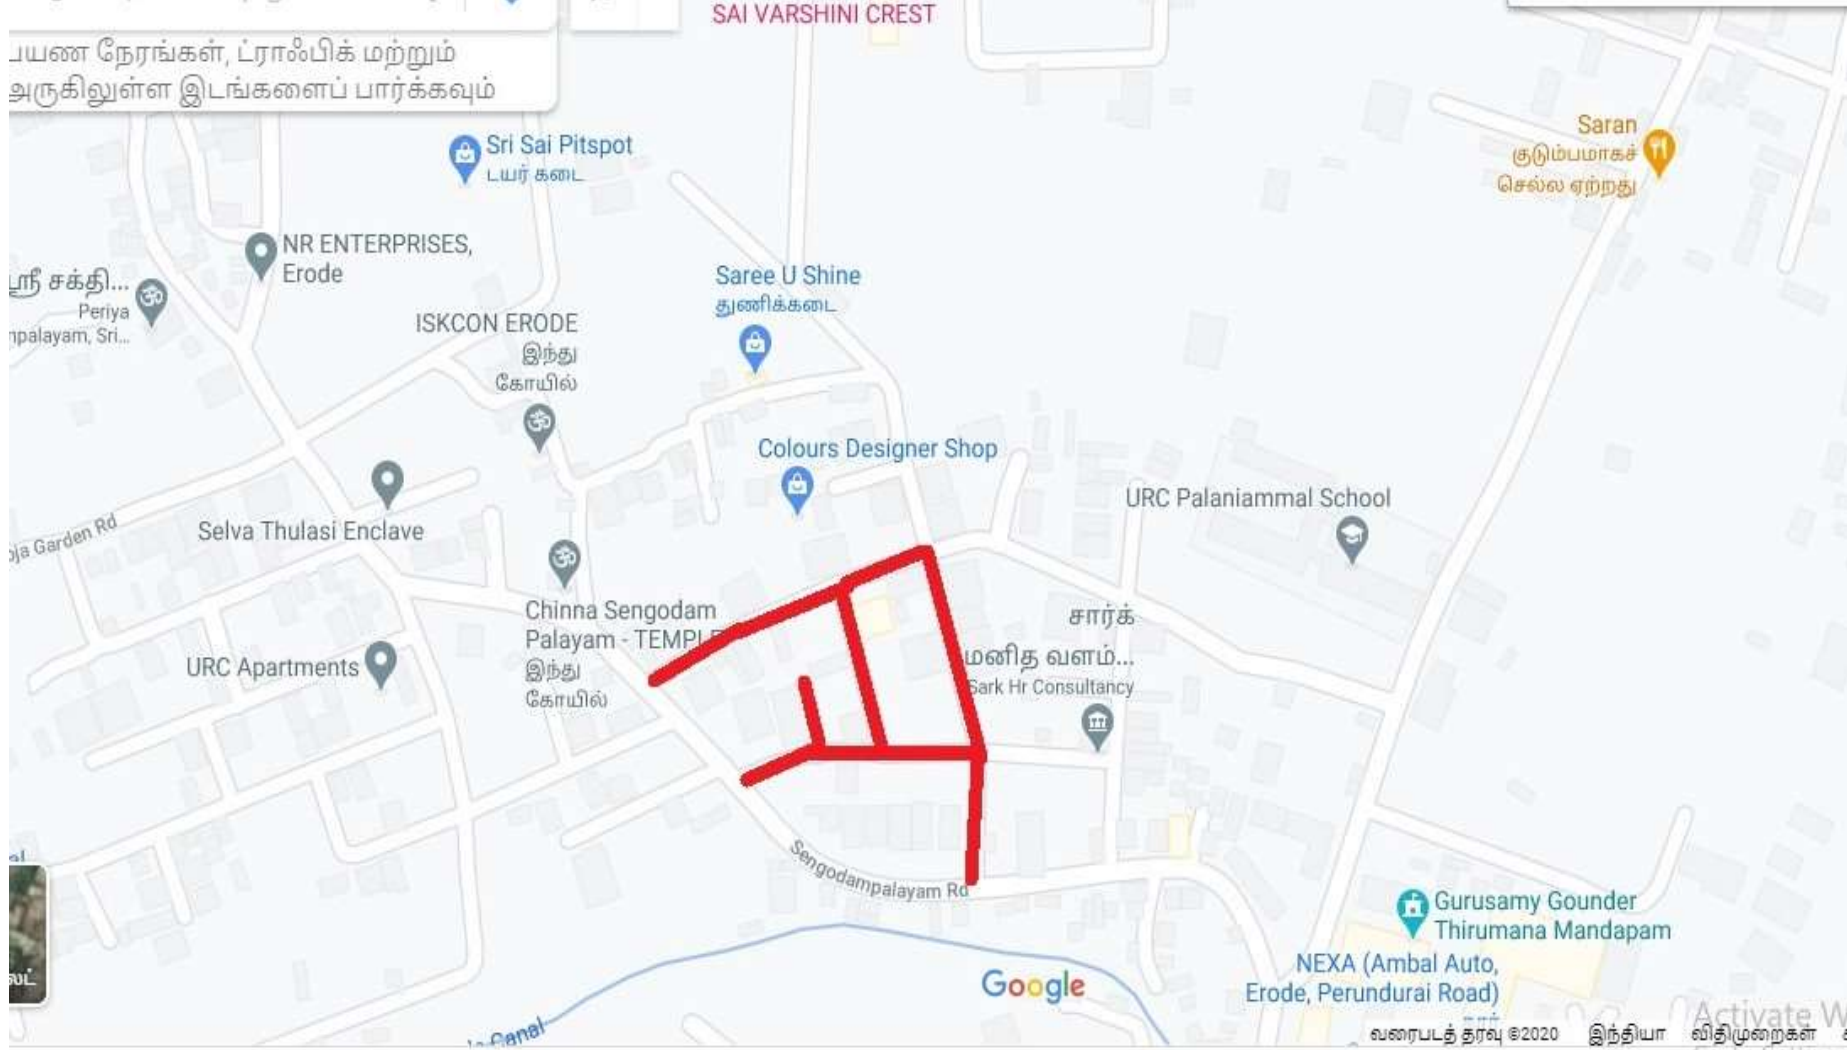

ERODE CITY MUNICIPAL CORPORATION
ZONE-III
TNSUDP SCHEME

PACKAGE-7 GOLDEN CITY