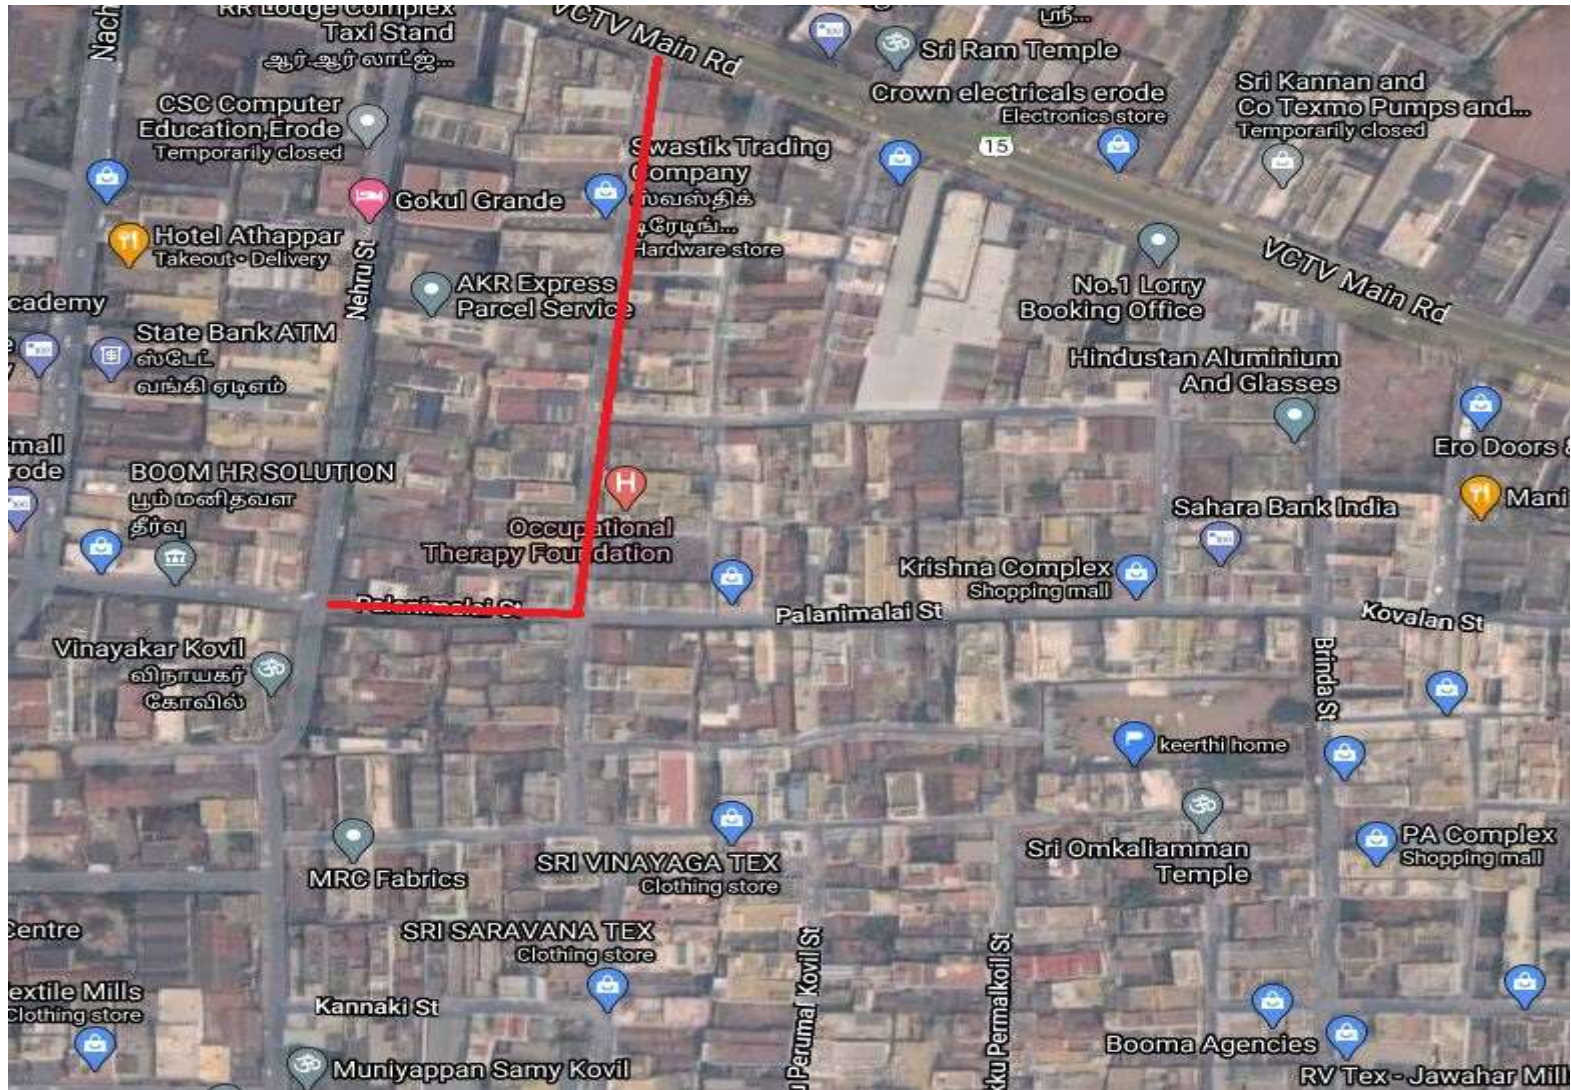

Erode City Municipal Corporation TNSUDP Package -6

Nehru street , Muthusamy street