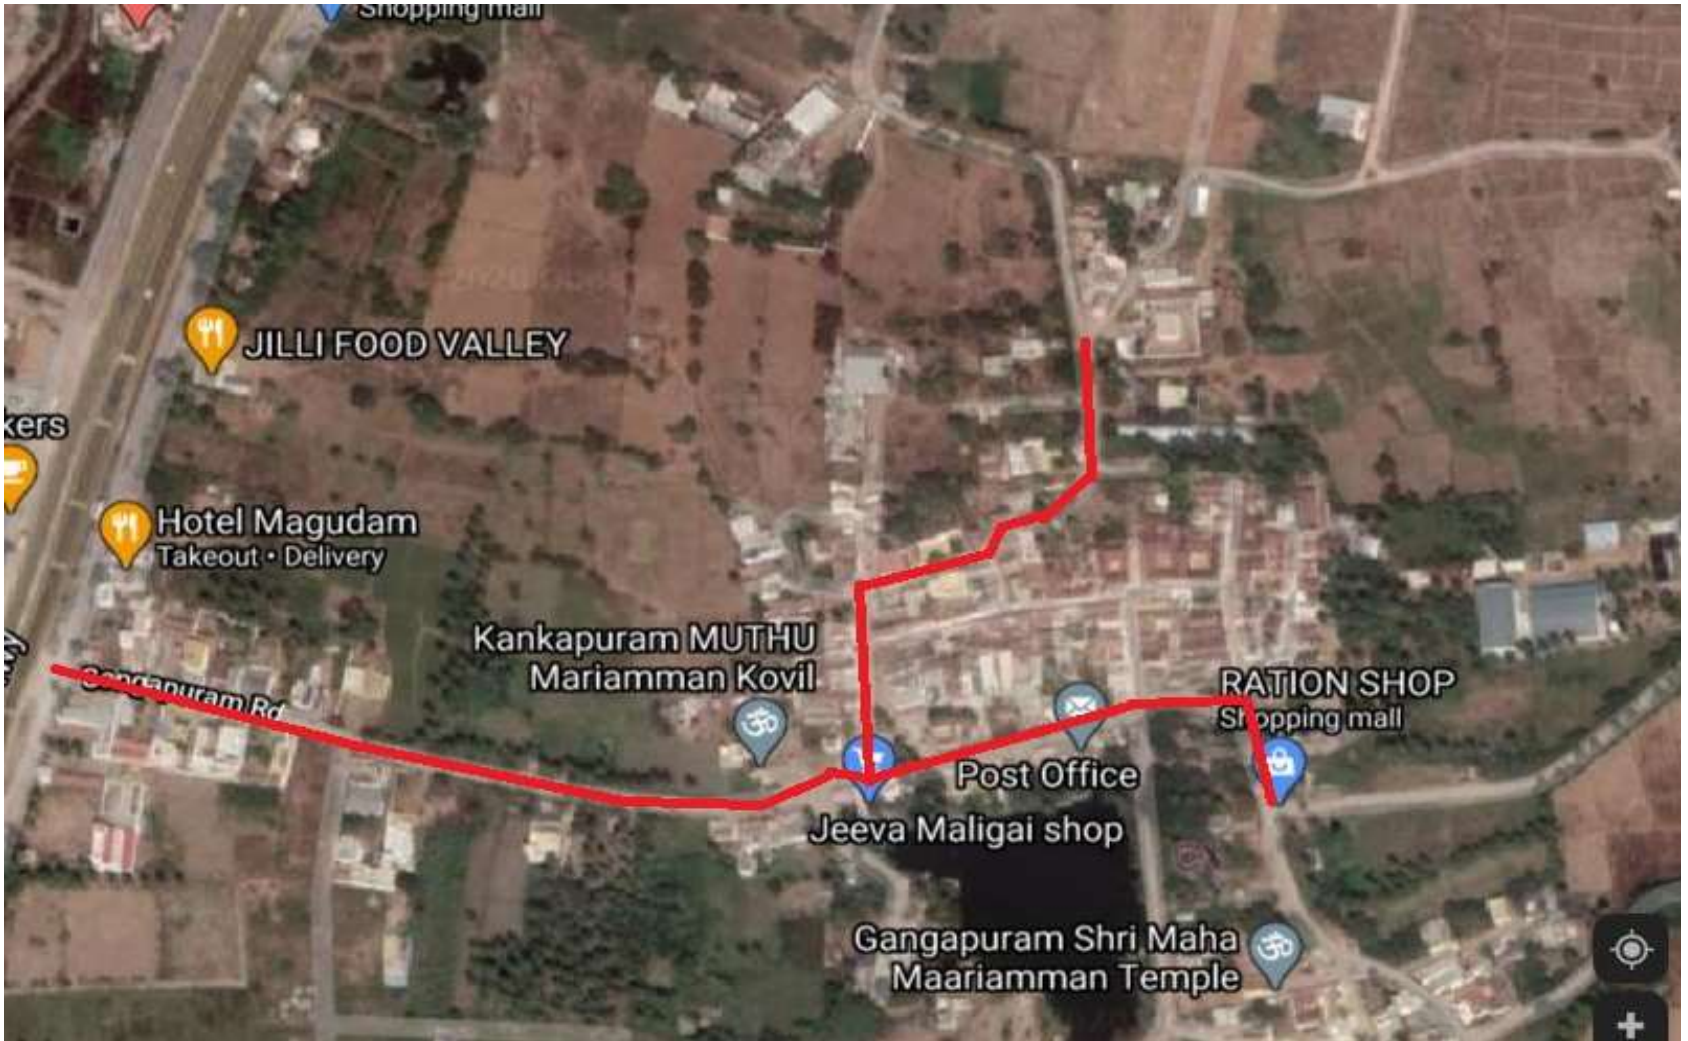

Erode City Municipal Corporation

TNSUDP
Package -4

Gangapuram