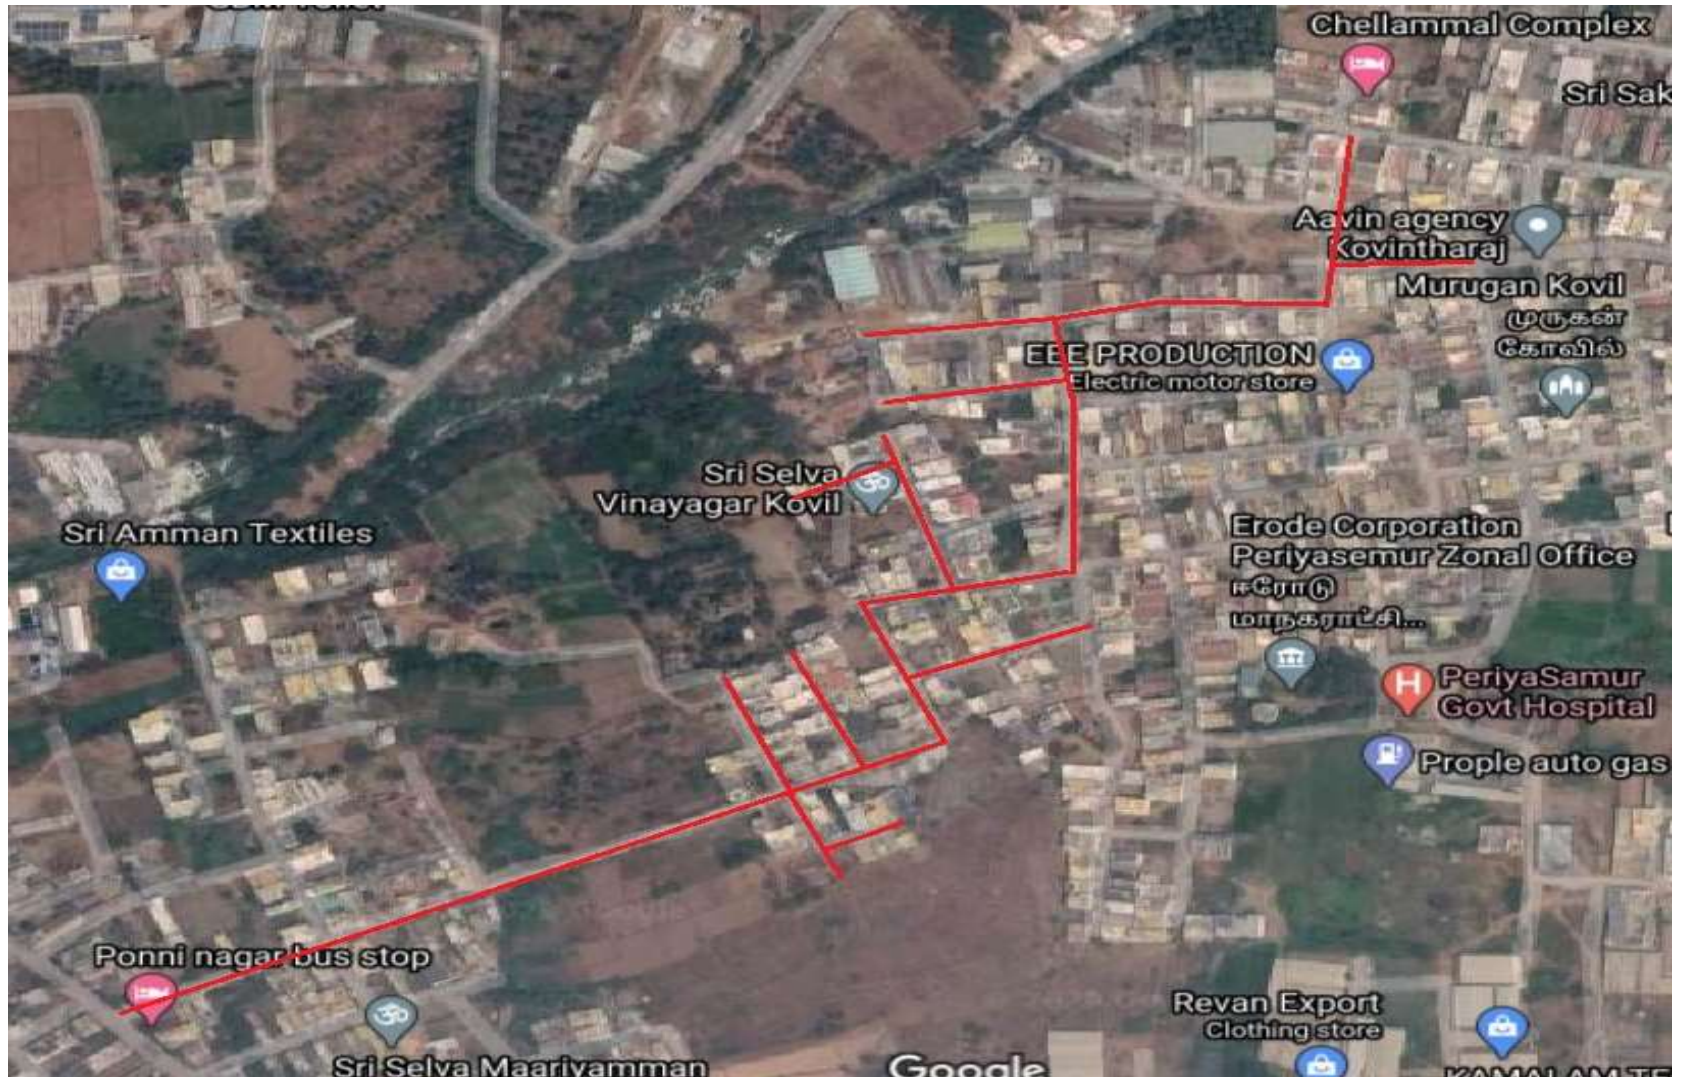

**ERODE CITY MUNICIPAL CORPORATION  
ZONE-I  
TNSUDP SCHEME**

**Package – 3 – Kamala nagar cross street 1 to 5 in ward no:- 12  
and Ramamoorthy nagar in ward no:- 14**

# Erode City Municipal Corporation

TNSUDP  
Package -4

Gangapuram

# Erode City Municipal Corporation TNSUDP Package -4

PP Garden main and cross streets