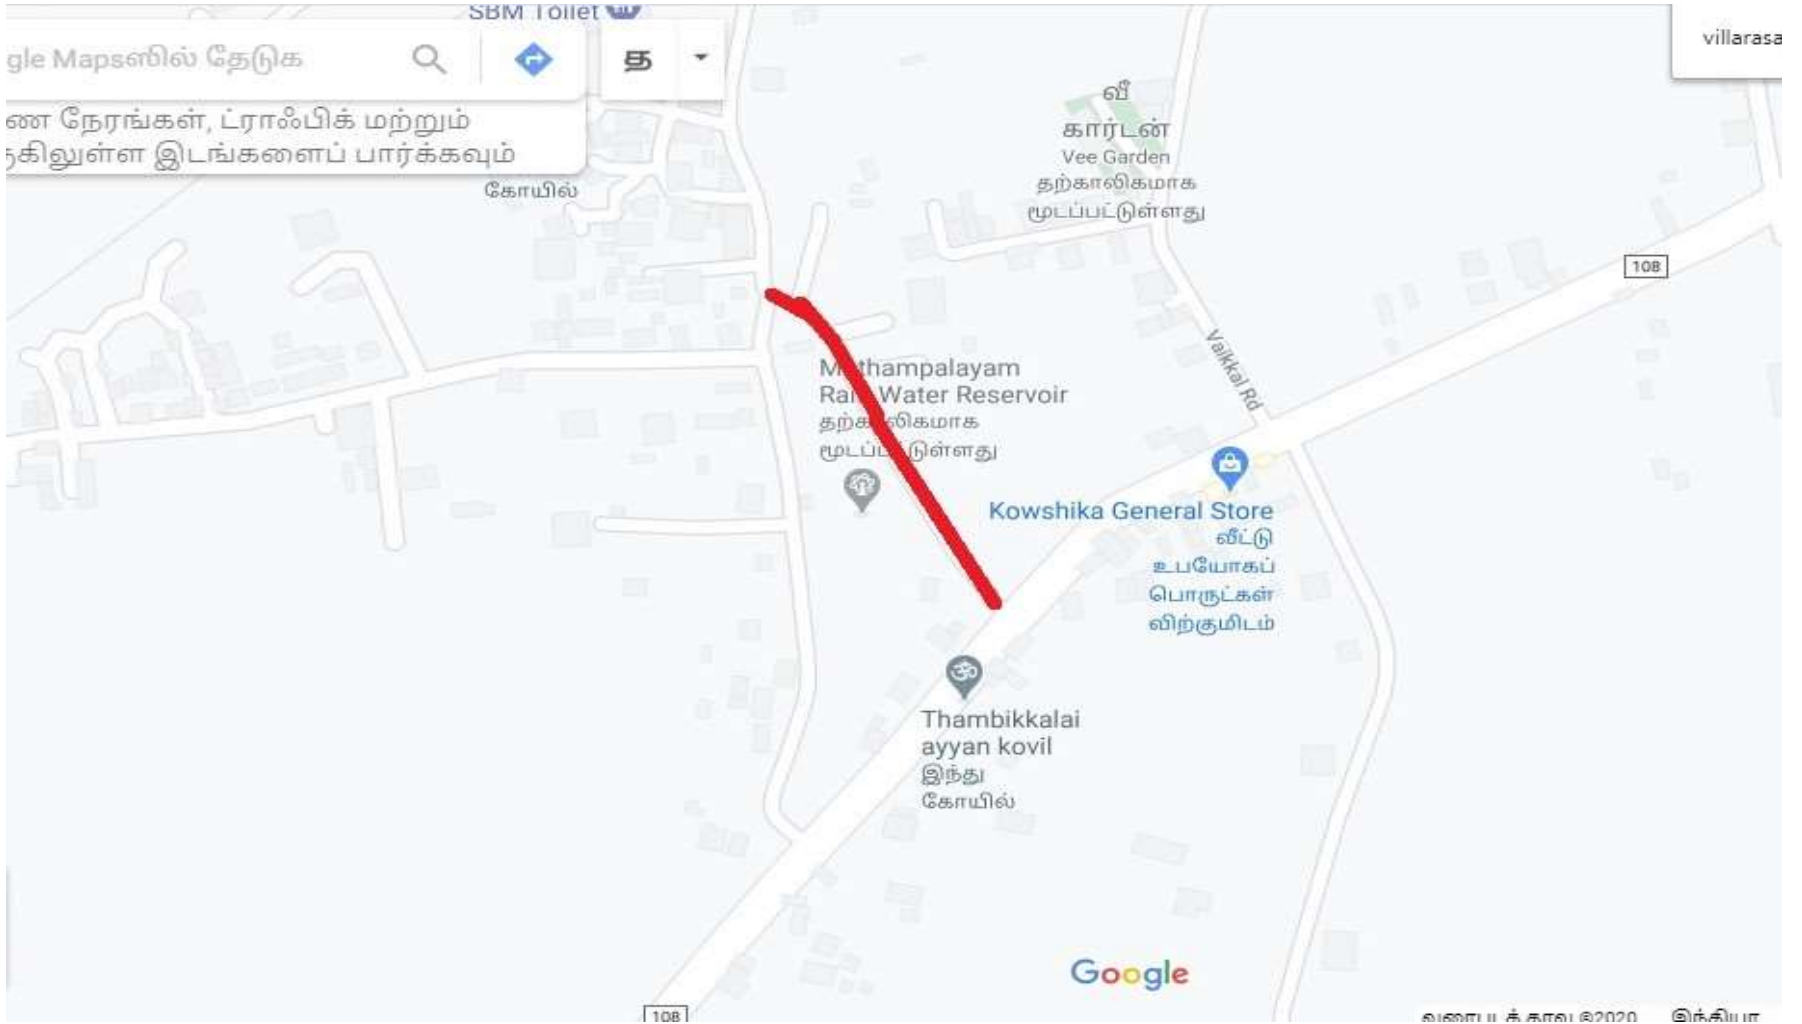

ERODE CITY MUNICIPAL CORPORATION
ZONE-III
TNSUDP SCHEME

PACKAGE-8 MUTHAMPALAYAM ROAD