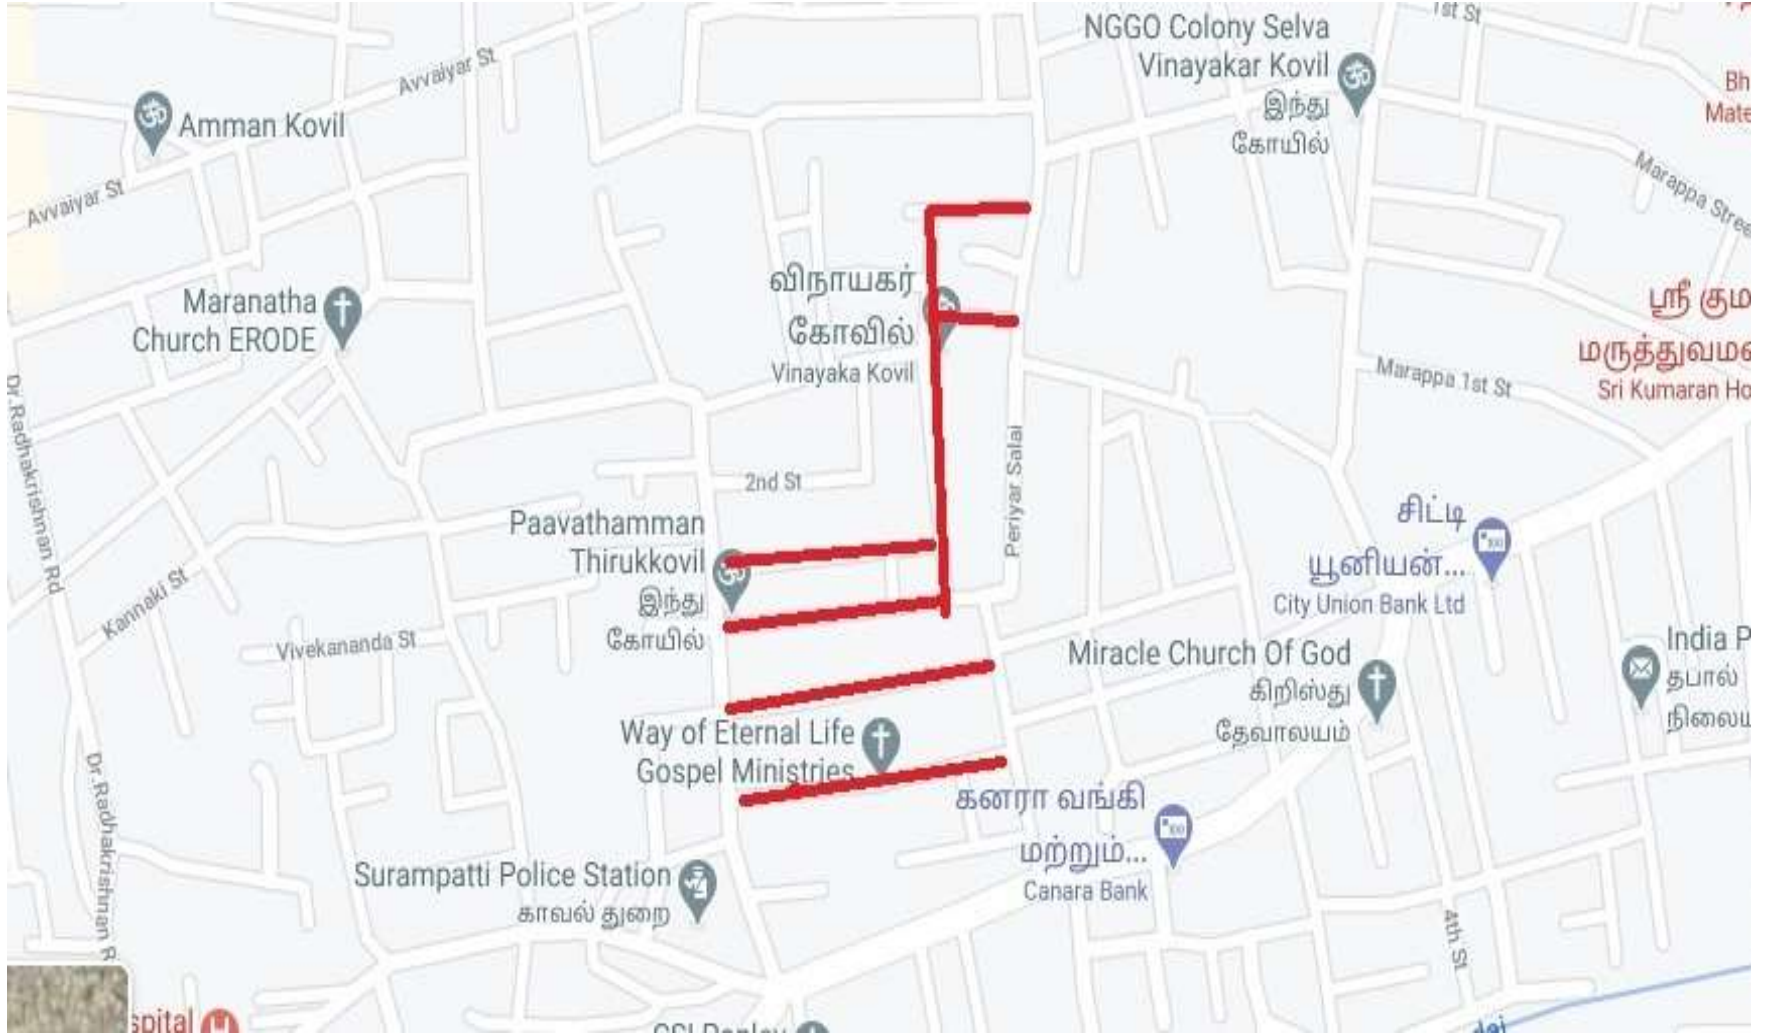

ERODE CITY MUNICIPAL CORPORATION
ZONE-III
TNSUDP SCHEME

PACKAGE-9 KAMARAJ STREET, KASTHURI BHAI STREET, VALLIAMMAI STREET