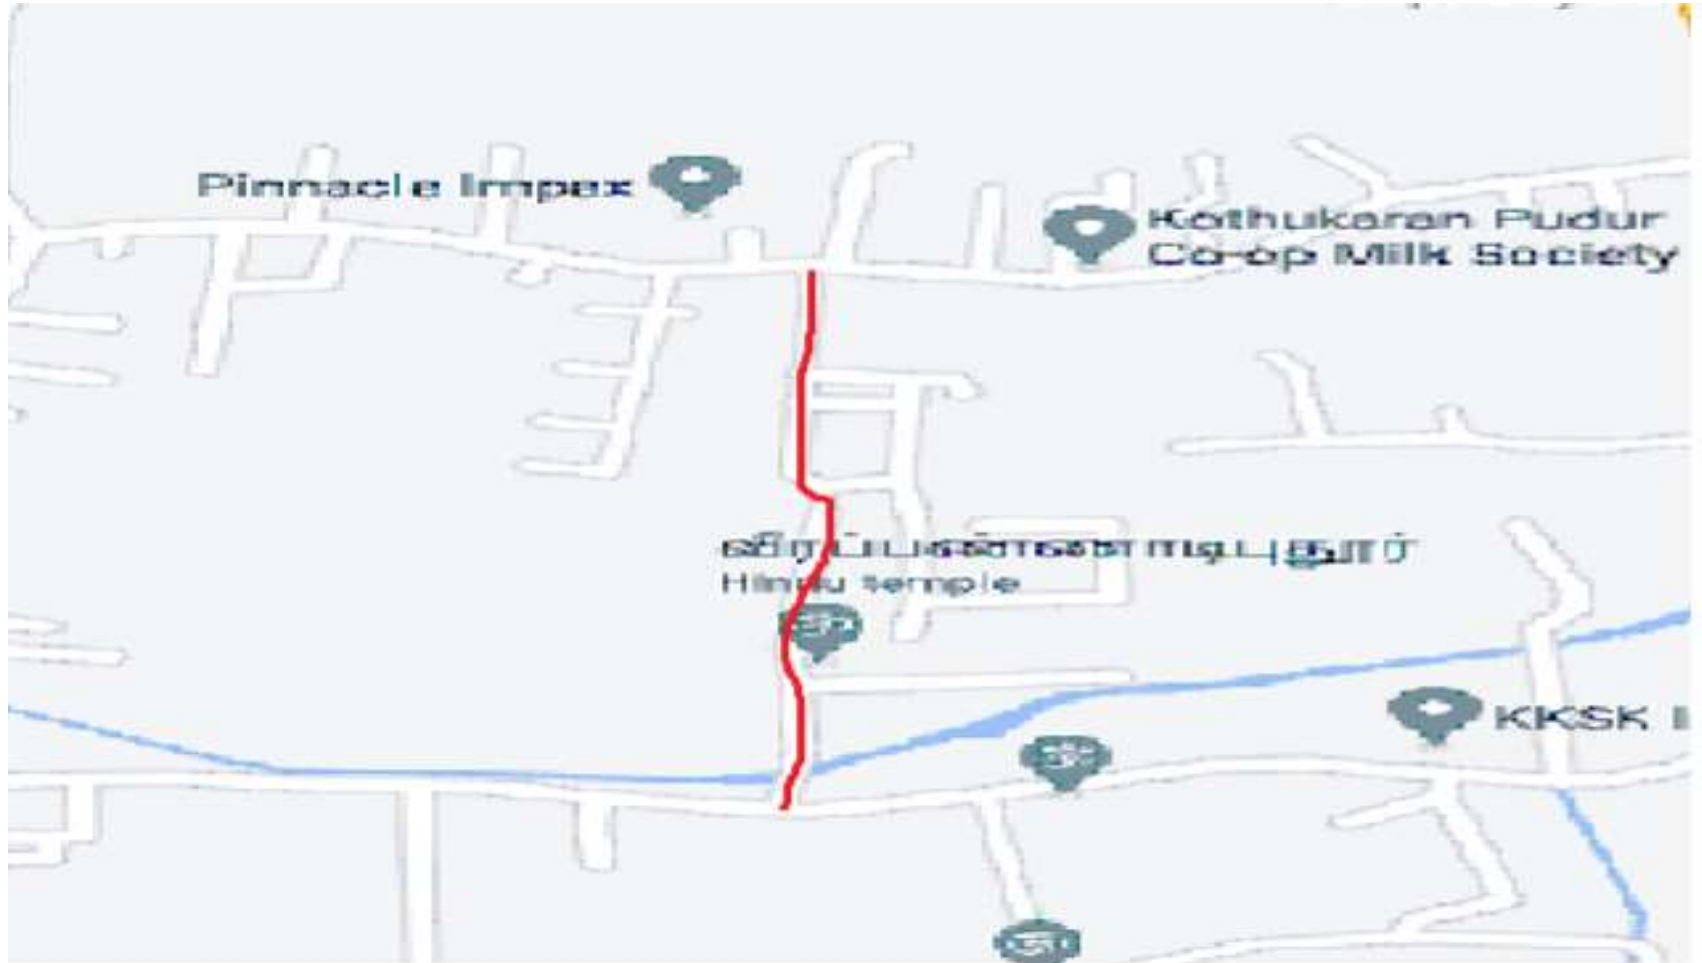

**ERODE CITY MUNICIPAL CORPORATION  
ZONE-I  
TNSUDP SCHEME**

**Package – 1 – Kumilamparapu in ward no:- 4**

**ERODE CITY MUNICIPAL CORPORATION  
ZONE-I  
TNSUDP SCHEME**

**Package – 1 – Palakattur to Verapanadiur link road in ward no:- 3**