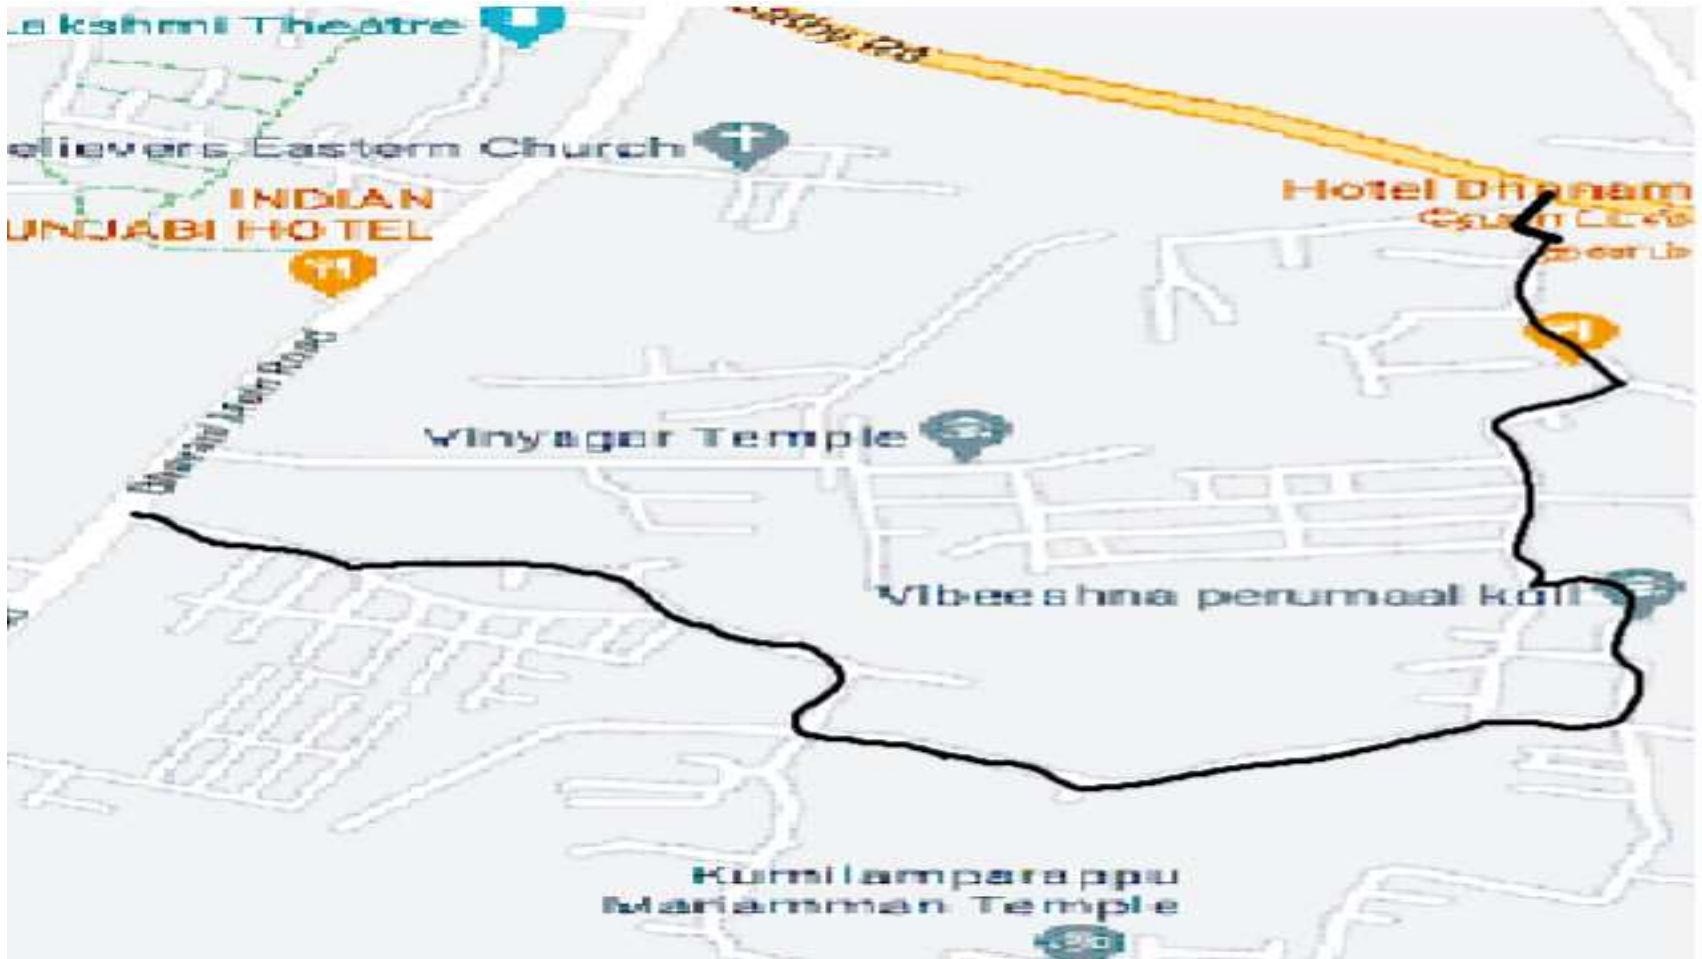

**ERODE CITY MUNICIPAL CORPORATION  
ZONE-I  
TNSUDP SCHEME**

**Package – 1 – Kumilamparapu in ward no:- 4**

**ERODE CITY MUNICIPAL CORPORATION  
ZONE-I  
TNSUDP SCHEME**

**Package – 1 – Palakattur to Verapanadiur link road in ward no:- 3**