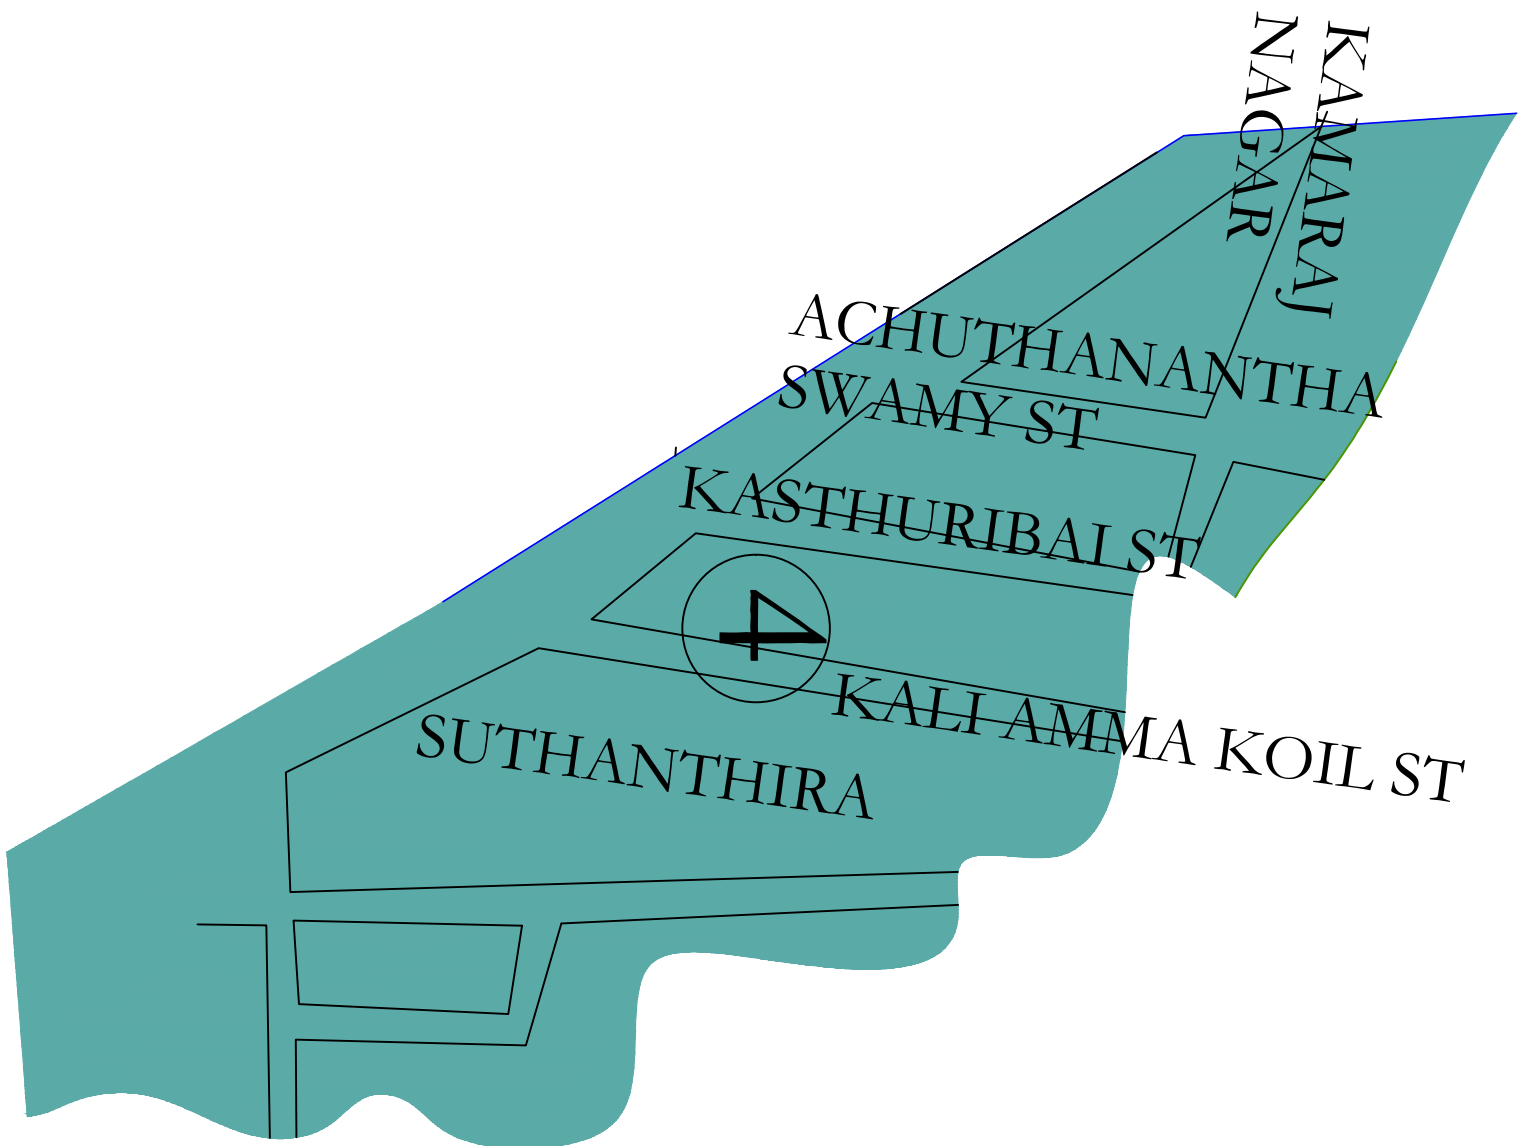

VELLORE DISTRICT

GUDIYATHAM MUNICIPALITY

WARD NO:4

TOWN BONDARY

WARD NO:3

TOWN BONDARY

WARD NO:13,14