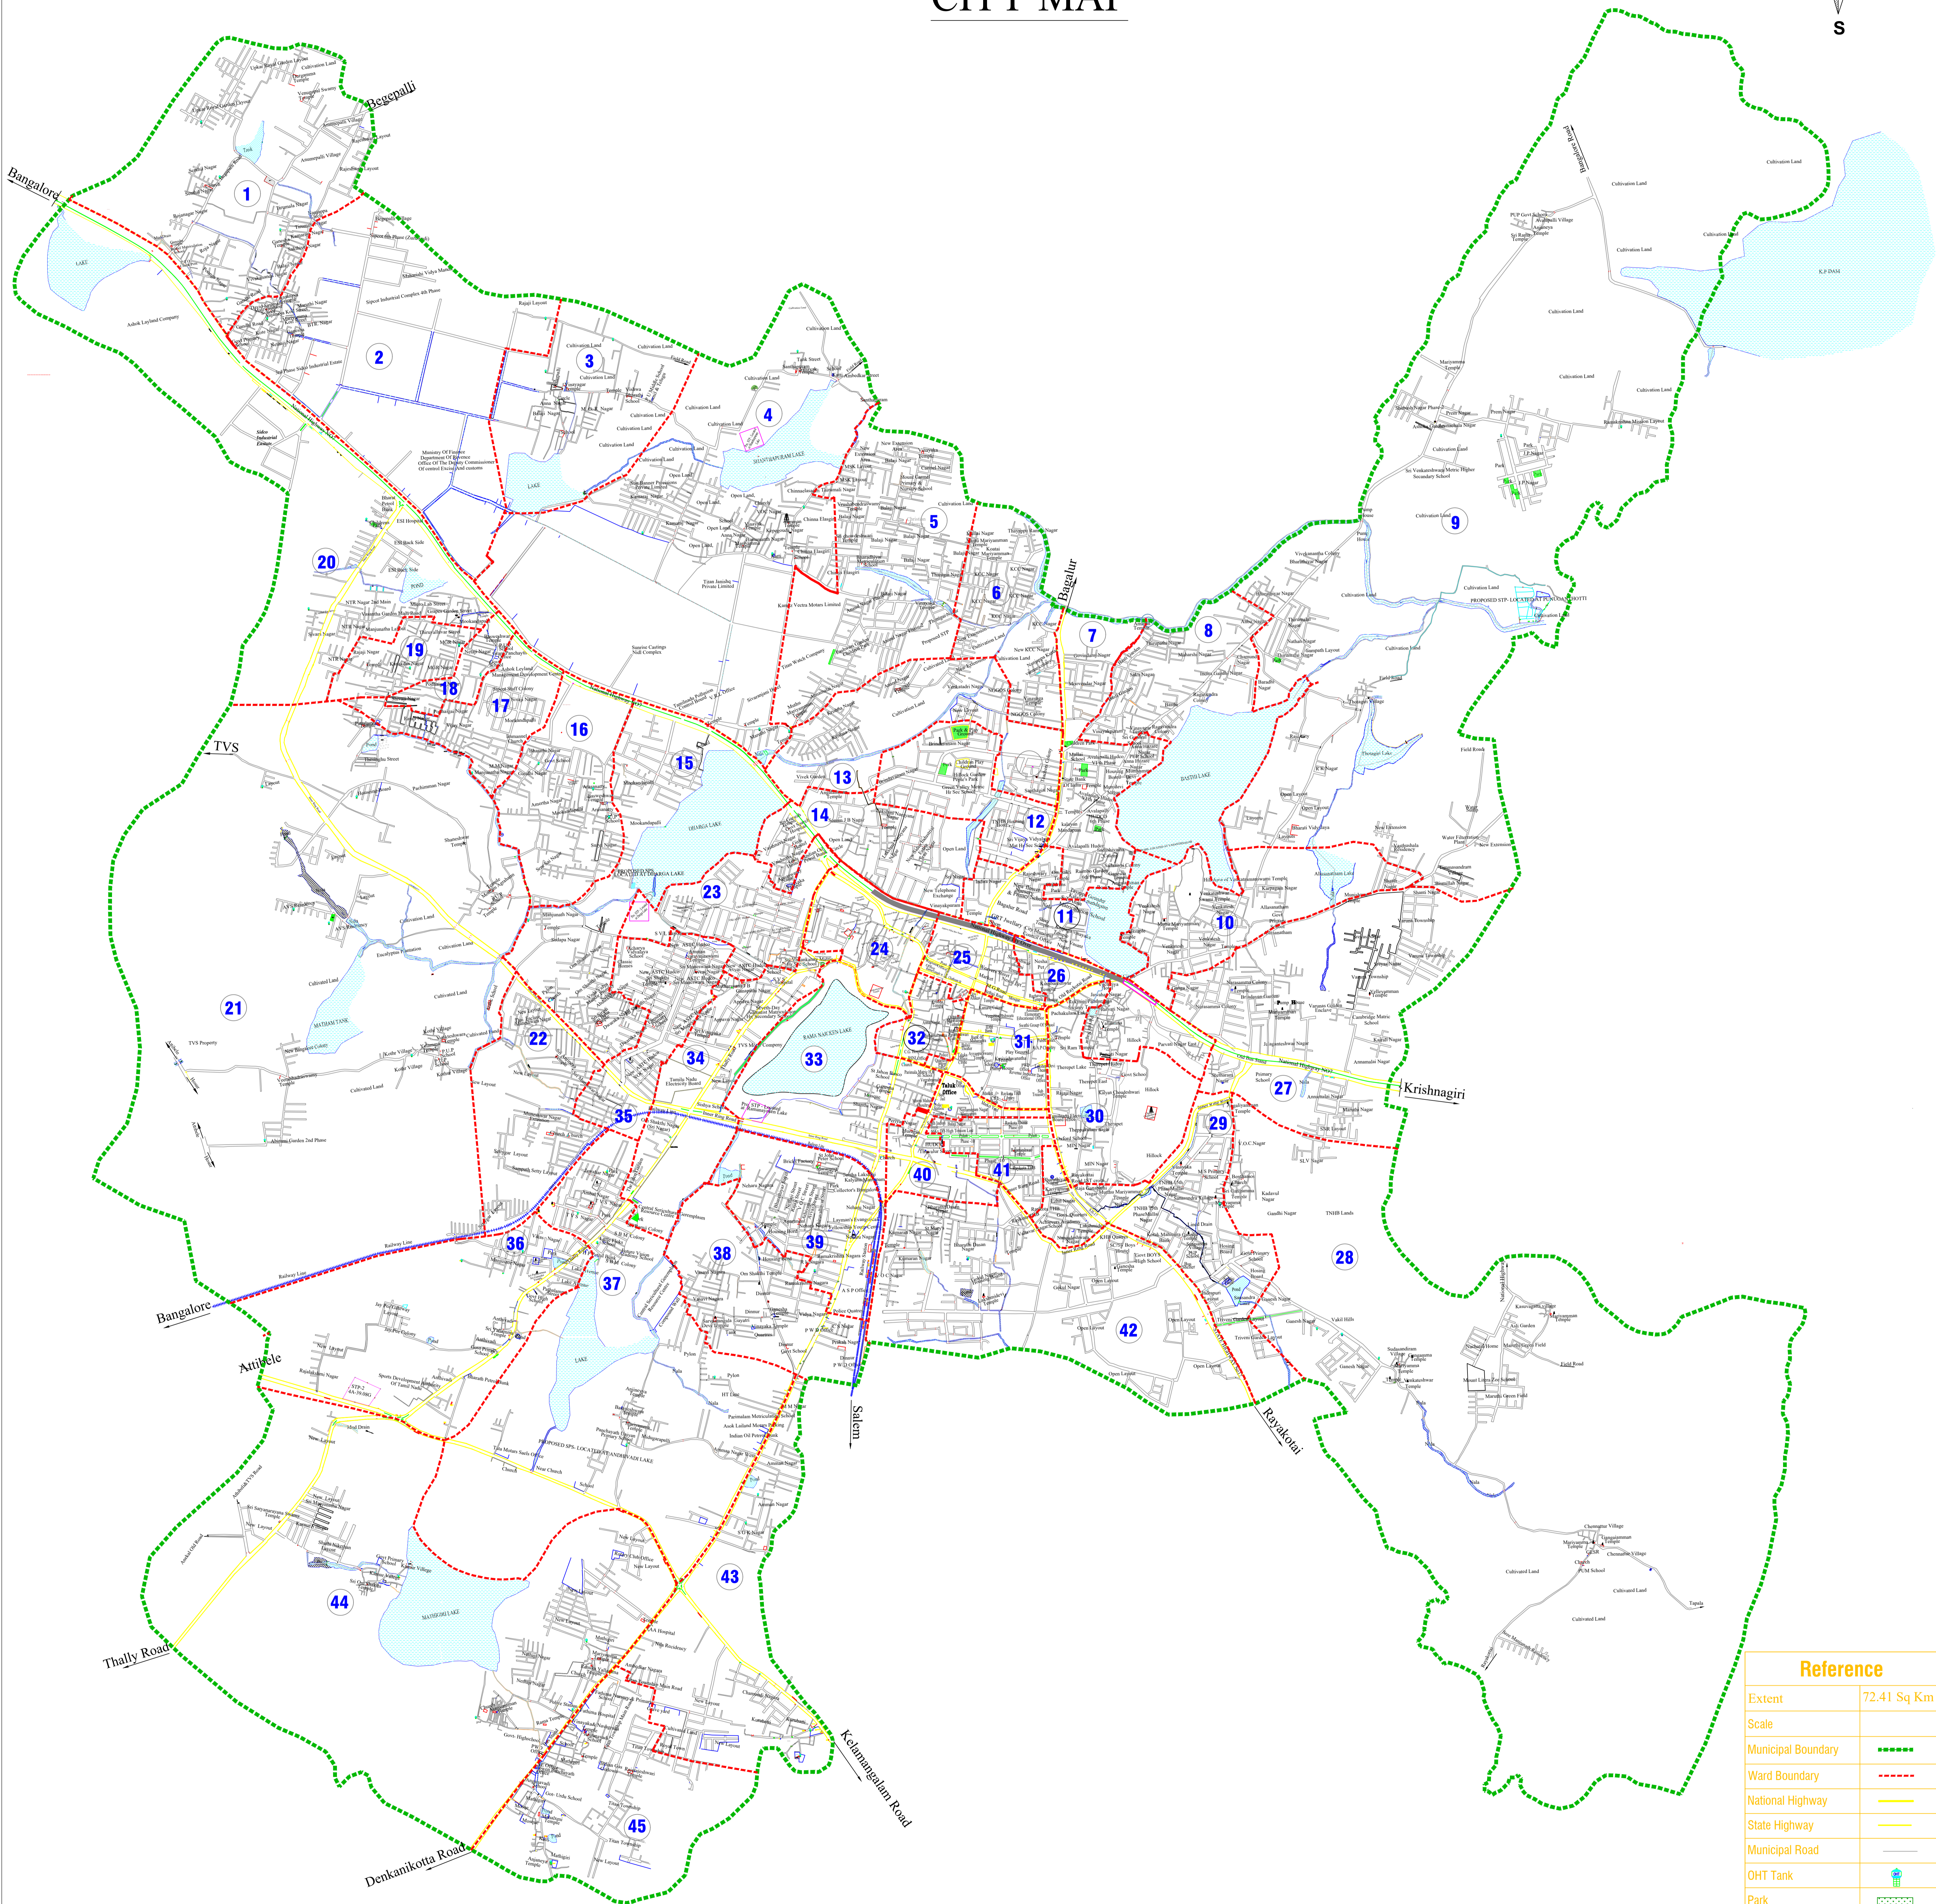

HOSUR CITY MUNICIPAL CORPORATION

CITY MAP

Reference	
Extent	72.41 Sq Km
Scale	
Municipal Boundary	
Ward Boundary	
National Highway	
State Highway	
Municipal Road	
OHT Tank	
Park	
Temple	
Railway Line	
Lake	