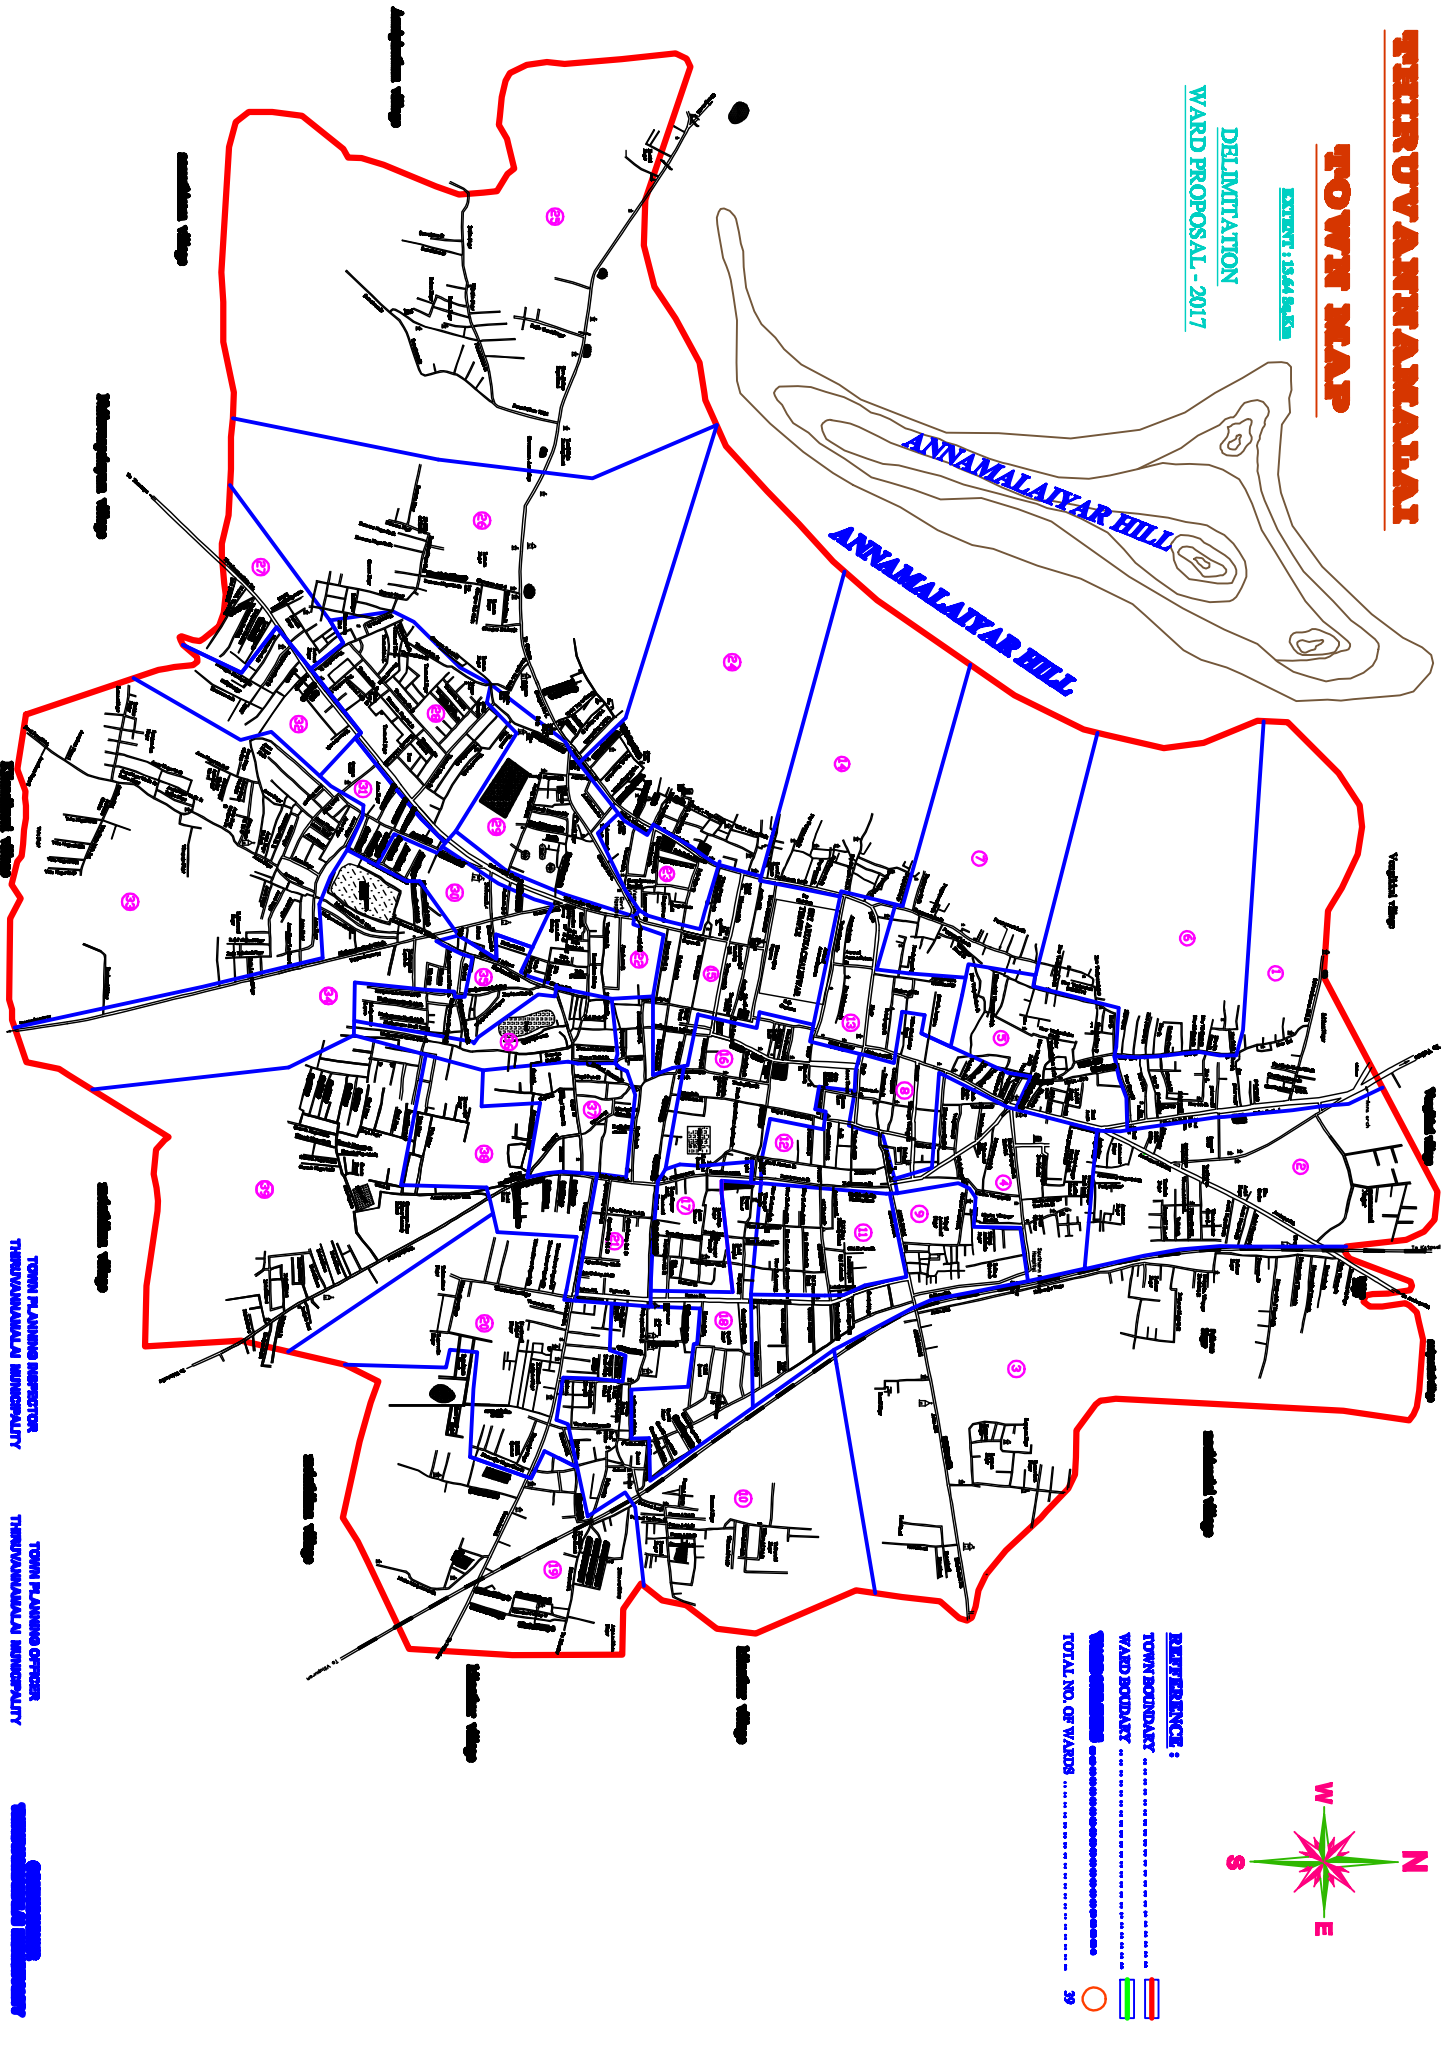

# THIRUVANANTHAPURAM

## TOWN MAP

EXTENT: 15.64 Sq.Km.

DELIMITATION  
WARD PROPOSAL - 2017

REFERENCE :

- TOWN BOUNDARY ..... [Red line]
- WARD BOUNDARY ..... [Blue line]
- TOTAL NO. OF WARDS ..... 39 [Pink circle]

TOWN PLANNING SUPERVISOR  
THIRUVANANTHAPURAM MUNICIPALITY

TOWN PLANNING OFFICER  
THIRUVANANTHAPURAM MUNICIPALITY