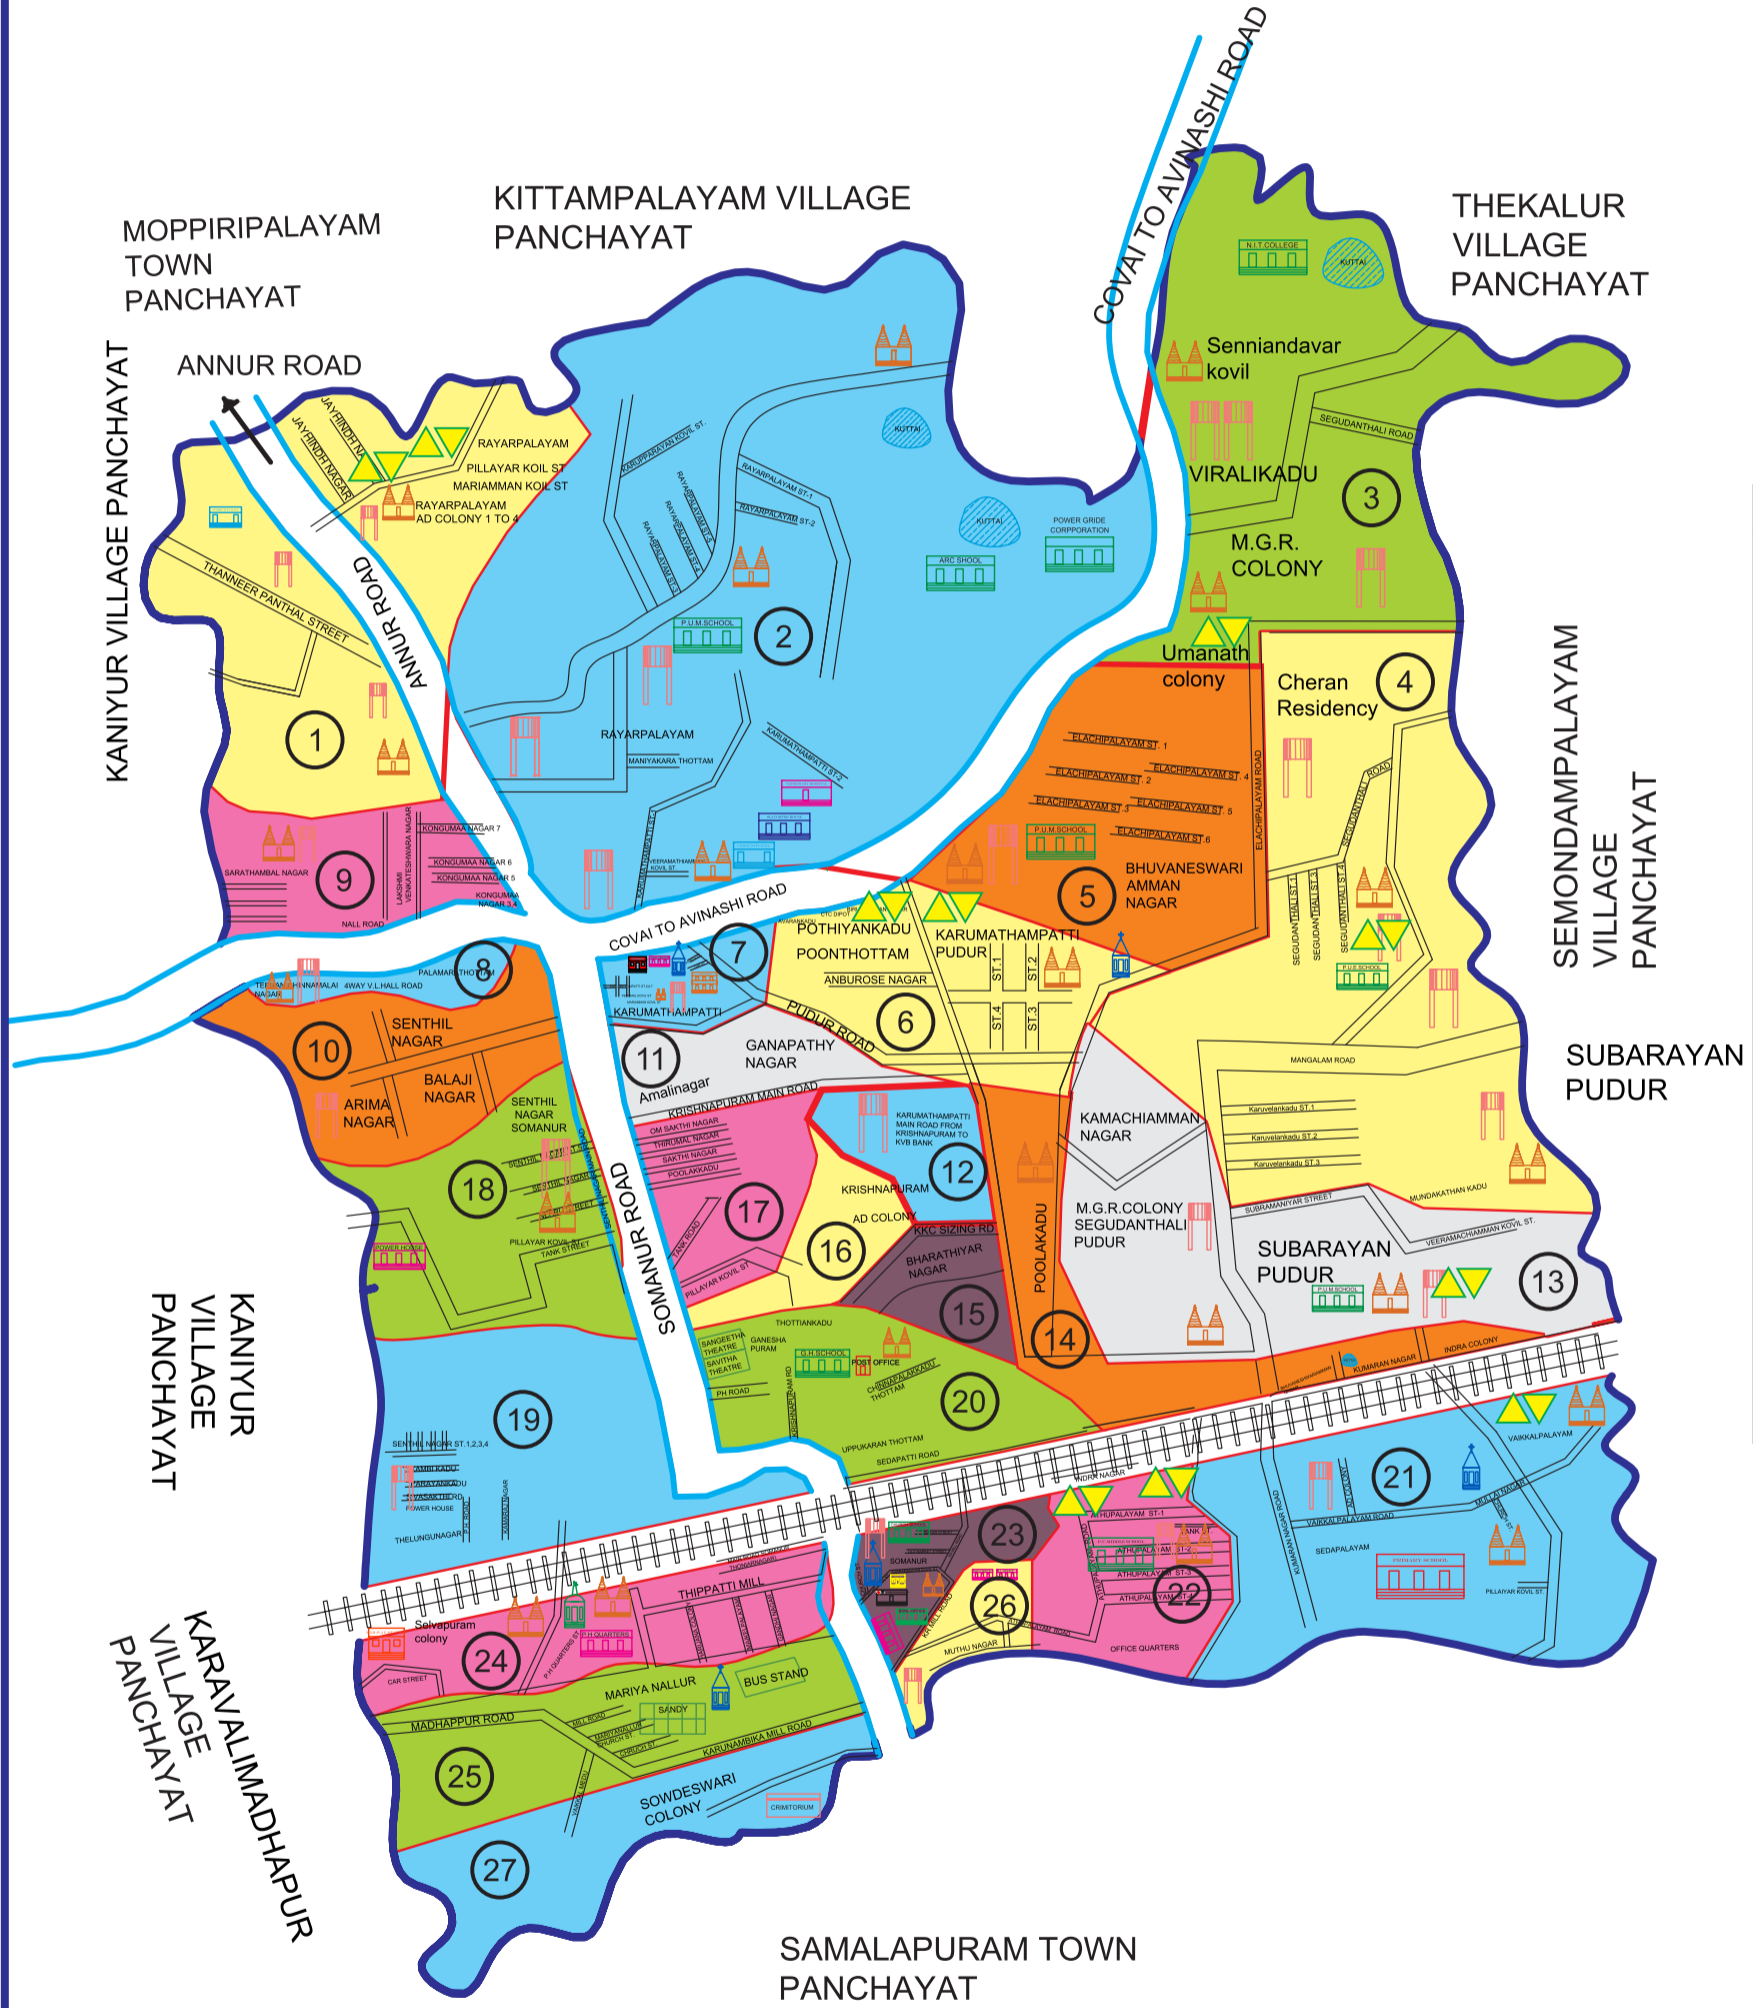

COIMBATORE DISTRICT KARUMATHAMPATTI MUNICIPALITY DELIMINATION MAP

LEGENDS

- PANCHAYATH BOUNDRY
- WARD BOUNDRY
- STREET
- TEMPLE
- MOSQUE
- CHURCH
- HIGH SCHOOL
- MIDDLE SCHOOL
- PRIMARY SCHOOL
- LIBRARY
- HOSPITAL
- POLICE STATION
- TOWN PANCHAYAT OFFICE
- COMMUNITY HALL
- BSNL OFFICE
- OHT
- PUBLIC TOILET
- POND

Total No.of Wards	27
Total No.of House Hold	10,288
Total No.of Population	35,062

COMMISSIONER
KARUMATHAMPATTY MUNICIPALITY
COIMBATORE DISTRICT