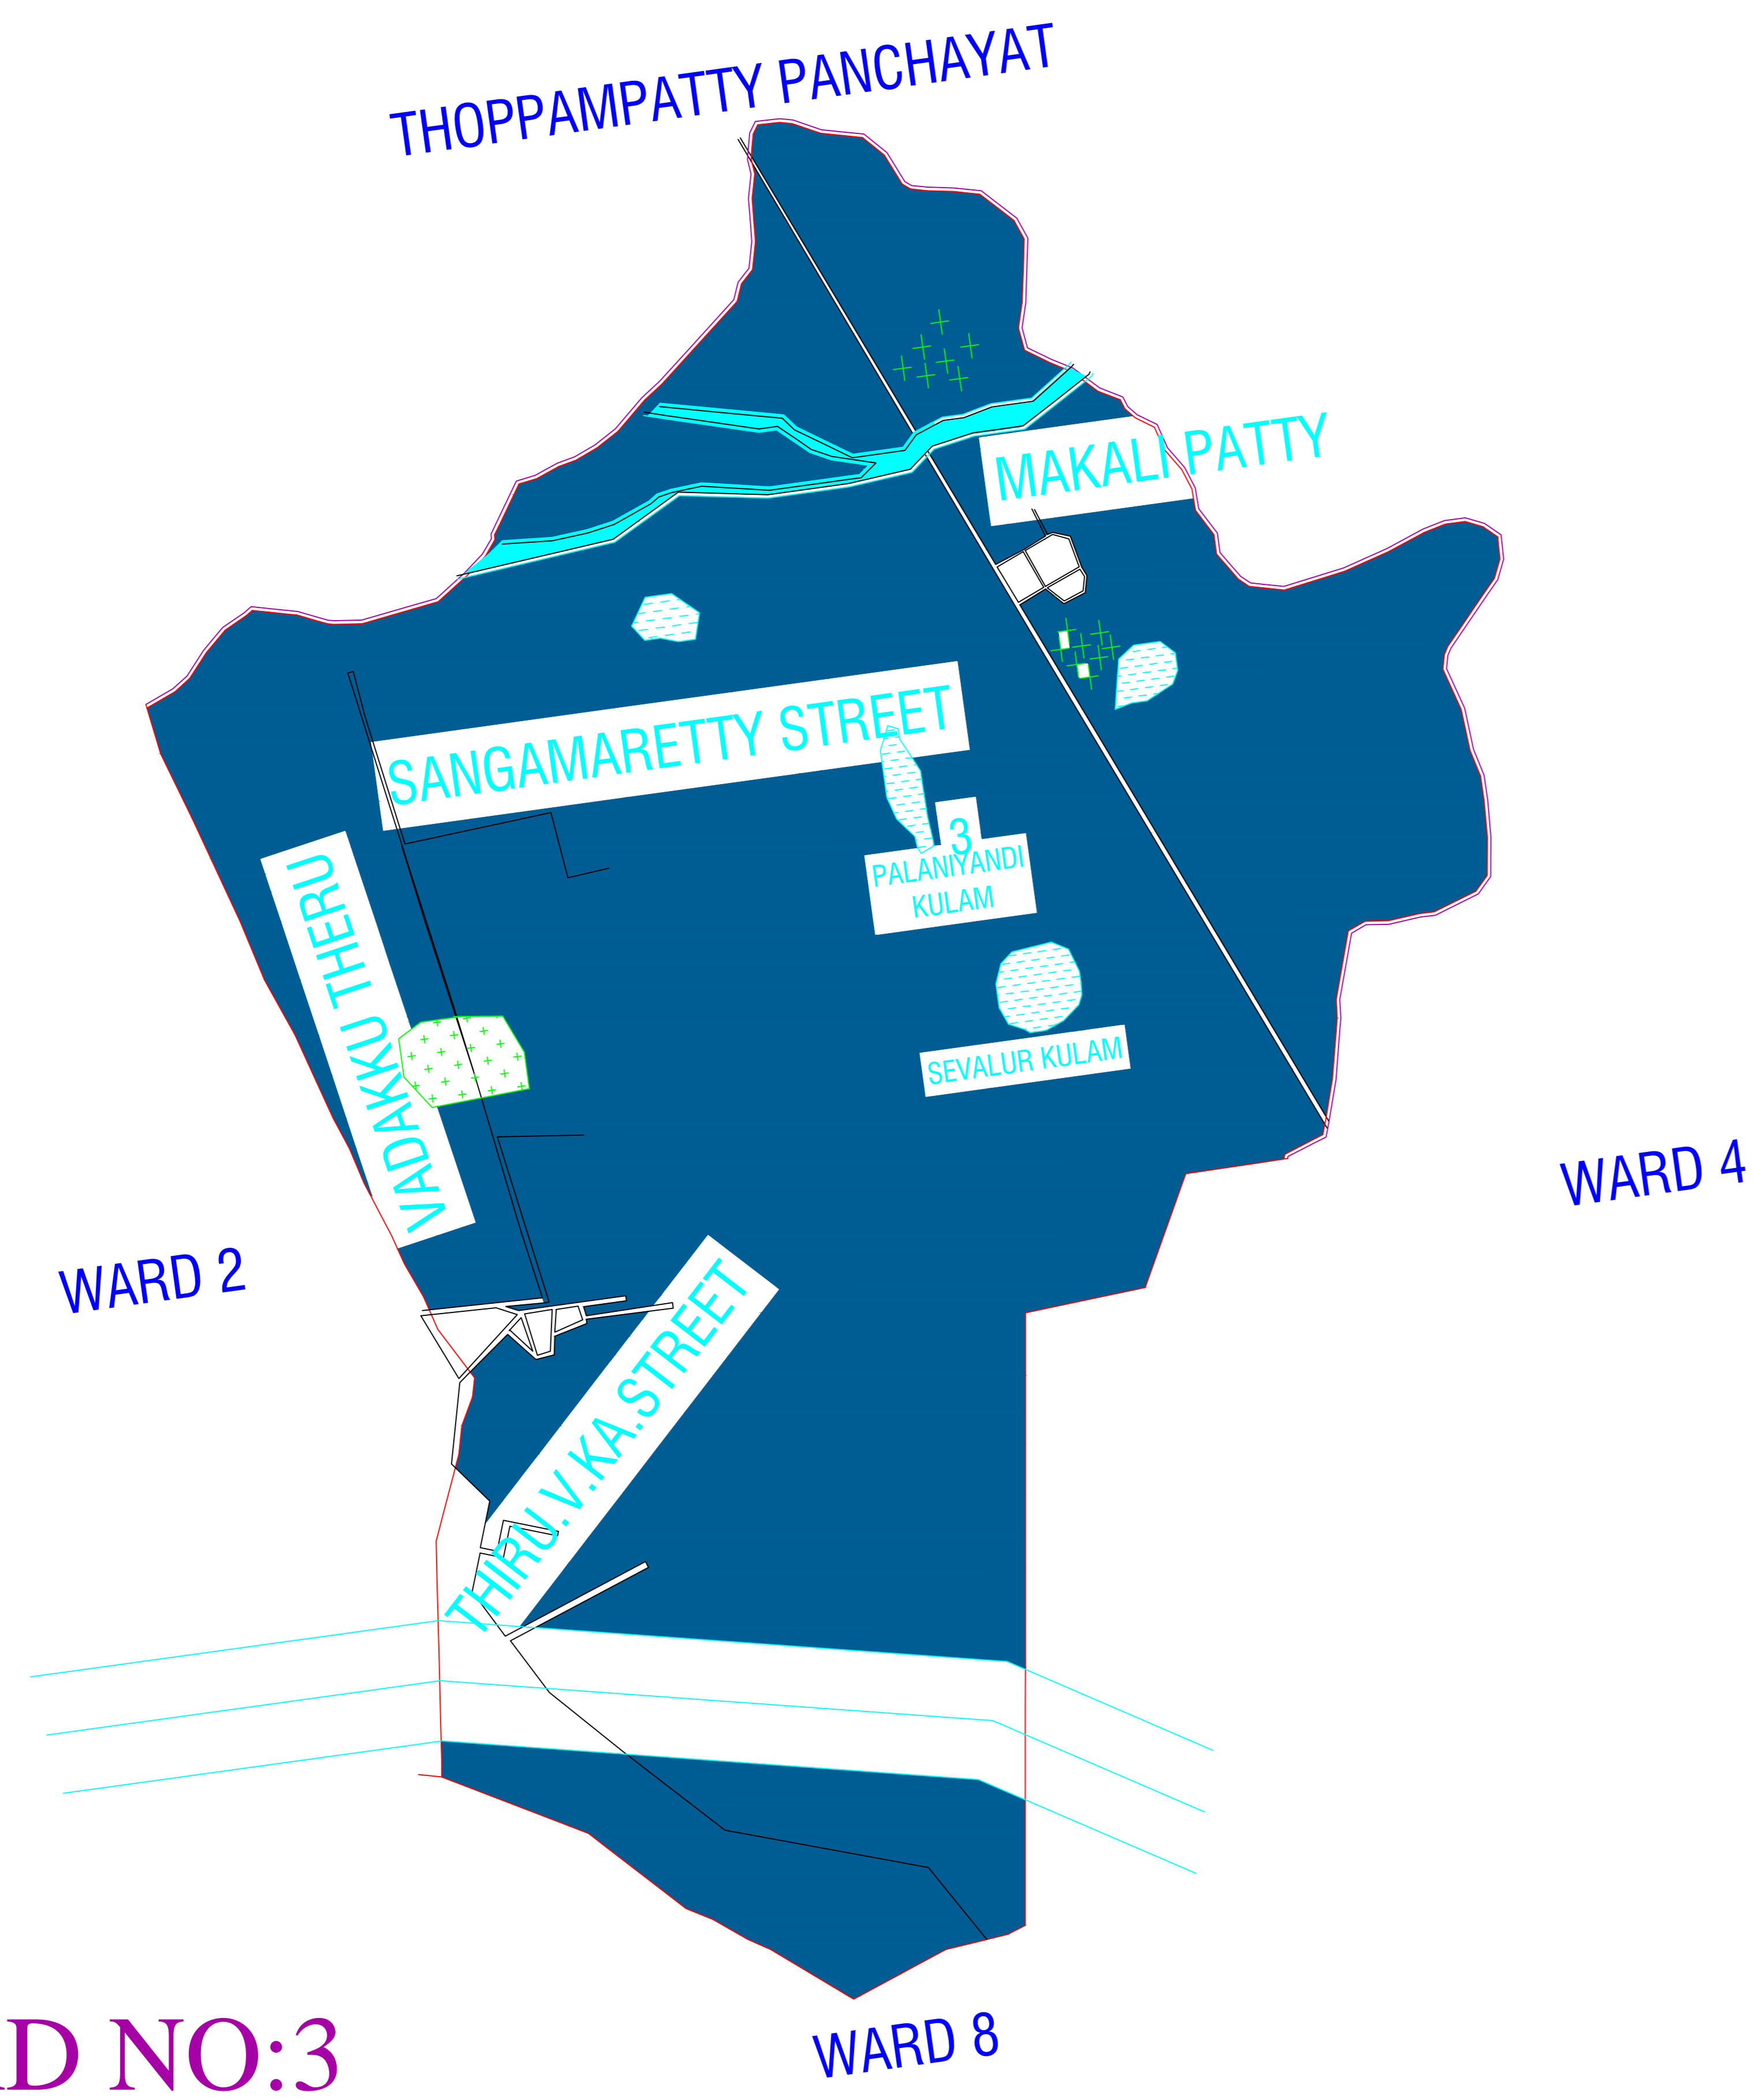

# THIRUCHIRAPALLI DISTRICT MANAPPARAI MUNICIPALITY Delimitation Ward Map

STREET NAME:	No. OF RESIDENCY	POPULATION
SEVALUR NORTH	69	1283
THALATHU VEEDU	20	
THIRU.V.KA.STREET	58	
SANGAMARETTY STREET	60	
MAKALI PATTY	149	
<b>TOTAL</b>	<b>356</b>	<b>1283</b>

- Municipality Boundary
- Ward Boundary
- Road way
- Railway Track
- Highway Line
- Kulam and River

**WARD NO:3**

TOWN PLANNING  
INSPECTOR

COMMISSIONER  
MANAPPARAI MUNICIPALITY