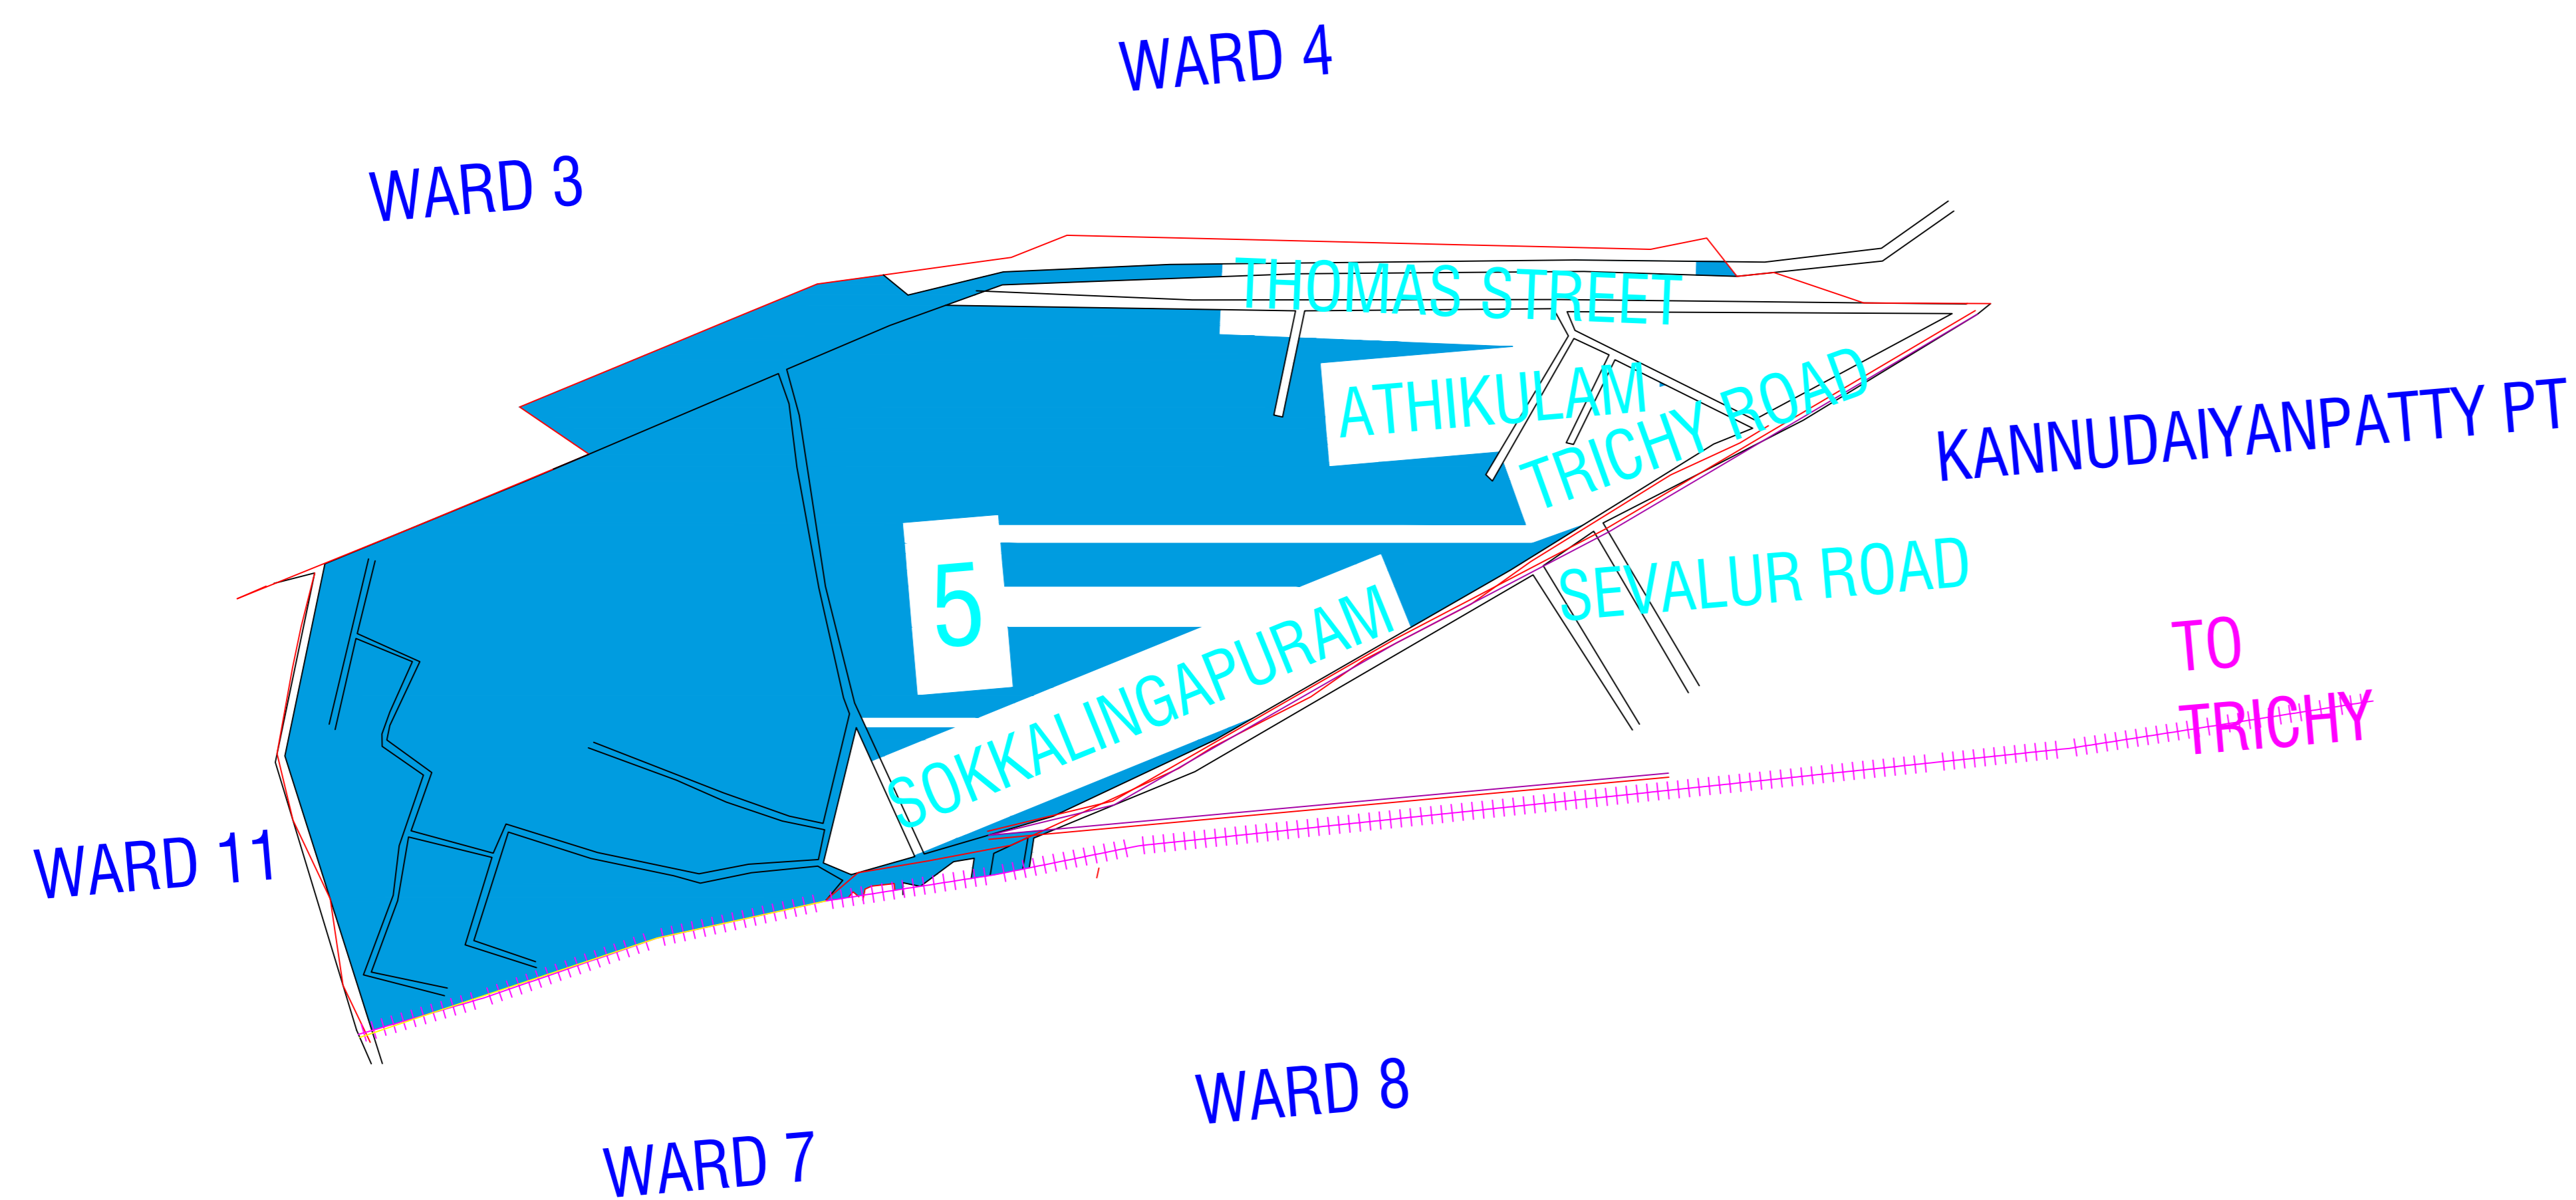

# THIRUCHIRAPALLI DISTRICT MANAPPARAI MUNICIPALITY Delimitation Ward Map

STREET NAME:	No. OF RESIDENCY	POPULATION
TRICHY ROAD	60	1449
THARMALINGAM STREET	60	
SEVALUR ROAD	27	
ATHIKULAM ROAD	88	
THOMAS STREET	62	
SOKKALINGAPURAM	31	
SIDHAMBARATHANPATTY	74	
TOTAL	402	1449

- Municipality Boundary
- Ward Boundary
- Road way
- Railway Track
- Highway Line
- Kulam and River

WARD NO:5

TOWN PLANNING  
INSPECTOR

COMMISSIONER  
MANAPPARAI MUNICIPALITY