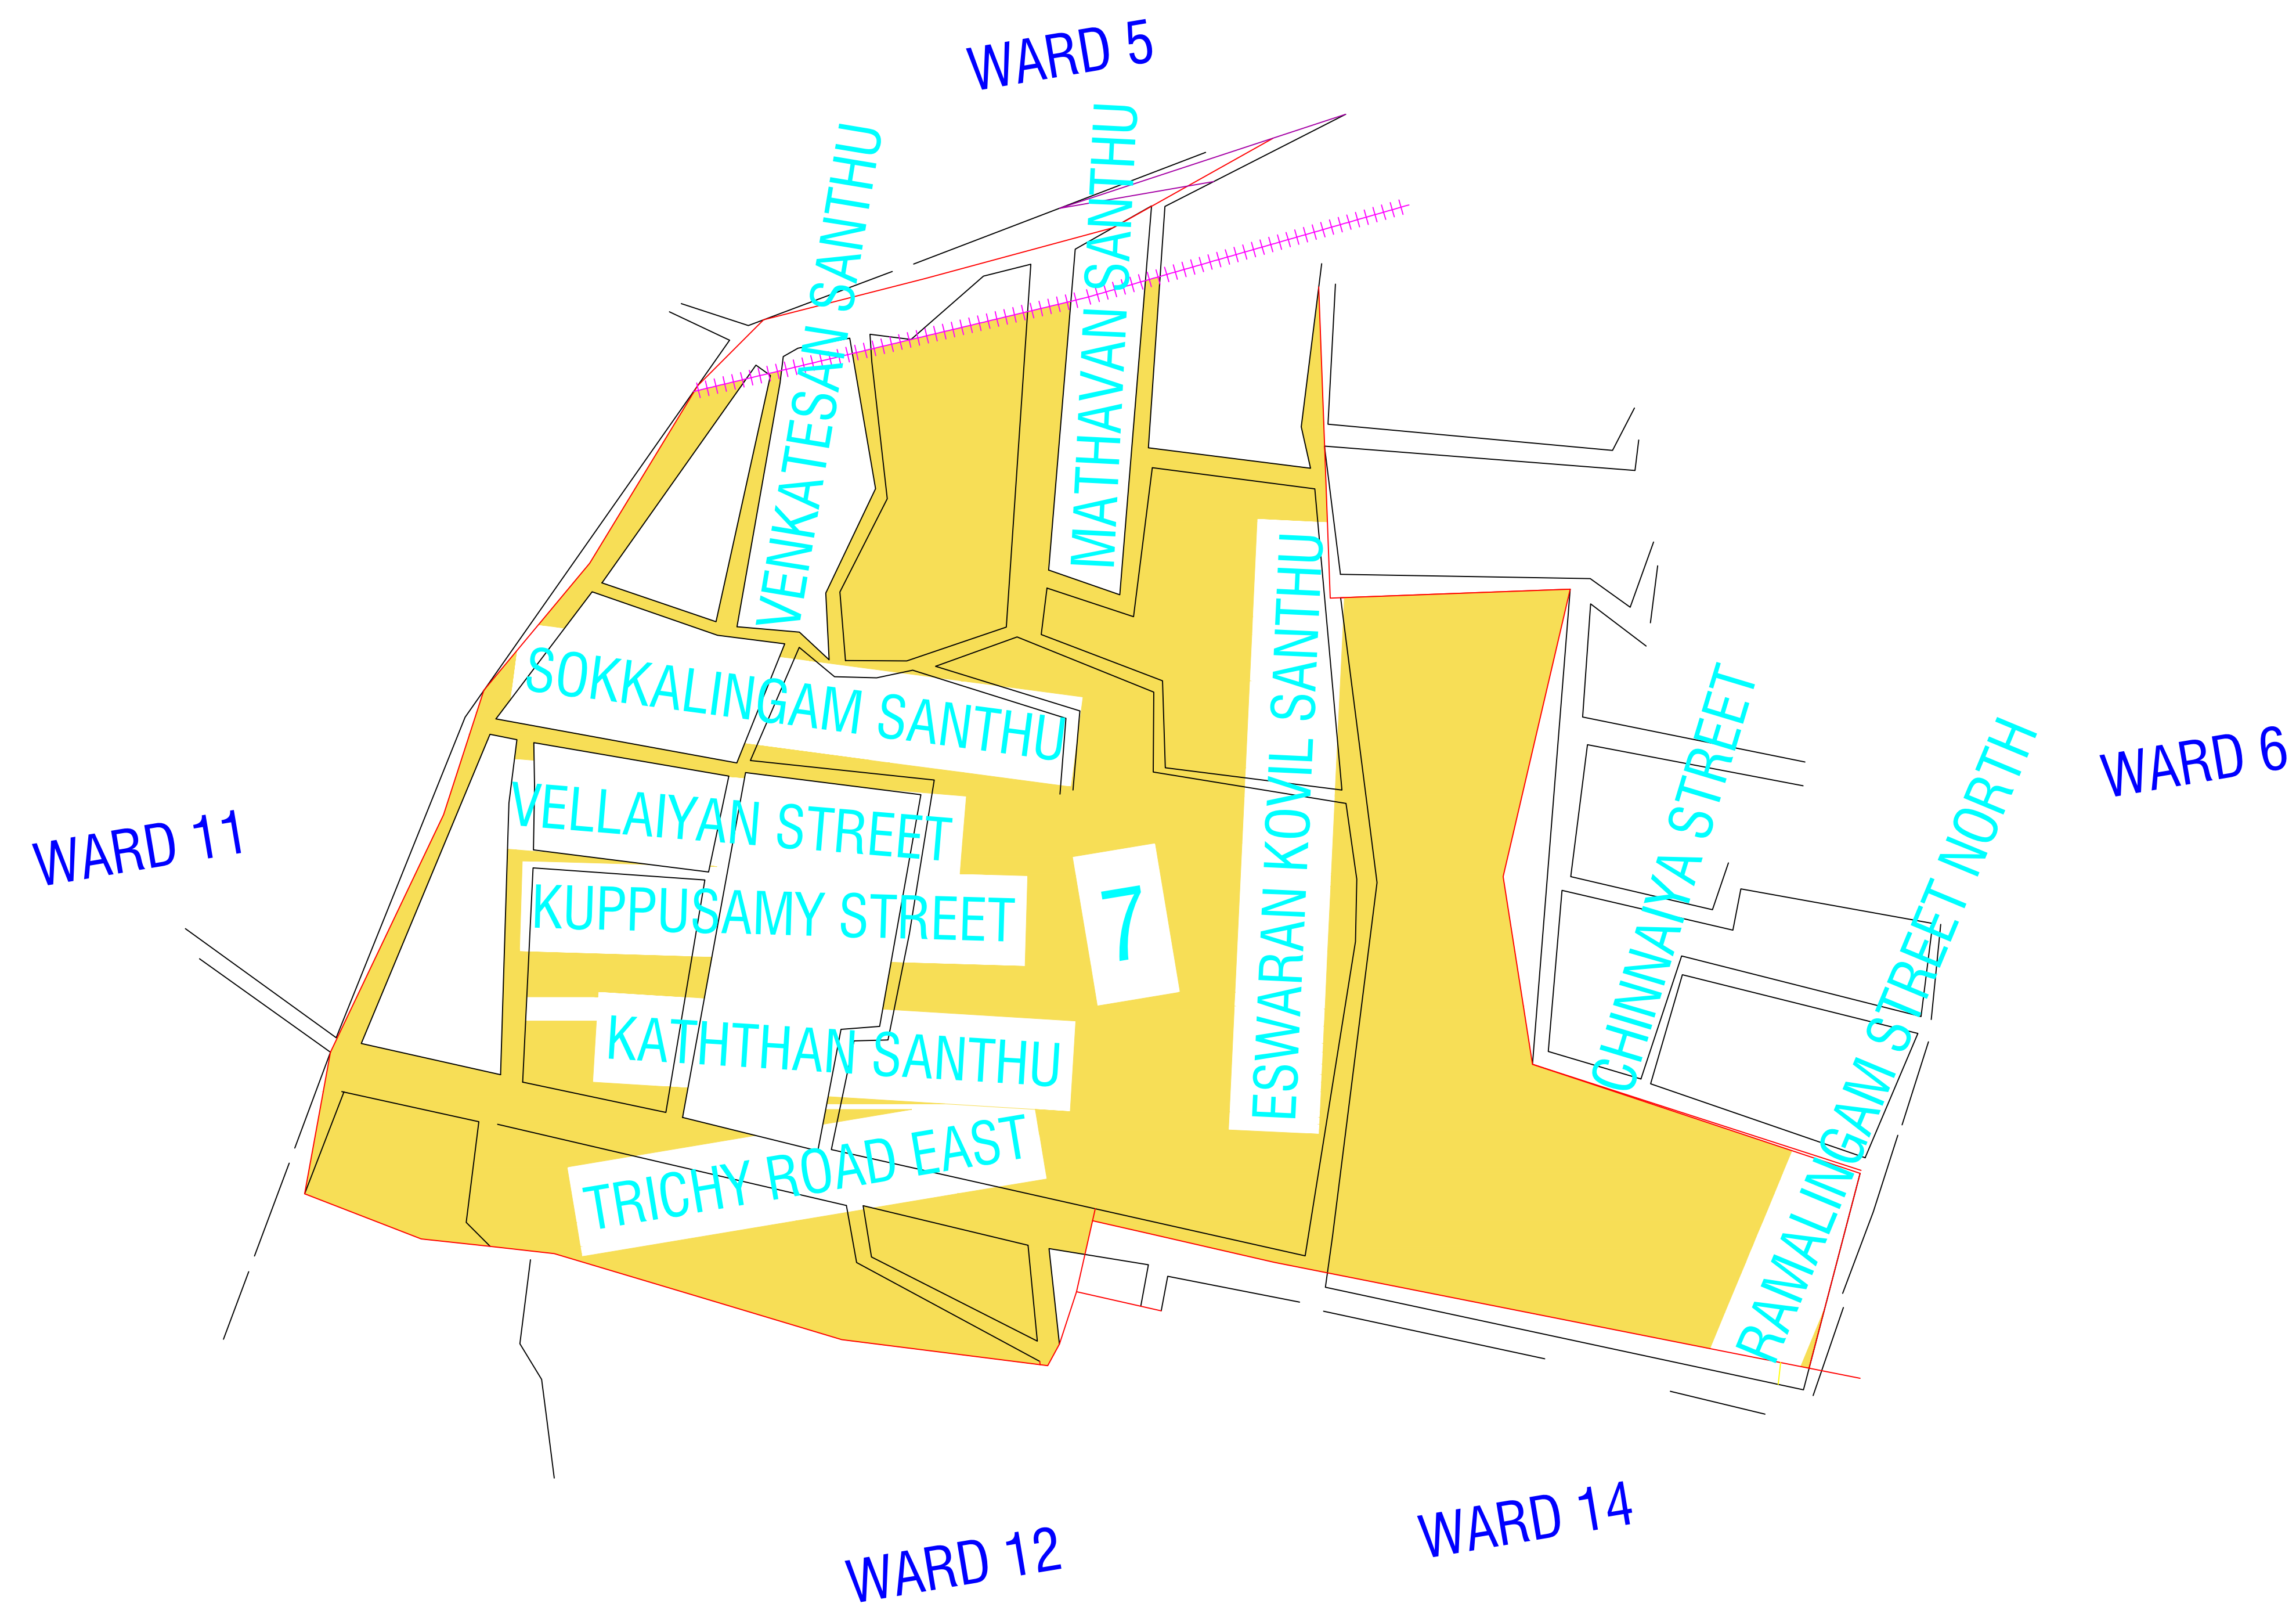

THIRUCHIRAPALLI DISTRICT MANAPPARAI MUNICIPALITY Delimitation Ward Map

WARD NO:7

STREET NAME:	No. OF RESIDENCY	POPULATION
KATHTHAN SANTHU	20	1514
MUTHUSAMY STREET	43	
VELAYUTHAM SANTHU	37	
ESWARAN KOVIL SANTHU	52	
KUPPUSAMY STREET	30	
CHINNAIYA STREET	41	
VELLAIYAN STREET	38	
RAMALINGAM STREET NORTH	48	
MATHAVAN SANTHU	47	
SOKKALINGAM SANTHU	37	
VENKATESAN SANTHU	20	
TRICHY ROAD EAST	10	

TOTAL	420	1514
--------------	------------	-------------

- Municipality Boundary
- Ward Boundary
- Road way
- Railway Track
- Highway Line
- Kulam and River

TOWN PLANNING
INSPECTOR

COMMISSIONER
MANAPPARAI MUNICIPALITY