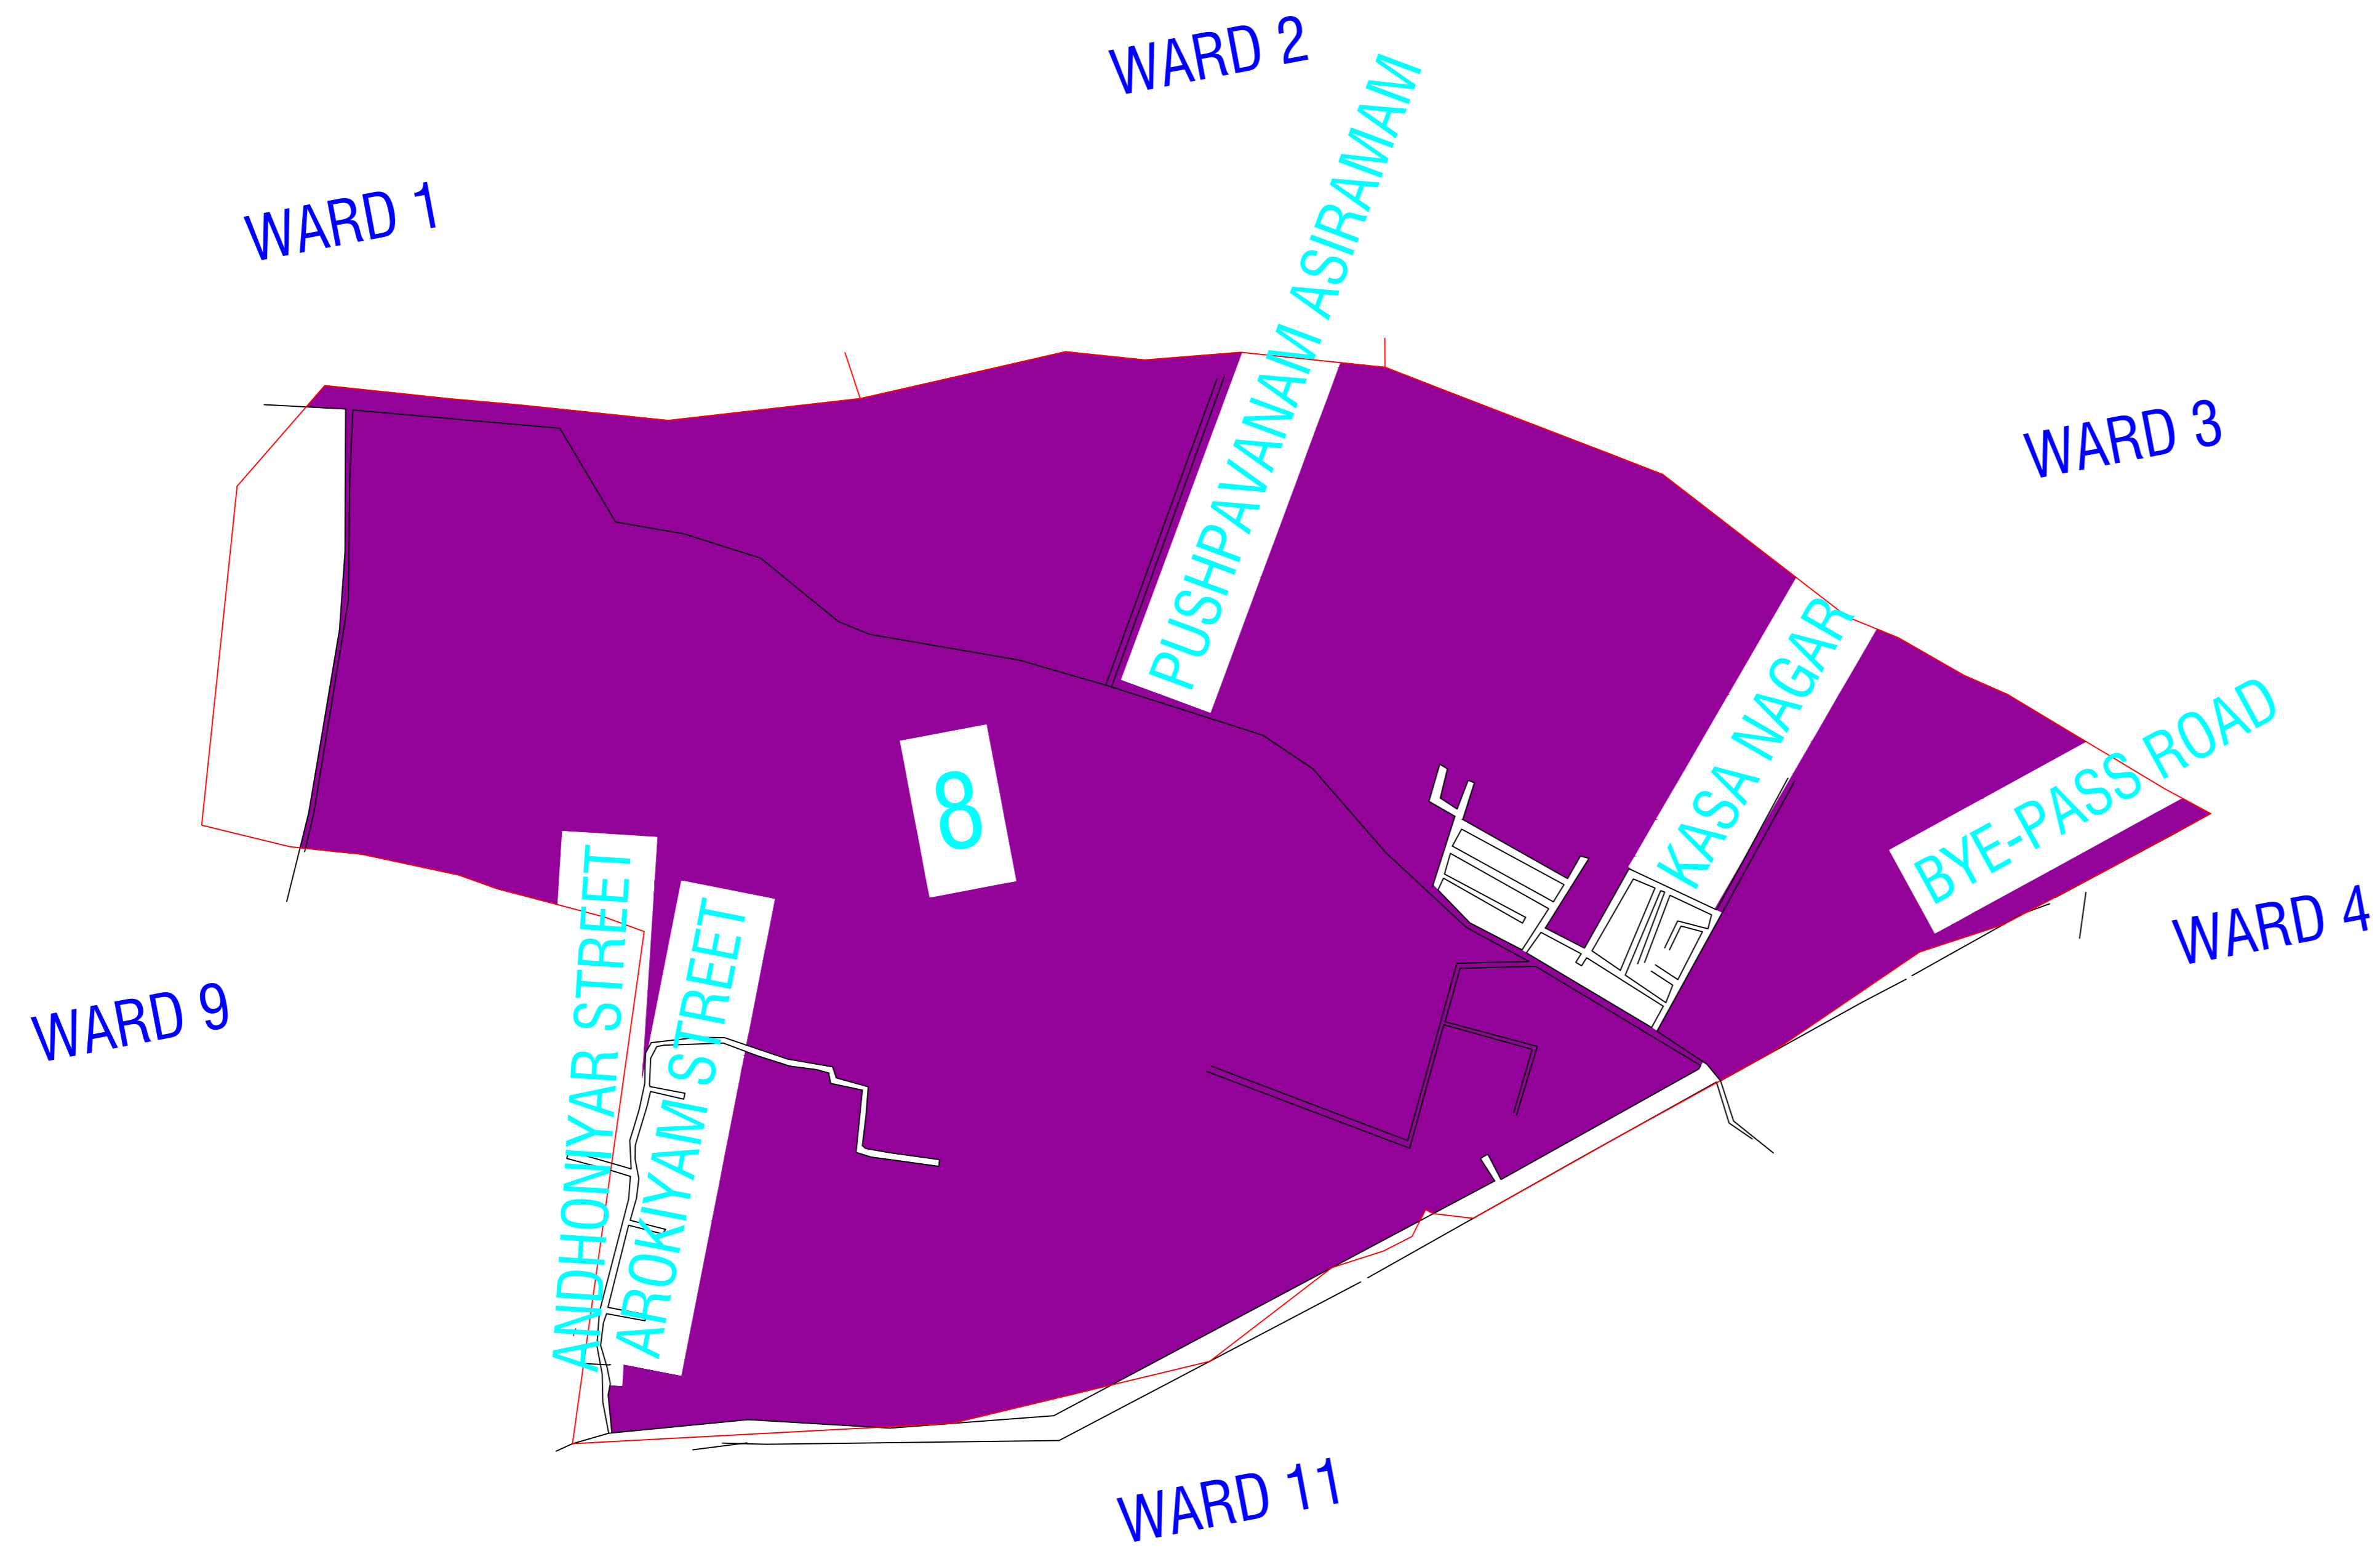

THIRUCHIRAPALLI DISTRICT MANAPPARAI MUNICIPALITY Delimitation Ward Map

STREET NAME:	No. OF RESIDENCY	POPULATION
VEERACHI SOUTH STREET	123	1532
PUSHPAVANAM ASIRAMAM	17	
KASA NAGAR	69	
BYE-PASS ROAD	68	
AROKIYAM STREET	73	
ANDHONIYAR STREET	82	
TOTAL	425	1532

WARD NO:8

- Municipality Boundary
- Ward Boundary
- Road way
- Railway Track
- Highway Line
- Kulam and River

TOWN PLANNING
INSPECTOR

COMMISSIONER
MANAPPARAI MUNICIPALITY