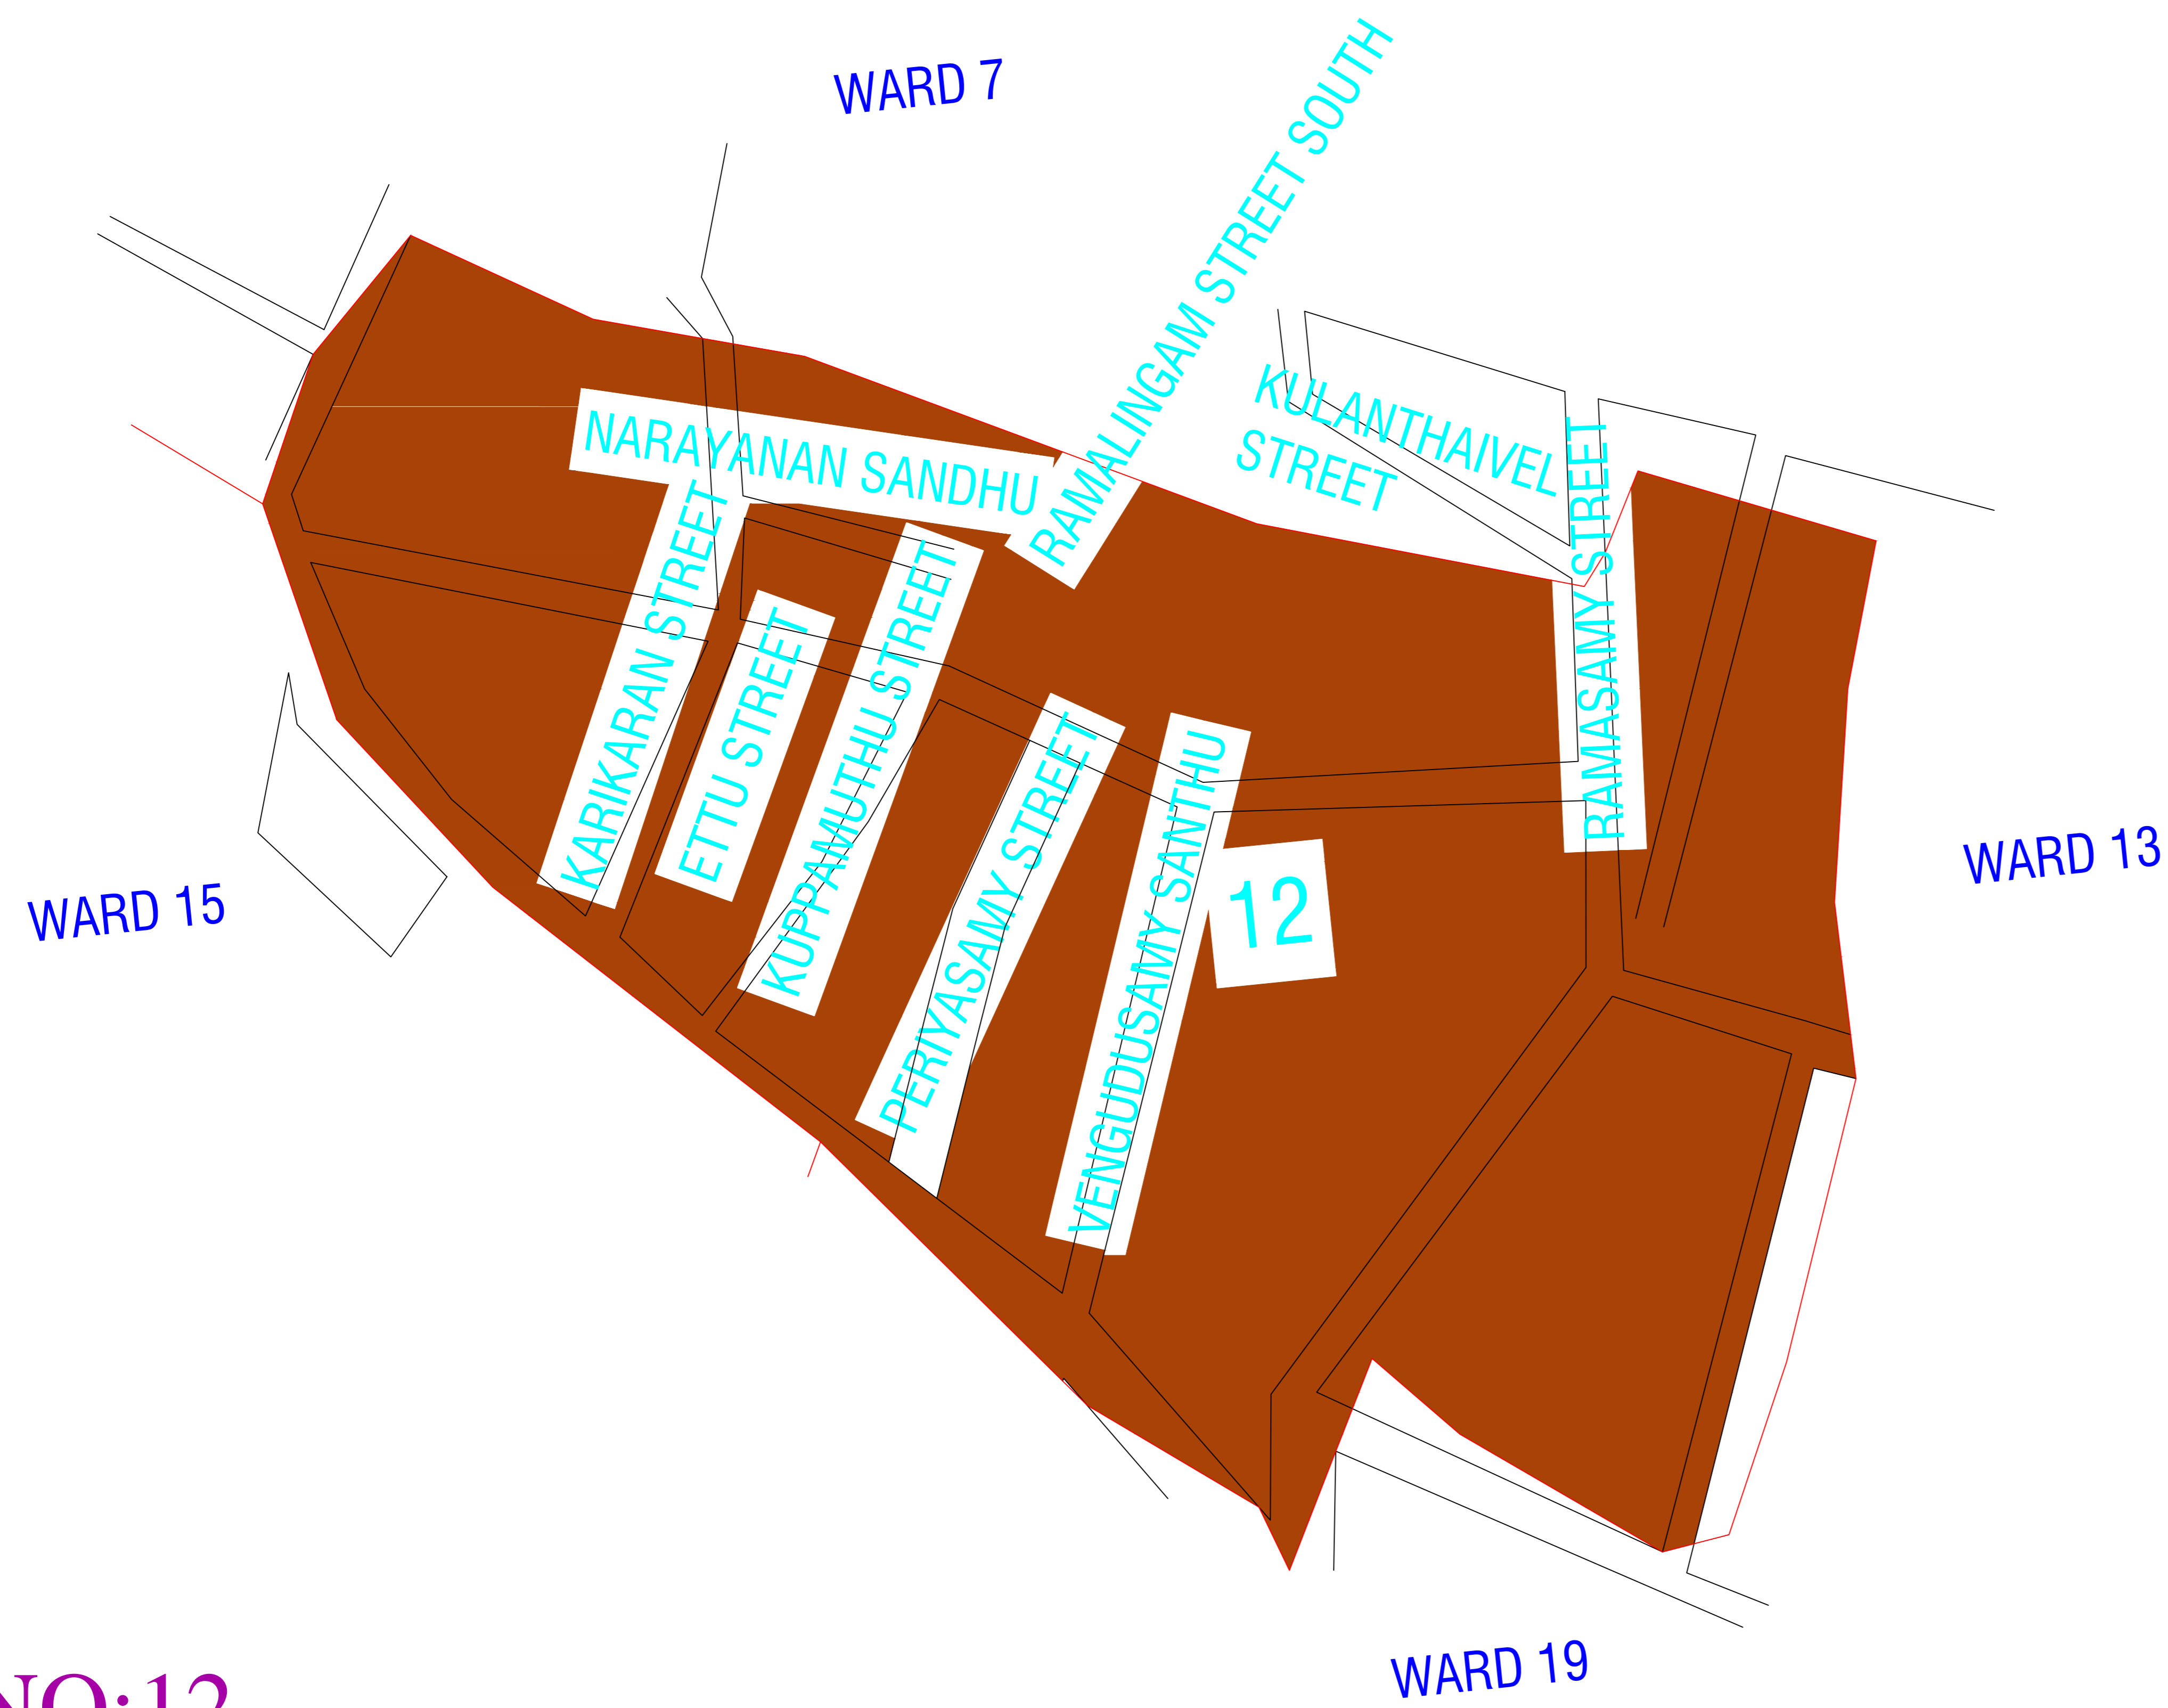

# THIRUCHIRAPALLI DISTRICT MANAPPARAI MUNICIPALITY Delimitation Ward Map

STREET NAME:	No. OF RESIDENCY	POPULATION
ETTU STREET	71	1550
ETTU SANDHU	32	
KARIKARAN STREET	10	
VENGUDUSAMY SANTHU	18	
KUPPAMUTHU STREET	18	
PERIYASAMY STREET	11	
KULANTHAIVEL STREET	35	
RAMAN STREET	12	
KOVILPATTY MAIN ROAD	145	
RAMASAMY STREET	3	
NARAYANAN SANDHU	10	
RAMALINGAM STREET SOUTH	35	
TRICHY ROAD EAST SIDE	30	
<b>TOTAL</b>	<b>430</b>	<b>1550</b>

- Municipality Boundary
- Ward Boundary
- Road way
- Railway Track
- Highway Line
- Kulam and River

**WARD NO:12**

TOWN PLANNING  
INSPECTOR

COMMISSIONER  
MANAPPARAI MUNICIPALITY