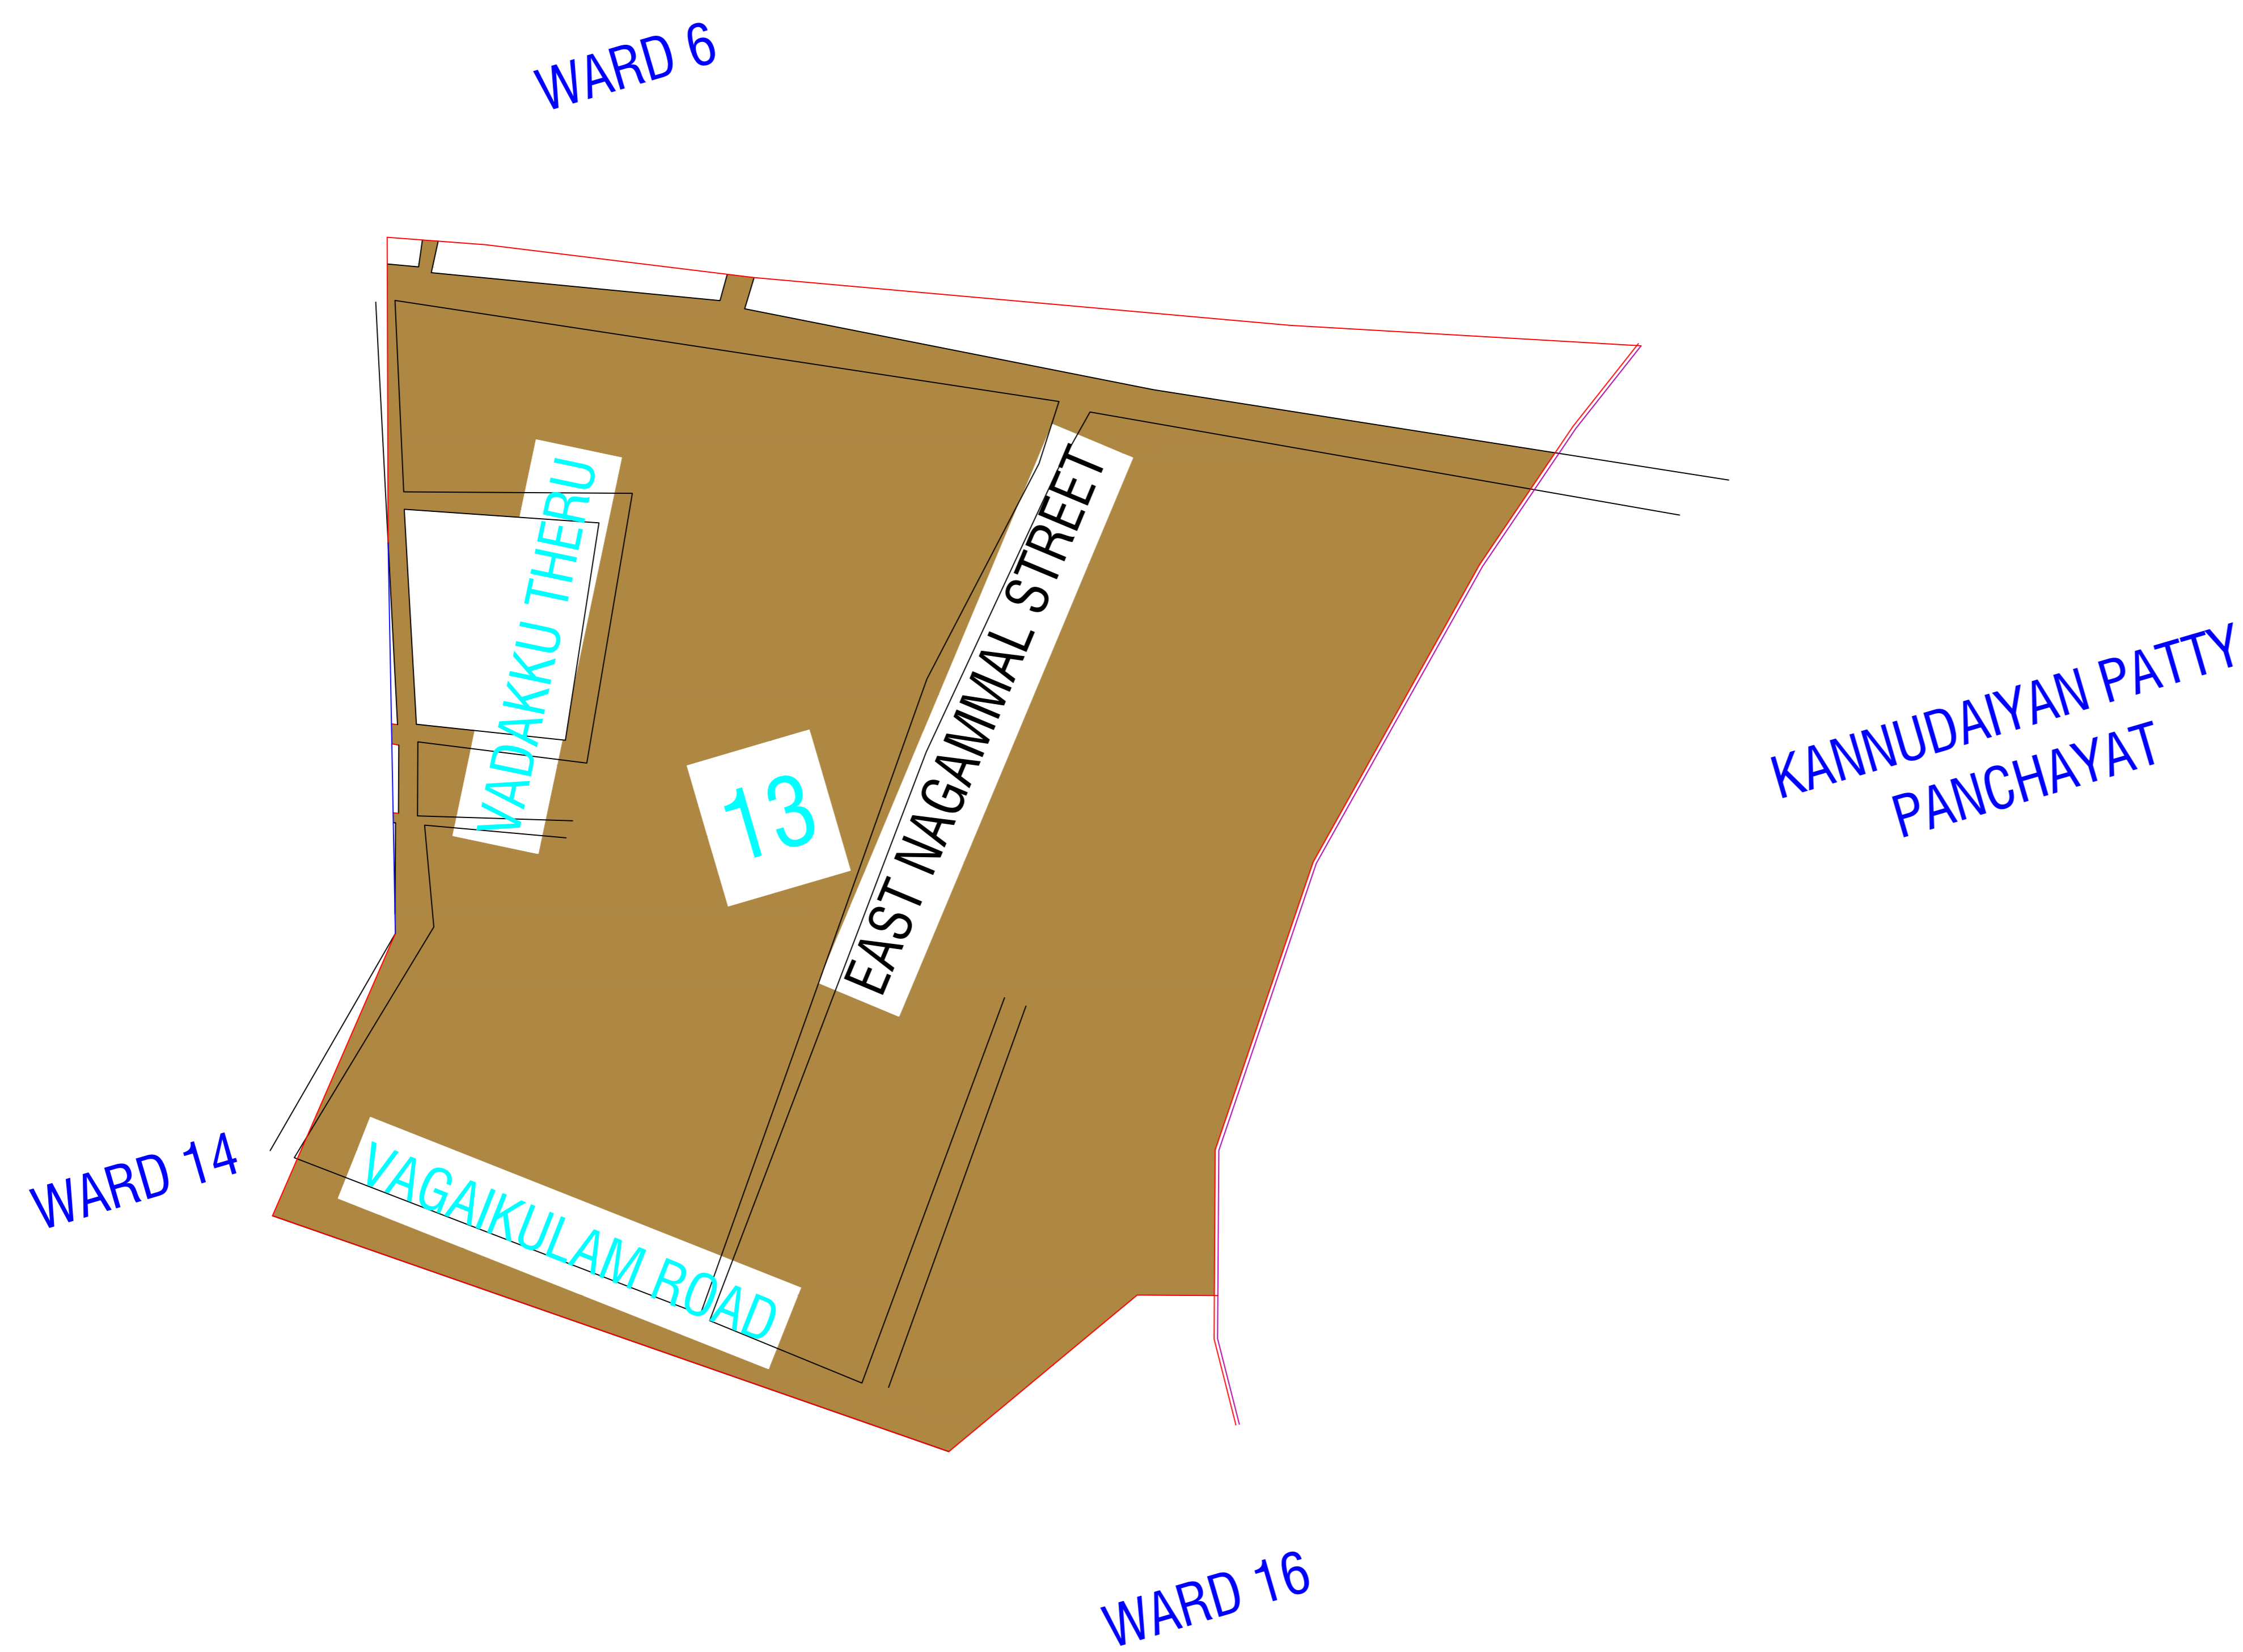

THIRUCHIRAPALLI DISTRICT MANAPPARAI MUNICIPALITY Delimitation Ward Map

STREET NAME:	No. OF RESIDENCY	POPULATION
VAGAIKULAM ROAD EAST NAGAMMAL STREET VADAKKU THERU	120 83 108 117	1543
TOTAL	428	1543

WARD NO:13

- Municipality Boundary
- Ward Boundary
- Road way
- Railway Track
- Highway Line
- Kulam and River

TOWN PLANNING
INSPECTOR

COMMISSIONER
MANAPPARAI MUNICIPALITY