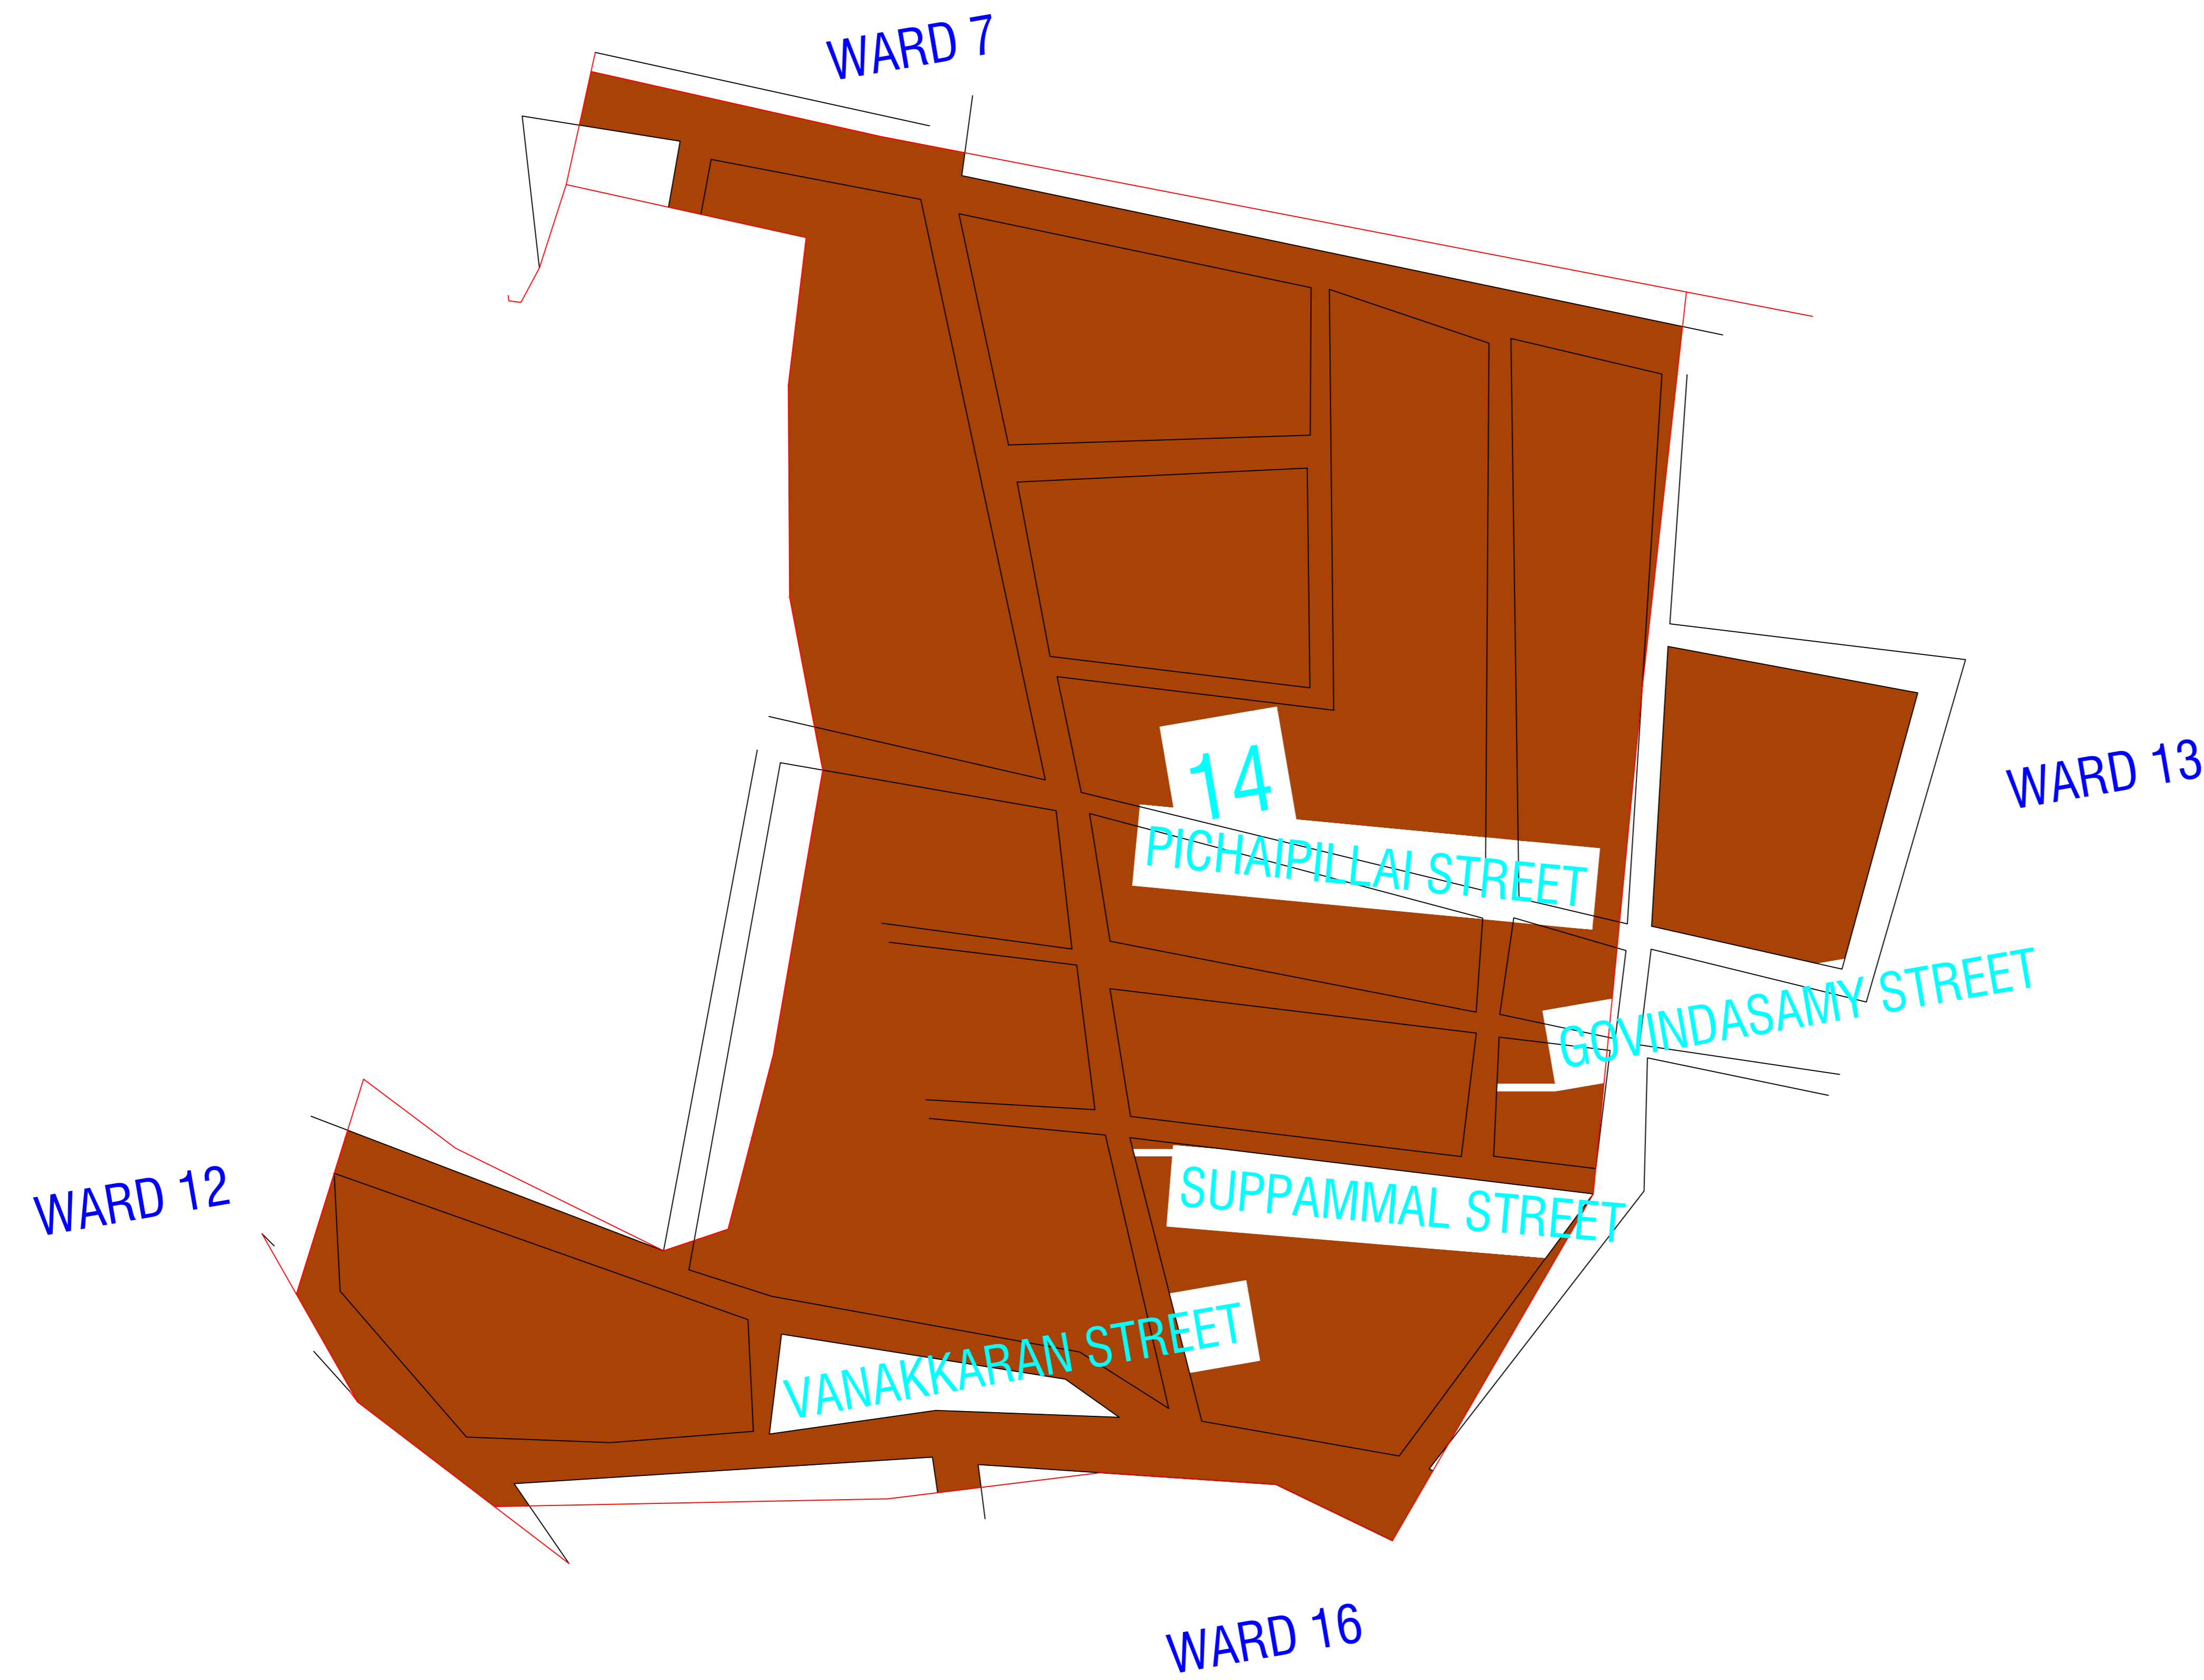

# THIRUCHIRAPALLI DISTRICT MANAPPARAI MUNICIPALITY Delimitation Ward Map

| STREET NAME:          | No. OF RESIDENCY | POPULATION |
|-----------------------|------------------|------------|
| VANAKKARAN STREET     | 34               | 1550       |
| VAGAIKULA VISTHARIPPU | 288              |            |
| PICHAIPILLAI STREET   | 37               |            |
| GOVINDASAMY STREET    | 32               |            |
| SUPPAMMAL STREET      | 39               |            |
| TOTAL                 | 430              | 1550       |

- Municipality Boundary
- Ward Boundary
- Road way
- Railway Track
- Highway Line
- Kulam and River

**WARD NO:14**

TOWN PLANNING  
INSPECTOR

COMMISSIONER  
MANAPPARAI MUNICIPALITY