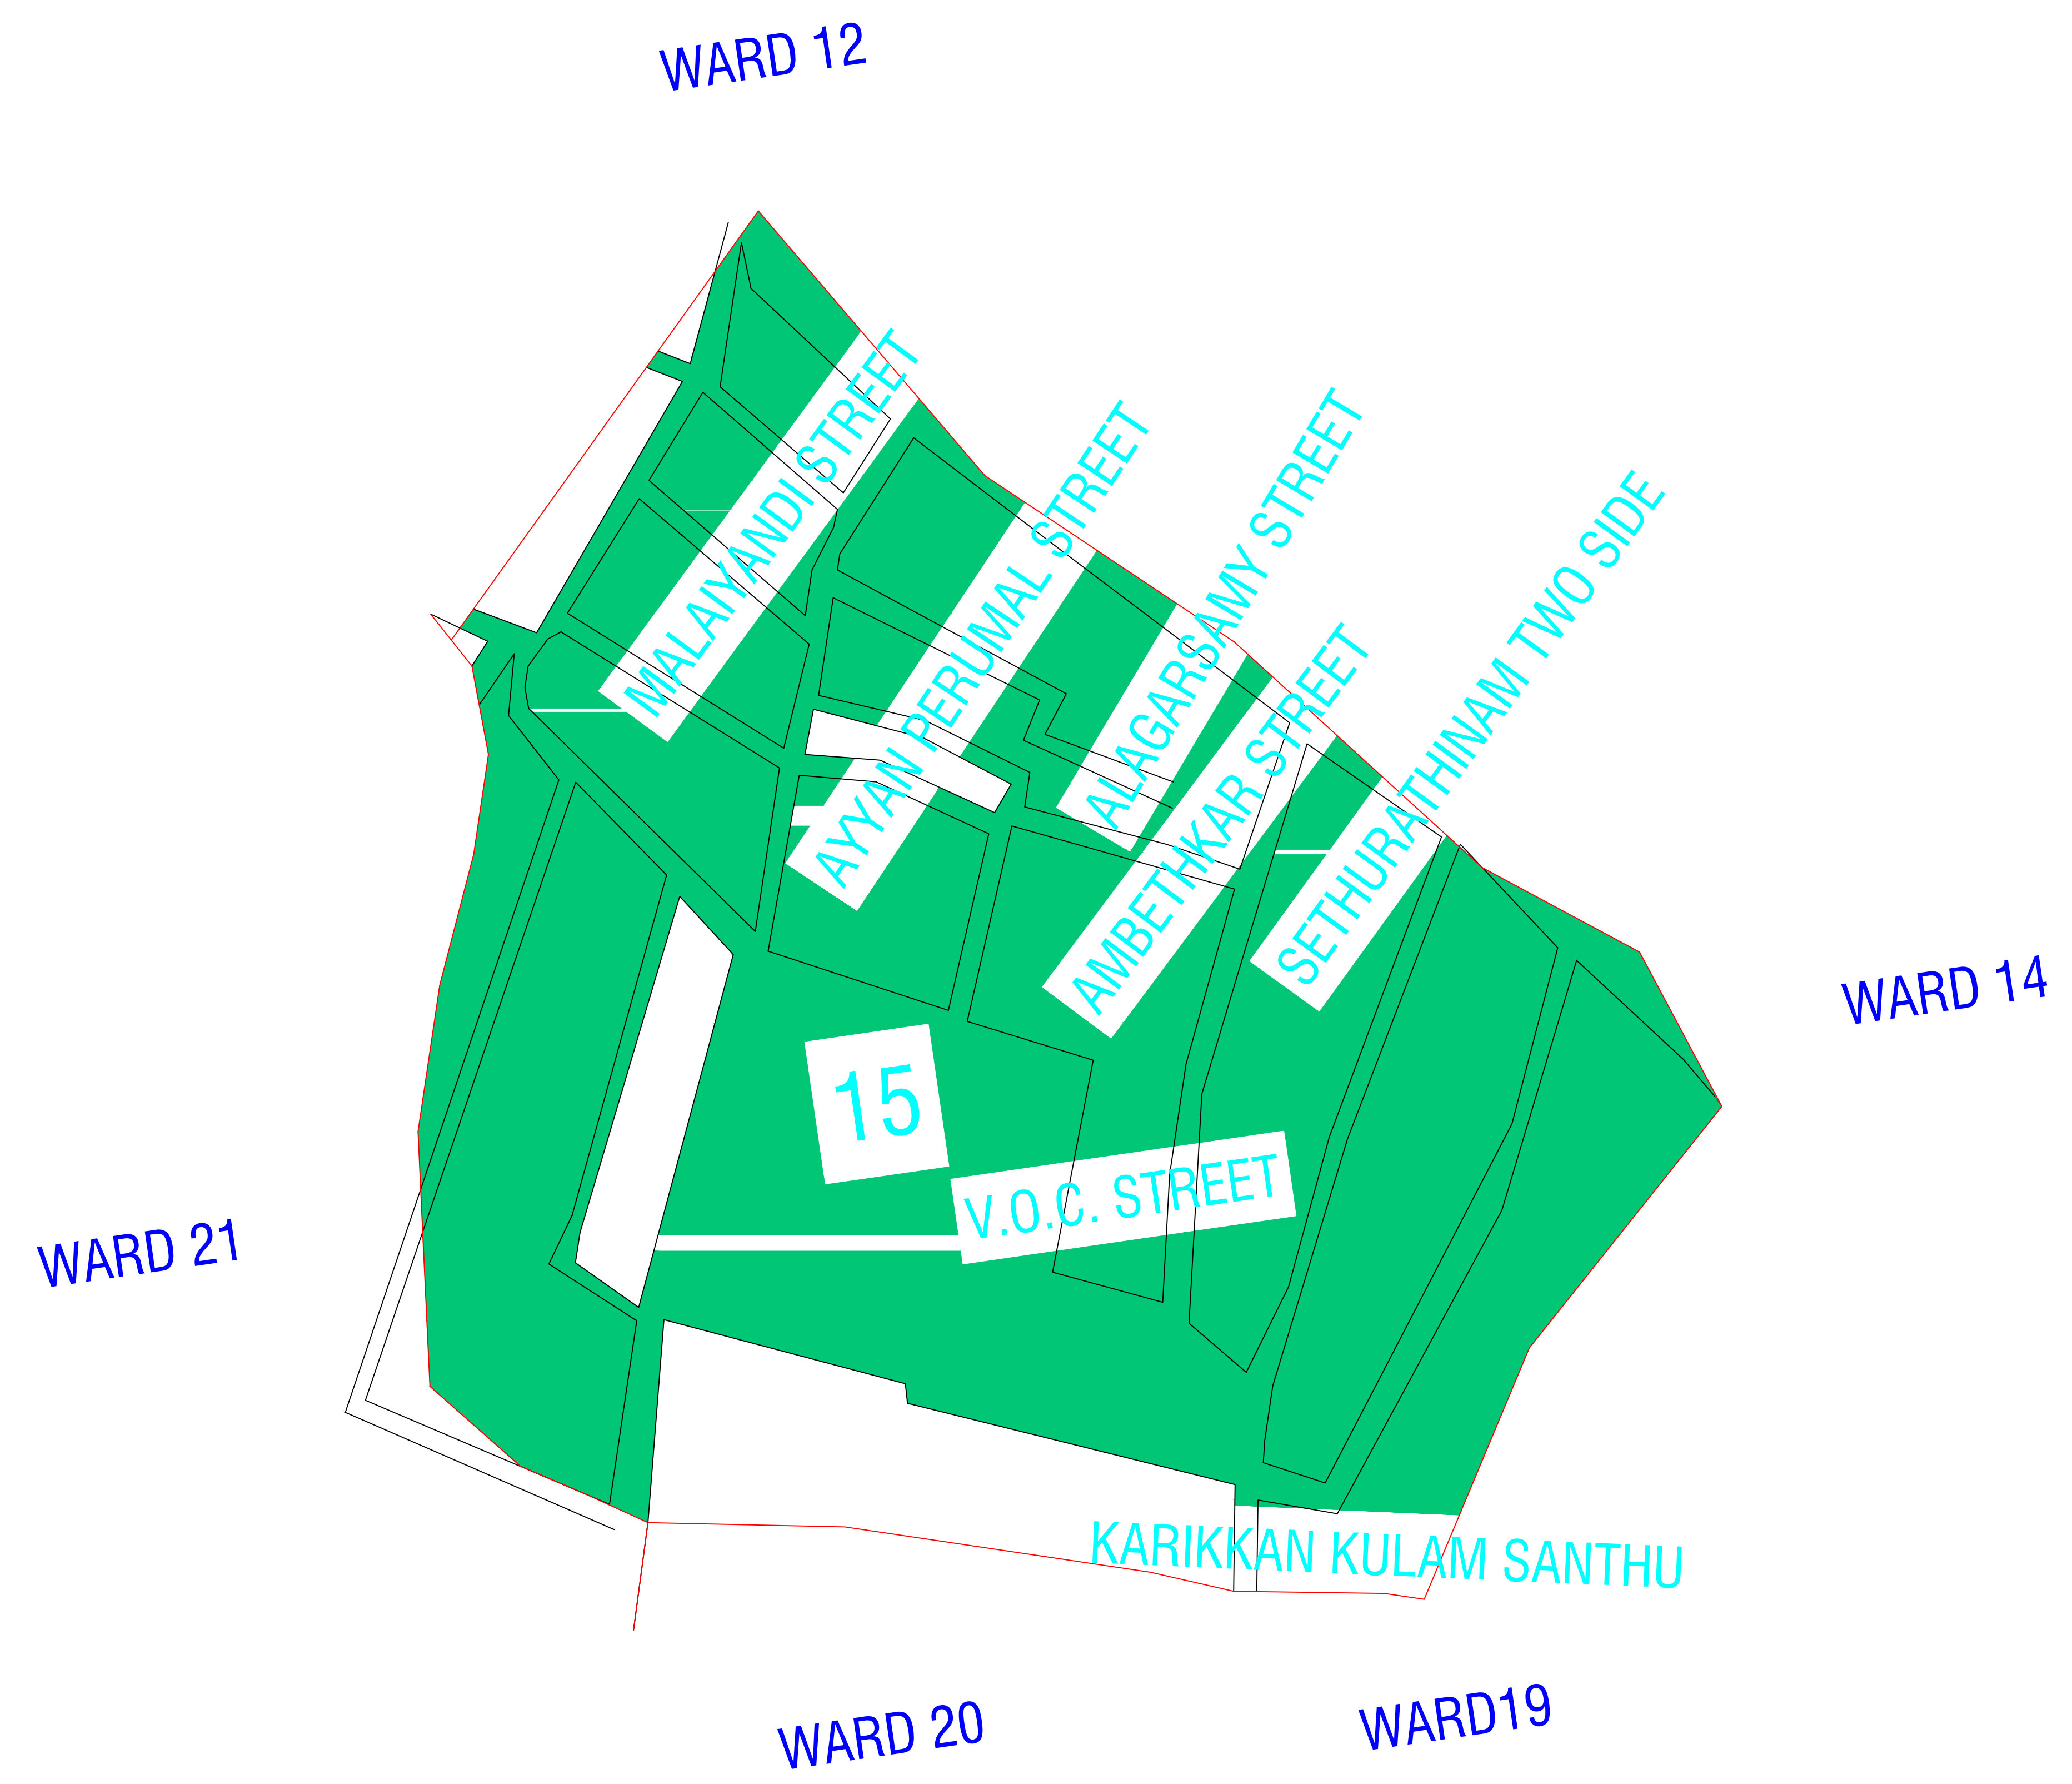

THIRUCHIRAPALLI DISTRICT

MANAPPARAI MUNICIPALITY

Delimitation Ward Map

STREET NAME:	No. OF RESIDENCY	POPULATION
SETHURATHINAM TWO SIDE	163	1507
KARIKKAN KULAM SANTHU	132	
AYYAN PERUMAL STREET	17	
ALAGARSAMY STREET	12	
V.O.C. STREET	22	
AMBETHKAR STREET	32	
MALAIYANDI STREET	40	
TOTAL	418	1507

WARD NO:15

TOWN PLANNING
INSPECTOR

COMMISSIONER
MANAPPARAI MUNICIPALITY