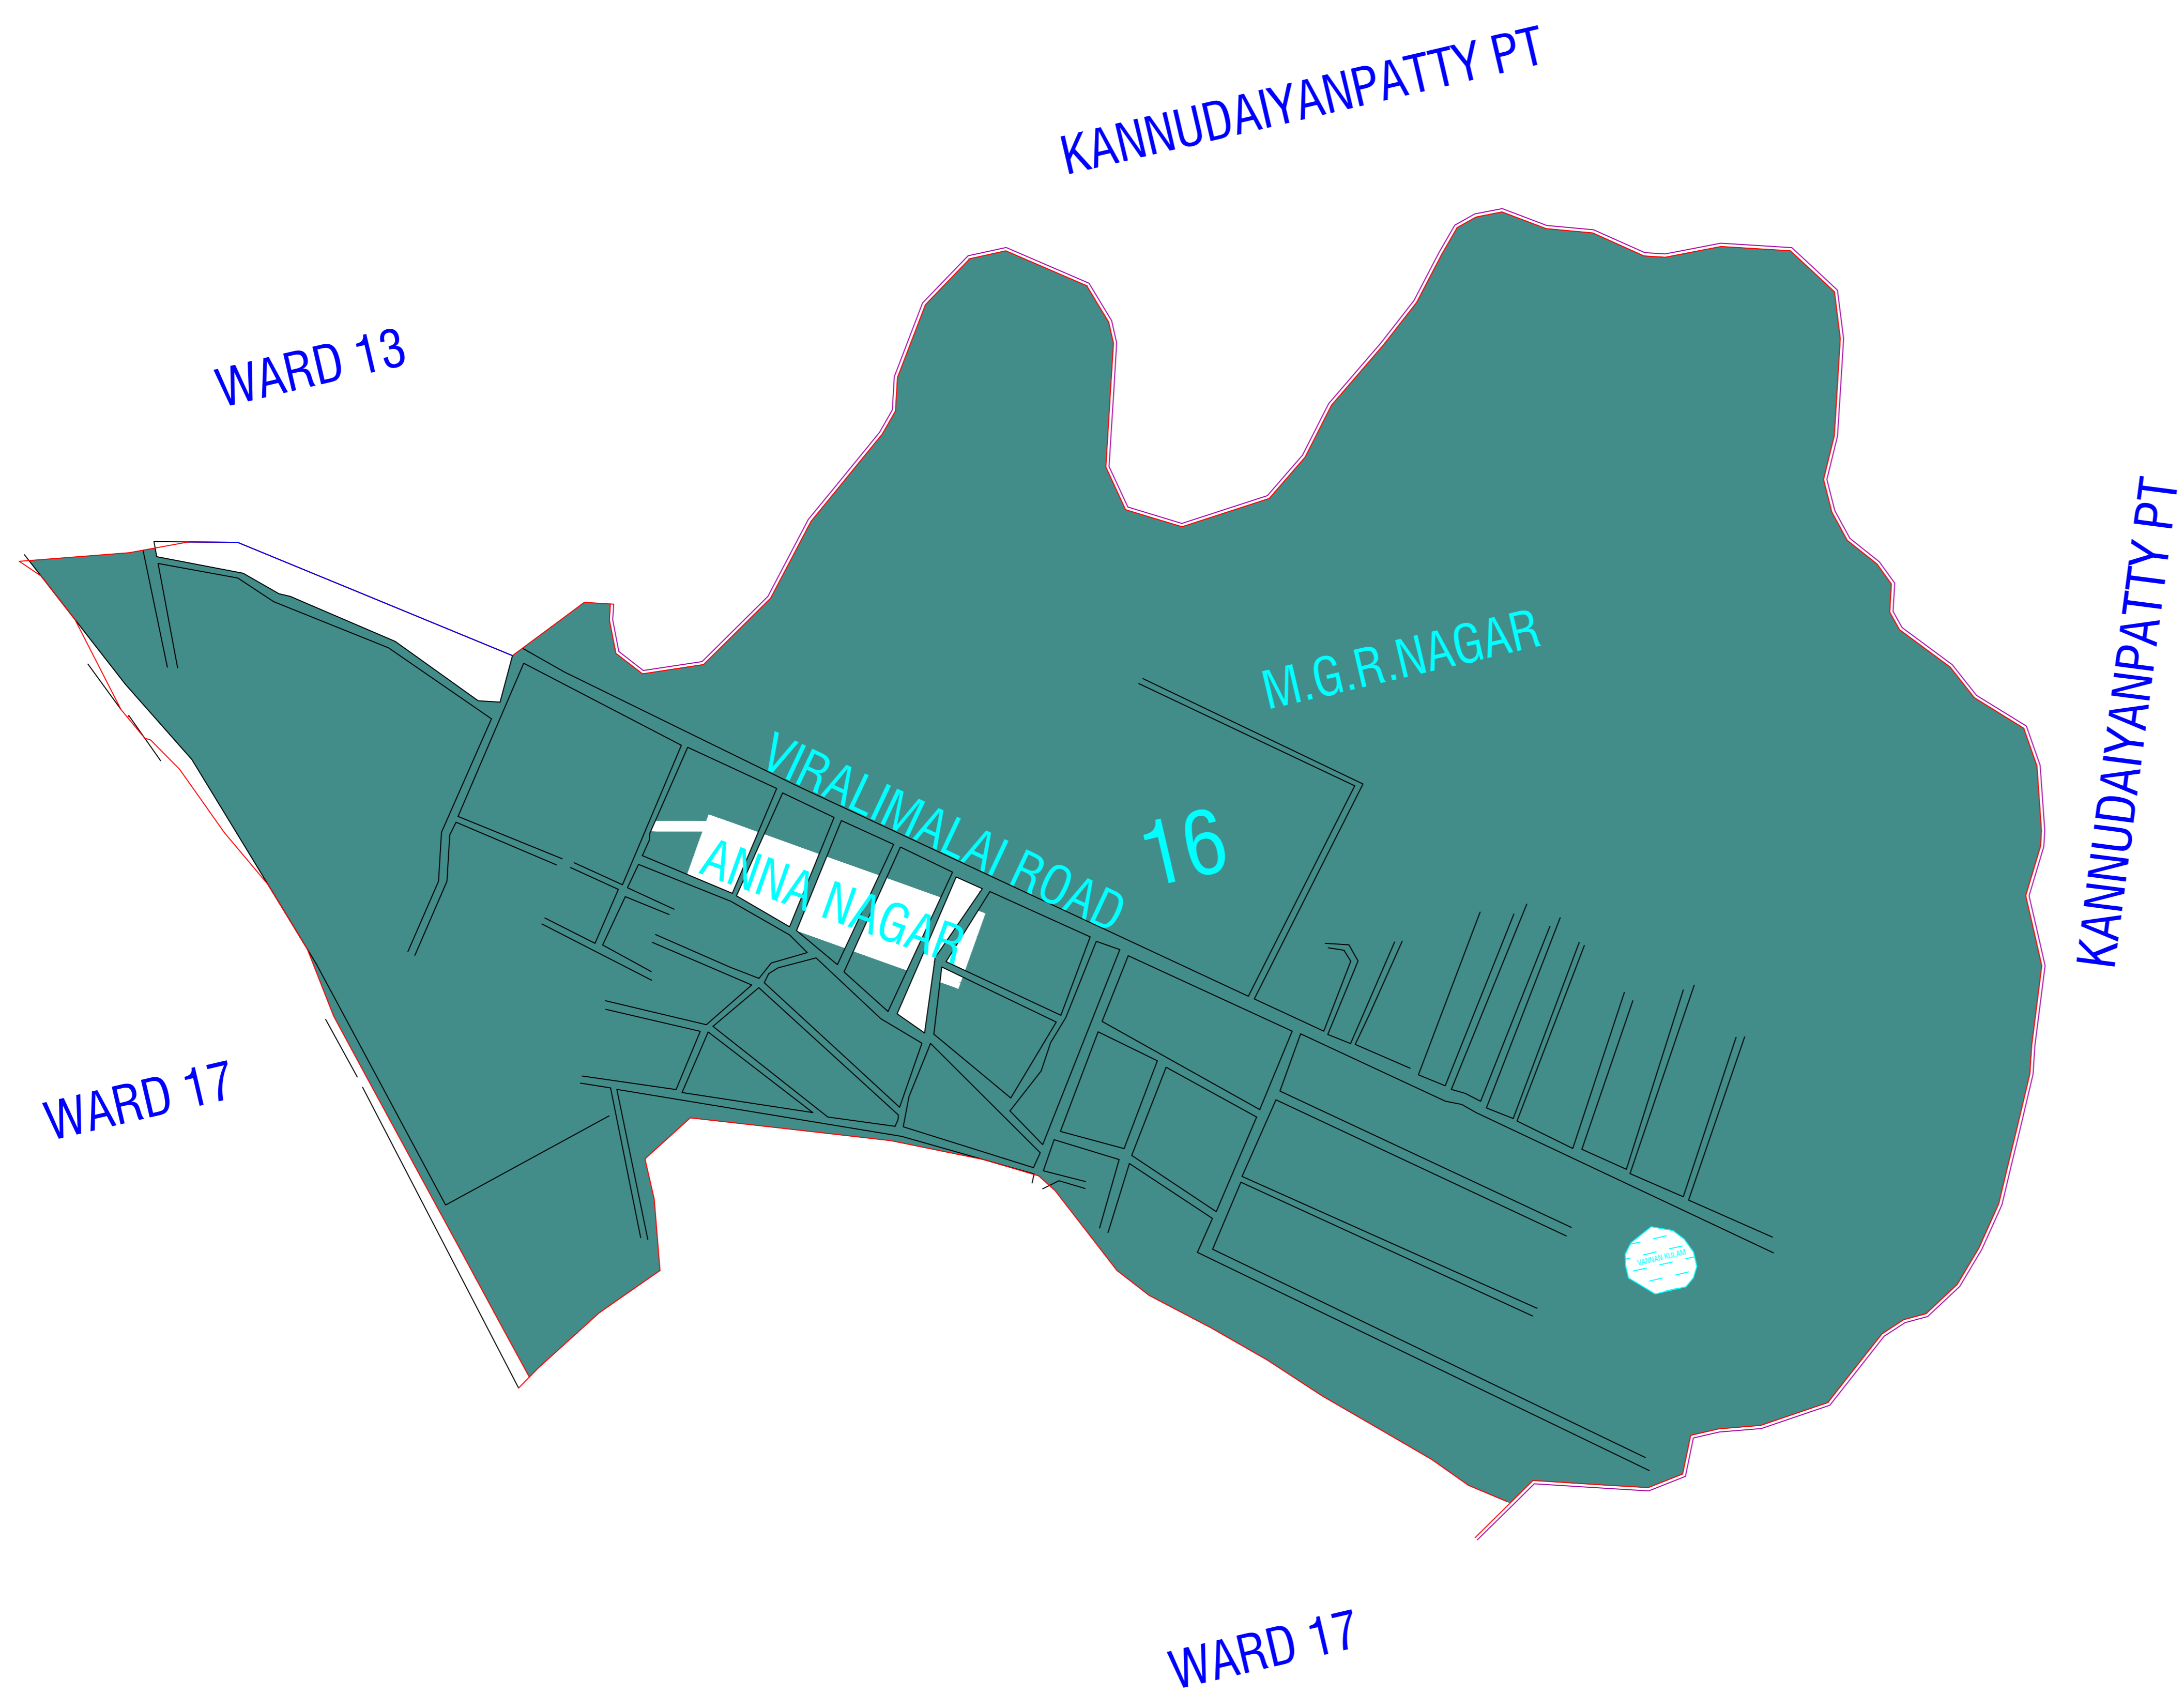

# THIRUCHIRAPALLI DISTRICT

## MANAPPARAI MUNICIPALITY

### Delimitation Ward Map

STREET NAME:	No. OF RESIDENCY	POPULATION
ANNA NAGAR VIRALIMALAI ROAD M.G.R.NAGAR	116 136 156	1463
<b>TOTAL</b>	<b>408</b>	<b>1463</b>

- Municipality Boundary
- Ward Boundary
- Road way
- Railway Track
- Highway Line
- Kulam and River