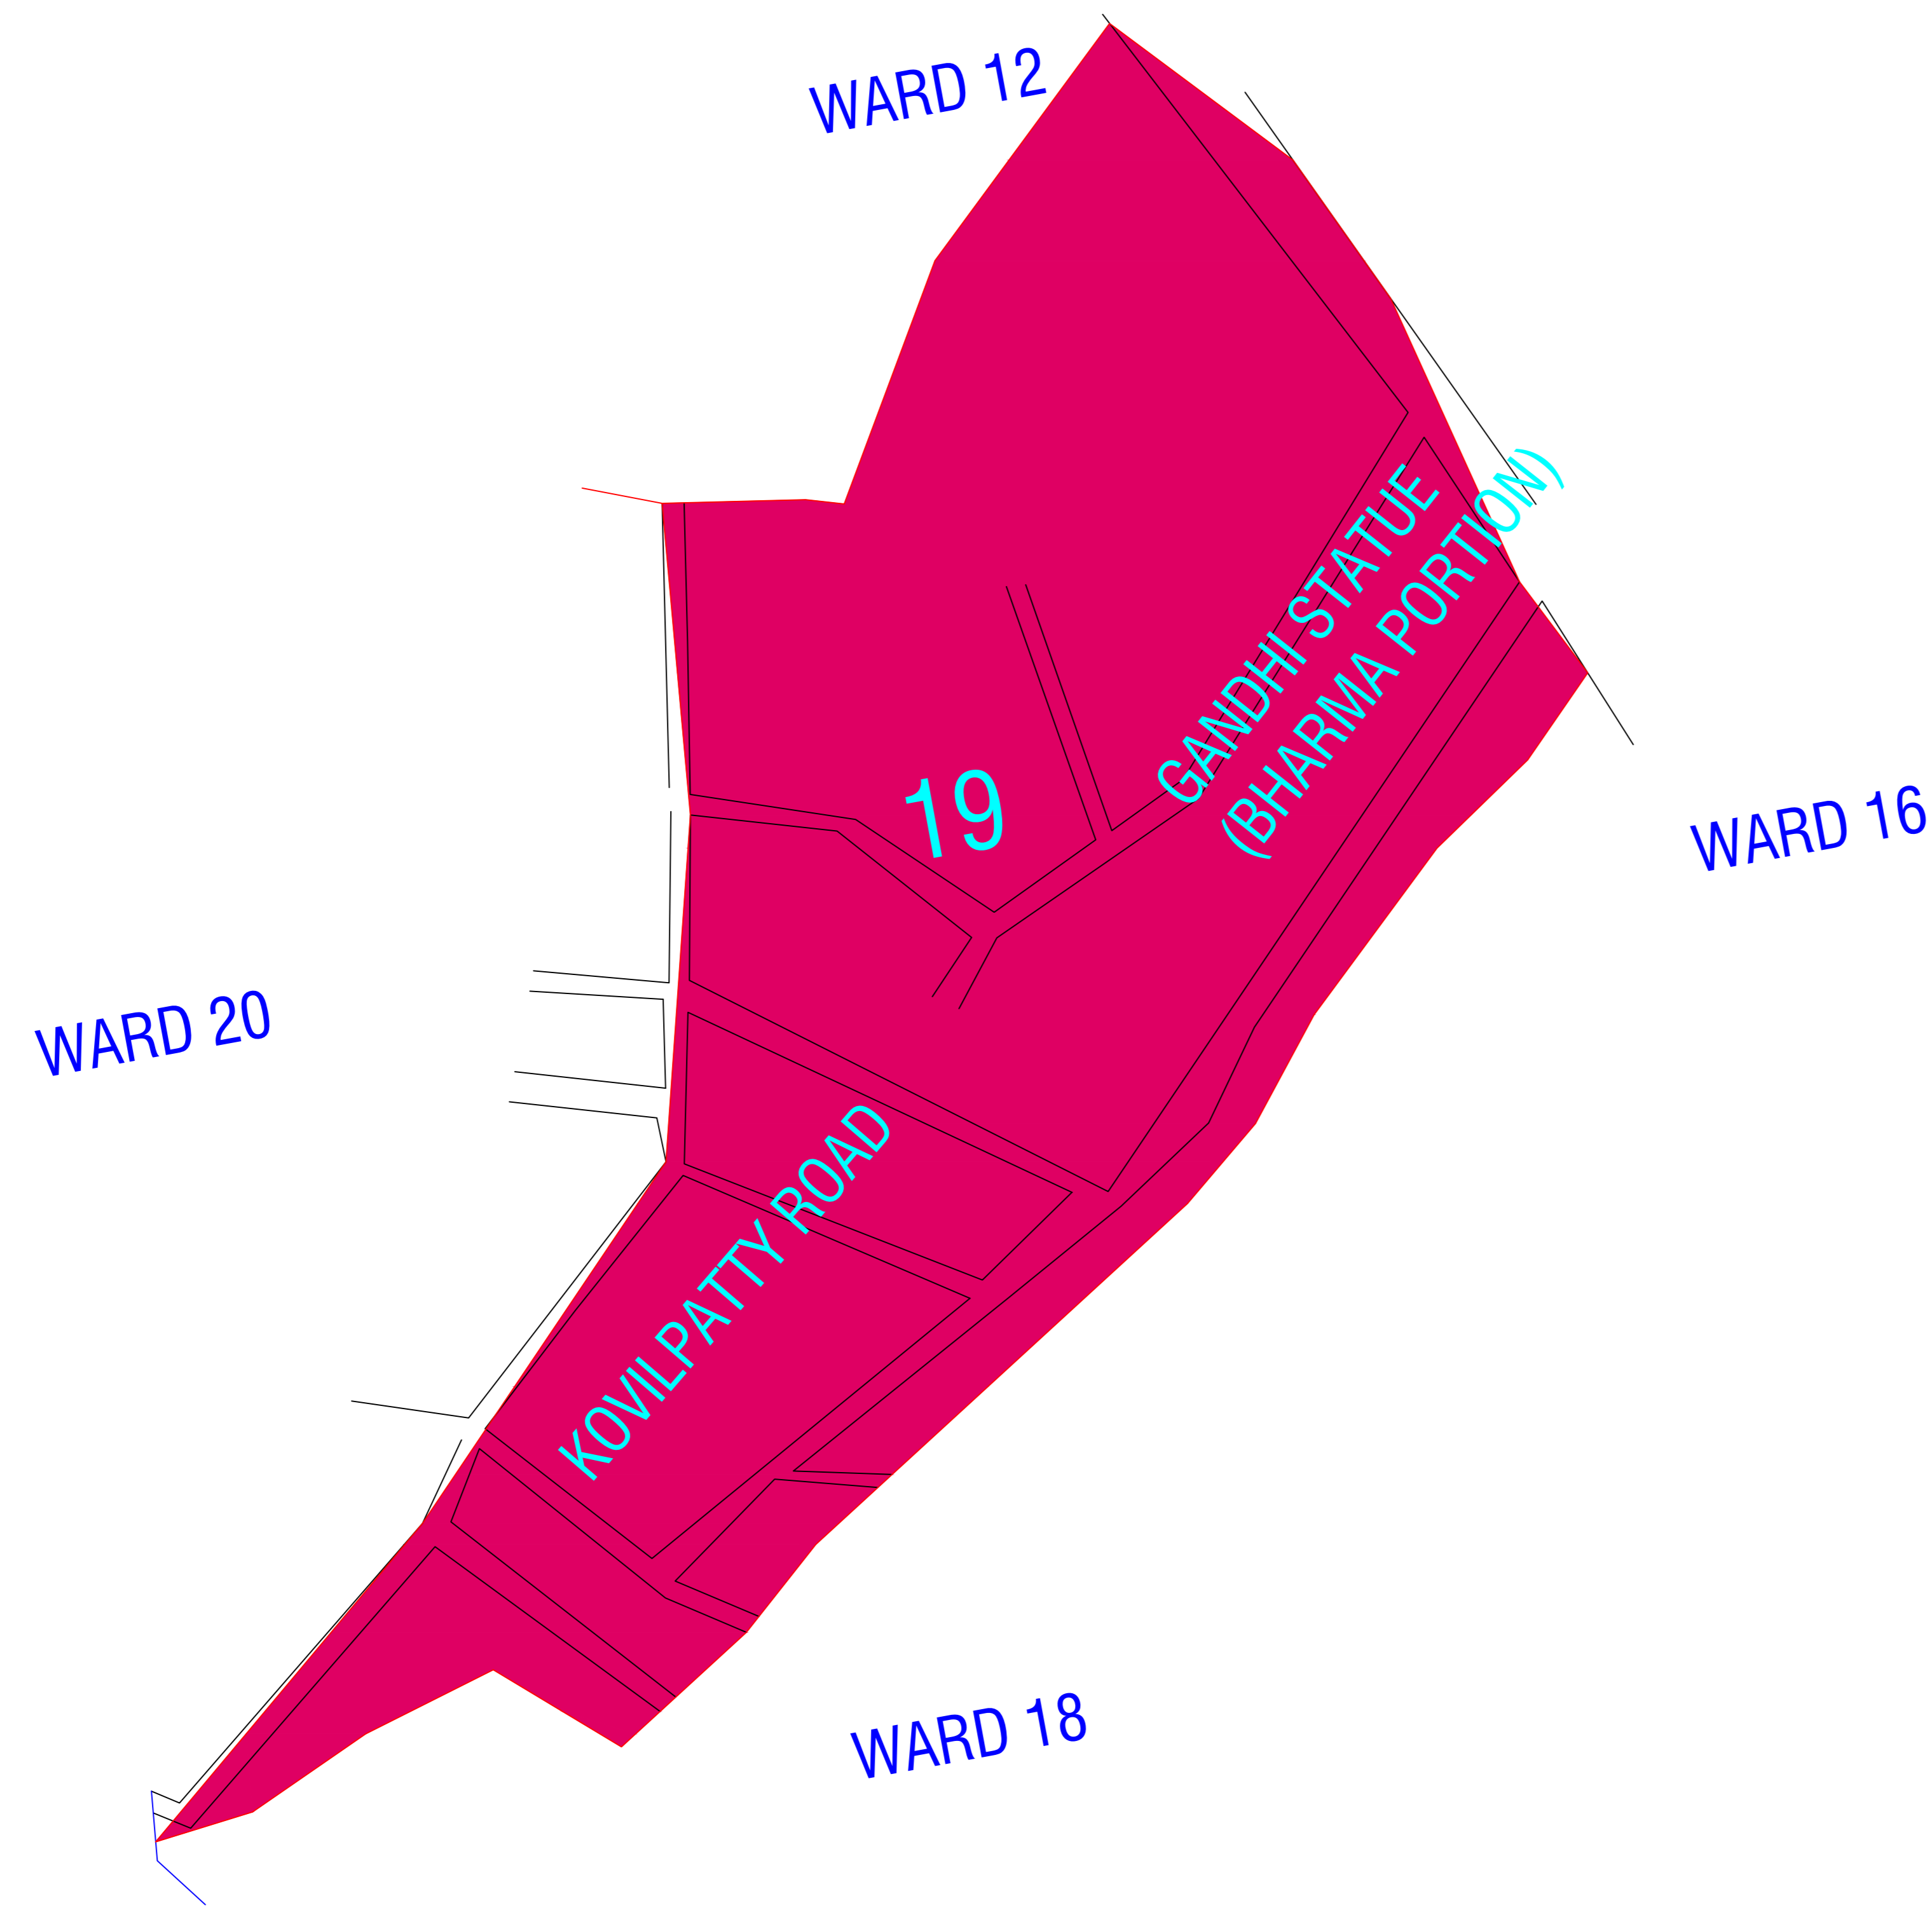

THIRUCHIRAPALLI DISTRICT MANAPPARAI MUNICIPALITY Delimitation Ward Map

WARD NO:19

STREET NAME:	No. OF RESIDENCY	POPULATION
GANDHI STATUE (BHARMA PORTION)	155	1557
KOVILPATTY ROAD SOUTH	277	
TOTAL	432	1557

- Municipality Boundary
- Ward Boundary
- Road way
- Railway Track
- Highway Line
- Kulam and River

TOWN PLANNING
INSPECTOR

COMMISSIONER
MANAPPARAI MUNICIPALITY