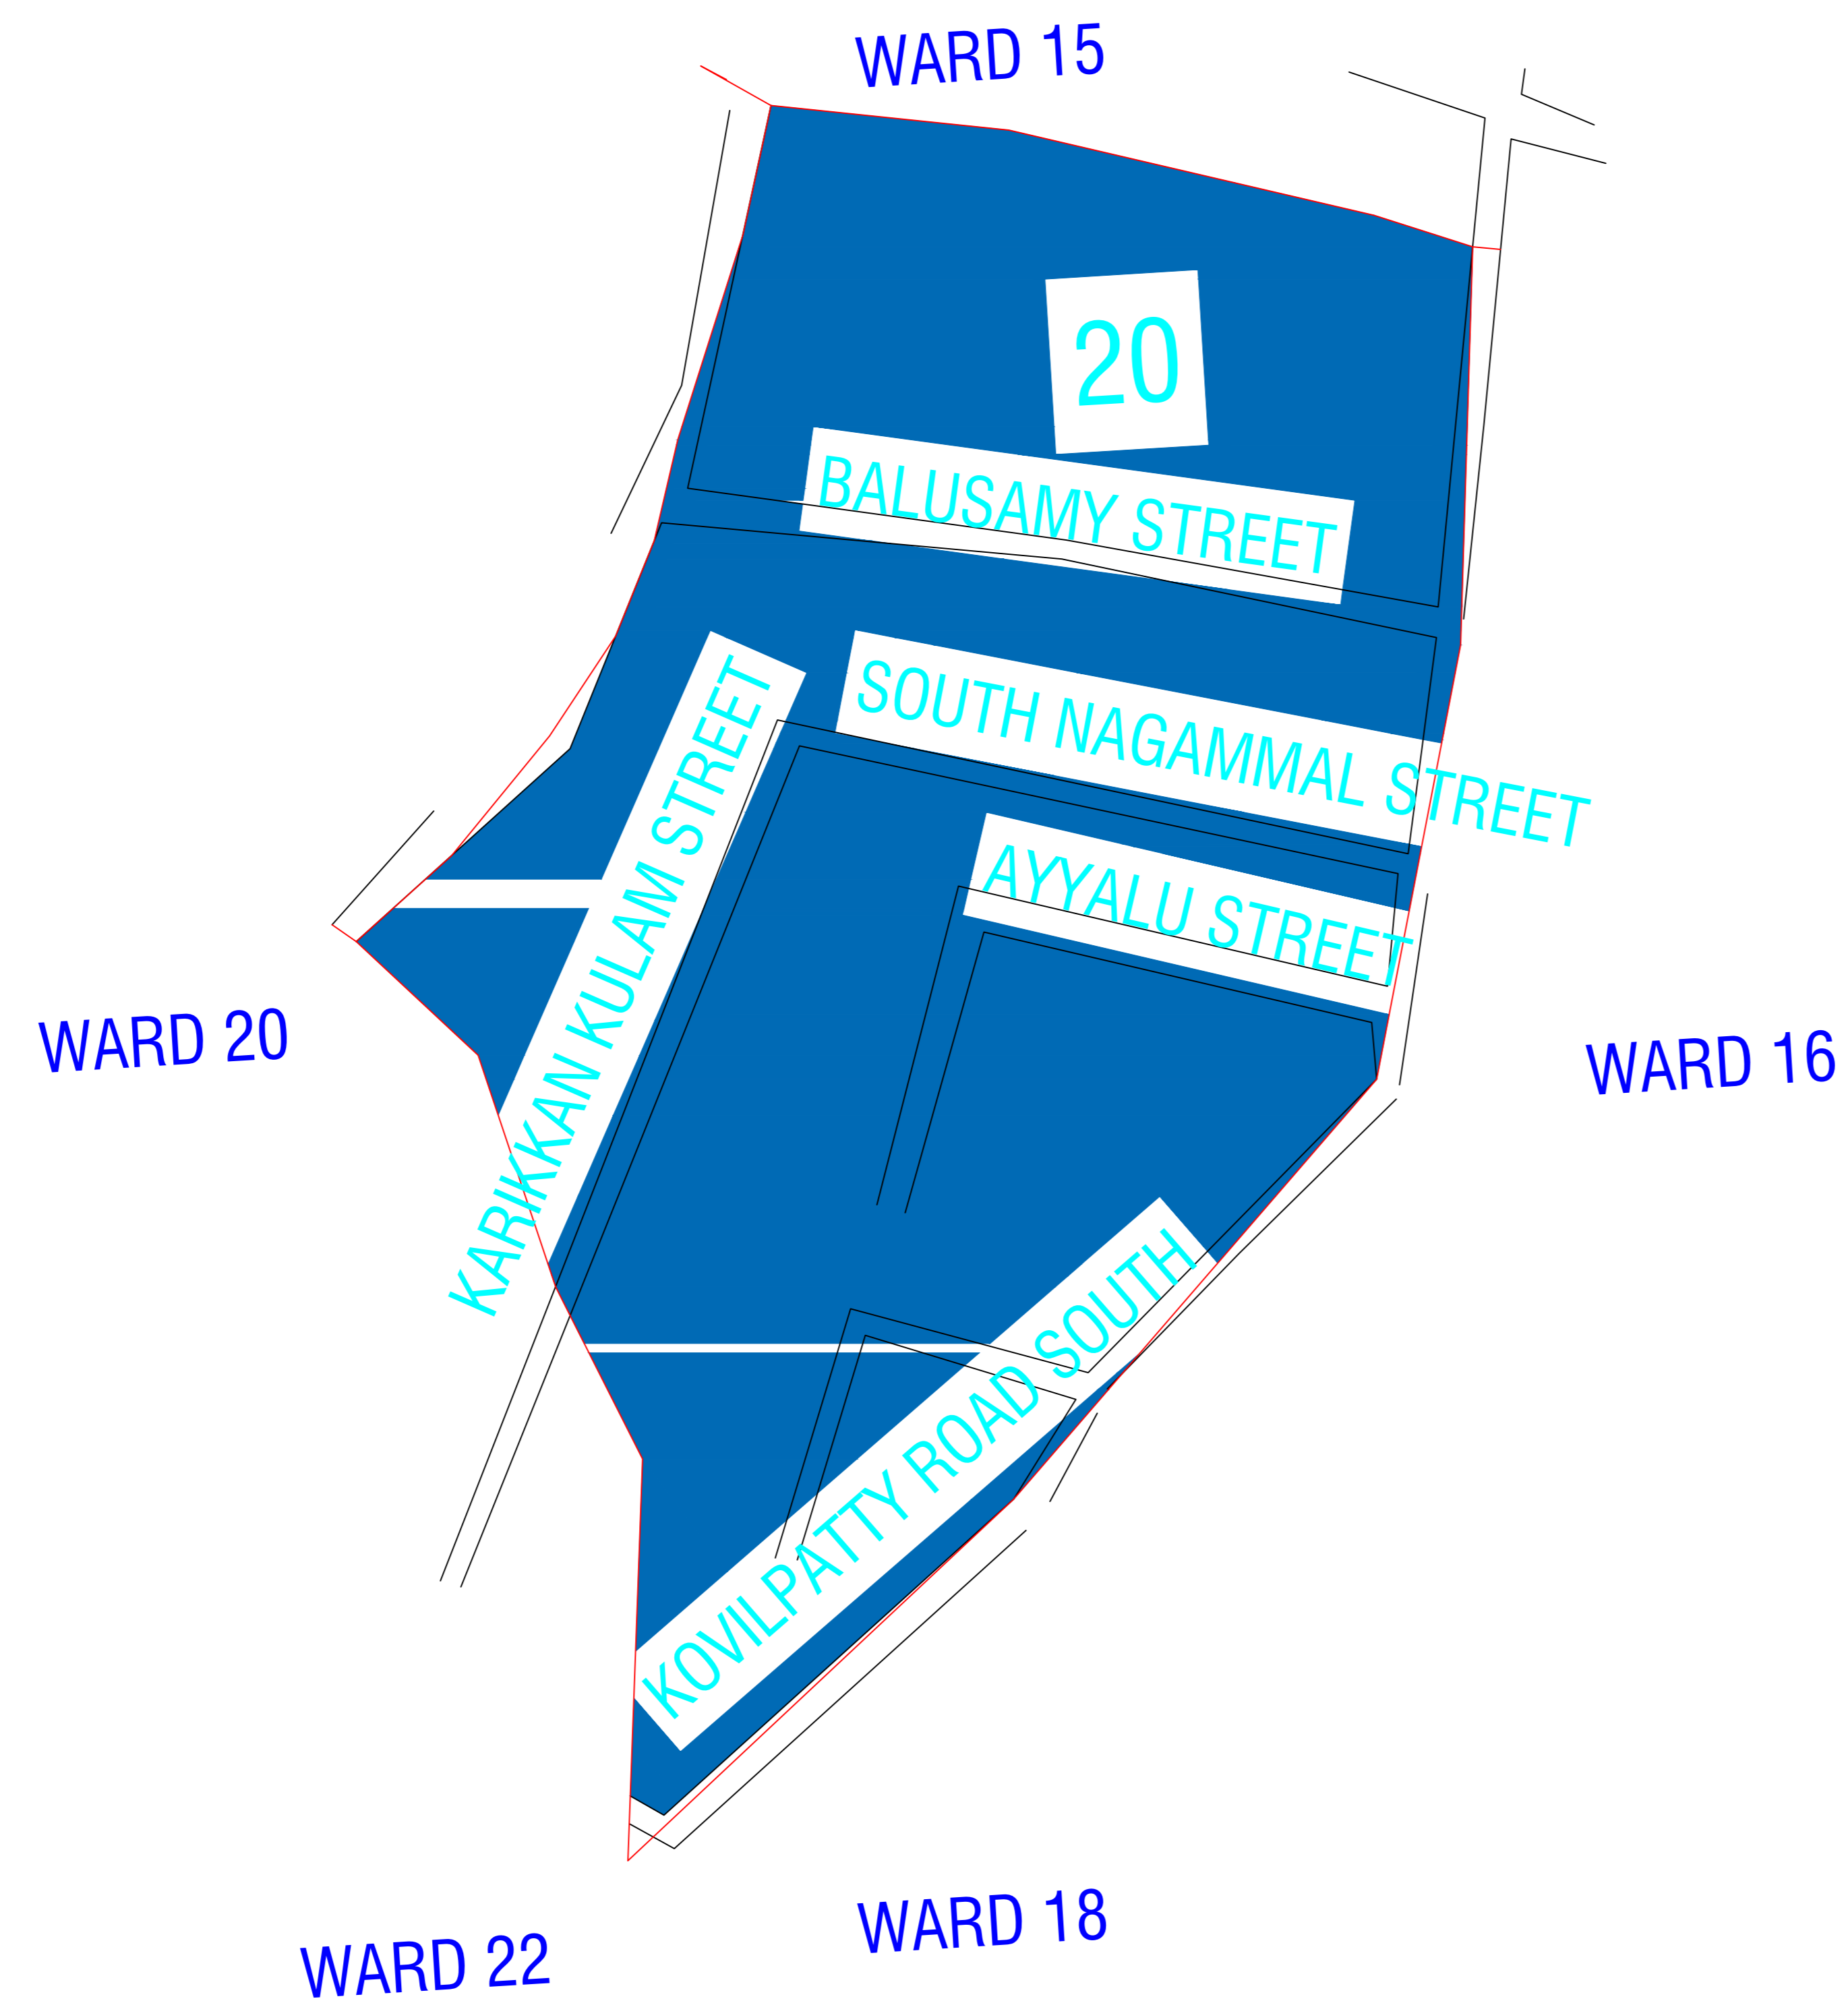

THIRUCHIRAPALLI DISTRICT MANAPPARAI MUNICIPALITY Delimitation Ward Map

WARD NO:20

STREET NAME:	No. OF RESIDENCY	POPULATION
KOVILPATTY ROAD SOUTH	19	1543
KARIKKAN KULAM STREET	45	
AYYALU STREET	58	
SOUTH NAGAMMAL STREET	31	
BALUSAMY STREET	255	
TOTAL	428	1543

- Municipality Boundary
- Ward Boundary
- Road way
- Railway Track
- Highway Line
- Kulam and River

TOWN PLANNING
INSPECTOR

COMMISSIONER
MANAPPARAI MUNICIPALITY