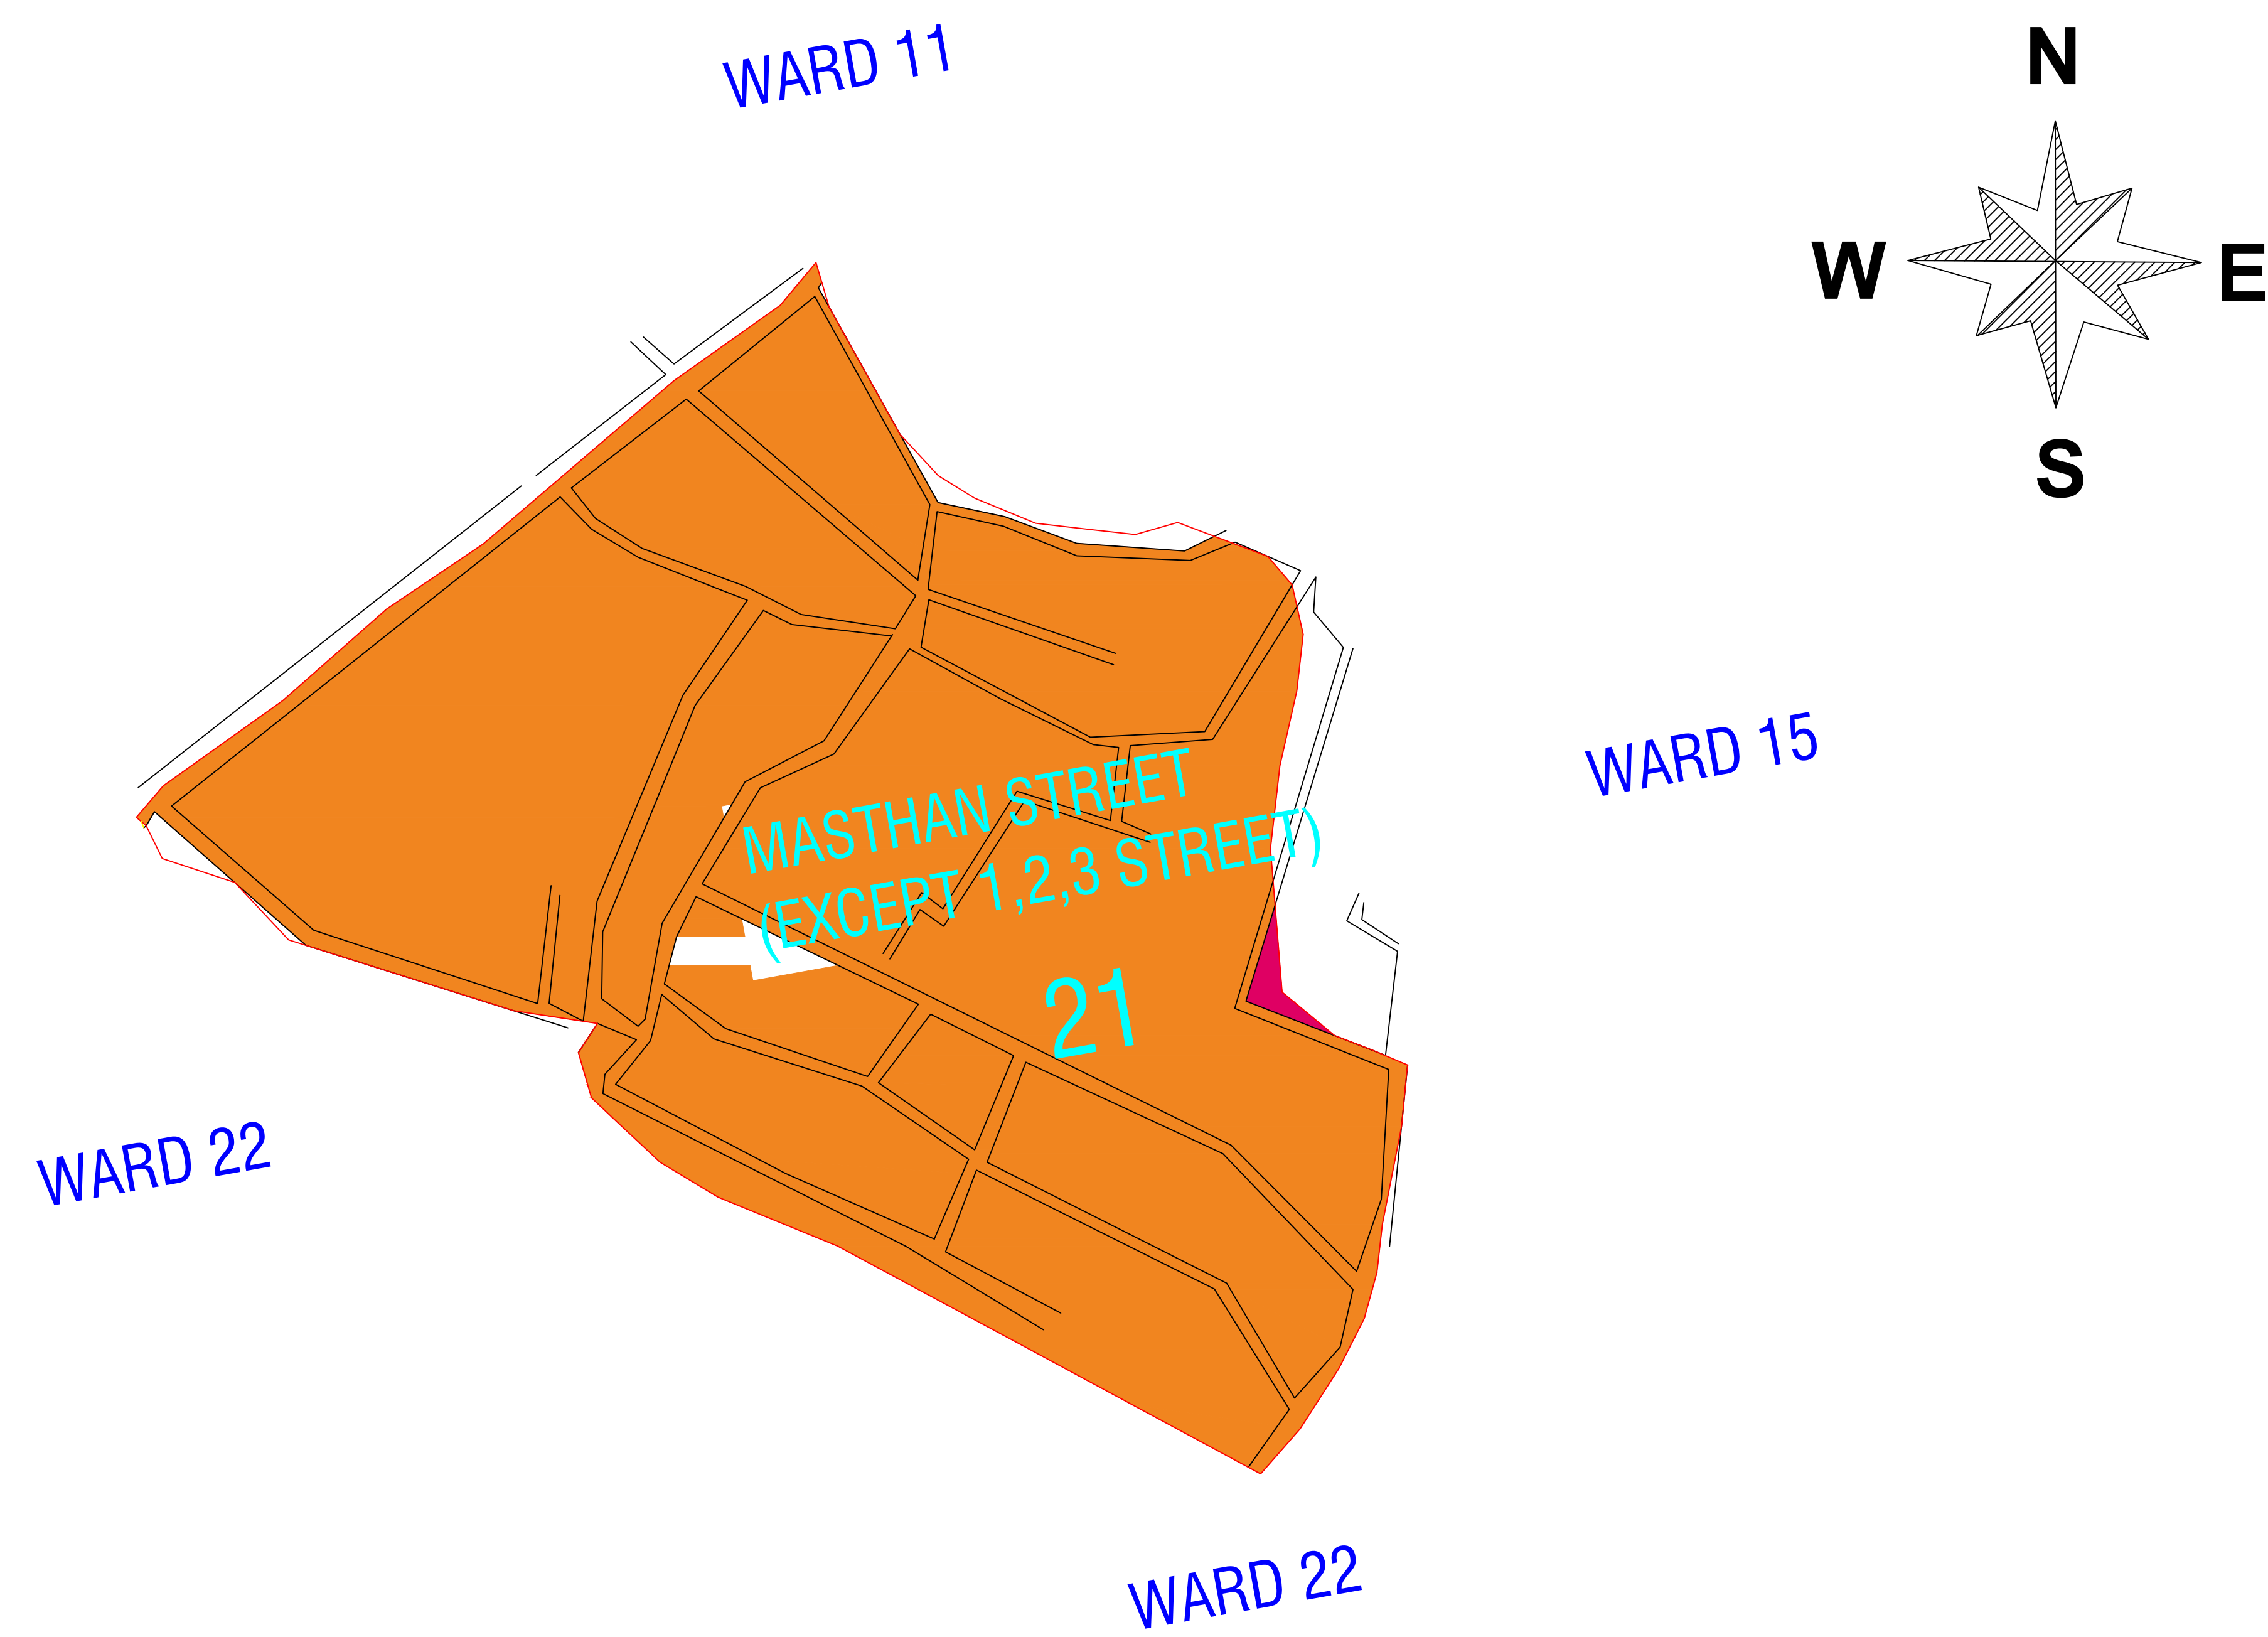

THIRUCHIRAPALLI DISTRICT MANAPPARAI MUNICIPALITY Delimitation Ward Map

WARD NO:21

STREET NAME:	No. OF RESIDENCY	POPULATION
MASTHAN STREET (EXCEPT 1,2,3 STREET)	430	1550
TOTAL	430	1550

- Municipality Boundary
- Ward Boundary
- Road way
- Railway Track
- Highway Line
- Kulam and River