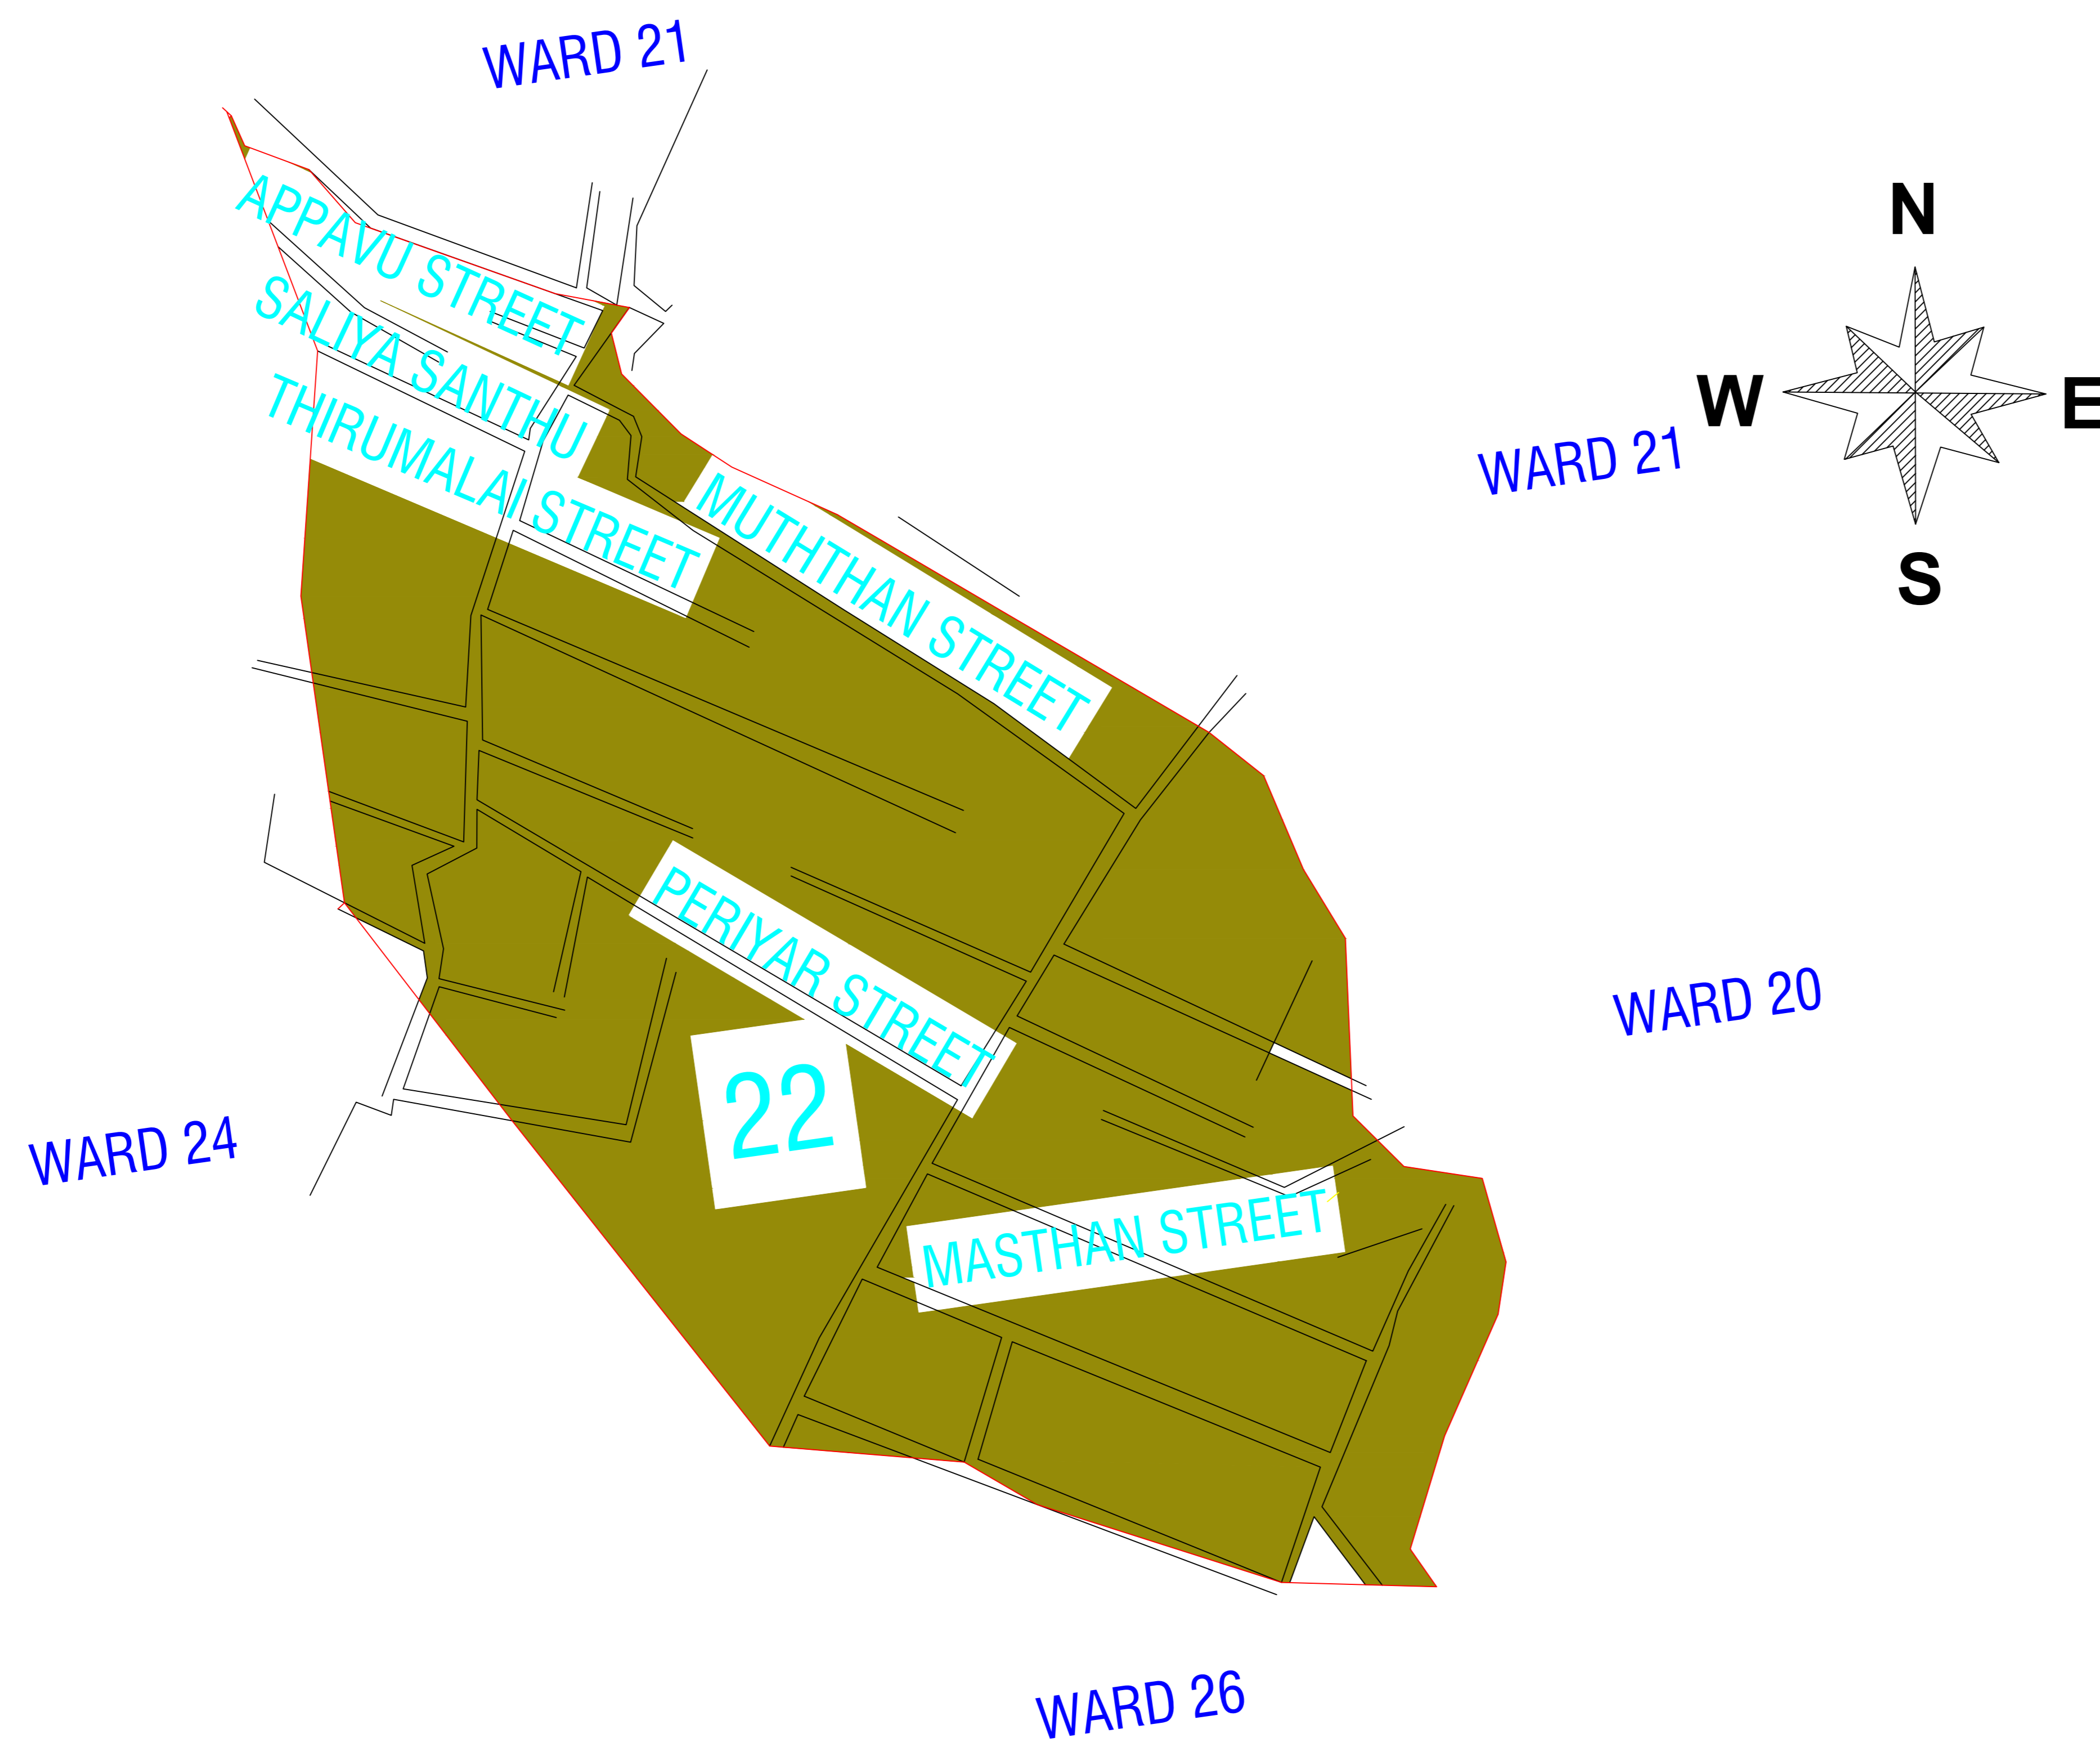

# THIRUCHIRAPALLI DISTRICT MANAPPARAI MUNICIPALITY Delimitation Ward Map

STREET NAME:	No. OF RESIDENCY	POPULATION
MASTHAN STREET	21	1535
PERIYAR STREET	143	
THIRUMALAI STREET	34	
MUTHTHAN STREET	45	
SALIYA SANTHU	44	
APPAVU STREET	139	
<b>TOTAL</b>	<b>426</b>	<b>1535</b>

**WARD NO:22**

- Municipality Boundary
- Ward Boundary
- Road way
- Railway Track
- Highway Line
- Kulam and River

TOWN PLANNING  
INSPECTOR

COMMISSIONER  
MANAPPARAI MUNICIPALITY