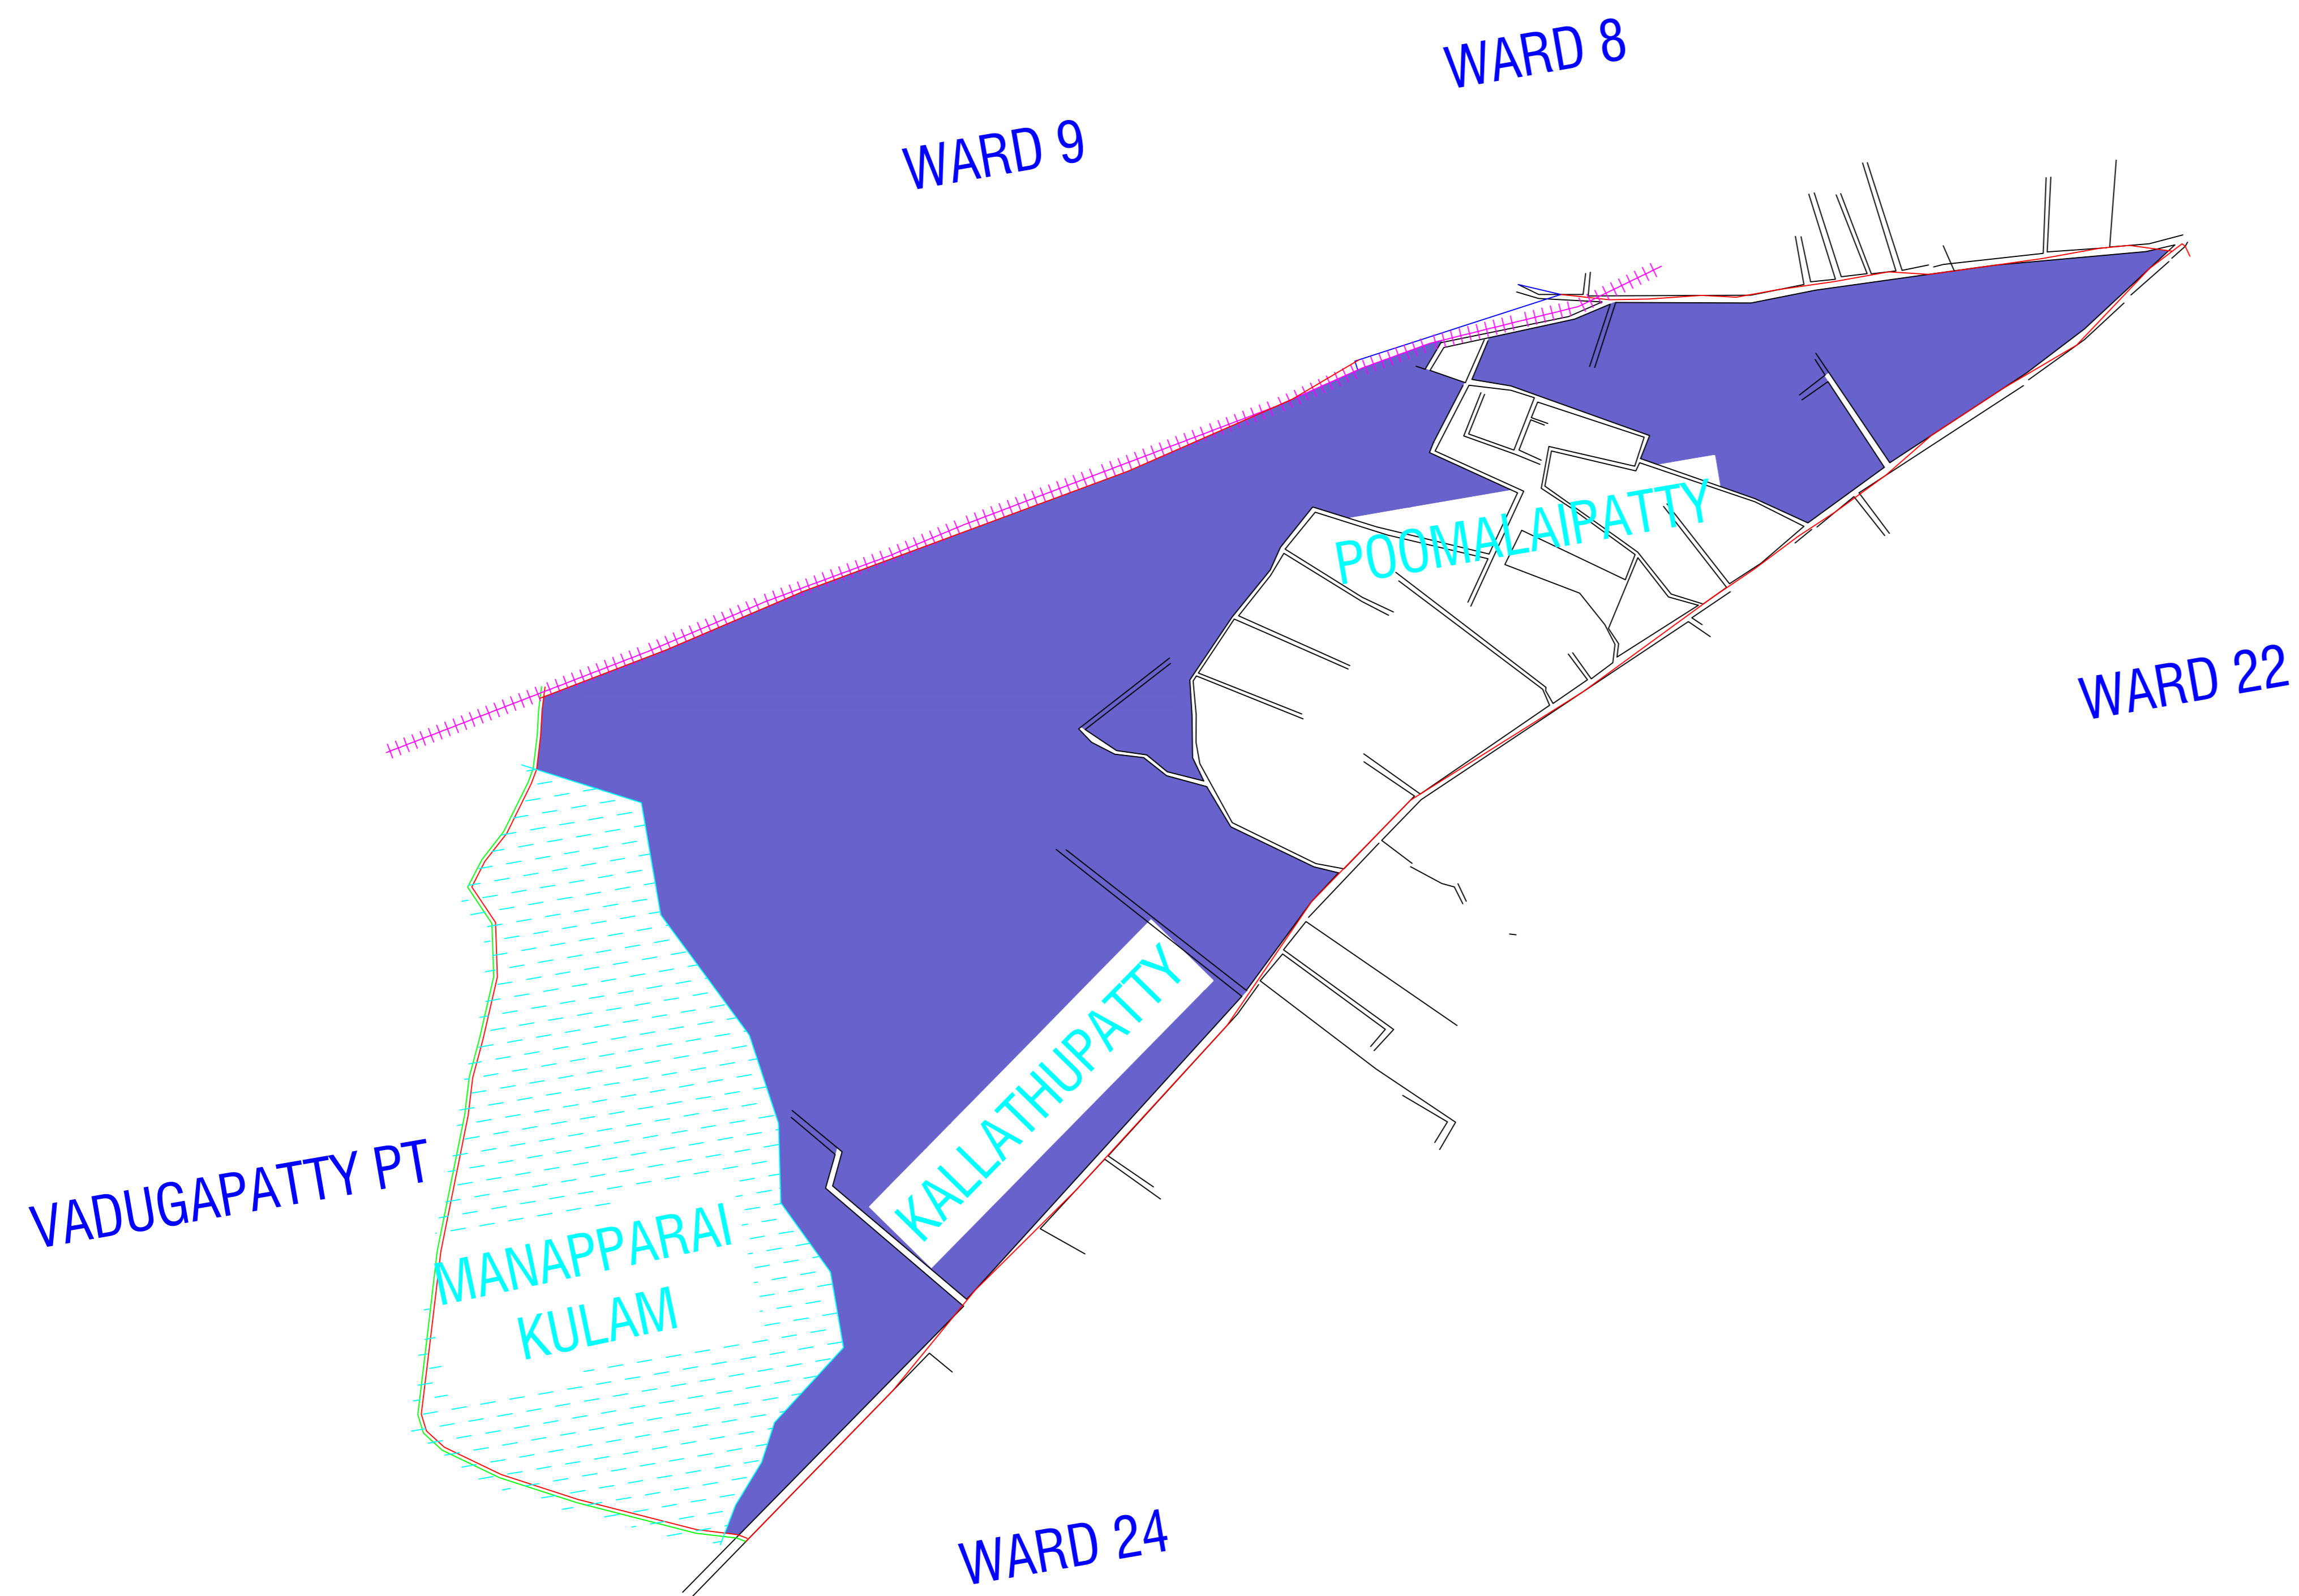

THIRUCHIRAPALLI DISTRICT MANAPPARAI MUNICIPALITY Delimitation Ward Map

STREET NAME:	No. OF RESIDENCY	POPULATION
POMMALAIPATTY KALLATHUPATTY	273 164	1575
TOTAL	437	1575

WARD NO:23

- Municipality Boundary
- Ward Boundary
- Road way
- Railway Track
- Highway Line
- Kulam and River

TOWN PLANNING
INSPECTOR

COMMISSIONER
MANAPPARAI MUNICIPALITY