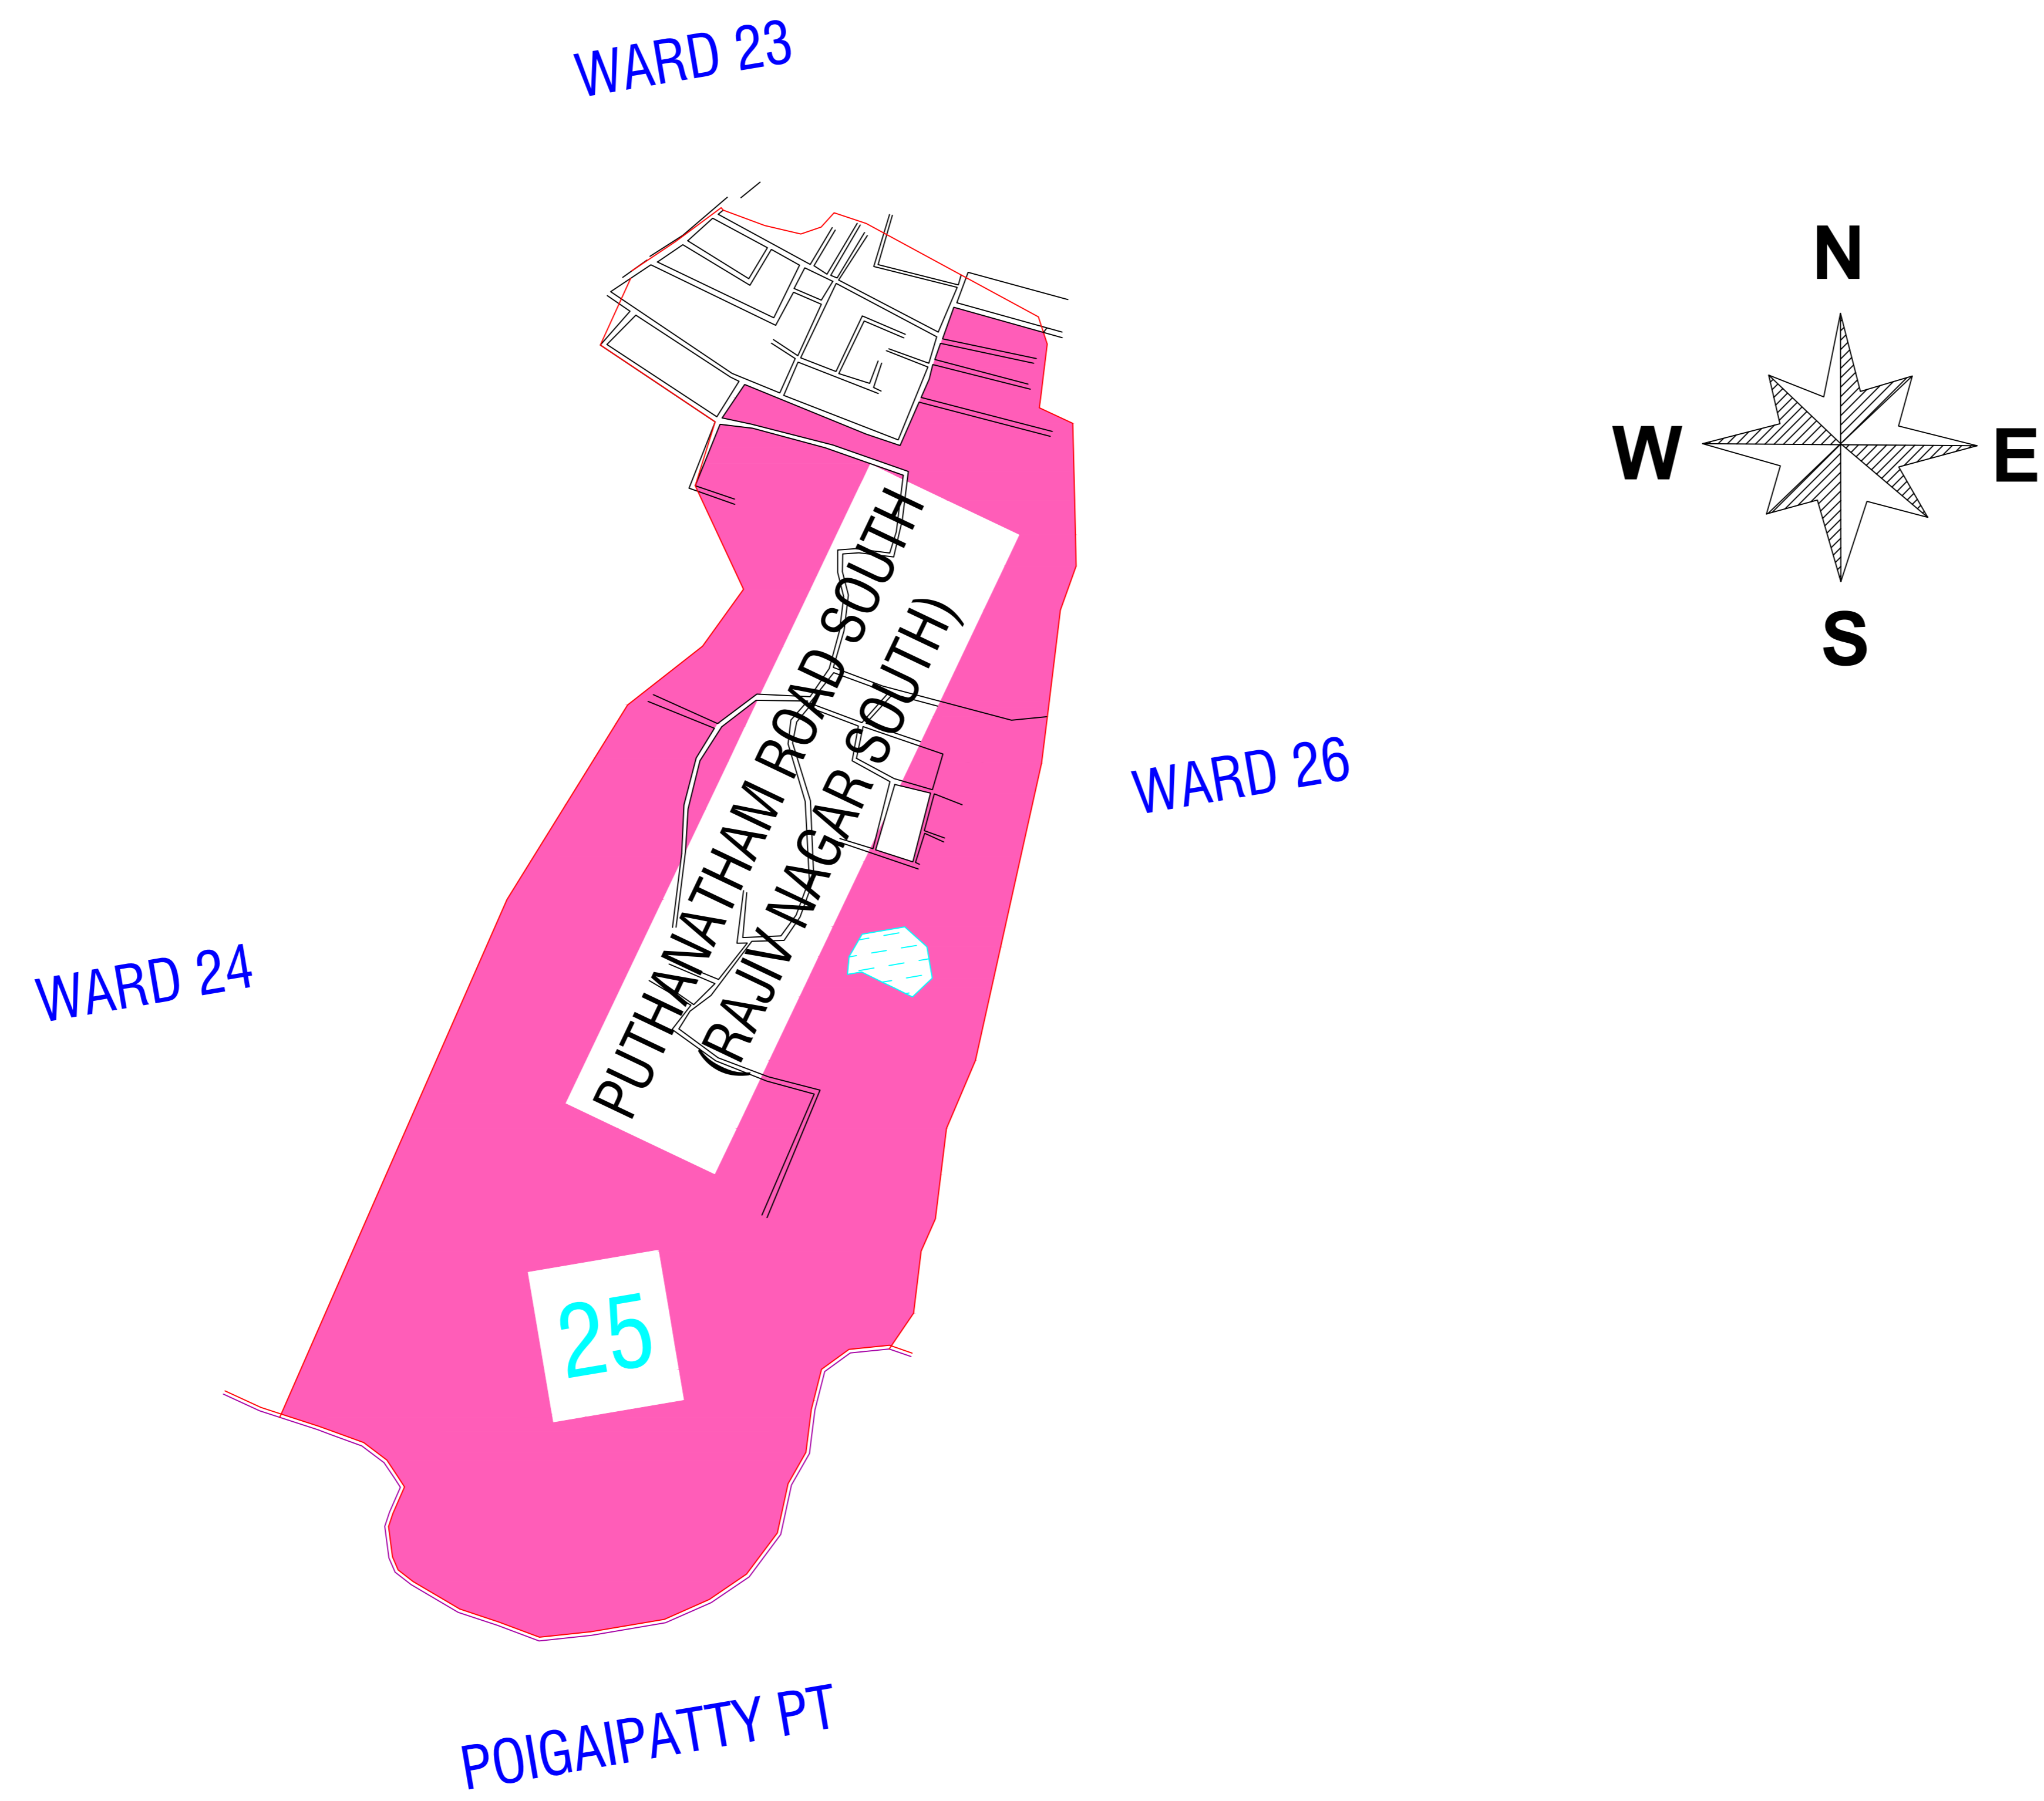

THIRUCHIRAPALLI DISTRICT MANAPPARAI MUNICIPALITY Delimitation Ward Map

WARD NO:25

STREET NAME:	No. OF RESIDENCY	POPULATION
PUTHANATHAM ROAD SOUTH (RAJIV NAGAR SOUTH)	197 233	1550
TOTAL	430	1550

- Municipality Boundary
- Ward Boundary
- Road way
- Railway Track
- Highway Line
- Kulam and River

TOWN PLANNING
INSPECTOR

COMMISSIONER
MANAPPARAI MUNICIPALITY