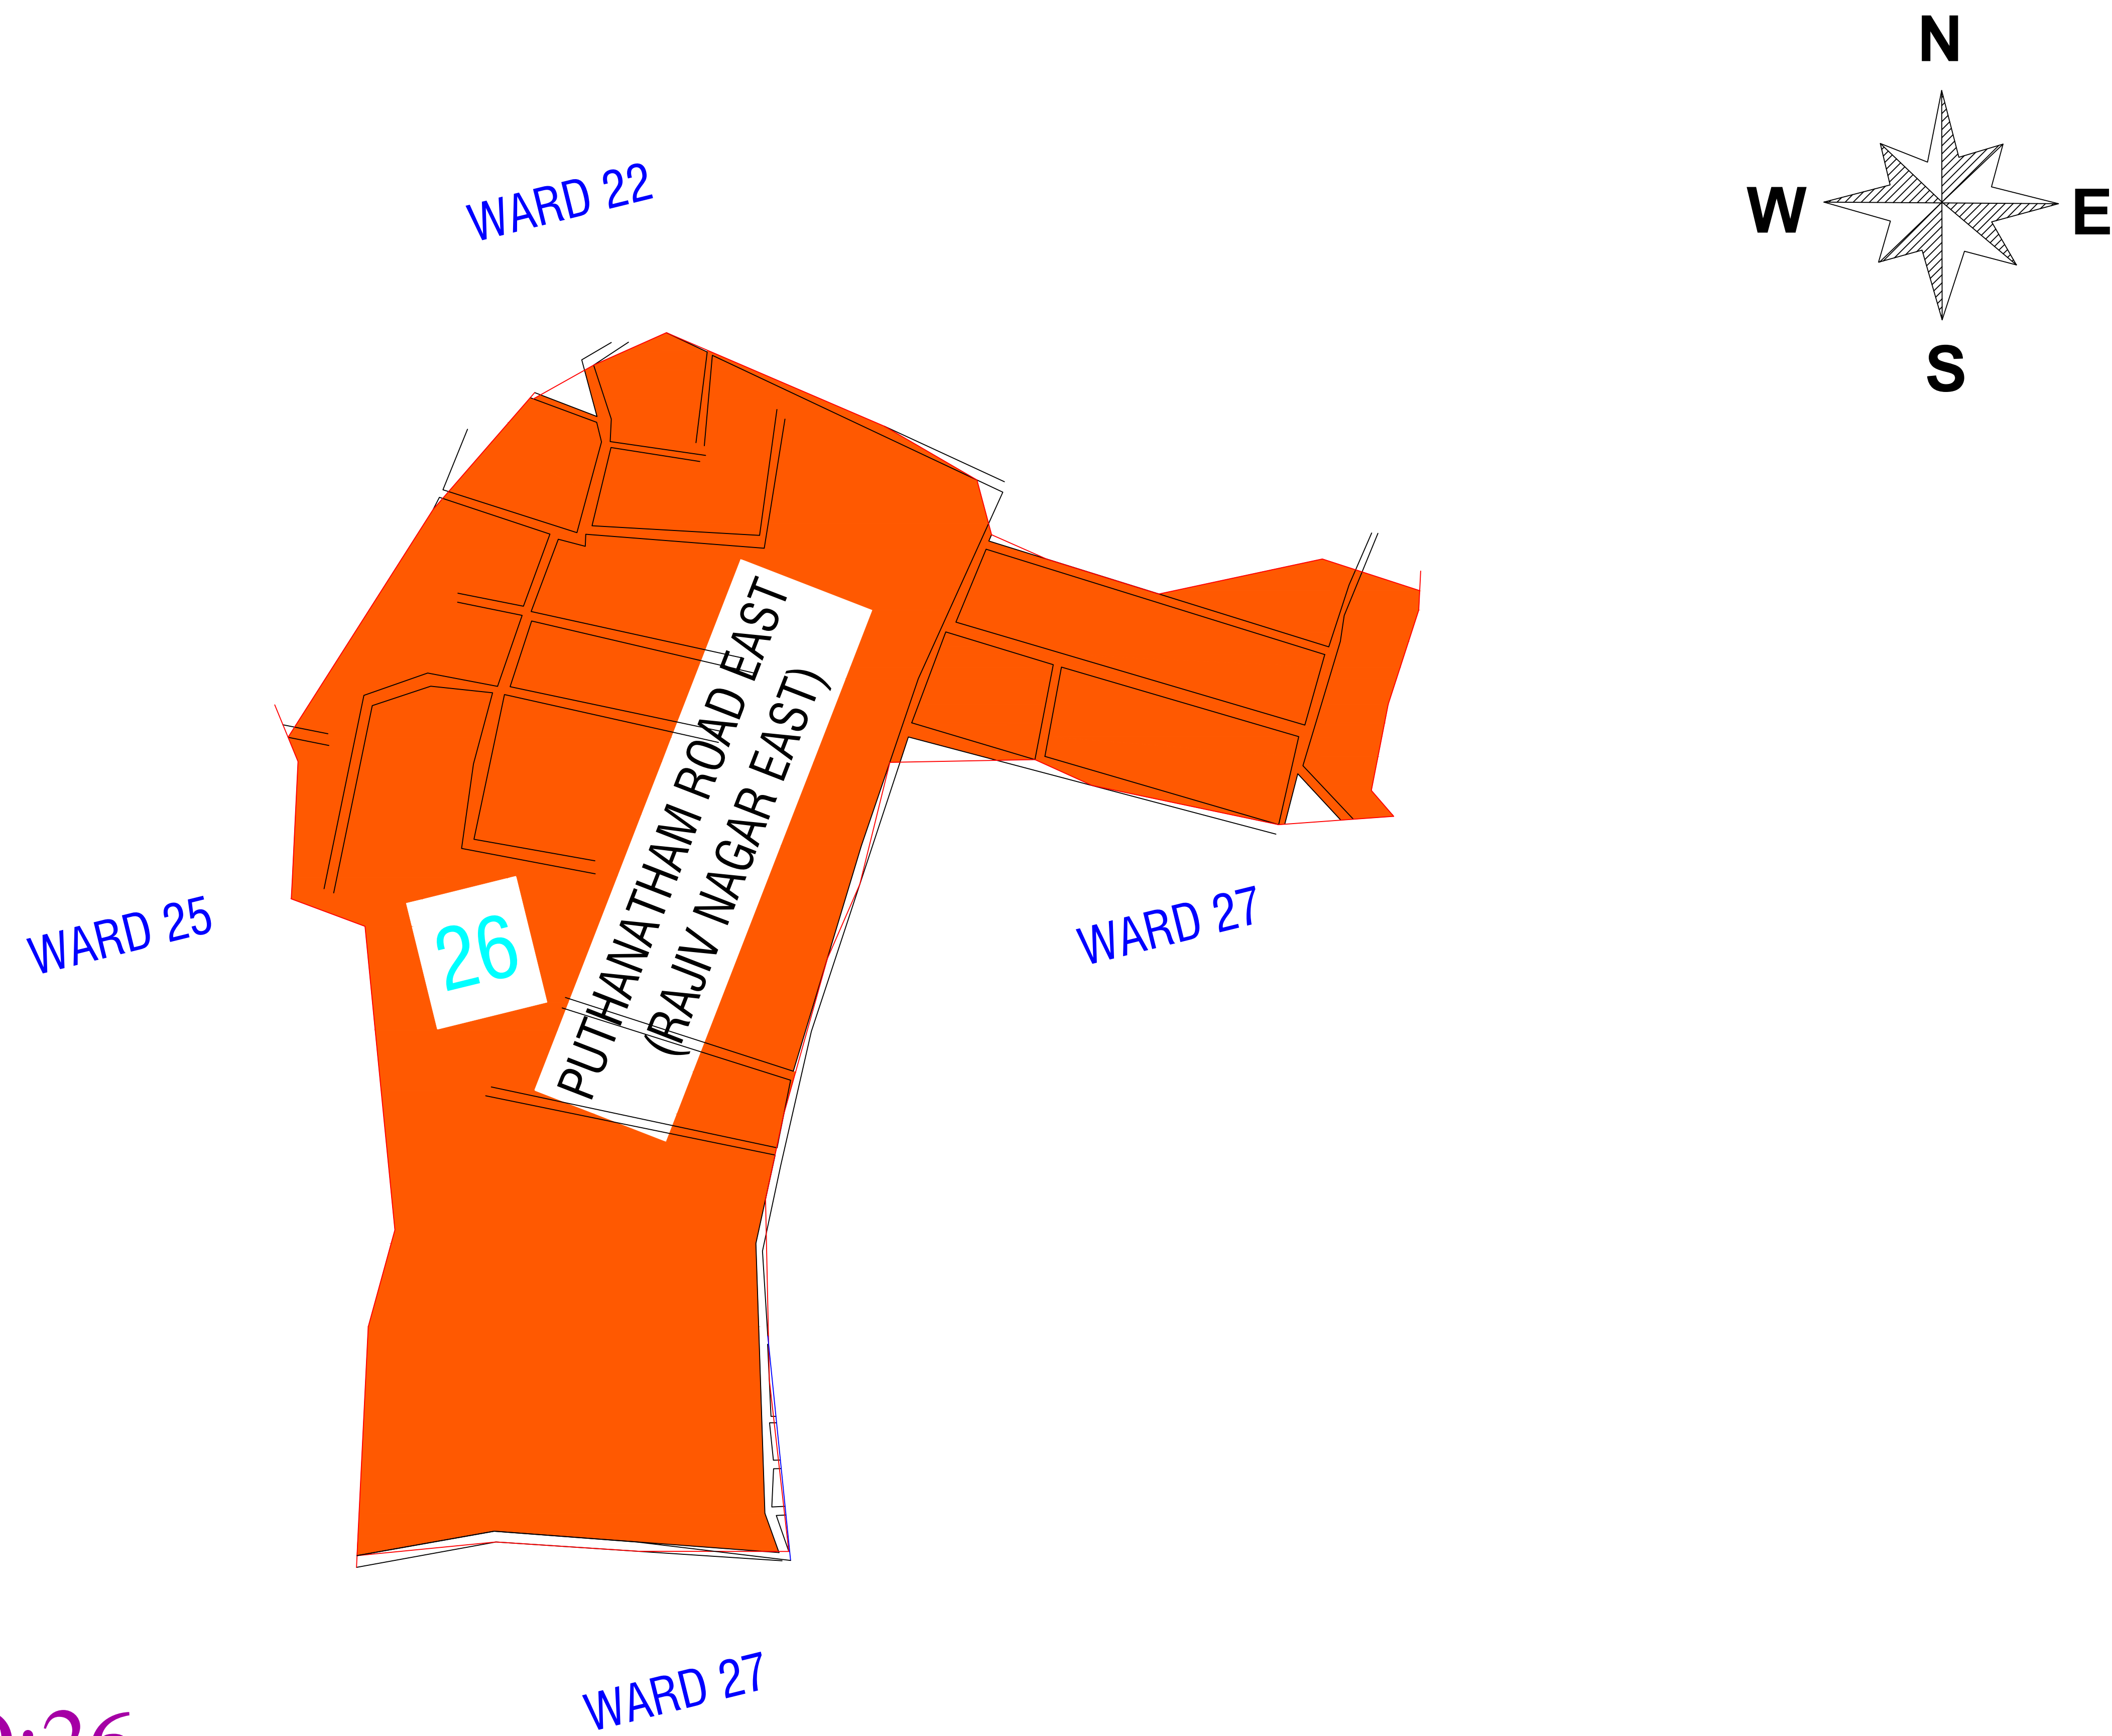

THIRUCHIRAPALLI DISTRICT MANAPPARAI MUNICIPALITY Delimitation Ward Map

STREET NAME:	No. OF RESIDENCY	POPULATION
PUTHANATHAM ROAD EAST (RAJIV NAGAR EAST)	412	1485
TOTAL	412	1485

WARD NO:26

- Municipality Boundary
- Ward Boundary
- Road way
- Railway Track
- Highway Line
- Kulam and River