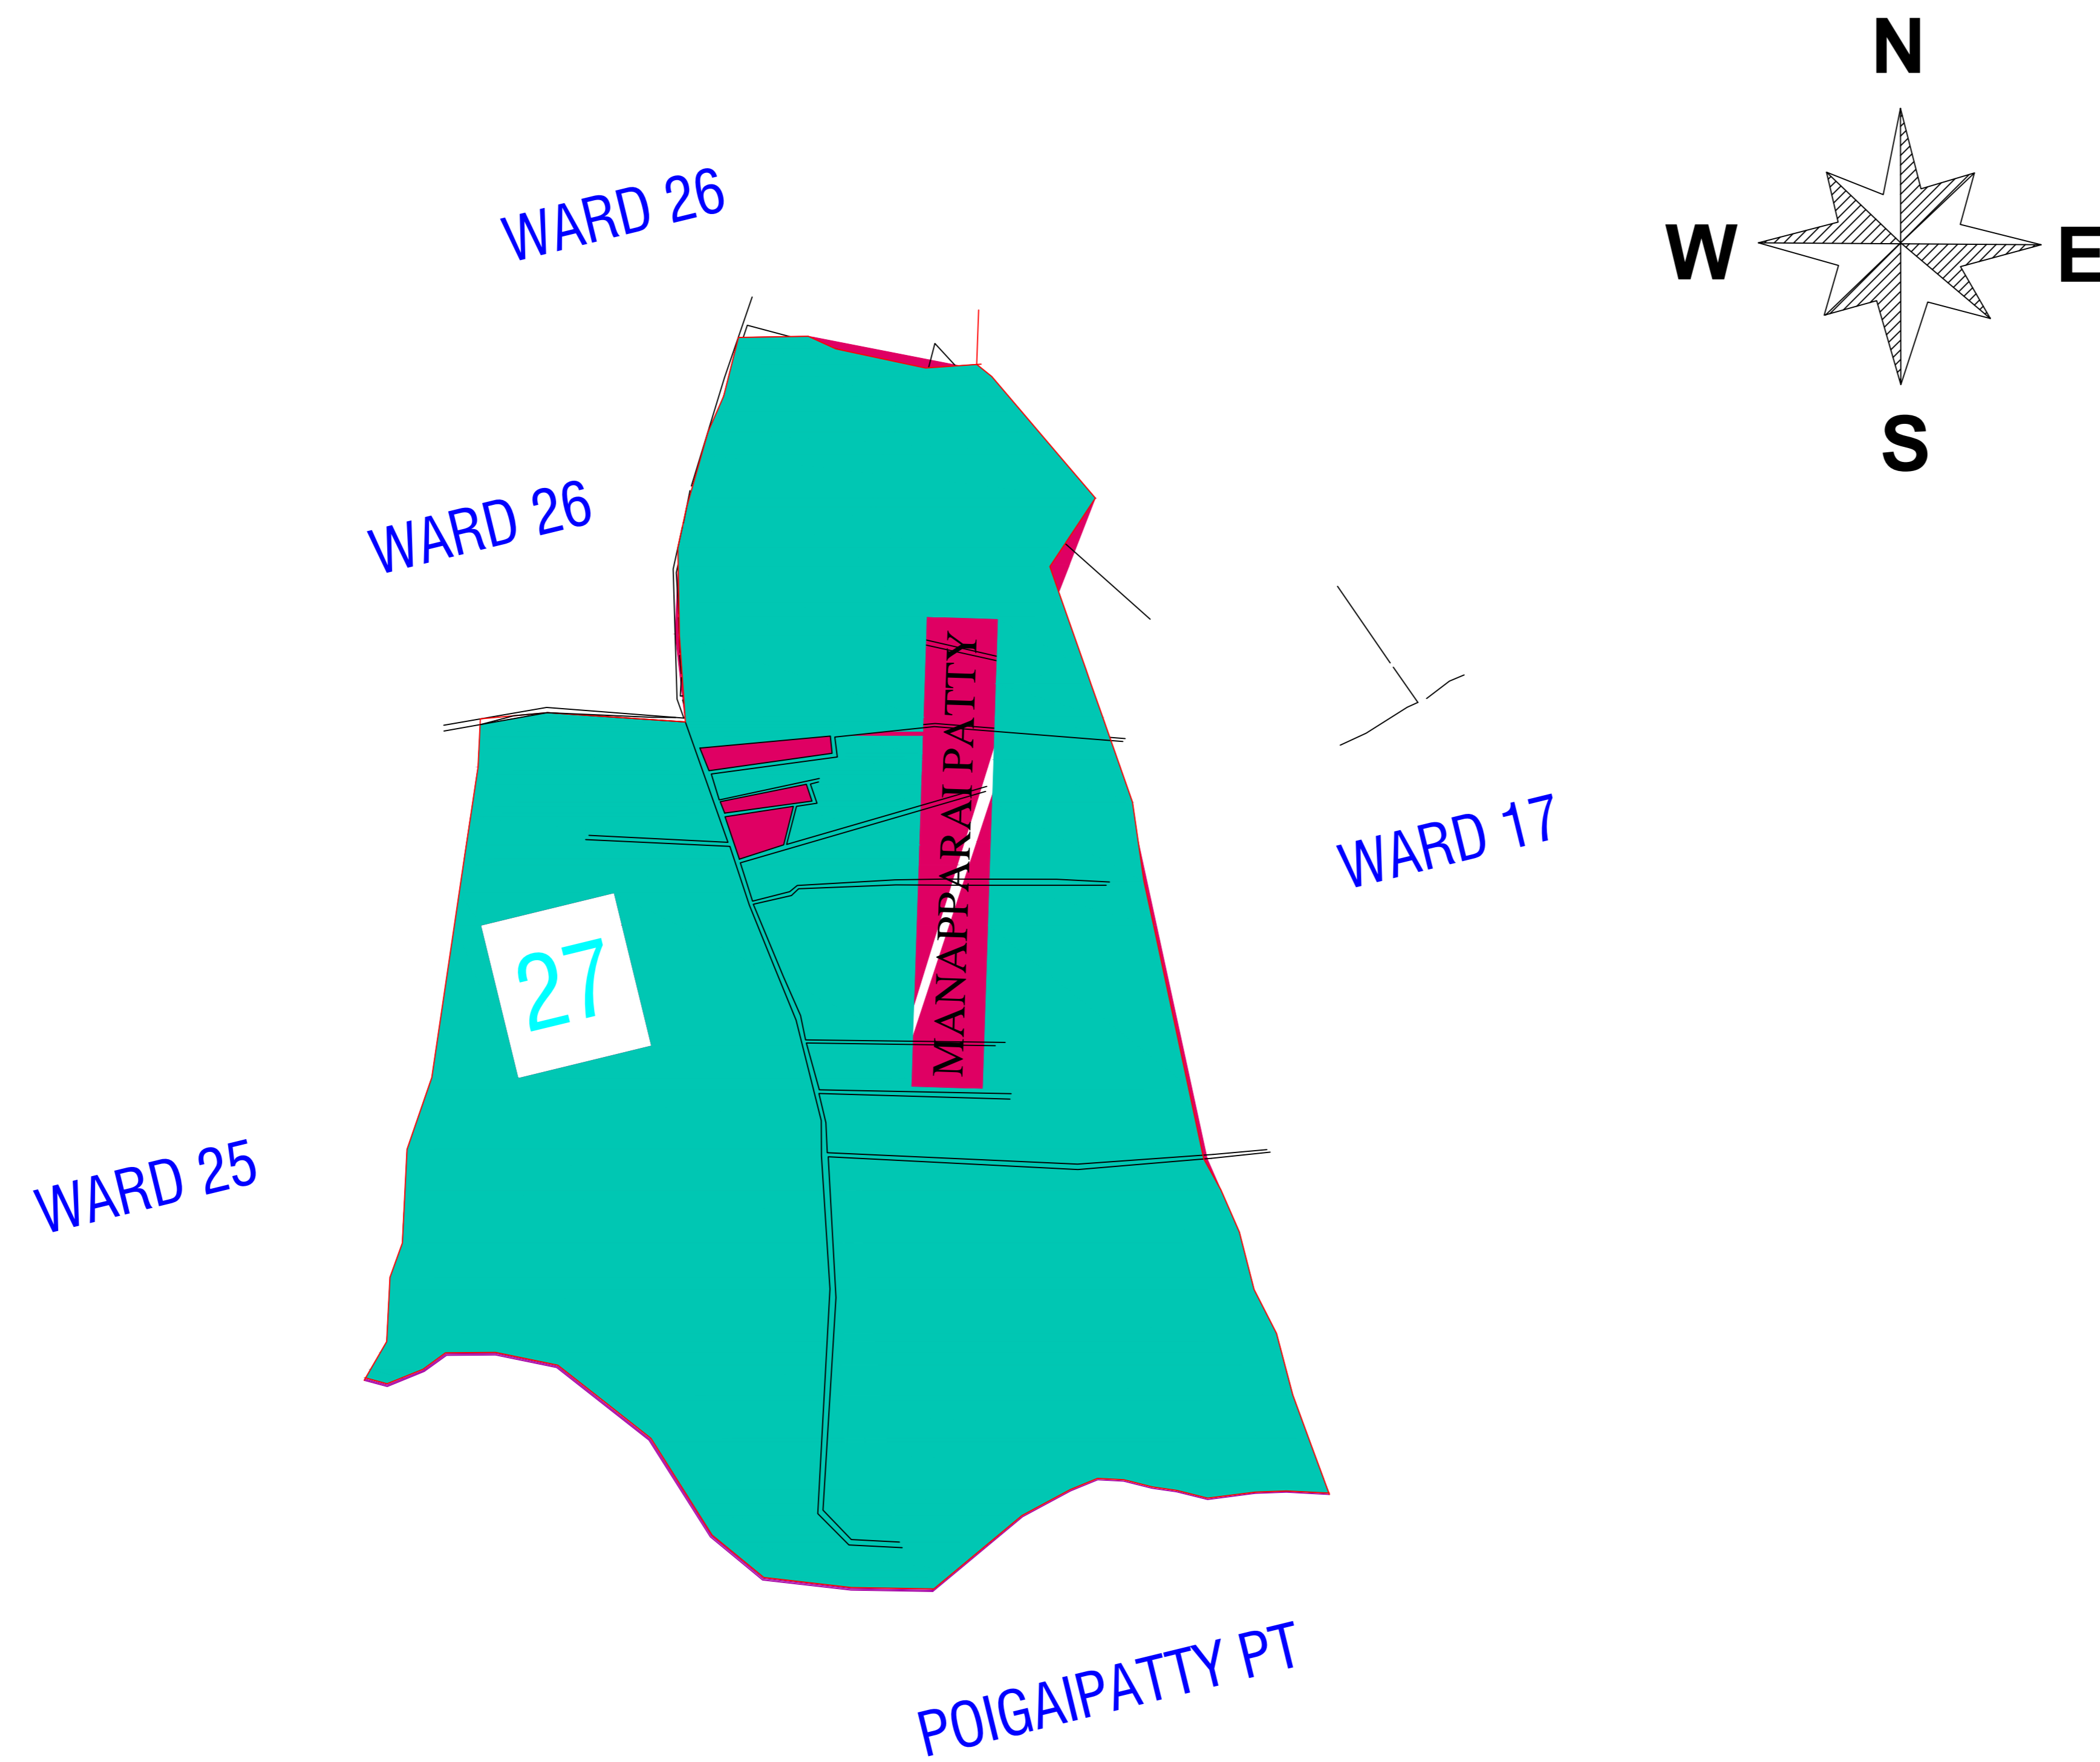

THIRUCHIRAPALLI DISTRICT MANAPPARAI MUNICIPALITY Delimitation Ward Map

| STREET NAME: | No. OF RESIDENCY | POPULATION |
|------------------|------------------|-------------|
| MANAPPARAI PATTY | 420 | 1514 |
| TOTAL | 420 | 1514 |

WARD NO:27

TOWN PLANNING
INSPECTOR

COMMISSIONER
MANAPPARAI MUNICIPALITY