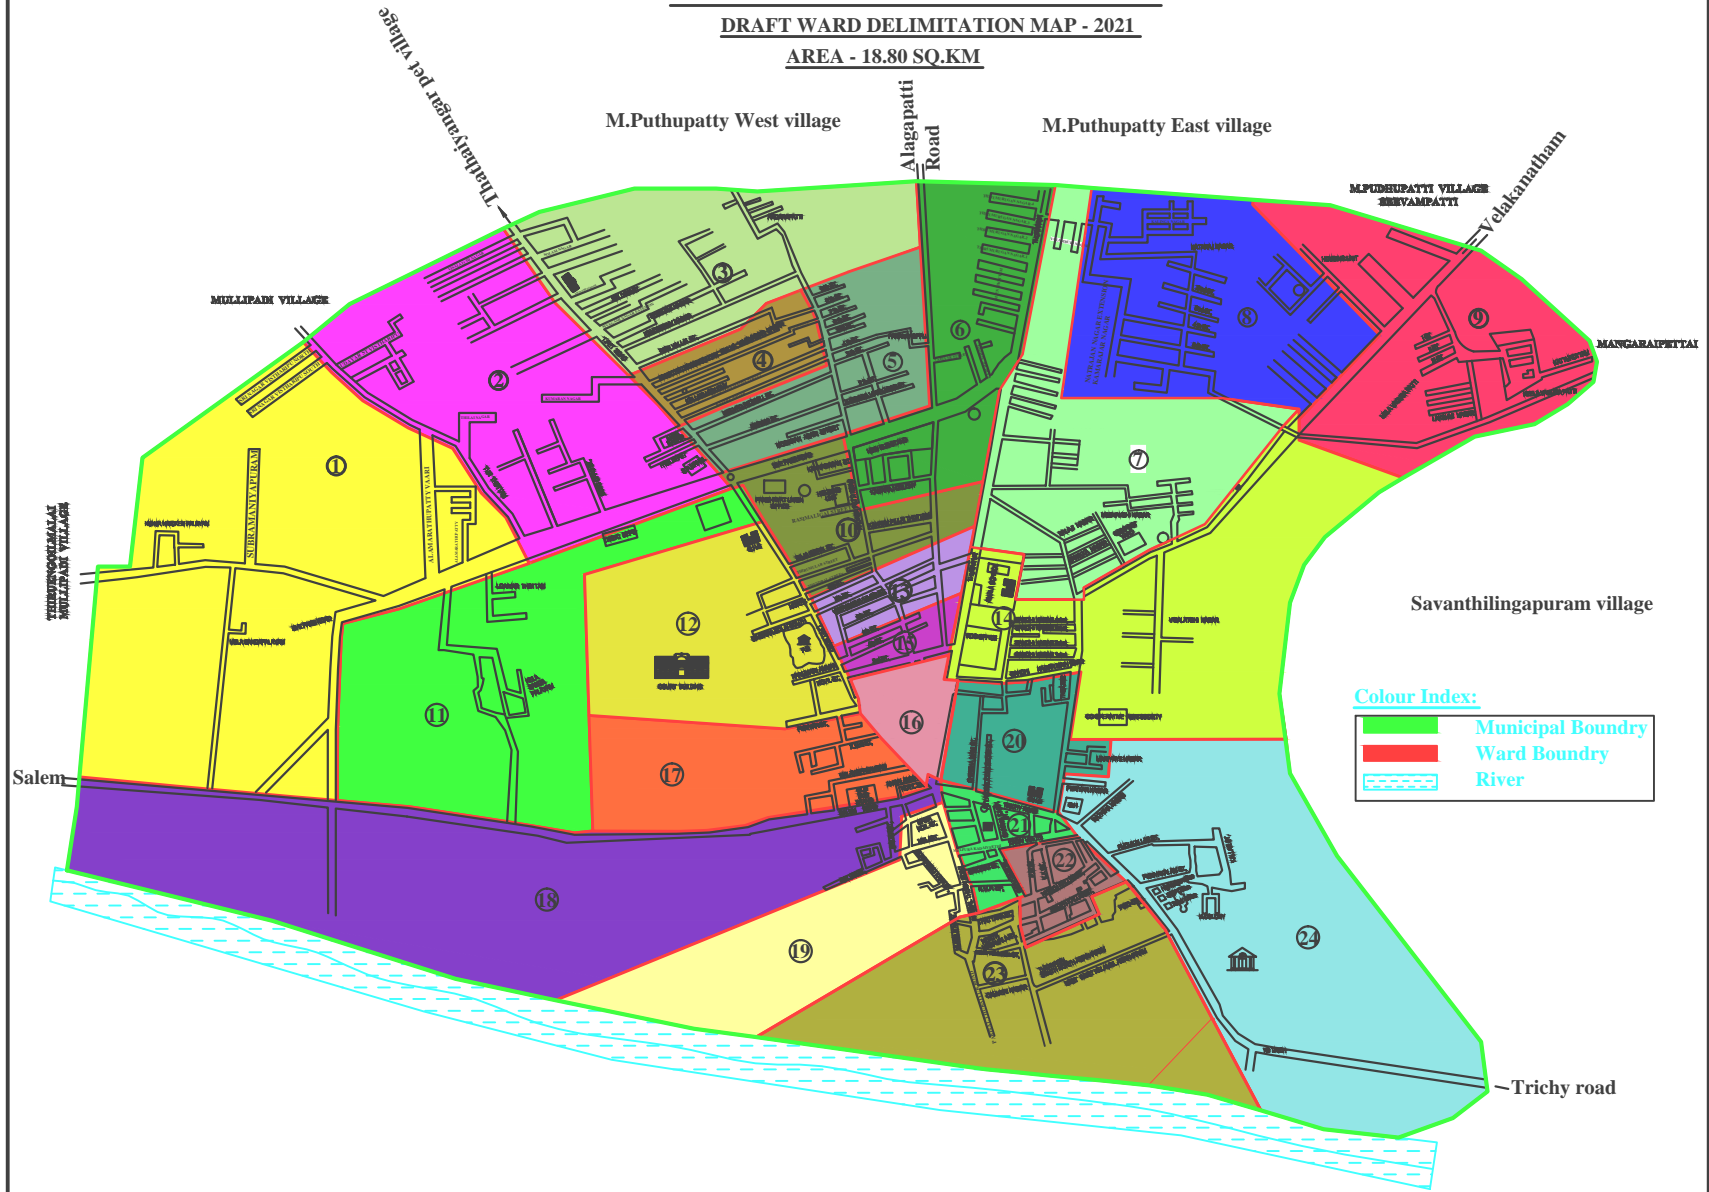

THIRUCHIRAPPALI DISTRICT
MUSIRI IInd-GRADE MUNICIPALITY
DRAFT WARD DELIMITATION MAP - 2021
AREA - 18.80 SQ.KM

Colour Index:

	Municipal Boundry
	Ward Boundry
	River