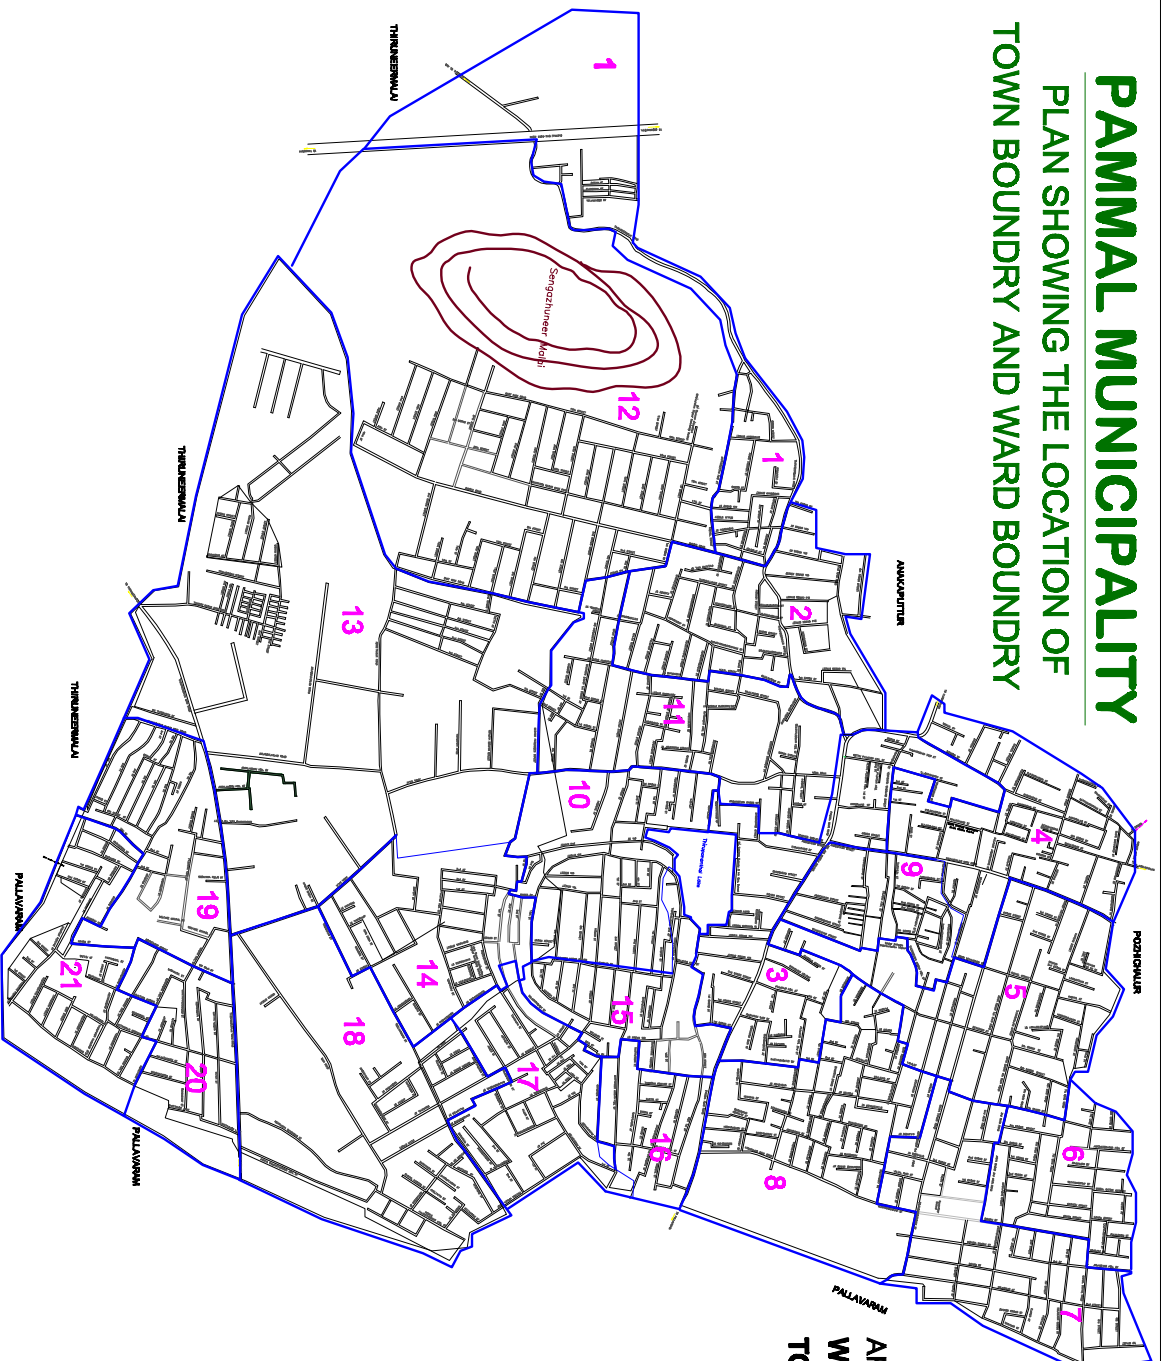

PAMMAL MUNICIPALITY

PLAN SHOWING THE LOCATION OF TOWN BOUNDARY AND WARD BOUNDRY

AREA OF THE TOWN
 WARD BOUNDARY
 TOTAL WARDS

: 13.81 Sq Km
 :
 : 21