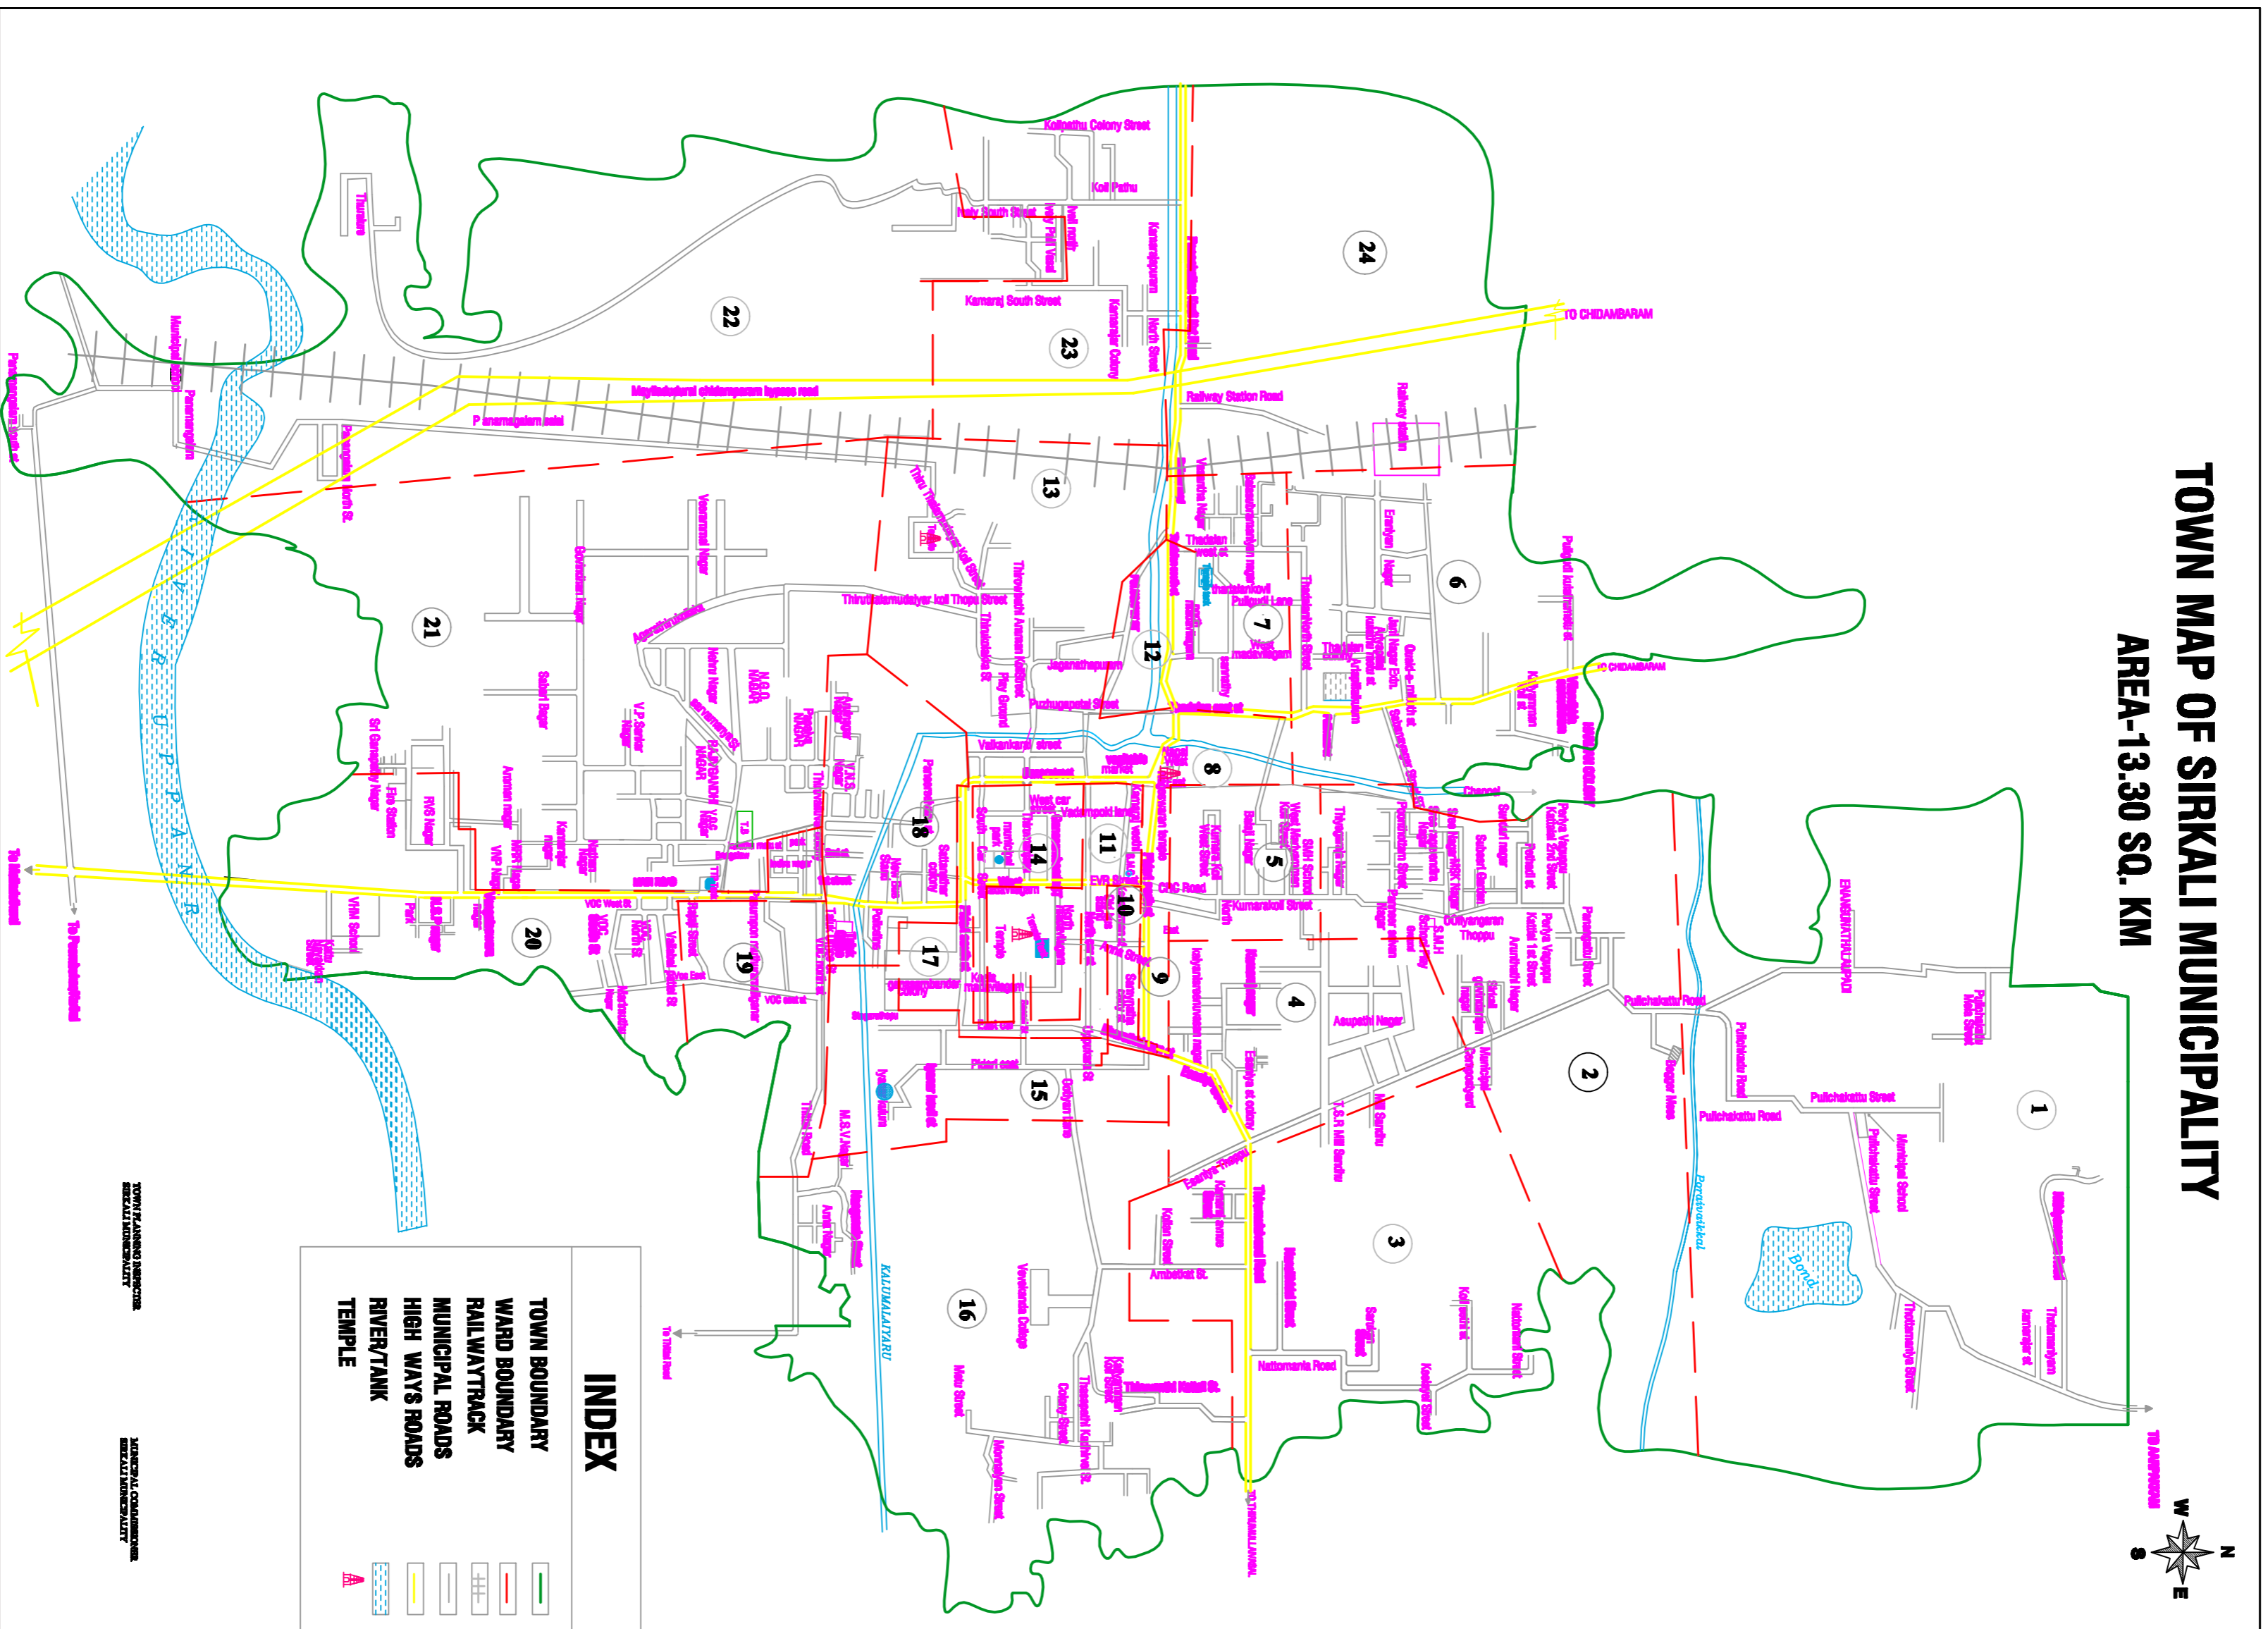

# TOWN MAP OF SIRKALI MUNICIPALITY

AREA-13.30 SQ. KM

TOWN OF ANANDAVARAM  
SIRKALI MUNICIPALITY

TOWN OF ANANDAVARAM  
SIRKALI MUNICIPALITY