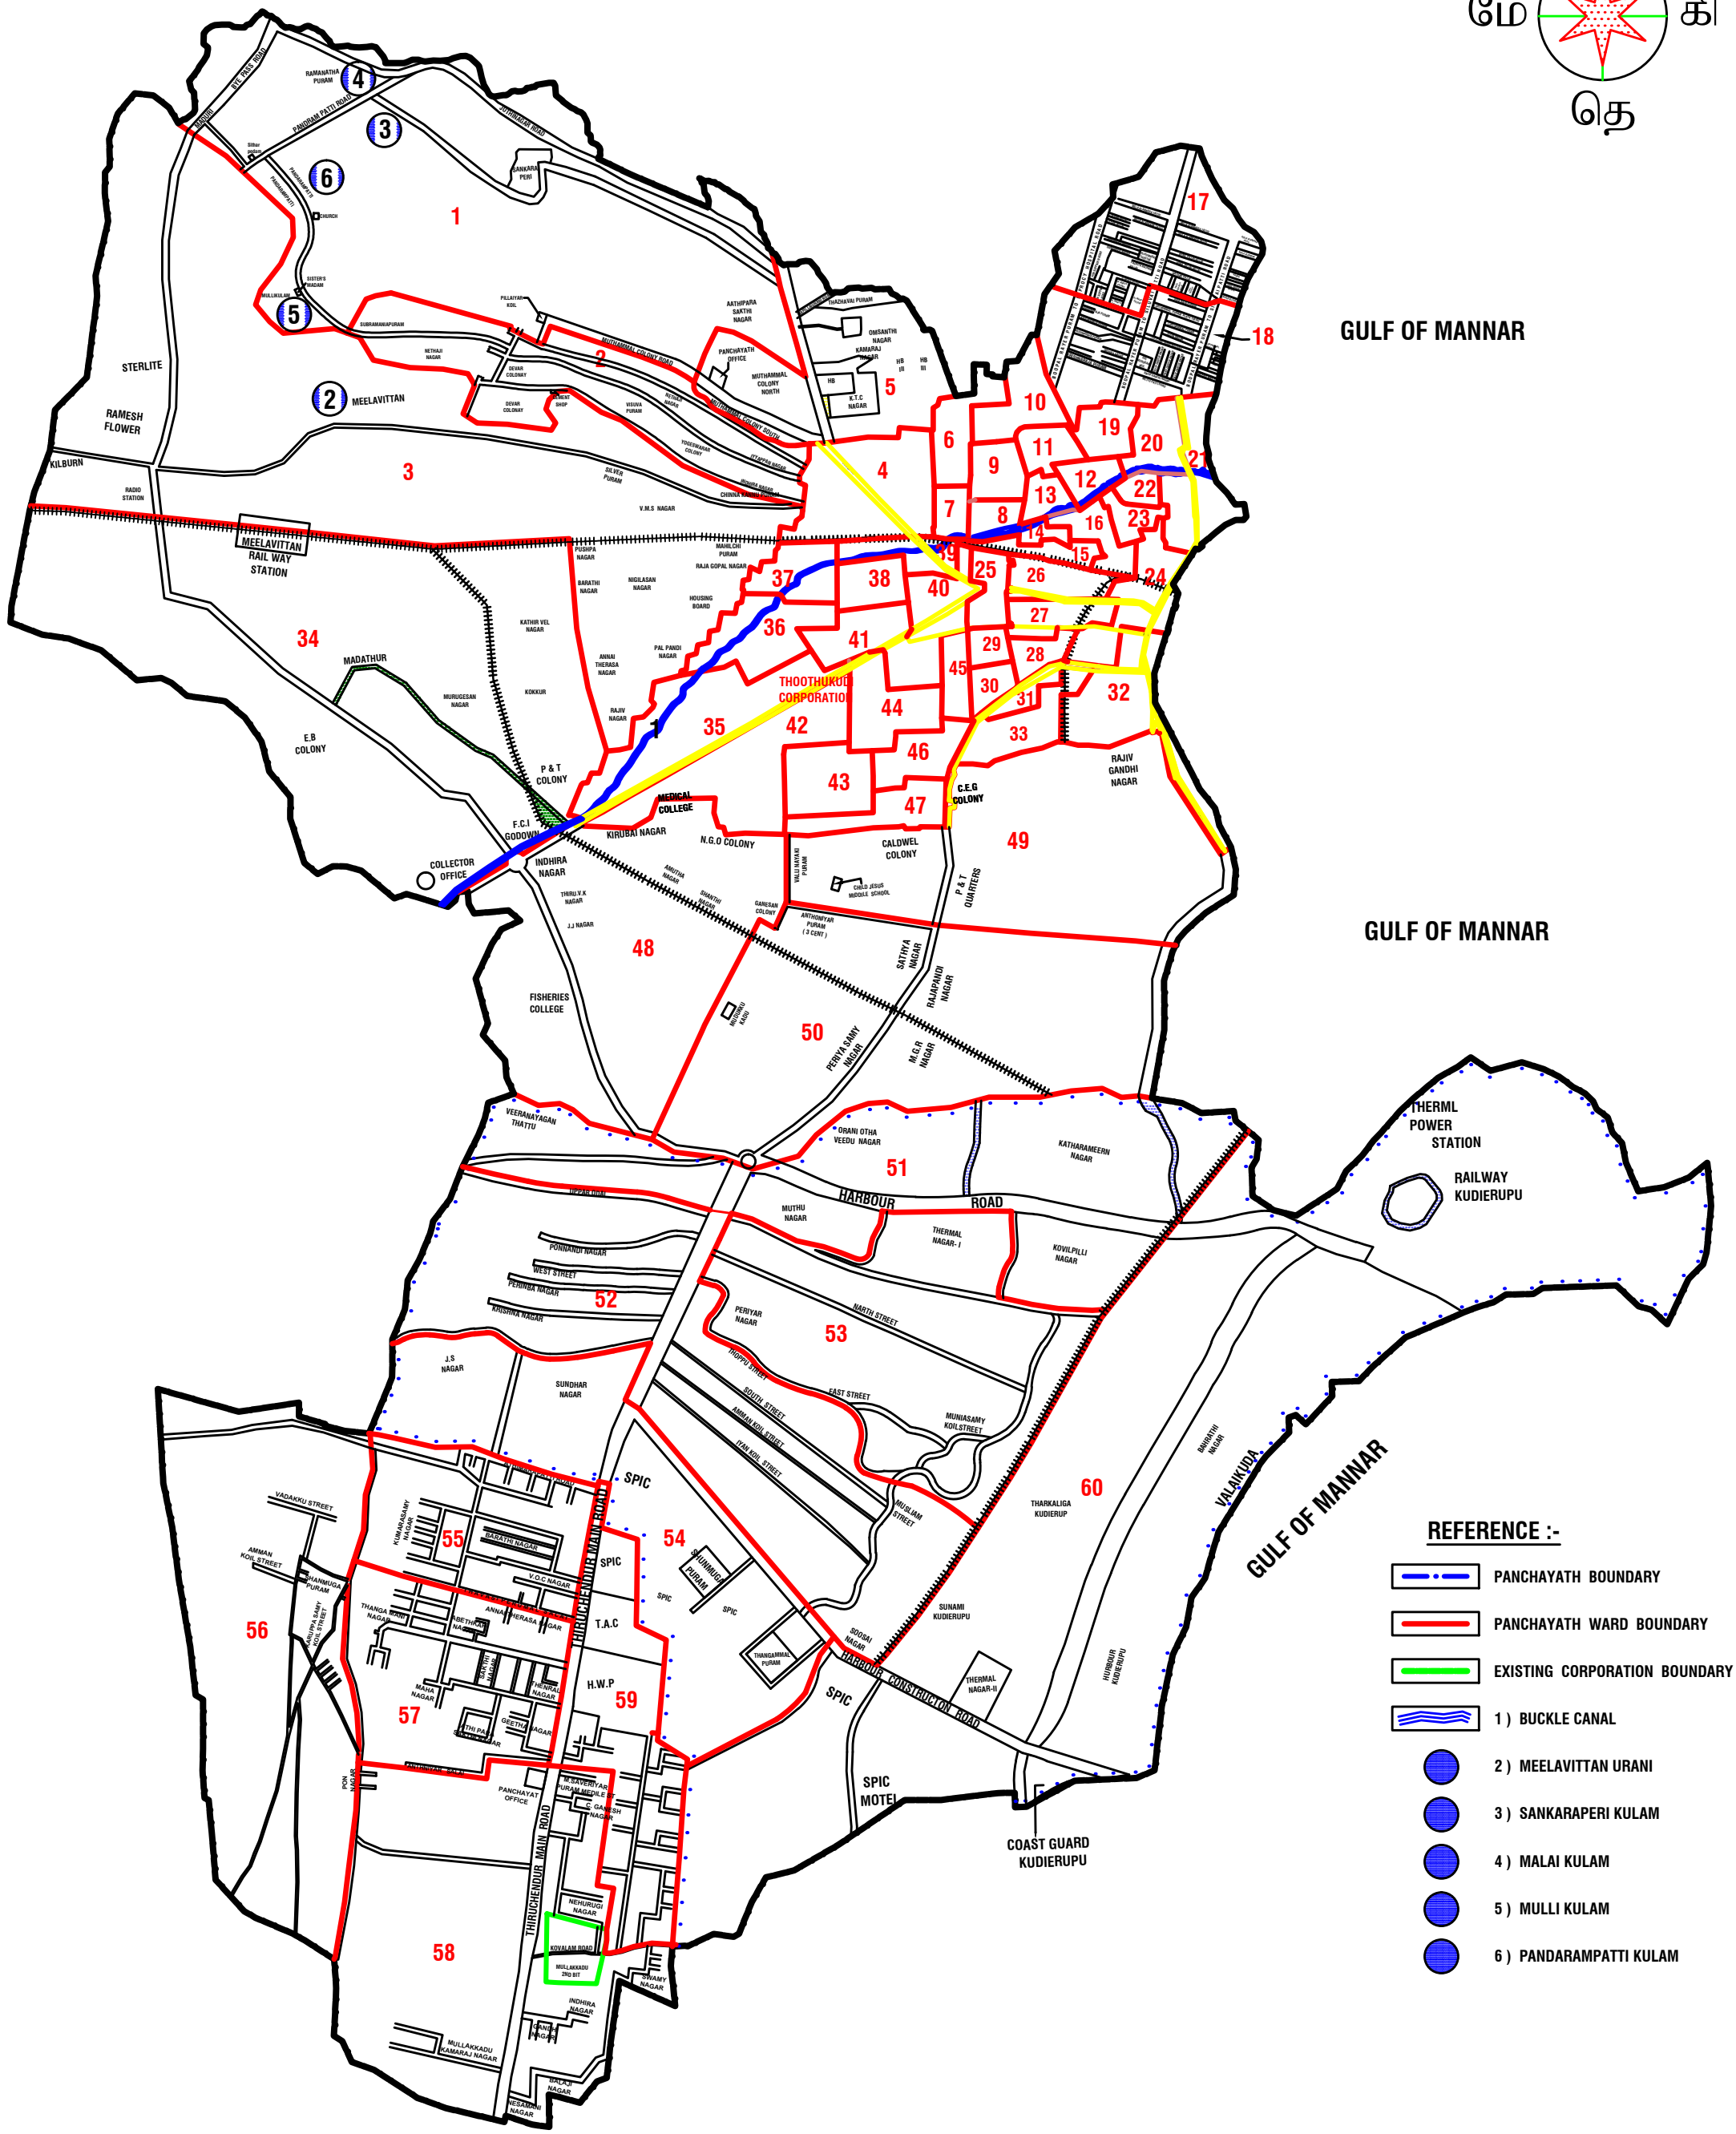

# EXPANSION OF THOOTHUKUDI CORPORATION

## WATER BODIES

GULF OF MANNAR

GULF OF MANNAR

GULF OF MANNAR

- REFERENCE :-**
- PANCHAYATH BOUNDARY
  - PANCHAYATH WARD BOUNDARY
  - EXISTING CORPORATION BOUNDARY
  - 1) BUCKLE CANAL
  - 2) MEELAVITTAN URANI
  - 3) SANKARAPERI KULAM
  - 4) MALAI KULAM
  - 5) MULLI KULAM
  - 6) PANDARAMPATTI KULAM