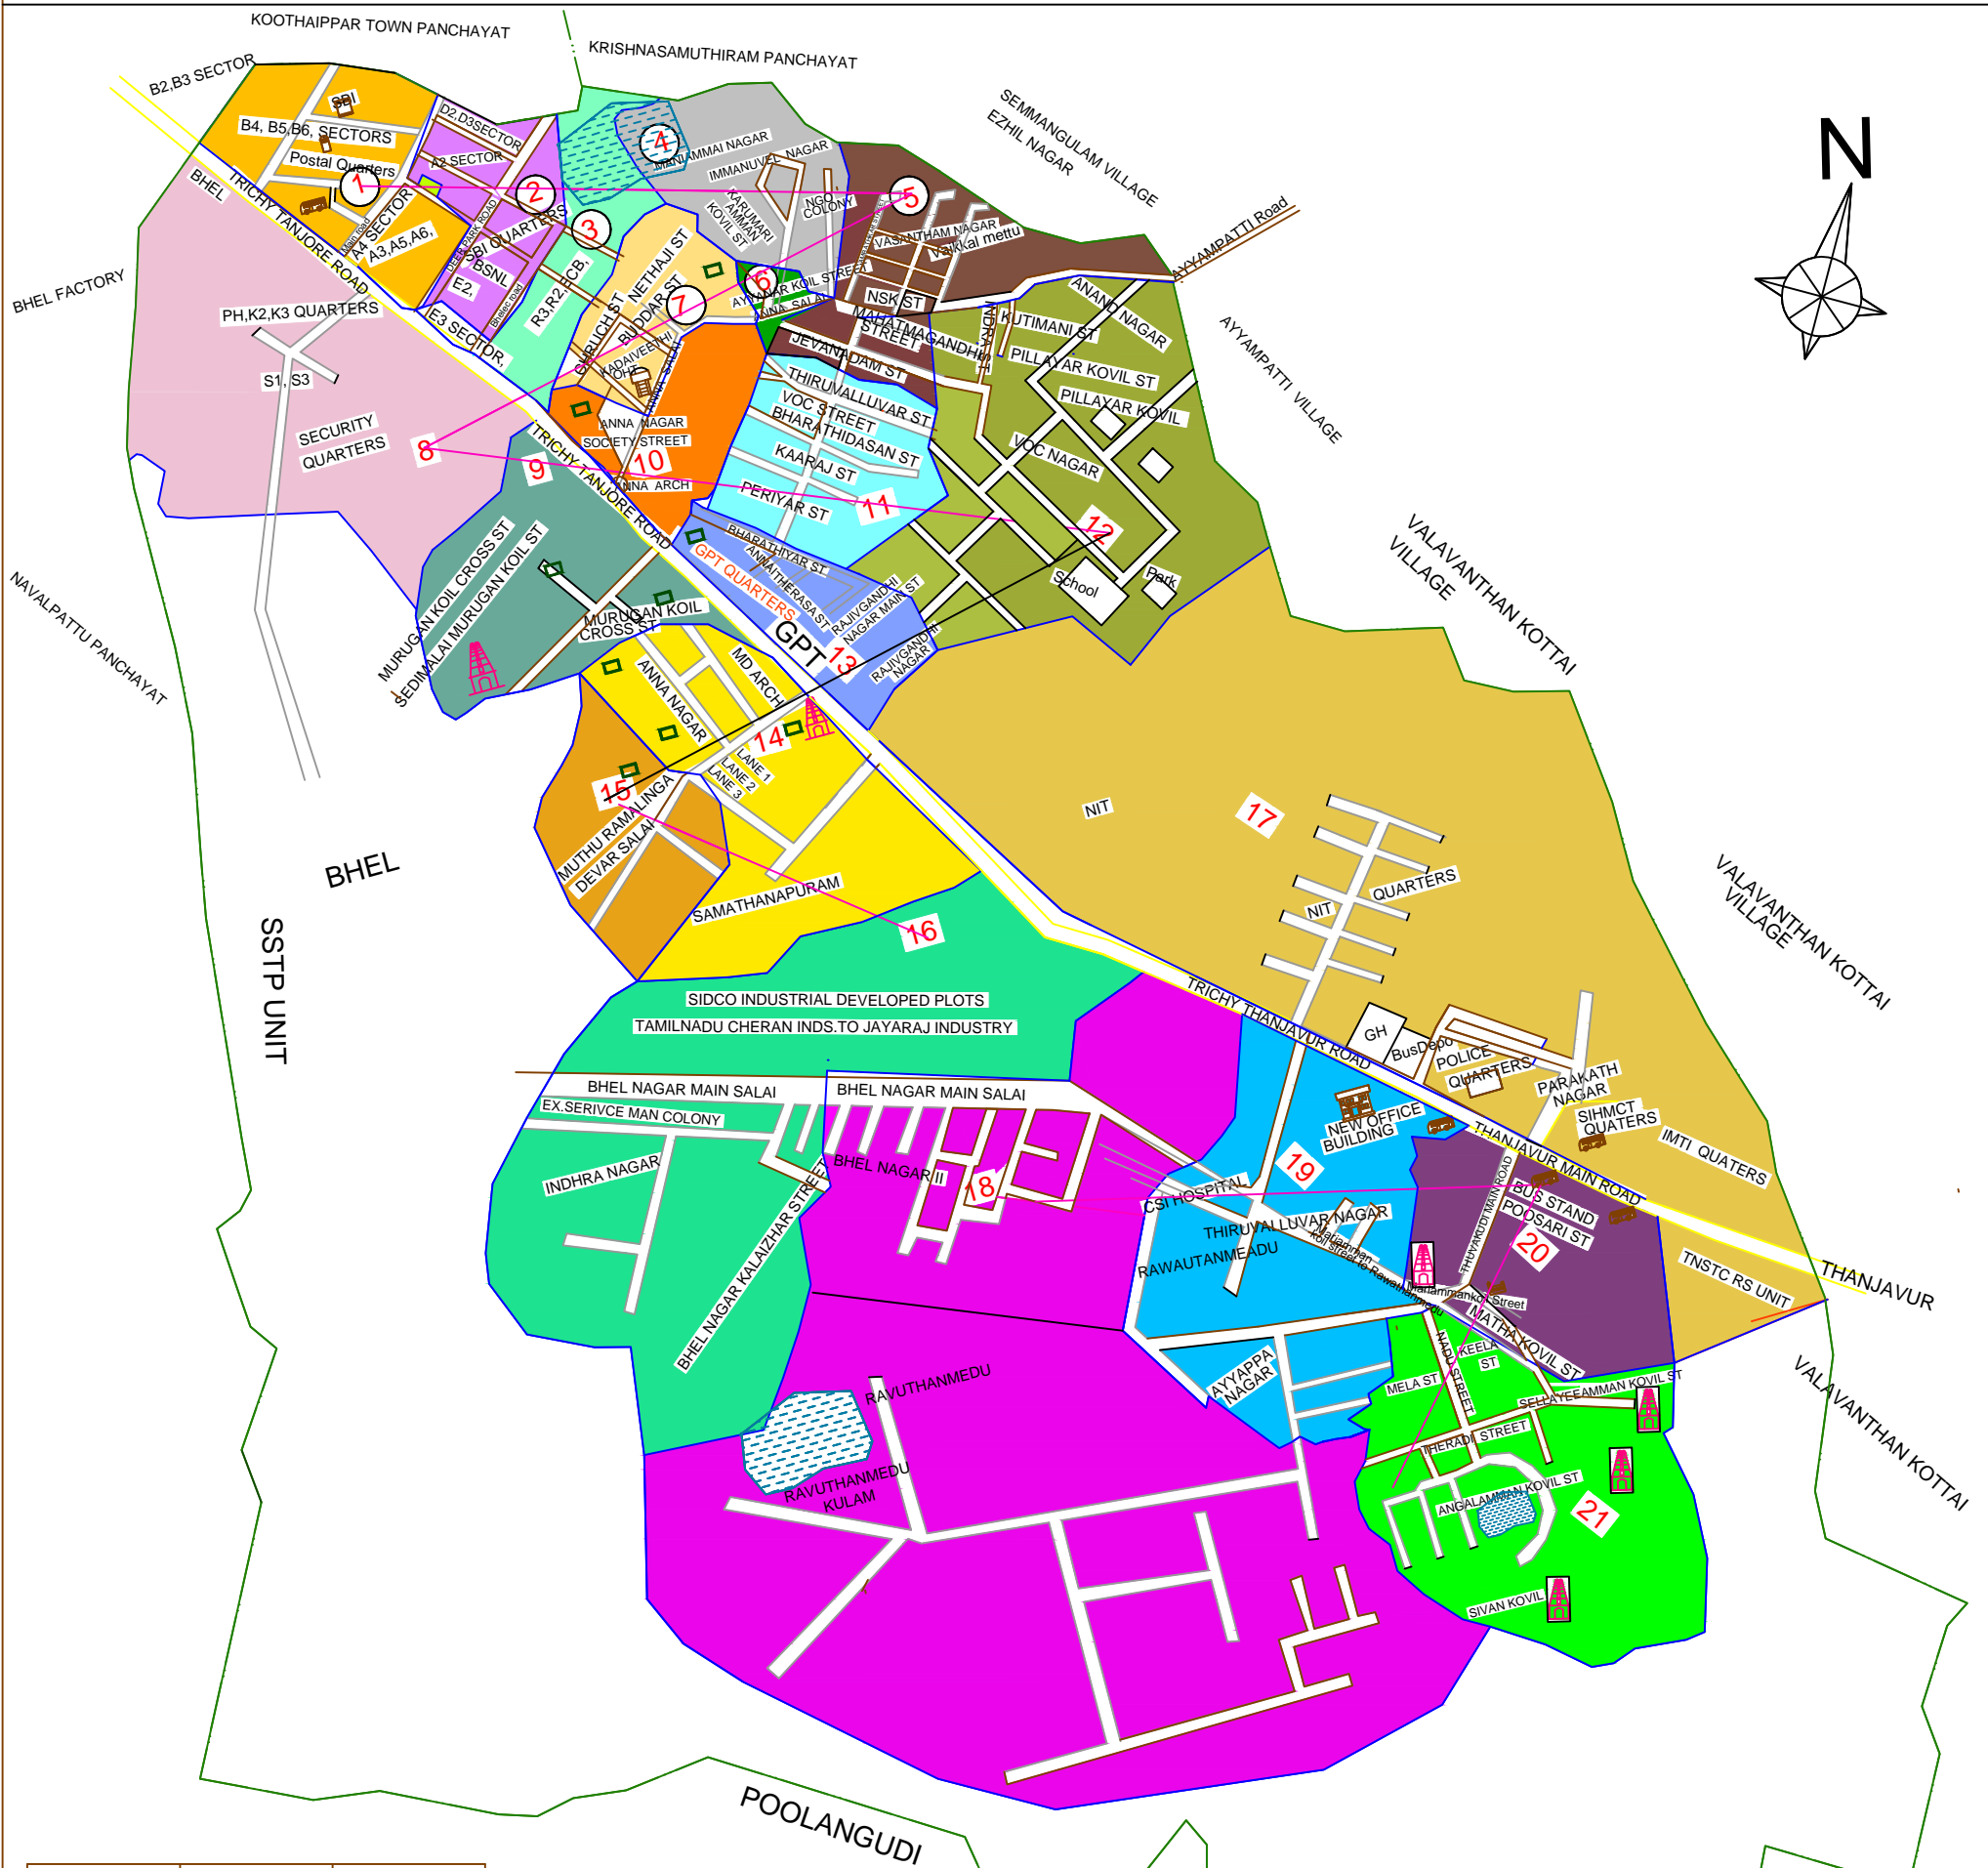

# THIUCHIRAPPALLI DISTRICT, THUVAKUDI MUNICIPALITY FINAL DRAFT DELIMITATION PROPOSAL TOWN MAP

WARD No.	No.OF RESIDENCE	POULATION
1	491	1899
2	488	1887
3	469	1814
4	479	1853
5	510	1973
6	489	1891
7	474	1833
8	507	1961
9	461	1783
10	459	1775
11	457	1768
12	455	1760
13	482	1864
14	471	1822
15	458	1771
16	448	1733
17	524	2027
18	483	1868
19	488	1887
20	441	1706
21	520	2011
	10054	38887

Total Population : 38887

Quarry site

Bond

REFERENCE

MUNICIPAL BOUNDARY

WARD BOUNDARY

NH ROAD

STREET

TOWN PLANING INSPECTOR

THUVAKUDI MUNICIPALITY

COMMISSIONER  
THUVAKUDI MUNICIPALITY