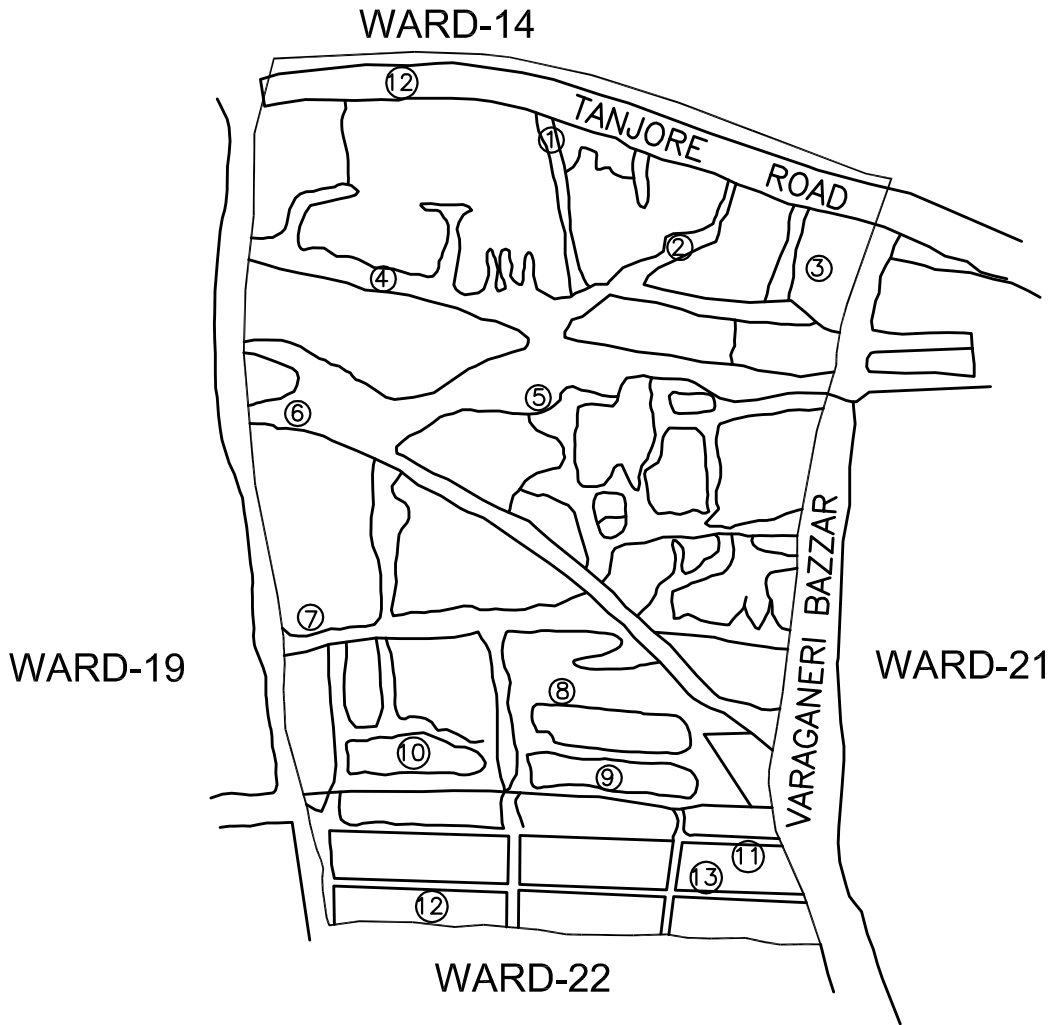

TRICHIRAPPALLI CITY CORPORATION

WARD MAP

WARD NO: 20, ARIYAMANGALAM ZONE (NOT TO SCALE)

SL. No.	STREET NAME.
1	RAMBAKKARA STREET
2	ORUKKATTANMALAI STREET
3	VALLUVAR STREET
4	ORUKKATTANMALAI ROAD
5	PERIYA PALAYAM
6	CHINNA ODDA STREET
7	VARAGANERY MOHAMDIAR STREET
8	SOWRIYAR KOIL STREET
9	VARAGANERY MARIAMMAN KOVIL STREET
10	ANANDHAPURAM METTU STREET
11	ANADHAPURAM KEEZHA STREET
12	MAMUNDISAMY KOVIL STREET
13	ANADHAPURAM MARIAMMAN KOVIL STREET
14	THANJAVUR ROAD (PART NORTH SARAGU 1to29, SOUTH SARAGU 61to168)