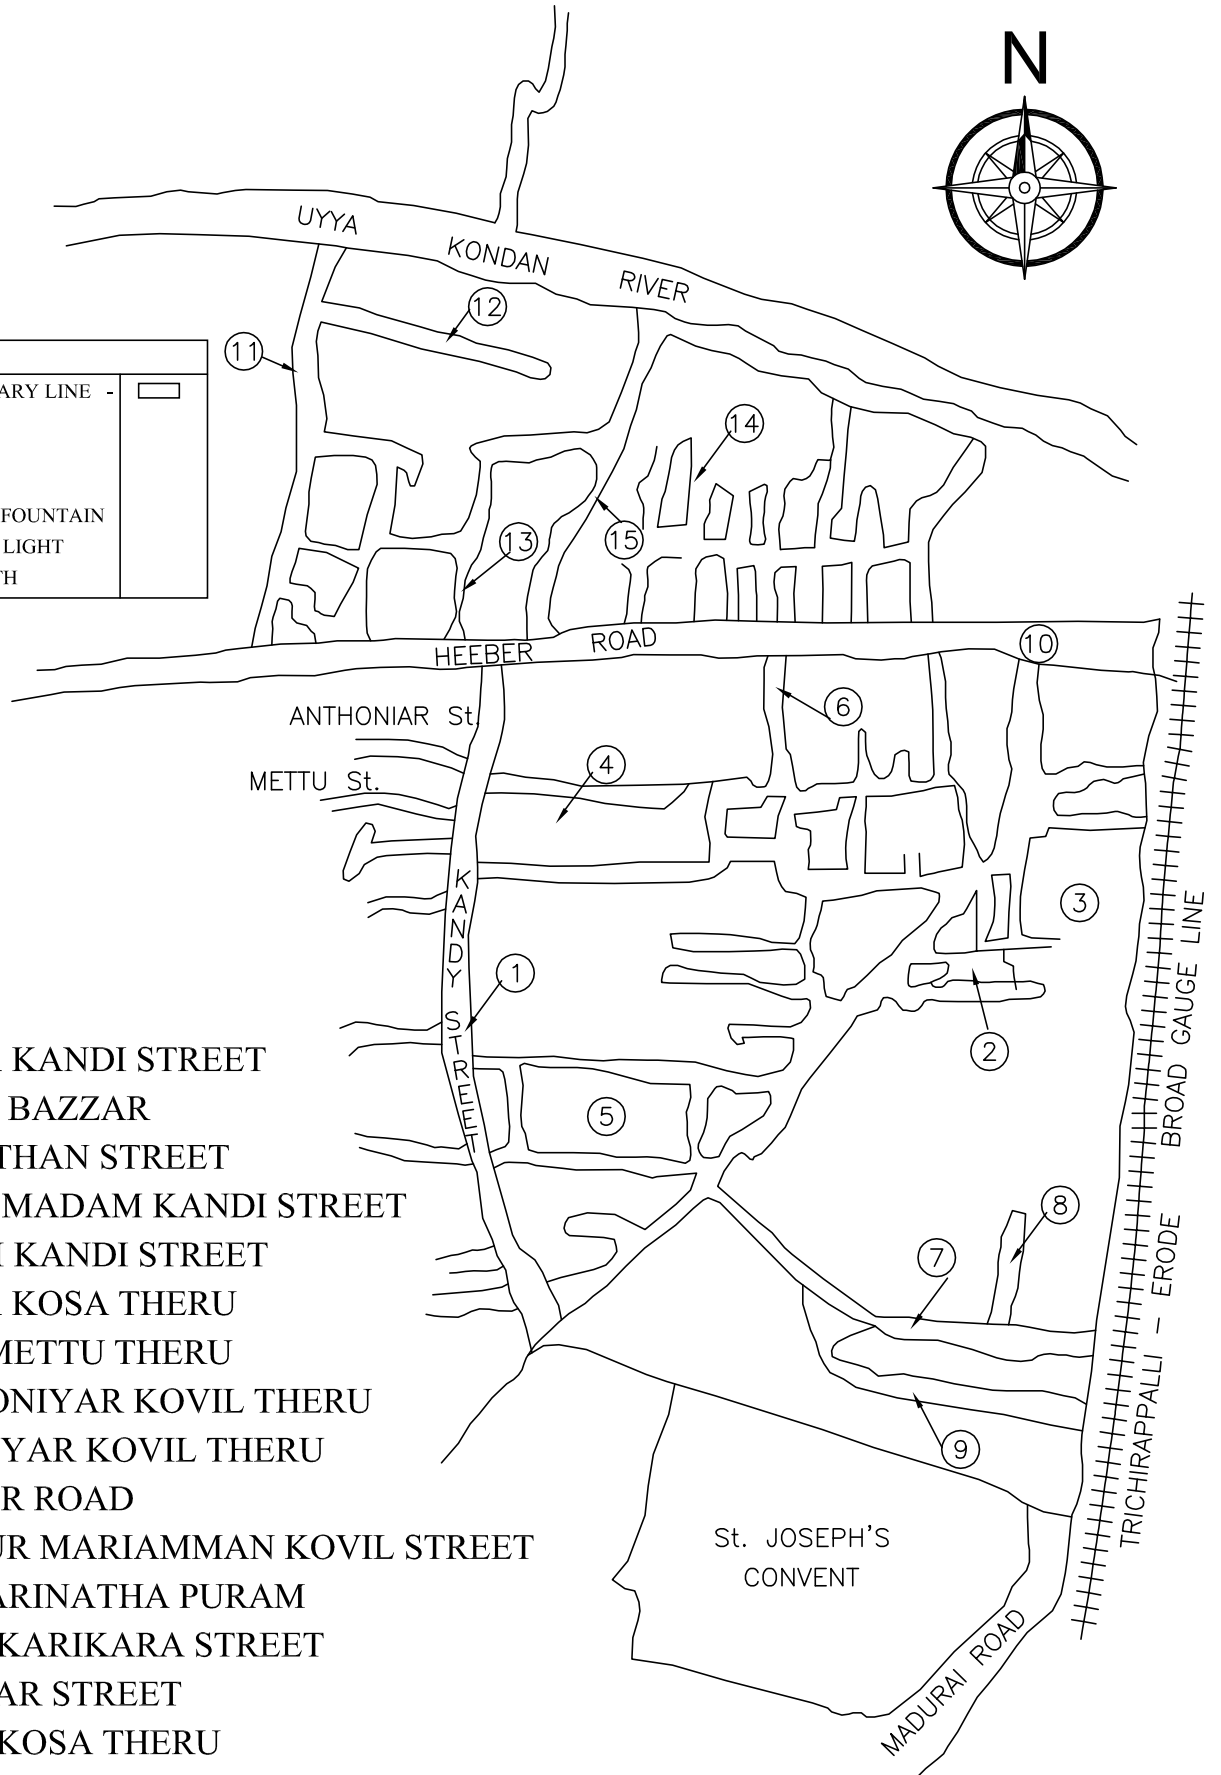

TRICHIRAPPALLI CITY CORPORATION

WARD NO : 57

WARD NO : 57, K.ABSHEKAPURAM ZONE

REFERENCE:	
WARD BOUNDARY LINE -	
POPULATION	
WARD AREA	
ASSESSMENT	
No. OF PUBLIC FOUNTAIN	
No. OF STREET LIGHT	
STREET LENGTH	

1. KEELA KANDI STREET
2. COONI BAZZAR
3. NEMATHAN STREET
4. RAMA MADAM KANDI STREET
5. SOUTH KANDI STREET
6. KEELA KOSA THERU
7. KORI METTU THERU
8. ANTHONIYAR KOVIL THERU
9. SOWRIYAR KOVIL THERU
10. HEEBER ROAD
11. TENNUR MARIAMMAN KOVIL STREET
12. PANDARINATHA PURAM
13. MELA KARIKARA STREET
14. HAZZIAR STREET
15. MELA KOSA THERU