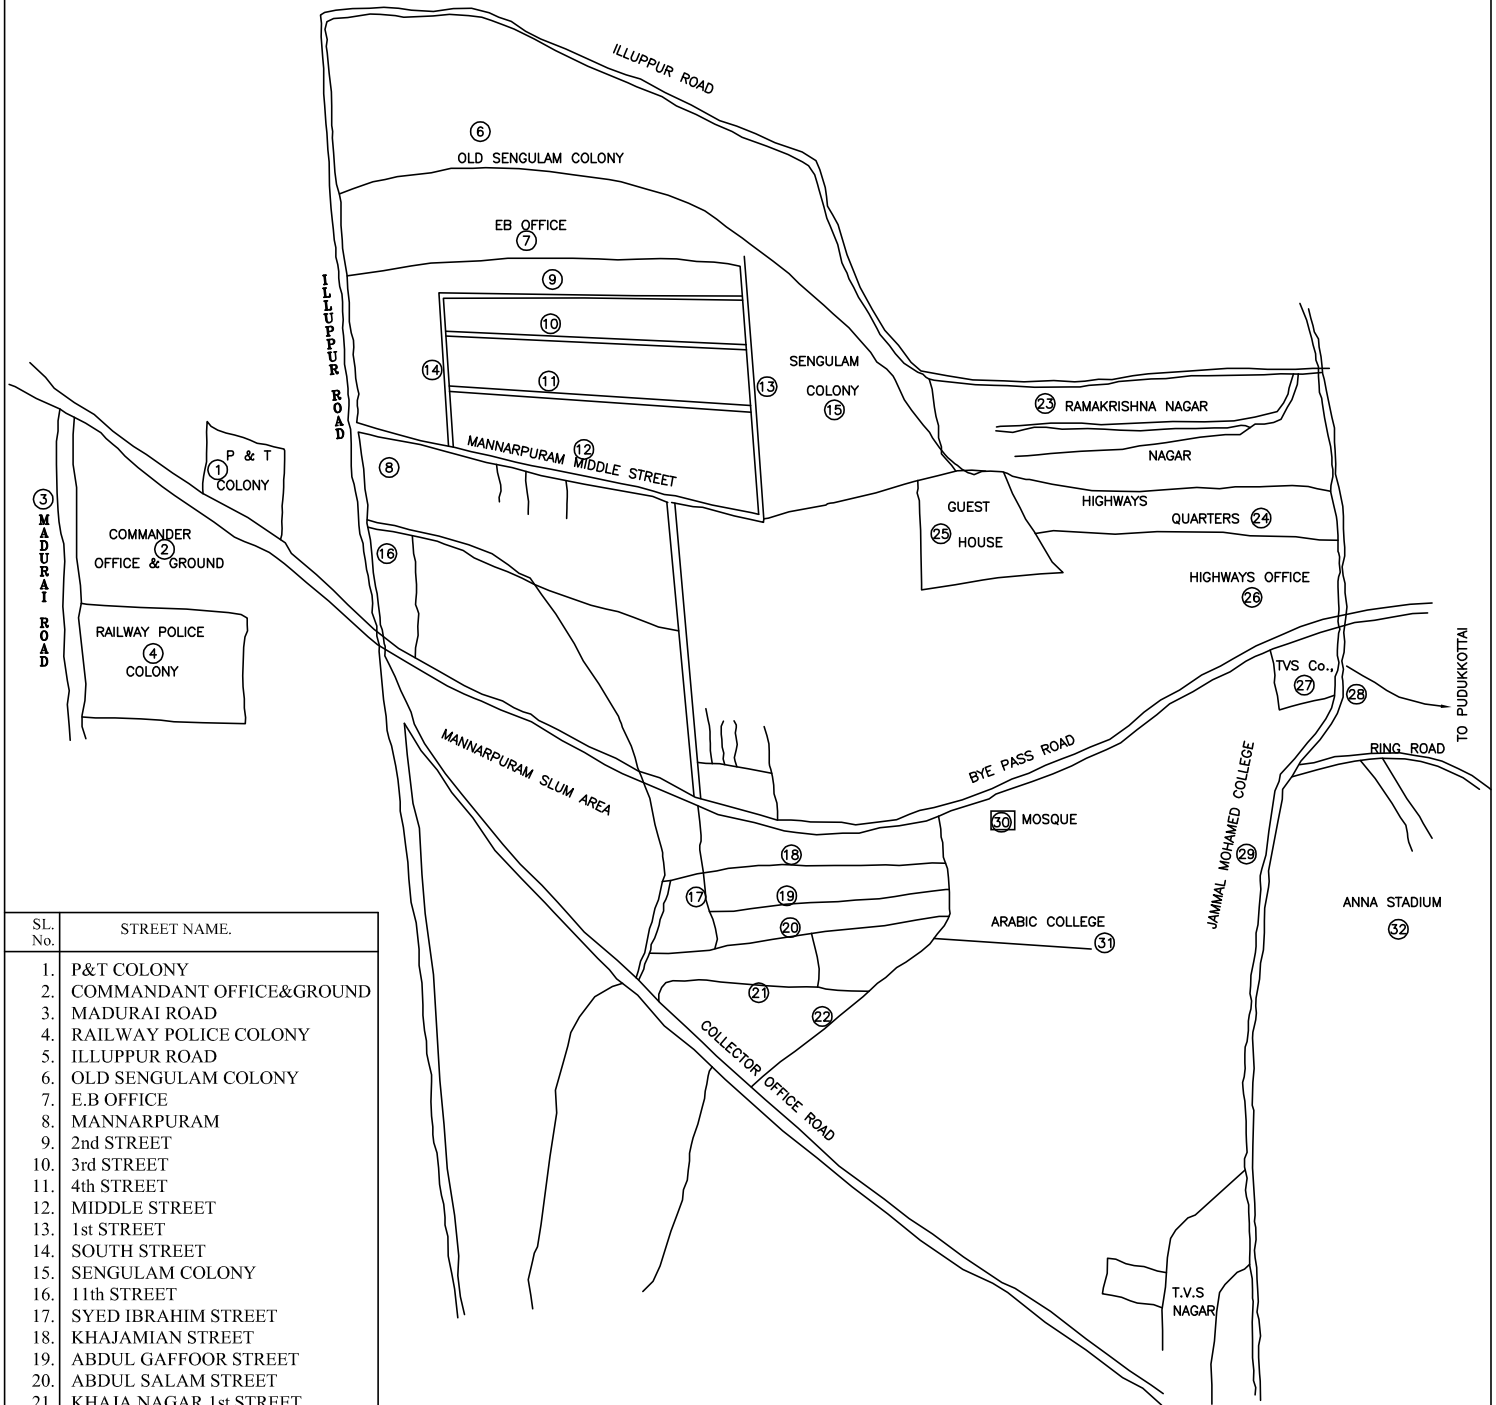

TRICHIRAPPALLI CITY CORPORATION

WARD MAP

WARD NO: 43 PONMALAI ZONE (NOT TO SCALE)

SL. No.	STREET NAME.
1.	P&T COLONY
2.	COMMANDANT OFFICE&GROUND
3.	MADURAI ROAD
4.	RAILWAY POLICE COLONY
5.	ILLUPPUR ROAD
6.	OLD SENGULAM COLONY
7.	E.B OFFICE
8.	MANNARPURAM
9.	2nd STREET
10.	3rd STREET
11.	4th STREET
12.	MIDDLE STREET
13.	1st STREET
14.	SOUTH STREET
15.	SENGULAM COLONY
16.	11th STREET
17.	SYED IBRAHIM STREET
18.	KHAJAMIAN STREET
19.	ABDUL GAFFOOR STREET
20.	ABDUL SALAM STREET
21.	KHAJA NAGAR 1st STREET
22.	ARABIC COLLEGE STREET
23.	RAMAKRISHNA NAGAR
24.	HIGHWAYS QUARTERS
25.	GUEST HOUSE
26.	HIGHWAYS OFFICE
27.	T.V.S CO
28.	JAMAL Md., COLLEGE ROAD
29.	JAMAL Md., COLLEGE
30.	MOSQUE
31.	ARABIC COLLEGE
32.	ANNA STADIUM