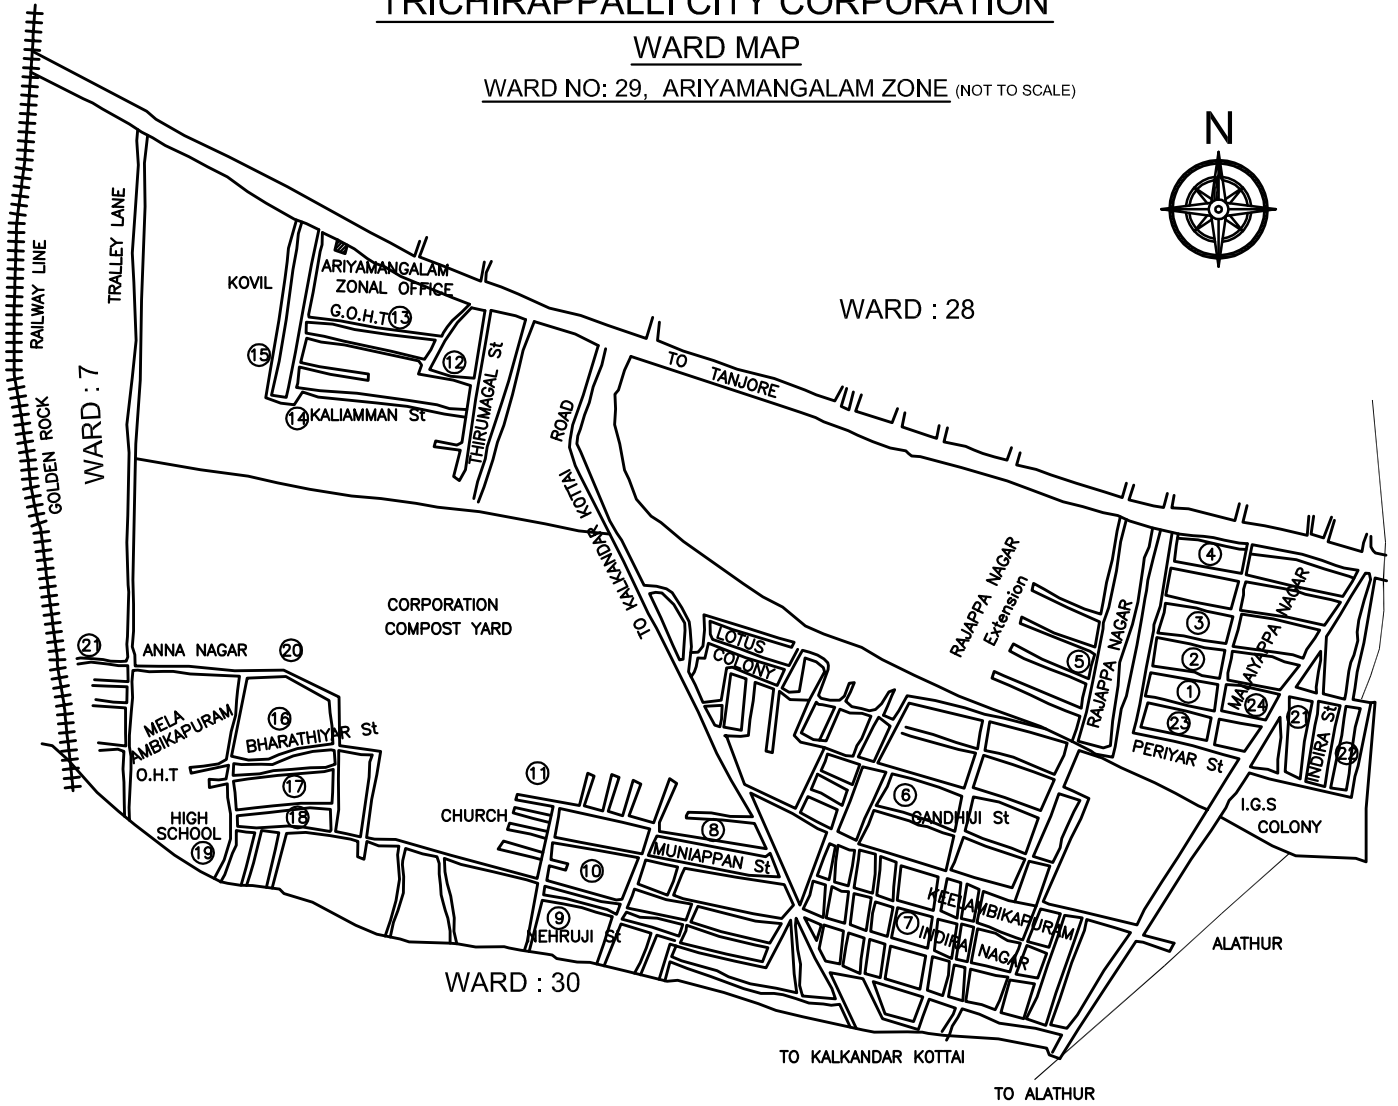

TRICHIRAPPALLI CITY CORPORATION

WARD MAP

WARD NO: 29, ARIYAMANGALAM ZONE (NOT TO SCALE)

SL. No.	STREET NAME.
1	ARIYAMANGALAM GANDHIJI STREET
2	ARIYAMANGALAM ANNA STREET
3	ARIYAMANGALAM KAMARAJ STREET
4	ARIYAMANGALAM JEEVANANTHAM STREET
5	ARIYAMANGALAM RAJAPPA STREET
6	ARIYAMANGALAM GANDHIJI STREET
7	ARIYAMANGALAM INDIRA STREET
8	ARIYAMANGALAM MUNIAPPAN STREET
9	ARIYAMANGALAM NEHRUJI STREET
10	ARIYAMANGALAM ANNA STREET
11	ARIYAMANGALAM V.O.C. STREET
12	ARIYAMANGALAM THIRUMAGAL STREET
13	ARIYAMANGALAM SEPPILLAYAR STREET
14	ARIYAMANGALAM KALLIAMMAN STREET

SL. No.	STREET NAME.
15	ARIYAMANGALAM KALYANARAMAN STREET
16	ARIYAMANGALAM BHARATHIYAR STREET
17	ARIYAMANGALAM RETHINASAMI STREET
18	ARIYAMANGALAM PILLAYARKOVIL STREET
19	ARIYAMANGALAM MUTHU CHETTIAR STREET
20	ARIYAMANGALAM ANNA NAGAR
21	ARIYAMANGALAM INDIRA STREET
22	ARIYAMANGALAM KALAIGER STREET
23	ARIYAMANGALAM AMBEDKAR STREET
24	ARIYAMANGALAM PERIYAR STREET
25	ARIYAMANGALAM SAROJA COLONY