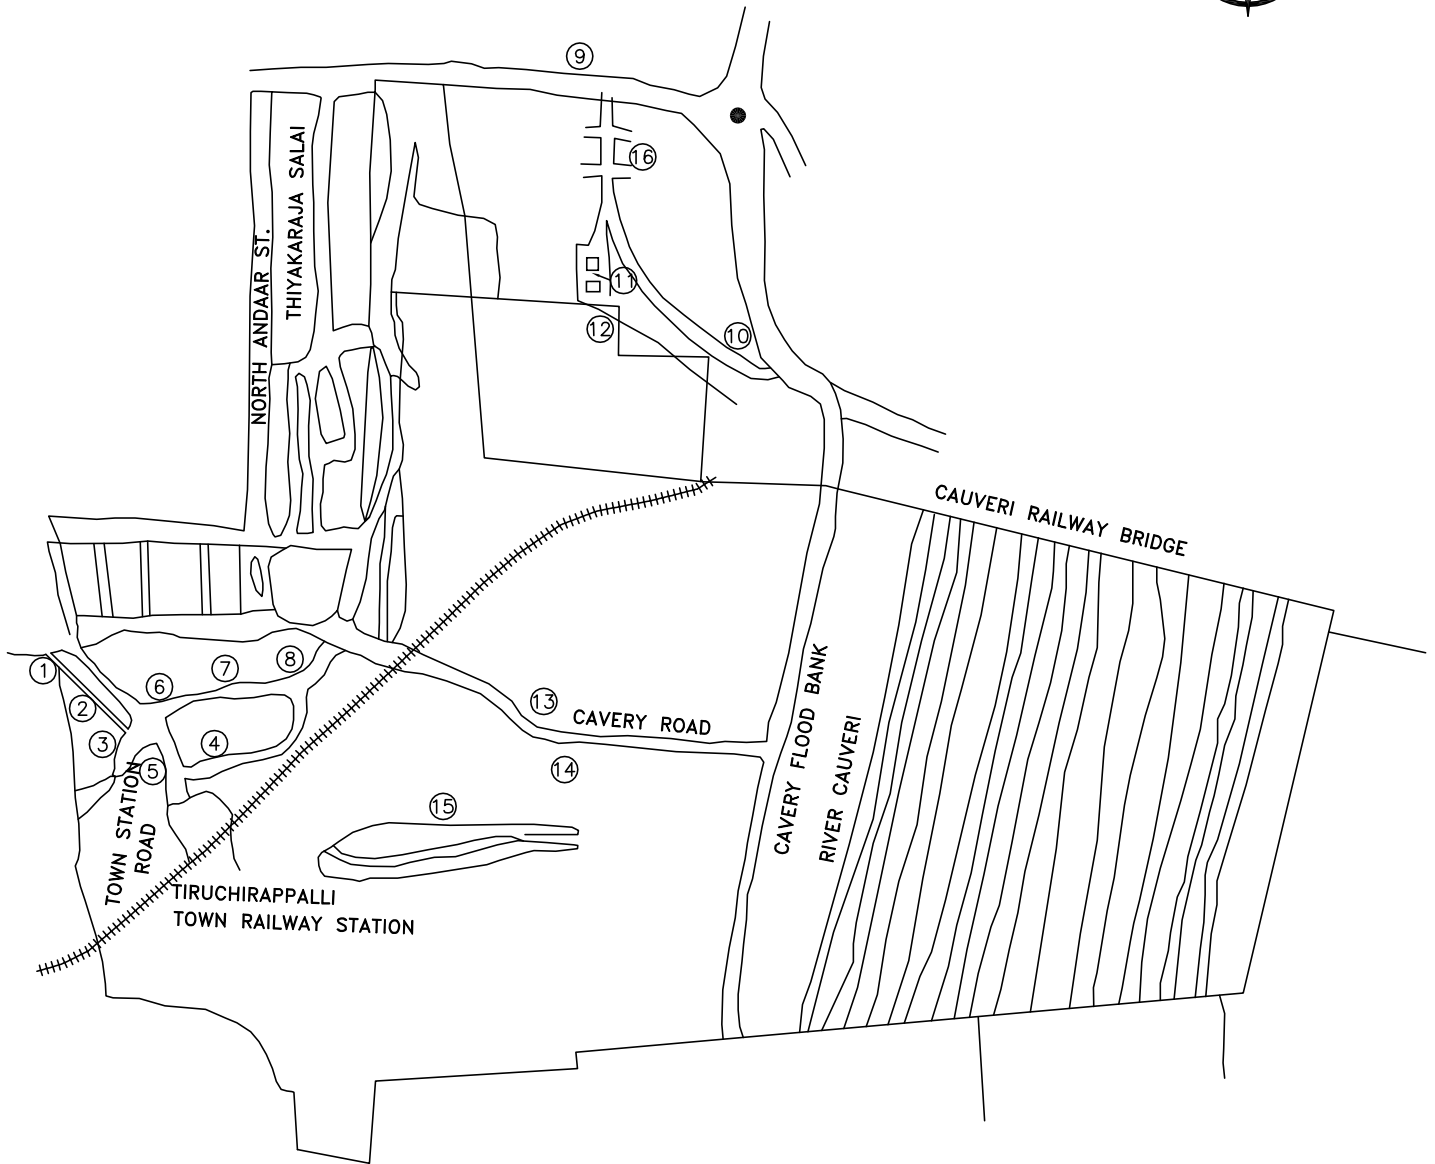

TRICHIRAPPALLI CITY CORPORATION

WARD MAP

WARD NO: 8 SRIRANGAM ZONE (NOT TO SCALE)

SL. No.	STREET NAME.
1.	BHARATHIYAR STREET
2.	BHARATHIYAR STREET
3.	BHARATHIYAR STREET
4.	TOWN STATION ROAD(F.O.L)
5.	SRINIVASAPURAM
6.	WEST DEVADANM
7.	WEST DEVADANM
8.	WEST DEVADANM
9.	INDIRA NAGAR
10.	PUDHU STREET
11.	PADUVAI NAGAR(NEAR F.O.L)
12.	PADUVAI NAGAR
13.	RAJIV GANDHI NAGAR
14.	EAST DEVADANAM
15.	EAST DEVADANAM
16.	POOSARI STREET