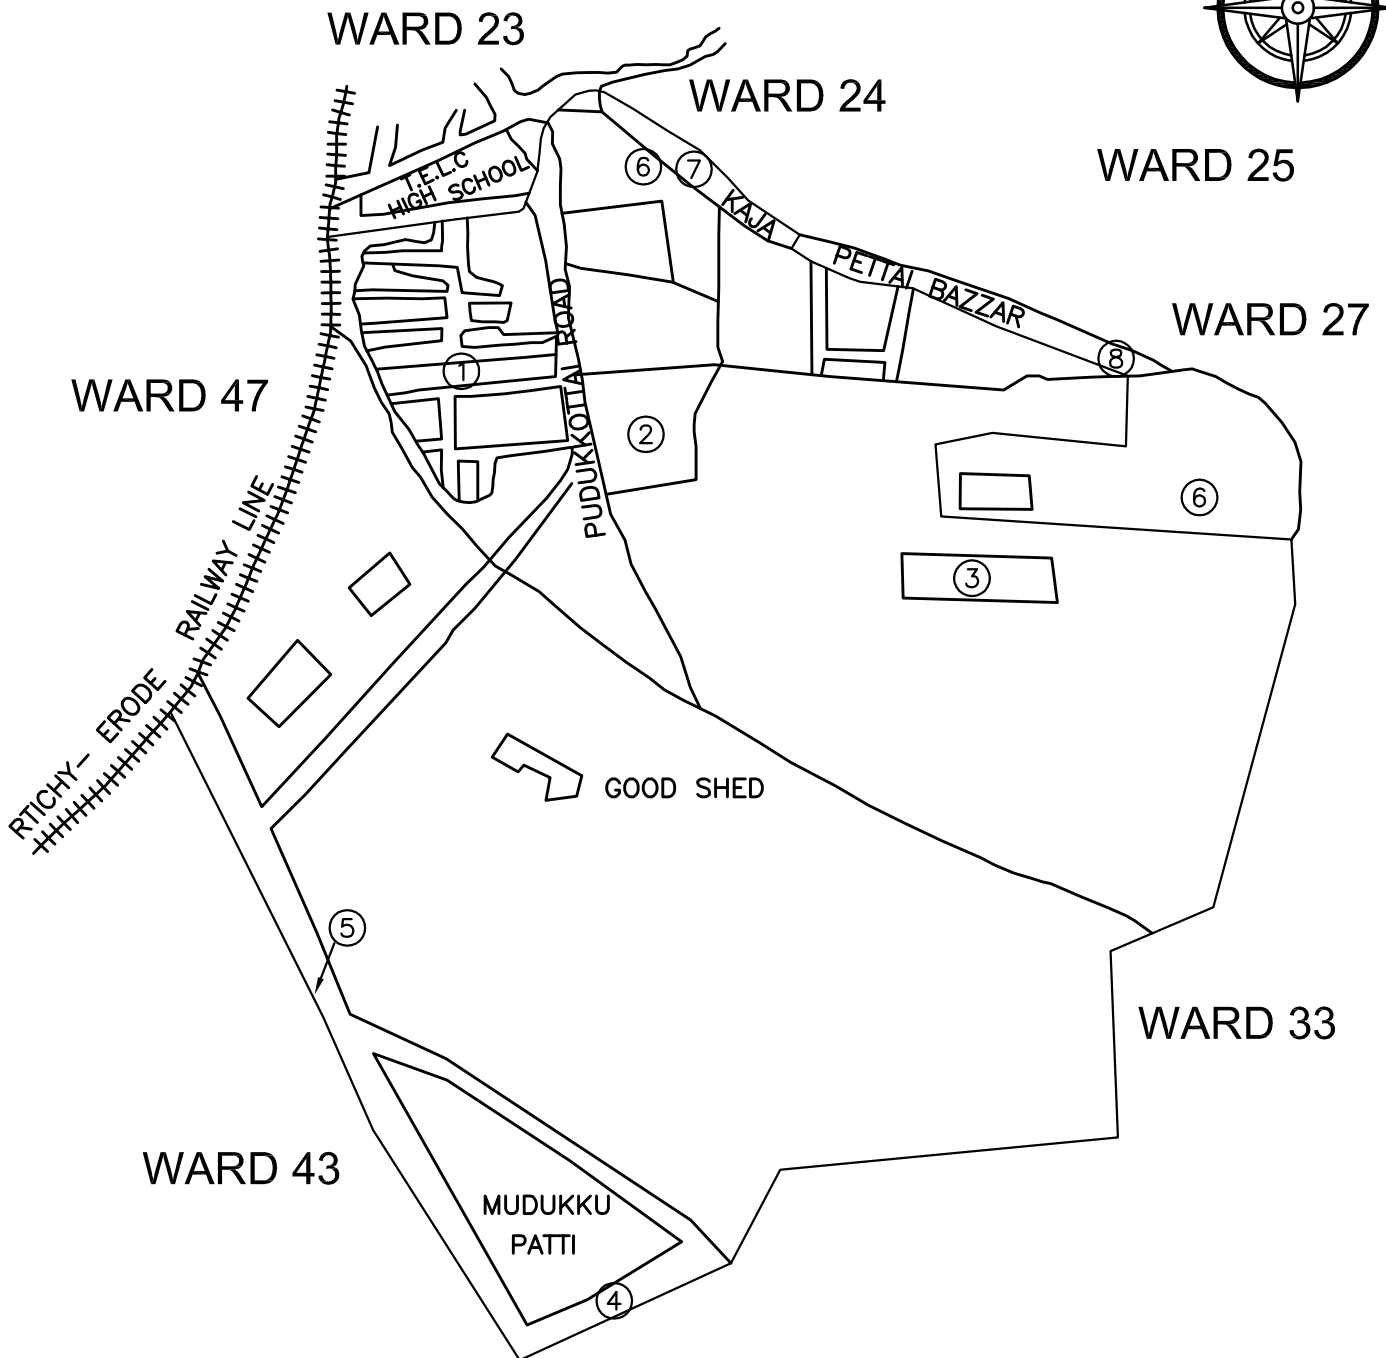

TRICHIRAPPALLI CITY CORPORATION

WARD MAP

WARD NO: 26, ARIYAMANGALAM ZONE (NOT TO SCALE)

SL. No.	STREET NAME.
1	MUDALIYAR CHATRAM
2	ALIAR PALAYAM
3	RAILWAY BELLG MAIDANAM
4	PUDUKKOTTAI ROAD (MUDUKKUPPATTI)
5	PUDUKKOTTAI ROAD 'D' COLONY
6	RAILWAY THOPPUKARA COLONY
7	KHAJAPETTAI BAZZAR
8	KHAJAPETTAI BAZZAR