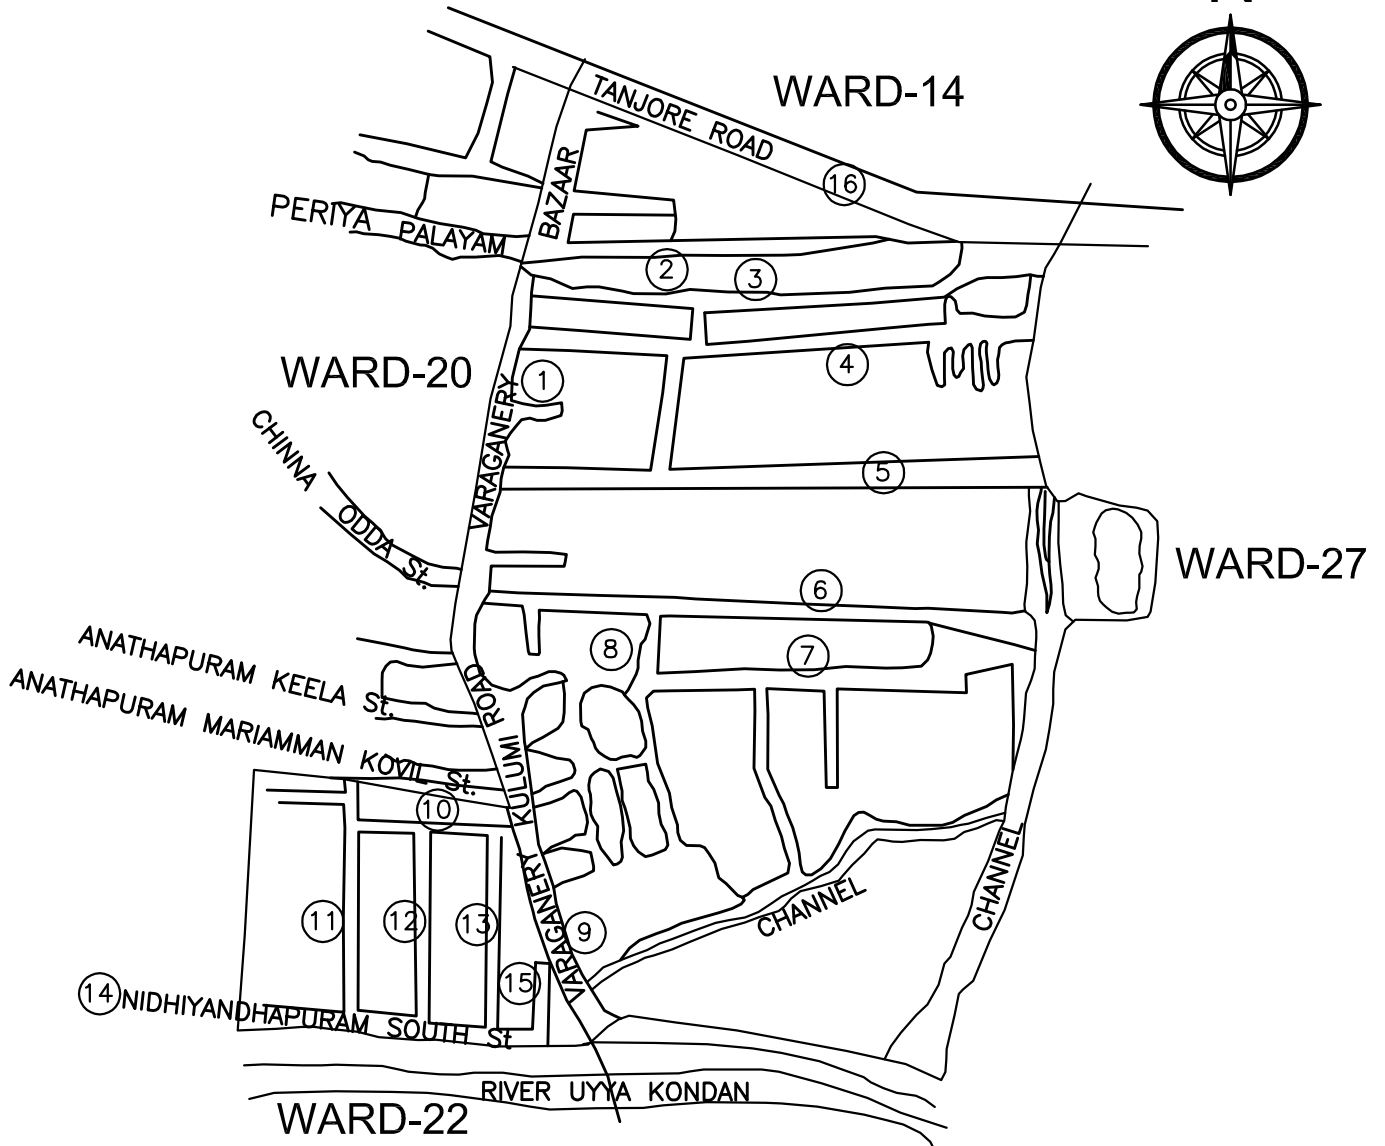

TRICHIRAPPALLI CITY CORPORATION

WARD MAP

WARD NO: 21, ARIYAMANGALAM ZONE (NOT TO SCALE)

SL. No.	STREET NAME.
1.	VARAGANERY BAZAAR
2.	ANTHONIYAR KOIL STREET
3.	VARAGAEARY 1st STREET
4.	VARAGANERY NADU STREET
5.	VARAGANERY AGRAHARAM
6.	VARAGANERY NORTH PILLAR KOIL STREET
7.	VARAGANERY SOUTH PILLAR KOIL STREET
8.	PERIYAR NAGAR
9.	VARAGANERY KULUMI ROAD
10.	NIDHIYANDHAPURAM NORTH STREET

SL. No.	STREET NAME.
11.	NIDHIYANDHAPURAM WEST STREET
12.	NIDHIYANDHAPURAM NADU STREET
13.	NIDHIYANDHAPURAM EAST STREET
14.	NIDHIYANDHAPURAM SOUTH STREET
15.	DHAYUMANAPURAM
16.	TANJORE ROAD (PART NORTH SARAGU D No:30 to RETTAI VAIKKAL, SOUTH SARAGU RETTAI VAIKKAL to D No:60)