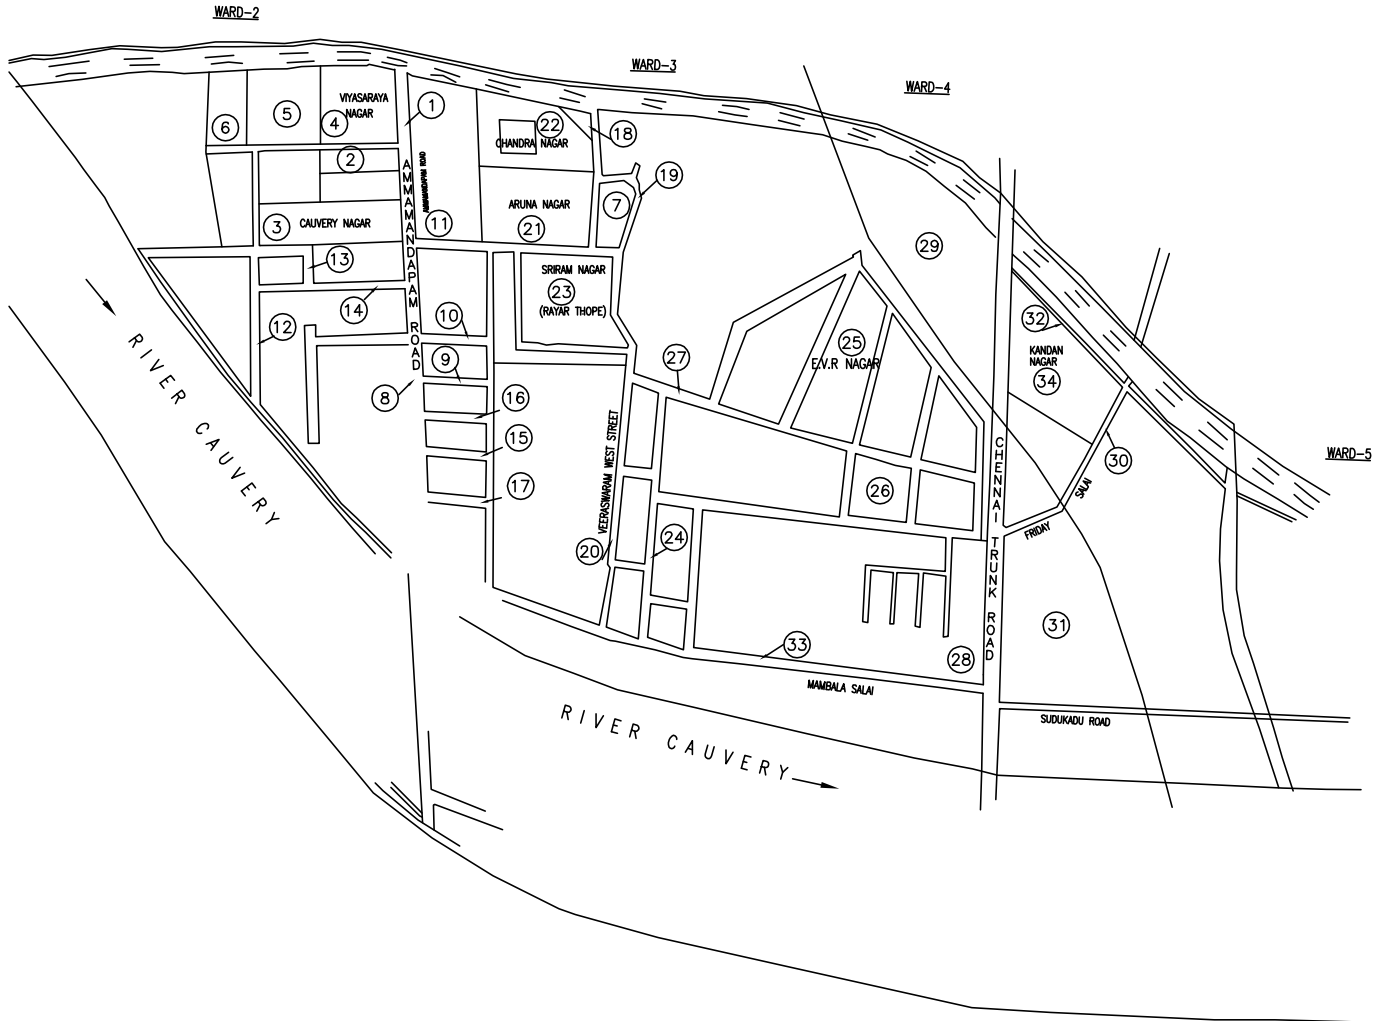

TRICHIRAPPALLI CITY CORPORATION

WARD MAP

WARD NO: 5 SRIRANGAM ZONE (NOT TO SCALE)

SL. No.	STREET NAME.	SL. No.	STREET NAME.	SL. No.	STREET NAME.
1.	AMMA MANDABAM ROAD 22-59,89/21-118	15.	AMMA MANDABAM EXTN, 3rd STREET	25.	THANTHAI PERIYAR E.V.R NAGAR
2.	SUDARSAN NAGAR	16.	AMMA MANDABAM EXTN, 2nd STREET	26.	GANAPATHY NAGAR
3.	KAVERI NAGAR	17.	AMMA MANDABAM EXTN, 1st STREET	27.	KOOTU ROAD
4.	VIYASARAYA NAGAR	18.	CHINNAIYAH THOPE	28.	TRUNK ROAD(1-3)
5.	MANGAMMA NAGAR	19.	VEERESHWARAM HARIJANA STREET	29.	ONGARA SAMY MANIYAKARA THOPE
6.	SANKAR NAGAR	20.	VEERESHWARAM MELA STREET	30.	VELLI KILAMAI SALAI
7.	SUBRAMANIYAPURAM	21.	ARUNA NAGAR	31.	THATHACHARIYAR GARDEN
8.	AMMA MANDABAM ROAD 1-20,120-140	22.	CHANDRA NAGAR	32.	KUMBAKONAM SALAI
9.	AMMA MANDABAM EXTN, 4th STREET	23.	SRIRAM NAGAR(RAYAR THOPE)	33.	MAMBAZHA SALAI
10.	AMMA MANDABAM EXTN, 5th STREET	24.	VEERESHWARAM KEELA STREET	34.	KANDAN NAGAR
11.	AMMA MANDABAM EXTN, 6th STREET				
12.	GEETHA PURAM				
13.	STATE BANK COLONY				
14.	ARUL NAGAR