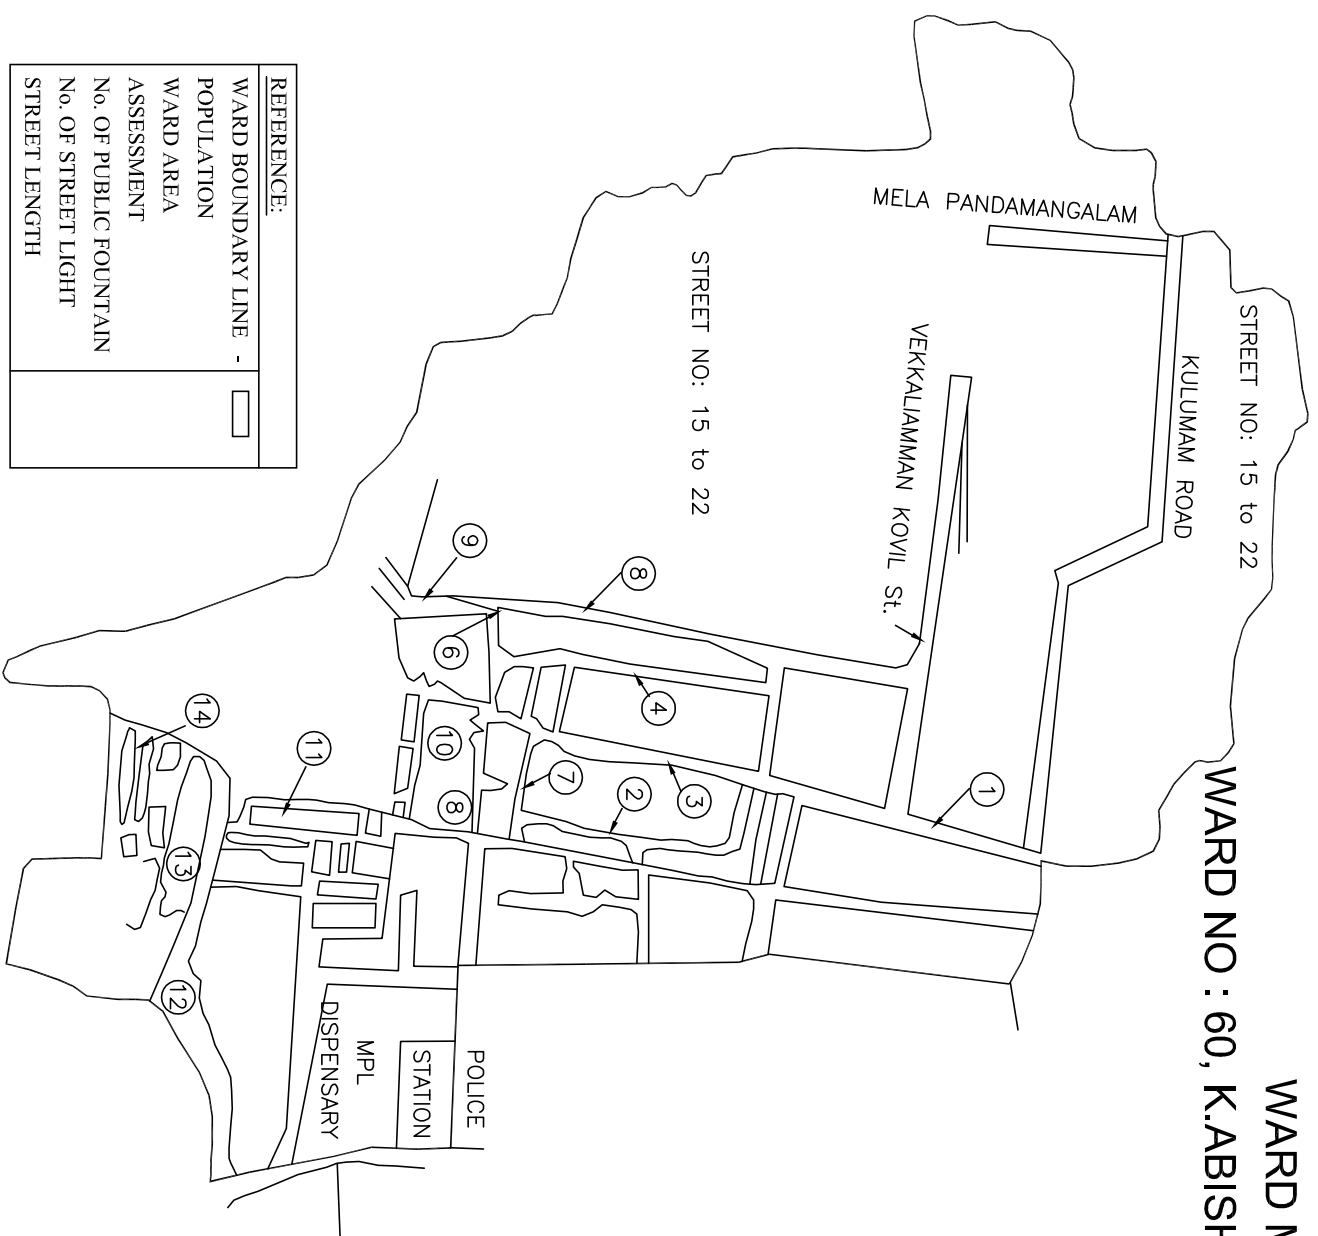

TRICHIRAPPALLI CITY CORPORATION

WARD MAP

WARD NO : 60, K.ABISHEKAPURAM ZONE

REFERENCE:	
WARD BOUNDARY LINE -	□
POPULATION	
WARD AREA	
ASSESSMENT	
No. OF PUBLIC FOUNTAIN	
No. OF STREET LIGHT	
STREET LENGTH	