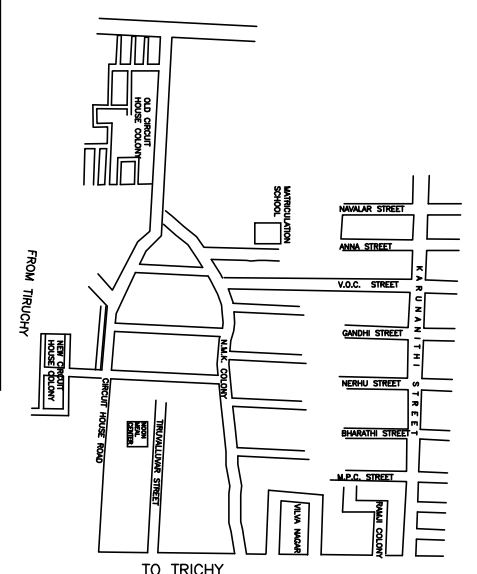

TRICHIRAPPALLI CITY CORPORATION

WARD MAP

WARD NO: 34, PONMALAI ZONE (NOT TO SCALE)