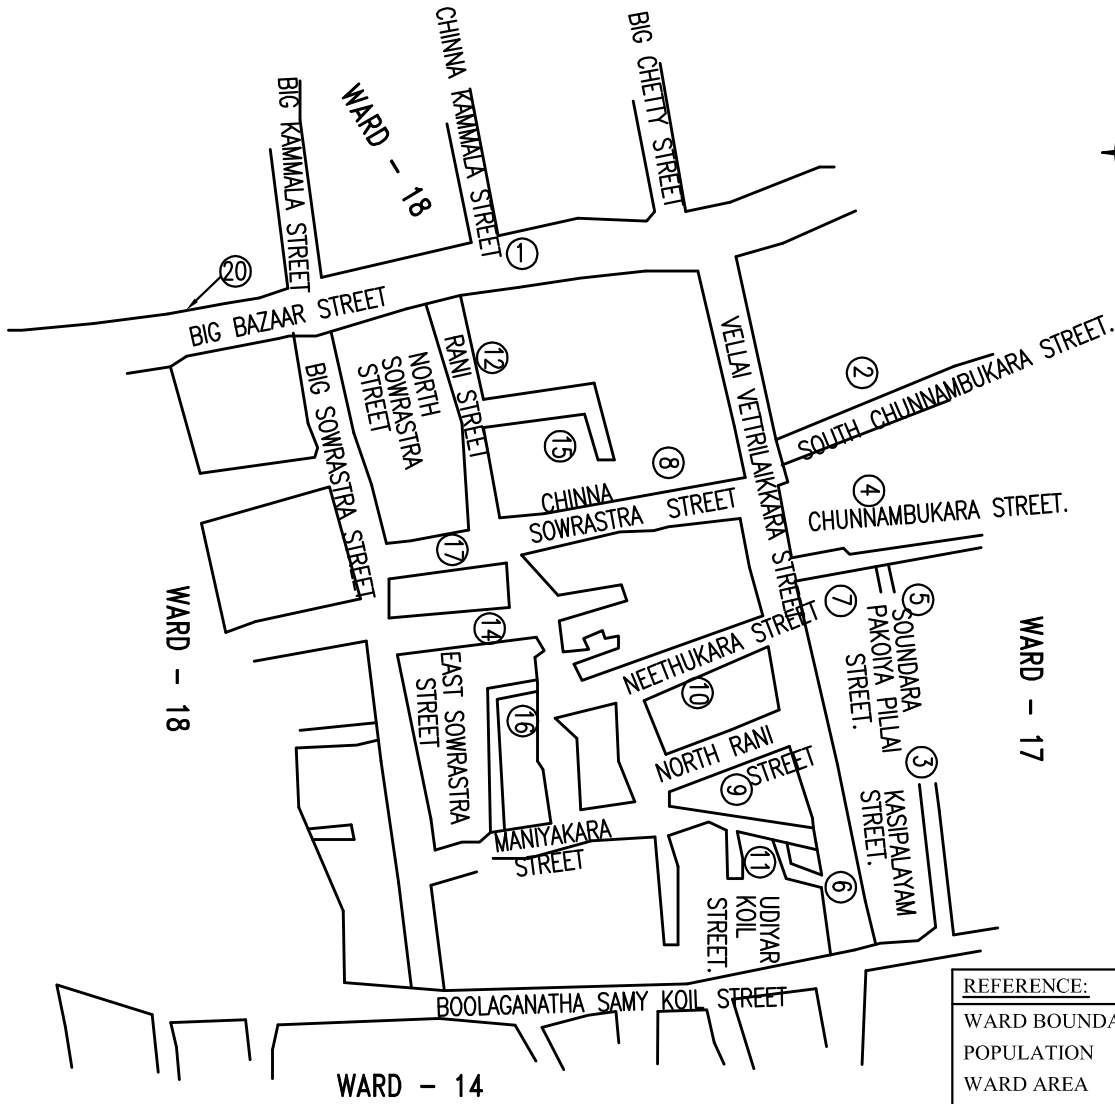

TRICHIRAPPALLI CITY CORPORATION

WARD MAP

WARD NO: 16 SRIRANGAM ZONE (NOT TO SCALE)

REFERENCE:	
WARD BOUNDARY LINE -	
POPULATION	
WARD AREA	
ASSESSMENT	
No. OF PUBLIC FOUNTAIN	
No. OF STREET LIGHT	
STREET LENGTH	

SL. No.	STREET NAME.	SL. No.	STREET NAME.
1.	BIG BAZZAR STREET PART 135 TO 171, EAST 389 TO 435	10.	NEETHU KARA STREET
2.	SOUTH CHUNNAMBUKKARA STREET	11.	UDAYAR KOVIL STREET
3.	KASI PALAYAM STREET	12.	RANI STREET
4.	CHUNNAMBUKKARA STREET	13.	BIG SOURASTRA STREET
5.	SOUNDARAPANDIYA PILLAI STREET	14.	EAST SOURASTRA STREET
6.	VELLAI VETRILAIKKARA STREET	15.	EAST RANI STREET
7.	KOLLAR VADUGAR STREET	16.	INDU MARUTHUVAR STREET
8.	CHINNA SOUSTRA STREET	17.	NORTH SOURASTRA STREET
9.	NORTH RANI STREET	18.	MANIYAKKARA STREET