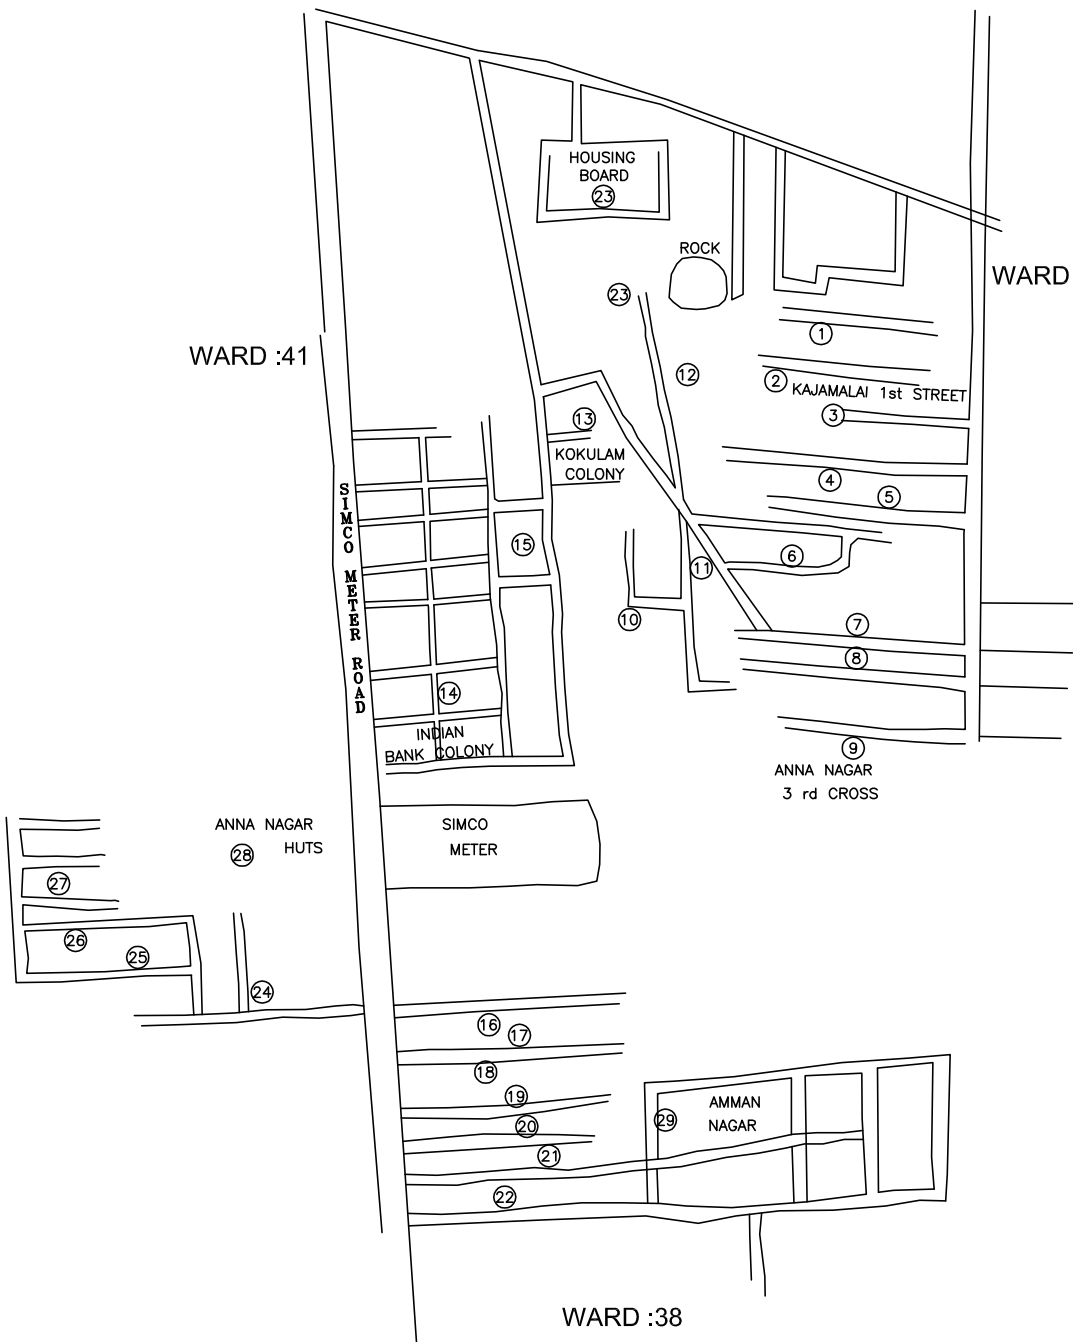

TRICHIRAPPALLI CITY CORPORATION

WARD MAP

WARD NO: 42 PONMALAI ZONE (NOT TO SCALE)

WARD :43

WARD :41

WARD :45

SL. No.	STREET NAME.
1	KAJAMALAI ROAD
2	KAJAMALAI 1st STREET
3	KAJAMALAI 2nd STREET
4	KAJAMALAI NADU STREET
5	KAJAMALAI KOVIL STREET
6	KAJAMALAI MAIN ROAD
7	LOORDUSAMY PILLAI 1st CROSS
8	LOORDUSAMY PILLAI 2nd CROSS
9	LOORDUSAMY PILLAI 3rd CROSS
10	ANNA NAGAR EXTENSION
11	KAJAMALAI HOUSING COLONY
12	LOORDUSAMY PILLAI HOUSING COLONY
13	PICHAJ AMMAL NAGAR
14	GOKULAM COLONY
15	INDIAN BANK COLONY
16	KADHI BOARD COLONY
17	SUNDAR NAGAR 1st CROSS
18	SUNDAR NAGAR 2nd CROSS
19	SUNDAR NAGAR 3rd CROSS
20	SUNDAR NAGAR 4th CROSS
21	SUNDAR NAGAR 5th CROSS
22	SUNDAR NAGAR 6th CROSS
23	SUNDAR NAGAR 7th CROSS
24	KAJAMALAI ROAD
25	S.M.E.S.C. COLONY
26	S.M.E.S.C. COLONY
27	S.M.E.S.C. COLONY 2 nd CROSS
28	S.M.E.S.C. COLONY 3rd CROSS
29	ANNA NAGAR HUTS
30	AMMAN NAGAR & SUNDAR NAGAR

WARD :38