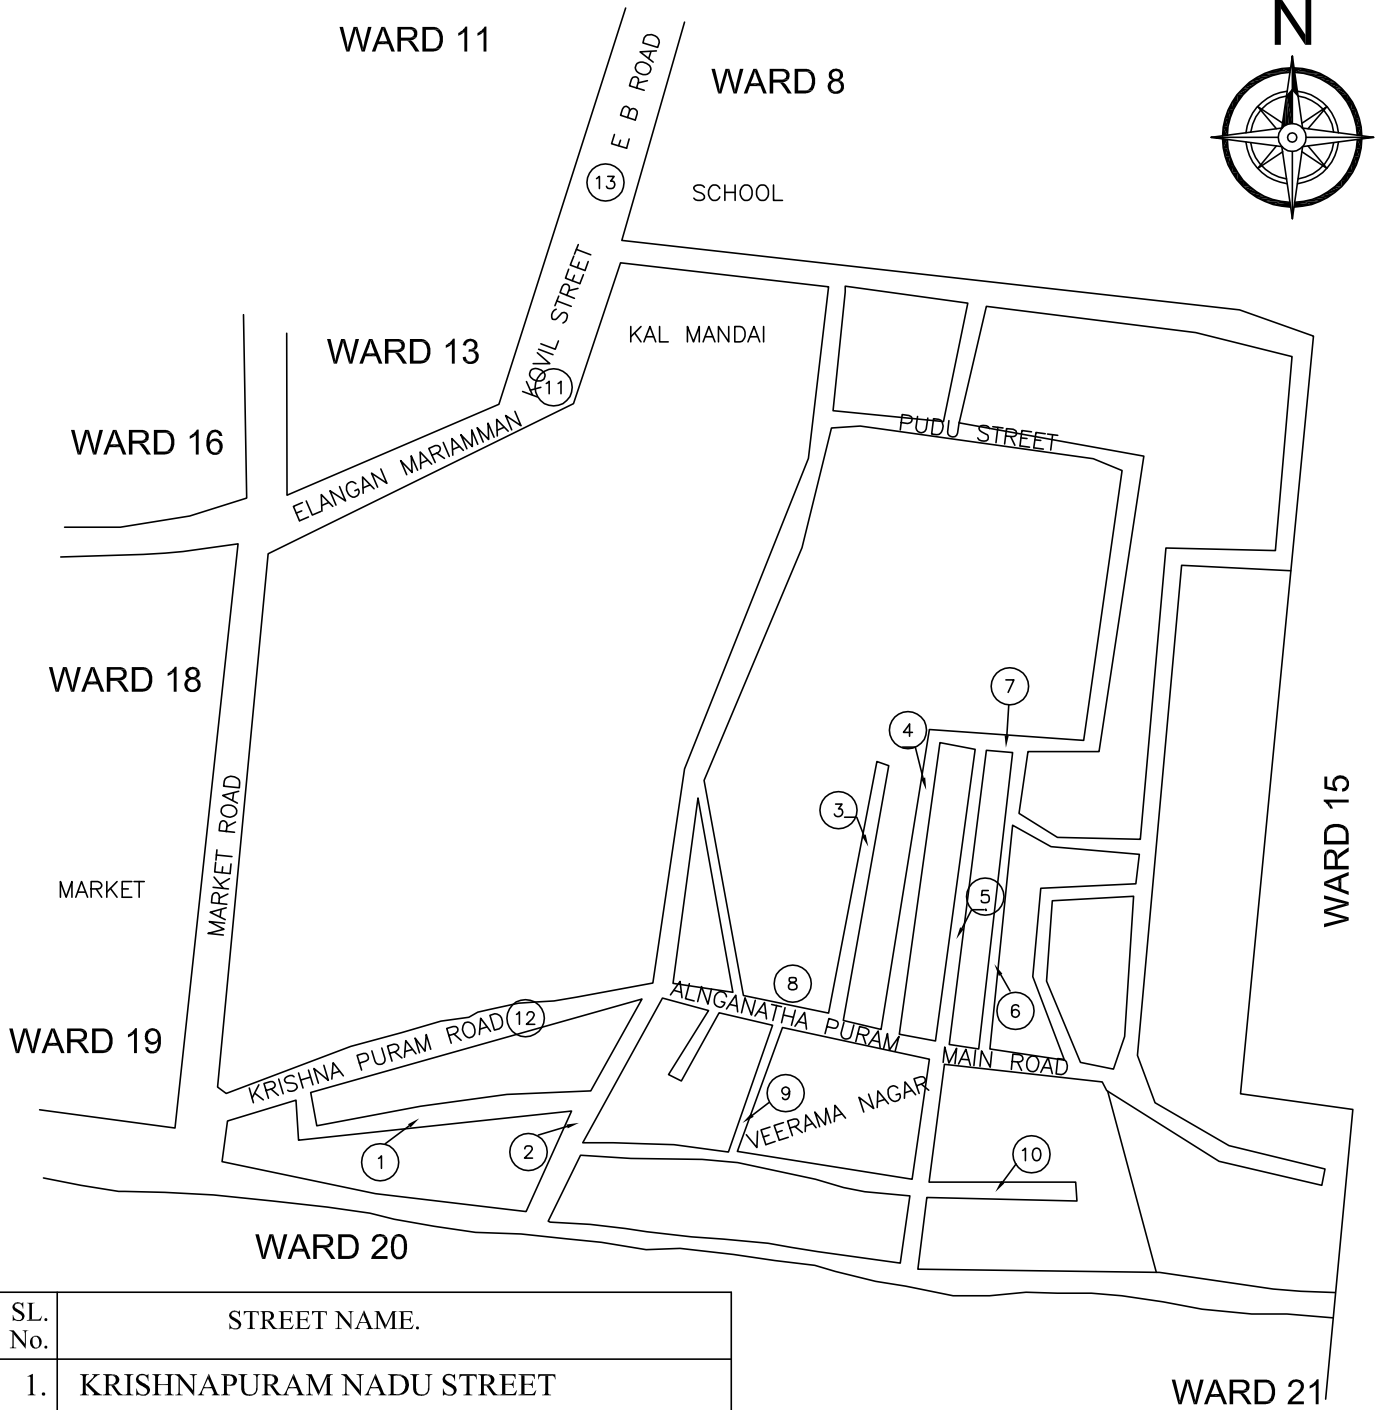

TRICHIRAPPALLI CITY CORPORATION

WARD MAP

WARD NO: 14 ARIYAMANGALAM ZONE (NOT TO SCALE)

SL. No.	STREET NAME.
1.	KRISHNAPURAM NADU STREET
2.	KRISHNAPURAM MOHAMADIYAR STREET
3.	ALANGANATHA PURAM 1st STREET
4.	ALANGANATHA PURAM 2nd STREET
5.	ALANGANATHA PURAM 3rd STREET
6.	ALANGANATHA PURAM 4th STREET
7.	ALANGANATHA PURAM 5th STREET
8.	ALANGANATHA PURAM ROAD
9.	VEERAMANAGAR
10.	POONTHOTTAM
11.	ELANGAN MARIAMMAN KOIL STREET
12.	KRISHNAPURAM ROAD
13.	EAST BOULEWARD ROAD