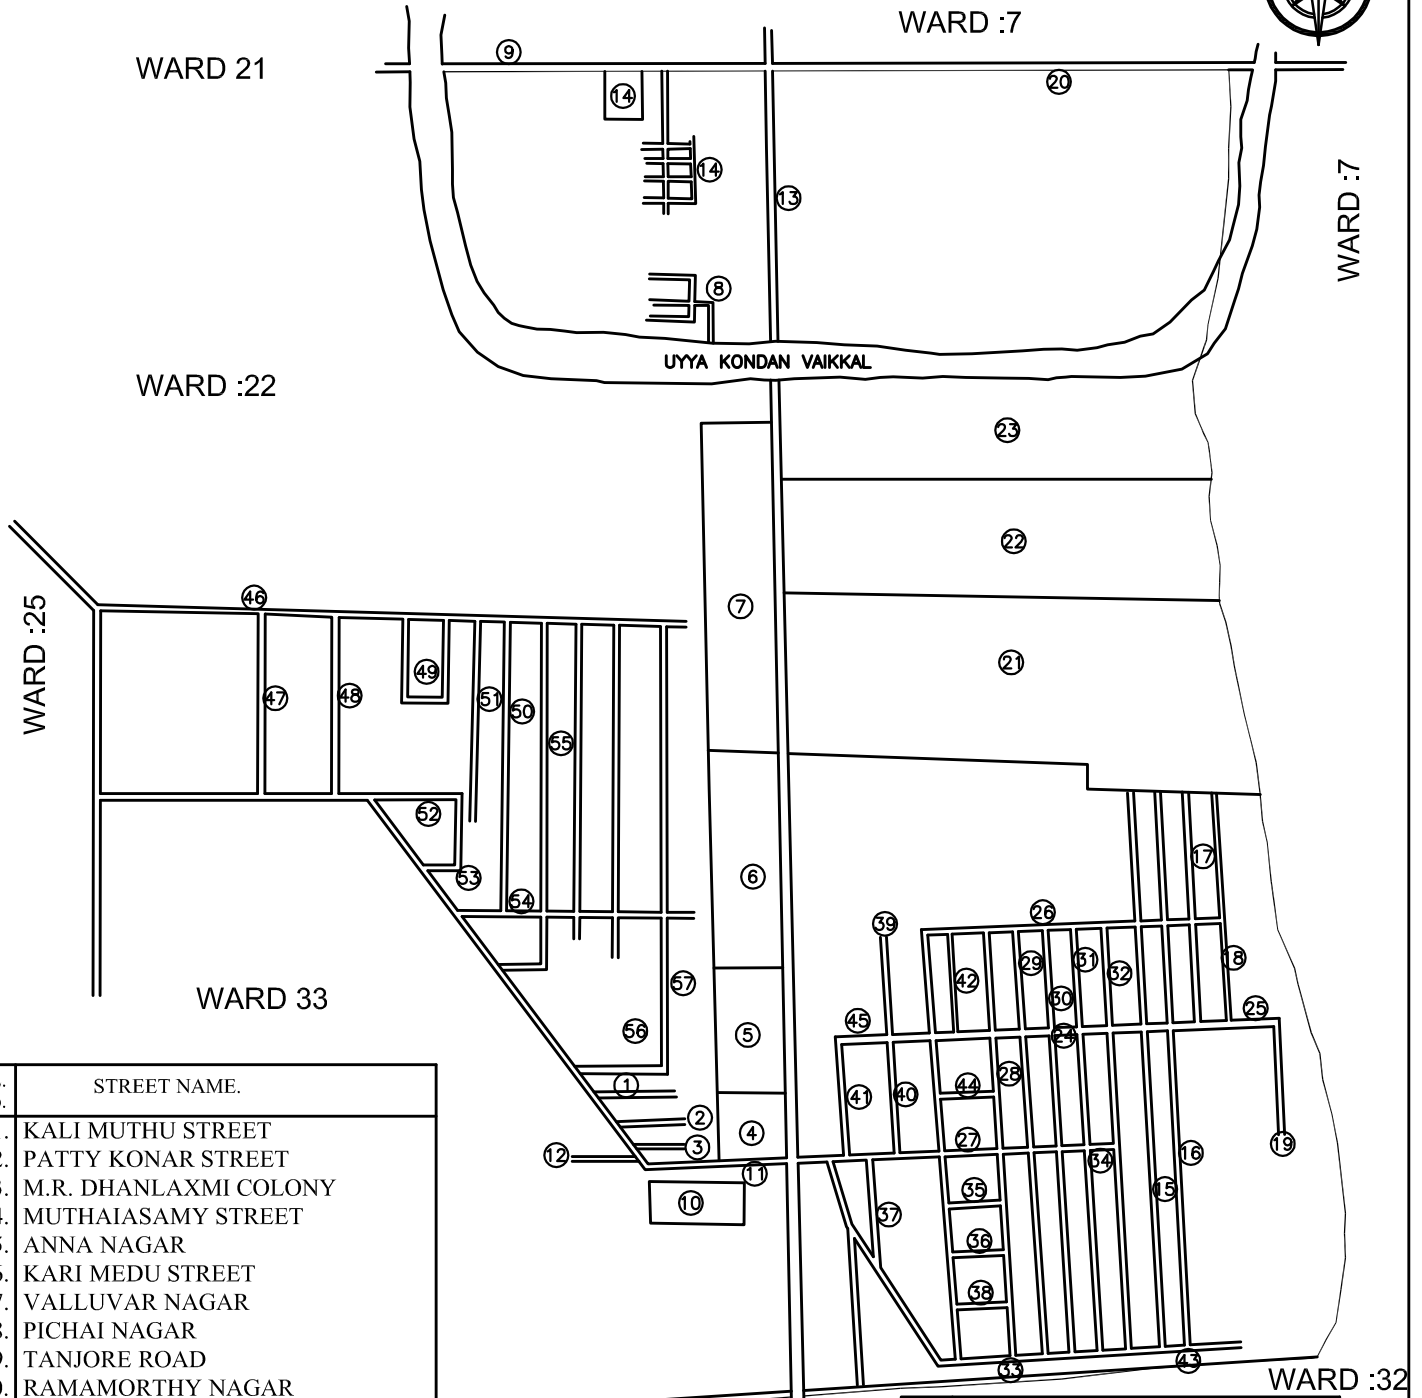

TRICHIRAPPALLI CITY CORPORATION

WARD MAP

WARD NO: 27, ARIYAMANGALAM ZONE (NOT TO SCALE)

SL. No.	STREET NAME.
1.	KALI MUTHU STREET
2.	PATTY KONAR STREET
3.	M.R. DHANLAXMI COLONY
4.	MUTHAIASAMY STREET
5.	ANNA NAGAR
6.	KARI MEDU STREET
7.	VALLUVAR NAGAR
8.	PICHAJ NAGAR
9.	TANJORE ROAD
10.	RAMAMORTHY NAGAR
11.	SANGILIANDAPURAM MAIN ROAD
12.	M.G.S COLONY
13.	TRICHY - CHENNAI ROAD
14.	HOUSE UNIT MAHALAXMI NAGAR
15.	KAMBAR STREET
16.	BARATHI STREET
17.	ANANTHA BHAVAN STREET
18.	AZATH STREET
19.	MUTHUMANI TOWN
20.	TANJORE ROAD
21.	T.S.R.M
22.	KAVERI INDUSTRIES
23.	TRICHY DISTILLARIES
24.	SATHIYAMOORTHY STREET
25.	SATHIYAMOORTHY STREET
26.	KANNAGI STREET
27.	KUMARAN STREET
28.	KALAIVANAR STREET
29.	VALLUVAR STREET
30.	V.O.C. STREET

SL. No.	STREET NAME.
31.	ANNA STREET
32.	KAMARAJ STREET
33.	KOVALAN STREET
34.	KUMARAN STREET
35.	LALBAGADUR SASTRI STREET
36.	PARAMASIVAM STREET
37.	GANDHI STREET
38.	NAKKEERAN STREET
39.	PARI STREET
40.	T.V.K. STREET
41.	NEHRU STREET
42.	NAVALAR STREET
43.	KOVALAN STREET
44.	AZHAR STREET
45.	SATHIAMOORTHY STREET

SL. No.	STREET NAME.
46.	MANALVARI DURAI ROAD
47.	ABDUL KUTHOOS STREET
48.	ANNA STREET
49.	AZATH STREET
50.	T.V.S. STREET
51.	VARADHARAJANAR STREET
52.	JINNAH STREET
53.	SABAPATHI STREET
54.	ELANGO STREET
55.	MARAIMALAIADIKAL STREET
56.	D.R. STREET
57.	GOVINTHA KONAR STREET