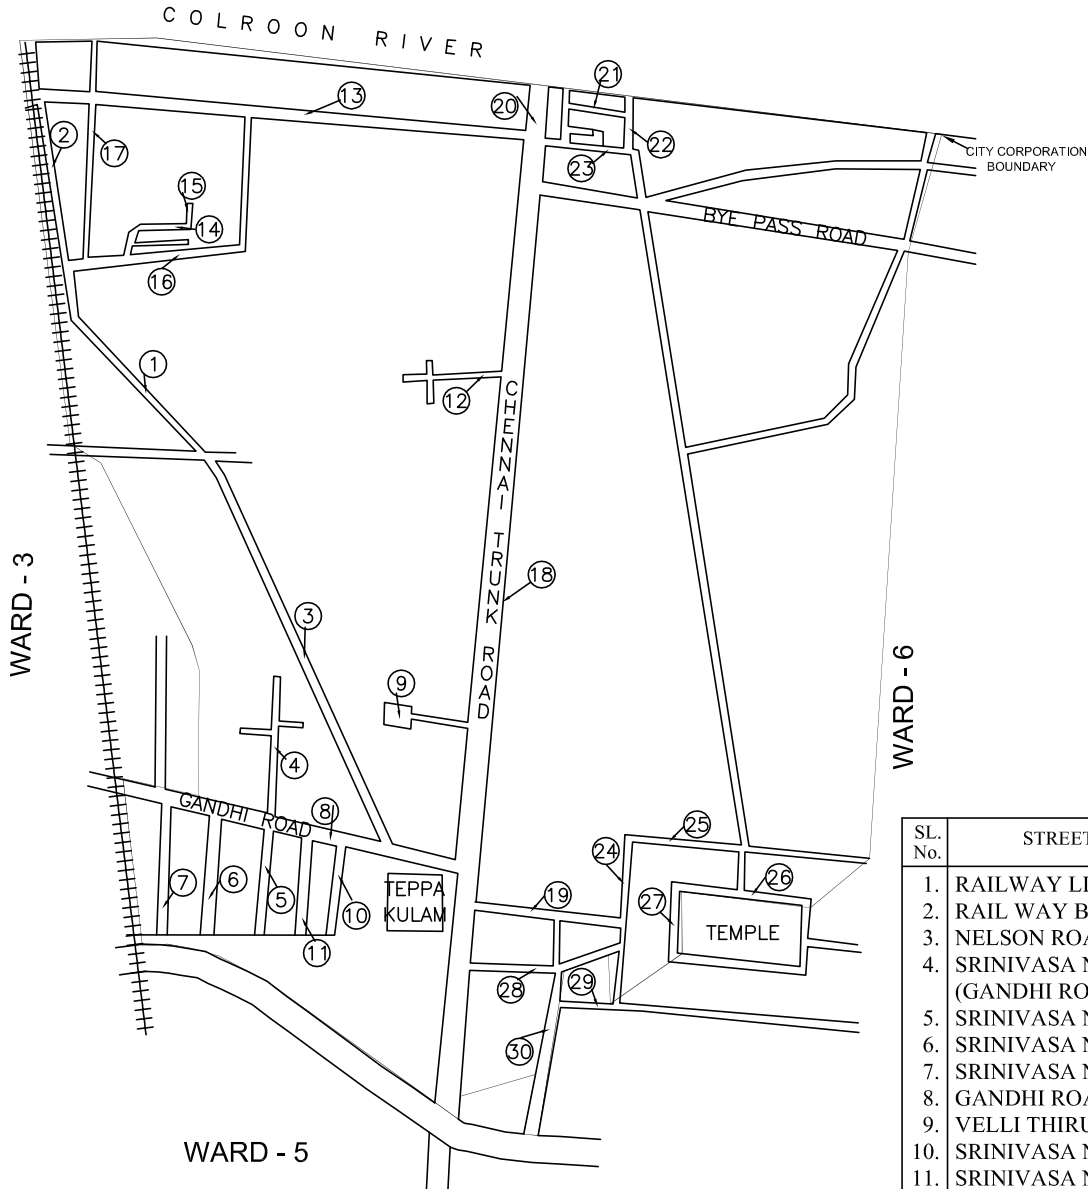

TRICHIRAPPALLI CITY CORPORATION

WARD MAP

WARD NO: 4 SRIRANGAM ZONE (NOT TO SCALE)

SL. No.	STREET NAME.
1.	RAILWAY LINE EAST NELSON STREET
2.	RAIL WAY B- CLASS NORTH STREET
3.	NELSON ROAD 39-69,1-56
4.	SRINIVASA NAGAR EXTENSION (GANDHI ROAD NORTH SIDE)
5.	SRINIVASA NAGAR 3rd STREET (1-19)
6.	SRINIVASA NAGAR 4th STREET (1-18)
7.	SRINIVASA NAGAR 5th STREET (1-22)
8.	GANDHI ROAD(68-94A)
9.	VELLI THIRUMUTTHAM HARIJANA STREET
10.	SRINIVASA NAGAR 1st STREET
11.	SRINIVASA NAGAR 2nd STREET
12.	VELLI THIRUMUTTHAM SAMUTHAYAM
13.	PANCHAKKARAI
14.	SRIRANGAM HARIJAN STREET NO 2
15.	SRIRANGAM HARIJAN STREET NO 1
16.	SUDUKADU ROAD(BURIAL GROUND ROAD)
17.	SLAUGHTER HOUSE ROAD
18.	TRUNK ROAD
19.	SANNATHI STREET
20.	ALAGIRIPURAM 1st STREET
21.	ALAGIRIPURAM 2nd STREET
22.	ALAGIRIPURAM 3rd STREET
23.	ALAGIRIPURAM 4th STREET
24.	MELA VIBOOTHU PRAHARAM
25.	NORTH VIBOOTHU PRAHARAM
26.	NORTH ULVEETHI
27.	MELA UL VEETHI
28.	VASU DEVAN STREET
29.	DR. ALAGAPPAN STREET
30.	BARATHI STREET