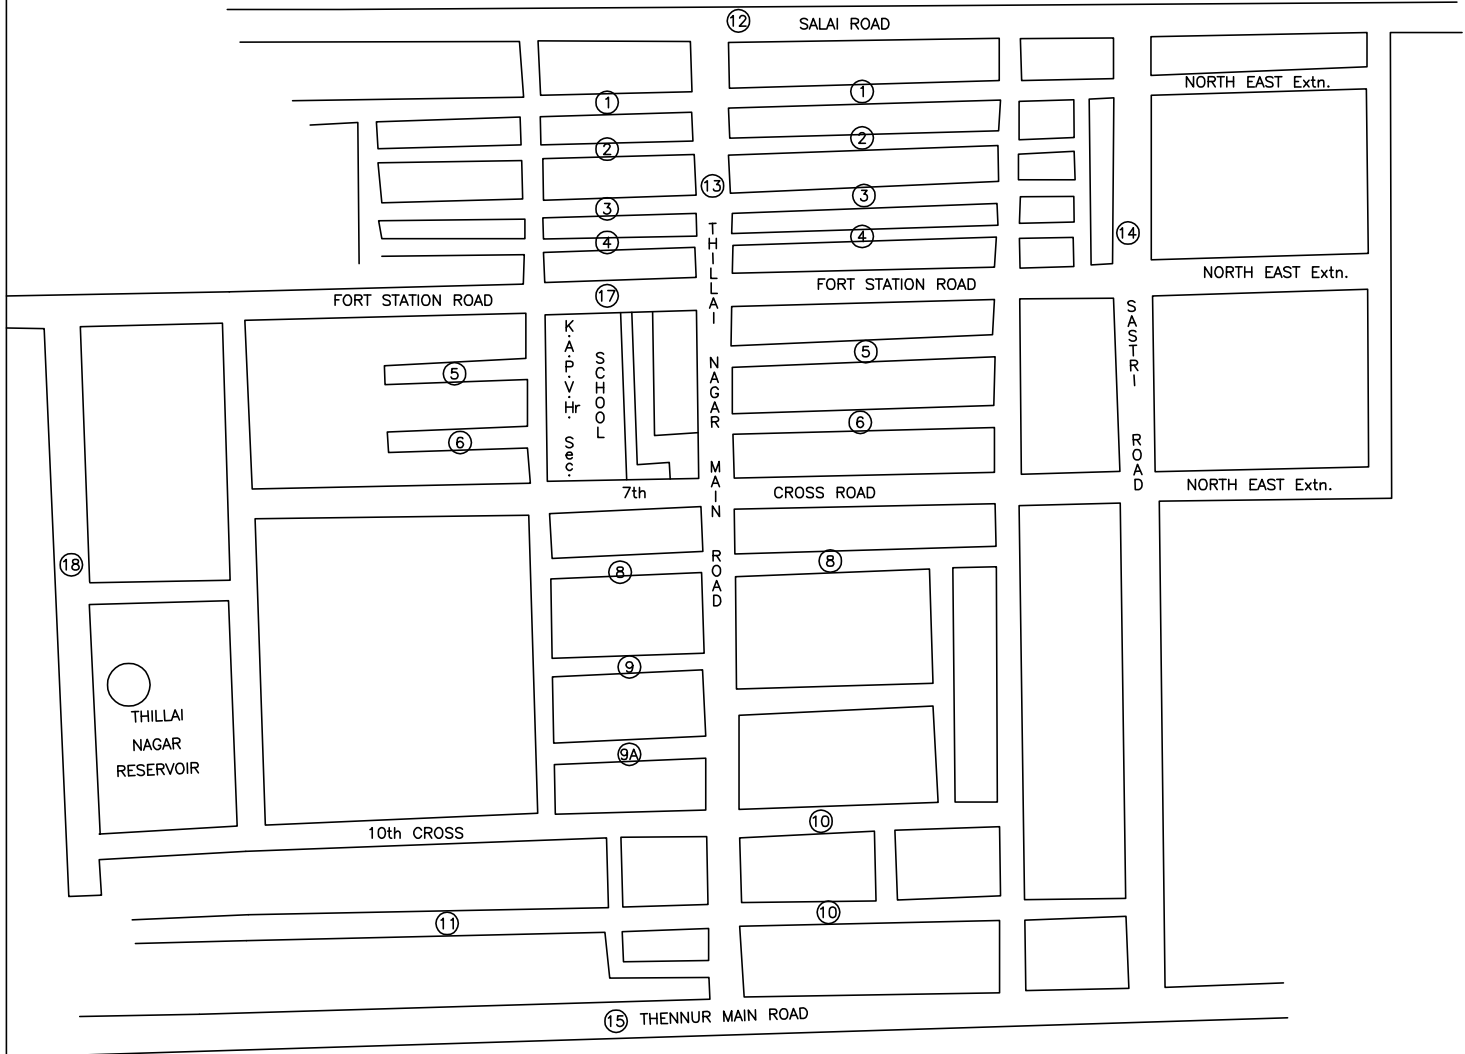

TRICHIRAPPALLI CITY CORPORATION
WARD MAP
WARD NO : 56, K.ABSHEKAPURAM ZONE.

REFERENCE:	
WARD BOUNDARY LINE -	
POPULATION	
WARD AREA	
ASSESSMENT	
No. OF PUBLIC FOUNTAIN	
No. OF STREET LIGHT	
STREET LENGTH	