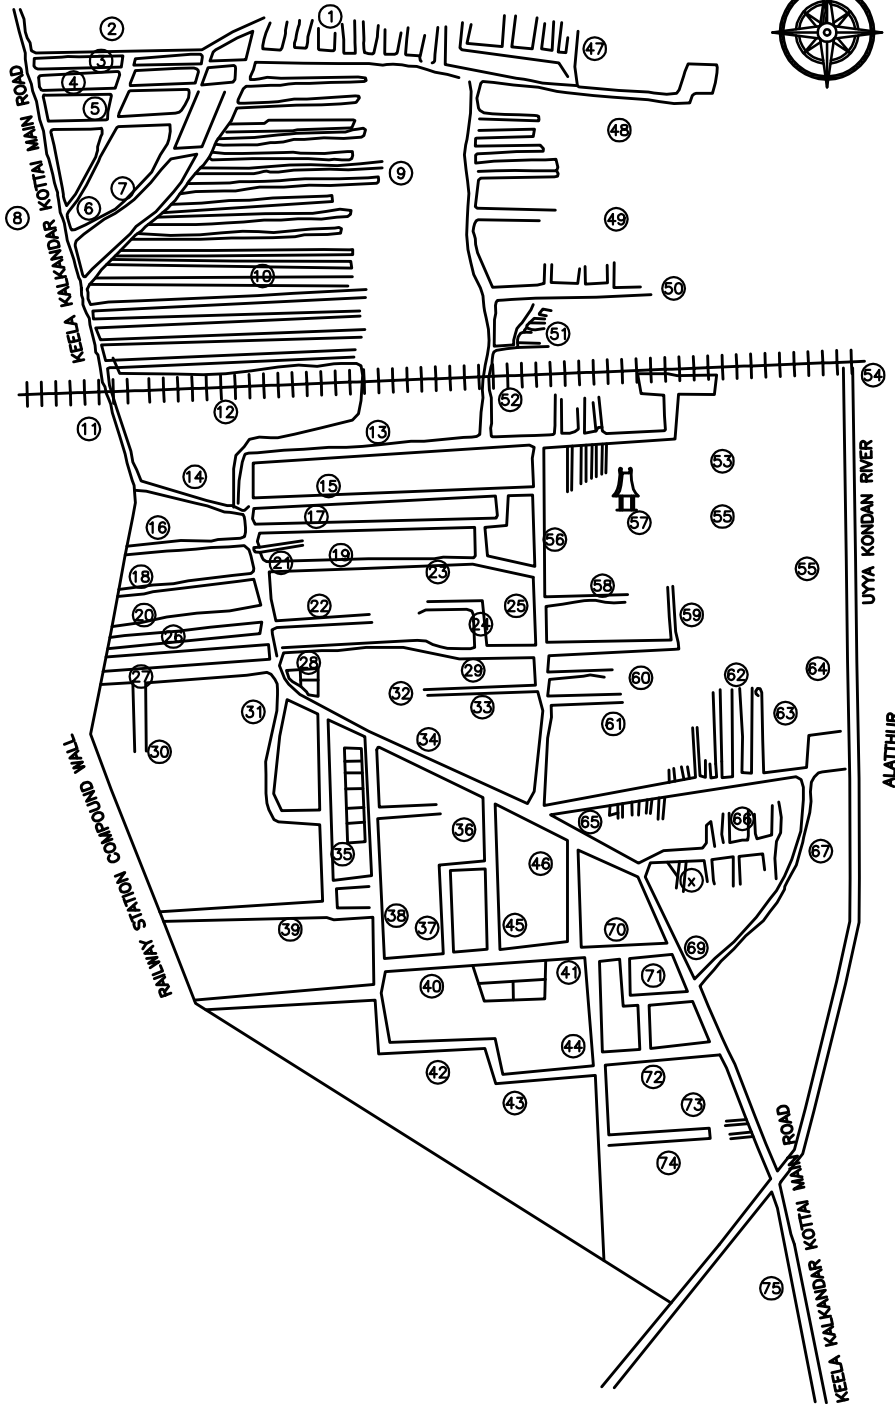

TRICHIRAPPALLI CITY CORPORATION

WARD MAP

WARD NO: 30, PONMALAI ZONE (NOT TO SCALE)

SL. No.	STREET NAME.
1.	GANESHAPURAM
2.	THANGESHWARI NAGAR NORTH ST
3.	THANGESHWARI NAGAR LANE
4.	THANGESHWARI NAGAR MIDDLE ST
5.	THANGESHWARI NAGAR SOUTH ST
6.	THANGESHWARI NAGAR WEST ST
7.	THANGESHWARI NAGAR EAST ST
8.	KEELA KALKANDARKOTTAI MAIN ROAD
9.	UNION SCHOOL
10.	Ex. SERVICE MAN COLONY
11.	MANCHATTHIDAL RAILWAY STATION
12.	VANATTHIYAR KULAM
13.	NAGAMMAI STREET
14.	PARAMASIVAM STREET
15.	PANNEER SELVAM STREET
16.	V.O.C. STREET
17.	ANNA STREET
18.	KUMARAN STREET
19.	PERIYAR STREET
20.	AZHAGIRI STREET
21.	KAMARAJ STREET
22.	VALLATTHARASU STREET
23.	MURUGESAN STREET
24.	PALLIKOODA STREET
25.	MIDDLE STREET
26.	VALLUVAR STREET
27.	ARULJOTHI STREET
28.	THIRU.V.KA. THIDAL
29.	POST OFFICE STREET
30.	THIRUVENGADAM STREET
31.	SAMINATHAN STREET
32.	PILLAIYAR KOVIL
33.	RAMASAMY STREET
34.	KAMARASAR STREET
35.	TAMILAR STREET
36.	ARUNACHALA NAGAR
37.	NETHAJI STREET
38.	PALLIVASAL STREET
39.	MADURAM STREET
40.	MANAKKAL STREET
41.	St MARRY'S SCHOOL
42.	ANTHONIYAR KOVIL STREET
43.	ANTHONIYAR KOVIL STREET
44.	MELA STREET
45.	NADU MANAKKAAL STREET
46.	NEHRUJI STREET
47.	KURINCHI NAGAR
48.	RAJIV GANDHI NAGAR
49.	INDIRA NAGAR
50.	VIVEKANANDAR NAGAR
51.	NAGAMMAI STREET EXTENSION
52.	SOMASUNDARA NAGAR
53.	CHELLAYE AMMAN KOVIL STREET
54.	MANCHATTHIDAL RAILWAY STATION OLD
55.	MULLIKULAM STREET
56.	PANCHAYAT STREET
57.	CHELLAYE AMMAN KOVIL
58.	DURAISAMY STREET
59.	POST OFFICE STREET
60.	ANAMALAI STREET
61.	DEIVEEGAN STREET
62.	MOOGAMBIGAI NAGAR
63.	THATTANGULAM
64.	MUSLIM STREET
65.	AYYANAR STREET
66.	GANESA NAGAR
67.	KEELA STREET
68.	SAMINATHA STREET
69.	PANDIYAN STREET
70.	PUMP SET STREET
71.	MANIYAMMAI STREET
72.	NADU STREET
73.	KAUVERY NAGAR
74.	MARIYAMMAN KOVIL STREET
75.	KEELA KALKANDARKOTTAI MAIN ROAD