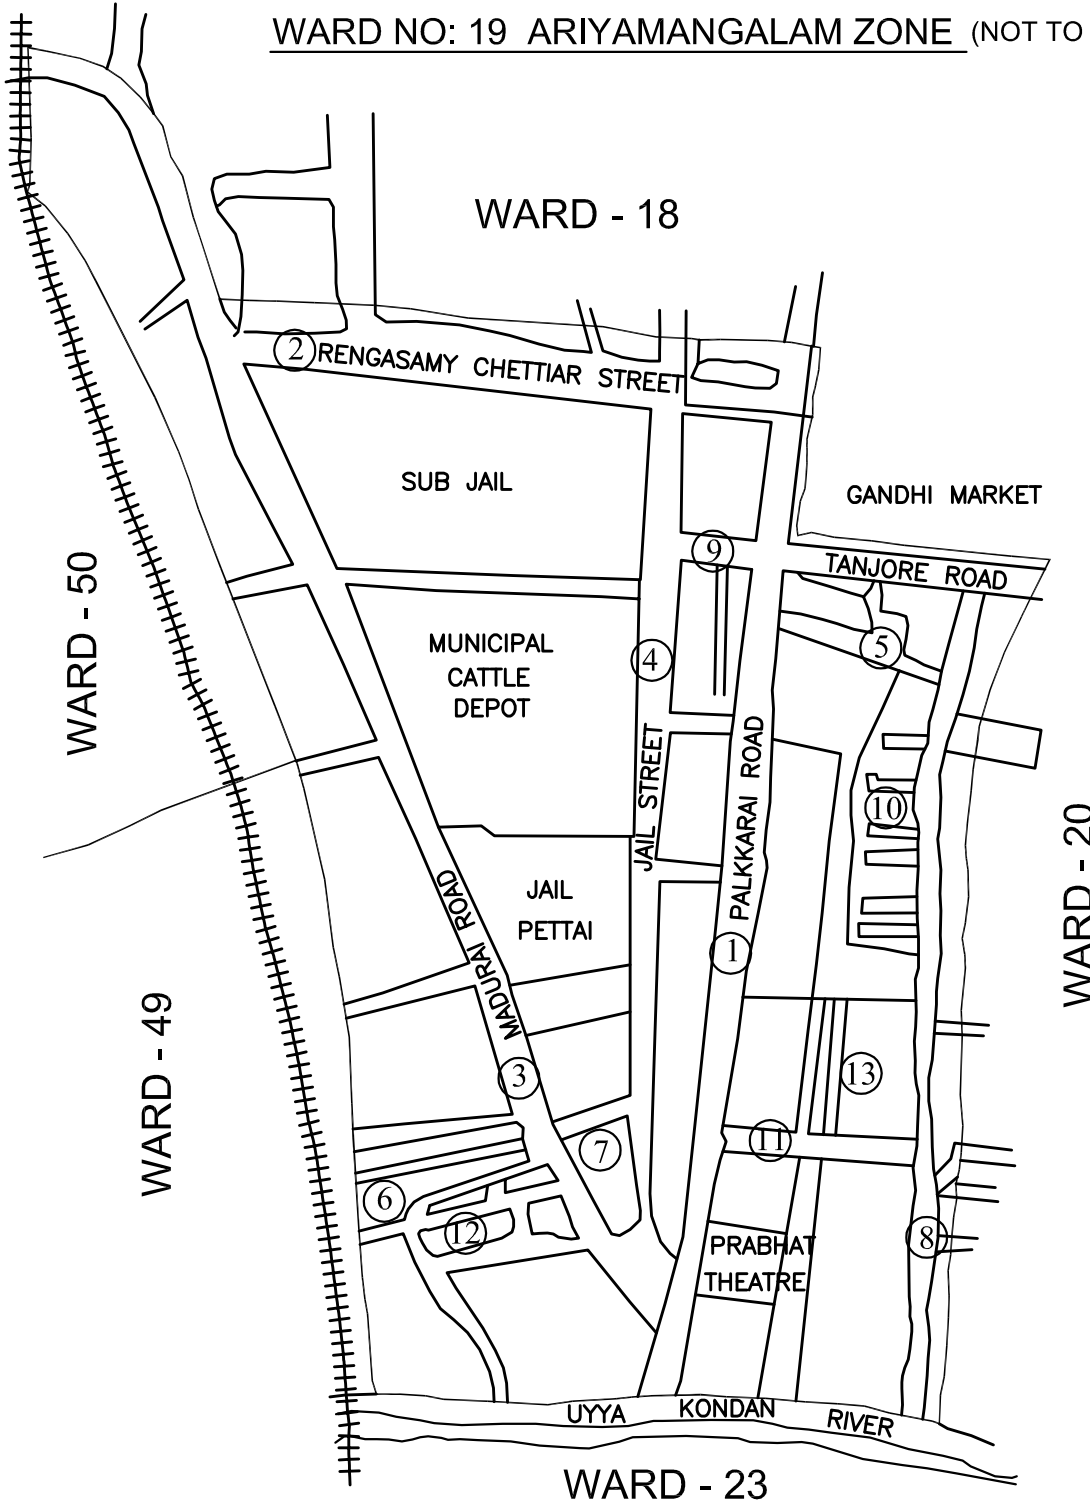

TRICHIRAPPALLI CITY CORPORATION

WARD MAP

WARD NO: 19 ARIYAMANGALAM ZONE (NOT TO SCALE)

SL. No.	STREET NAME.
1.	PALAKKARAI ROAD
2.	RENGASAMY CHETTIAR STREET
3.	MADURAI ROAD
4.	JAIL ROAD
5.	MAILAM SANTHAI
6.	AMBASSA PALLI VASAL
7.	DURGAIYAMMAN KOVIL STREET

SL. No.	STREET NAME.
8.	EDA STREET
9.	OLD MAILAM SANTHAI
10.	PILLAIMA NAGAR
11.	KAJA MOIDHEEN STREET
12.	ALVAR THOPPU
13.	KANMIYAN METTU STREET