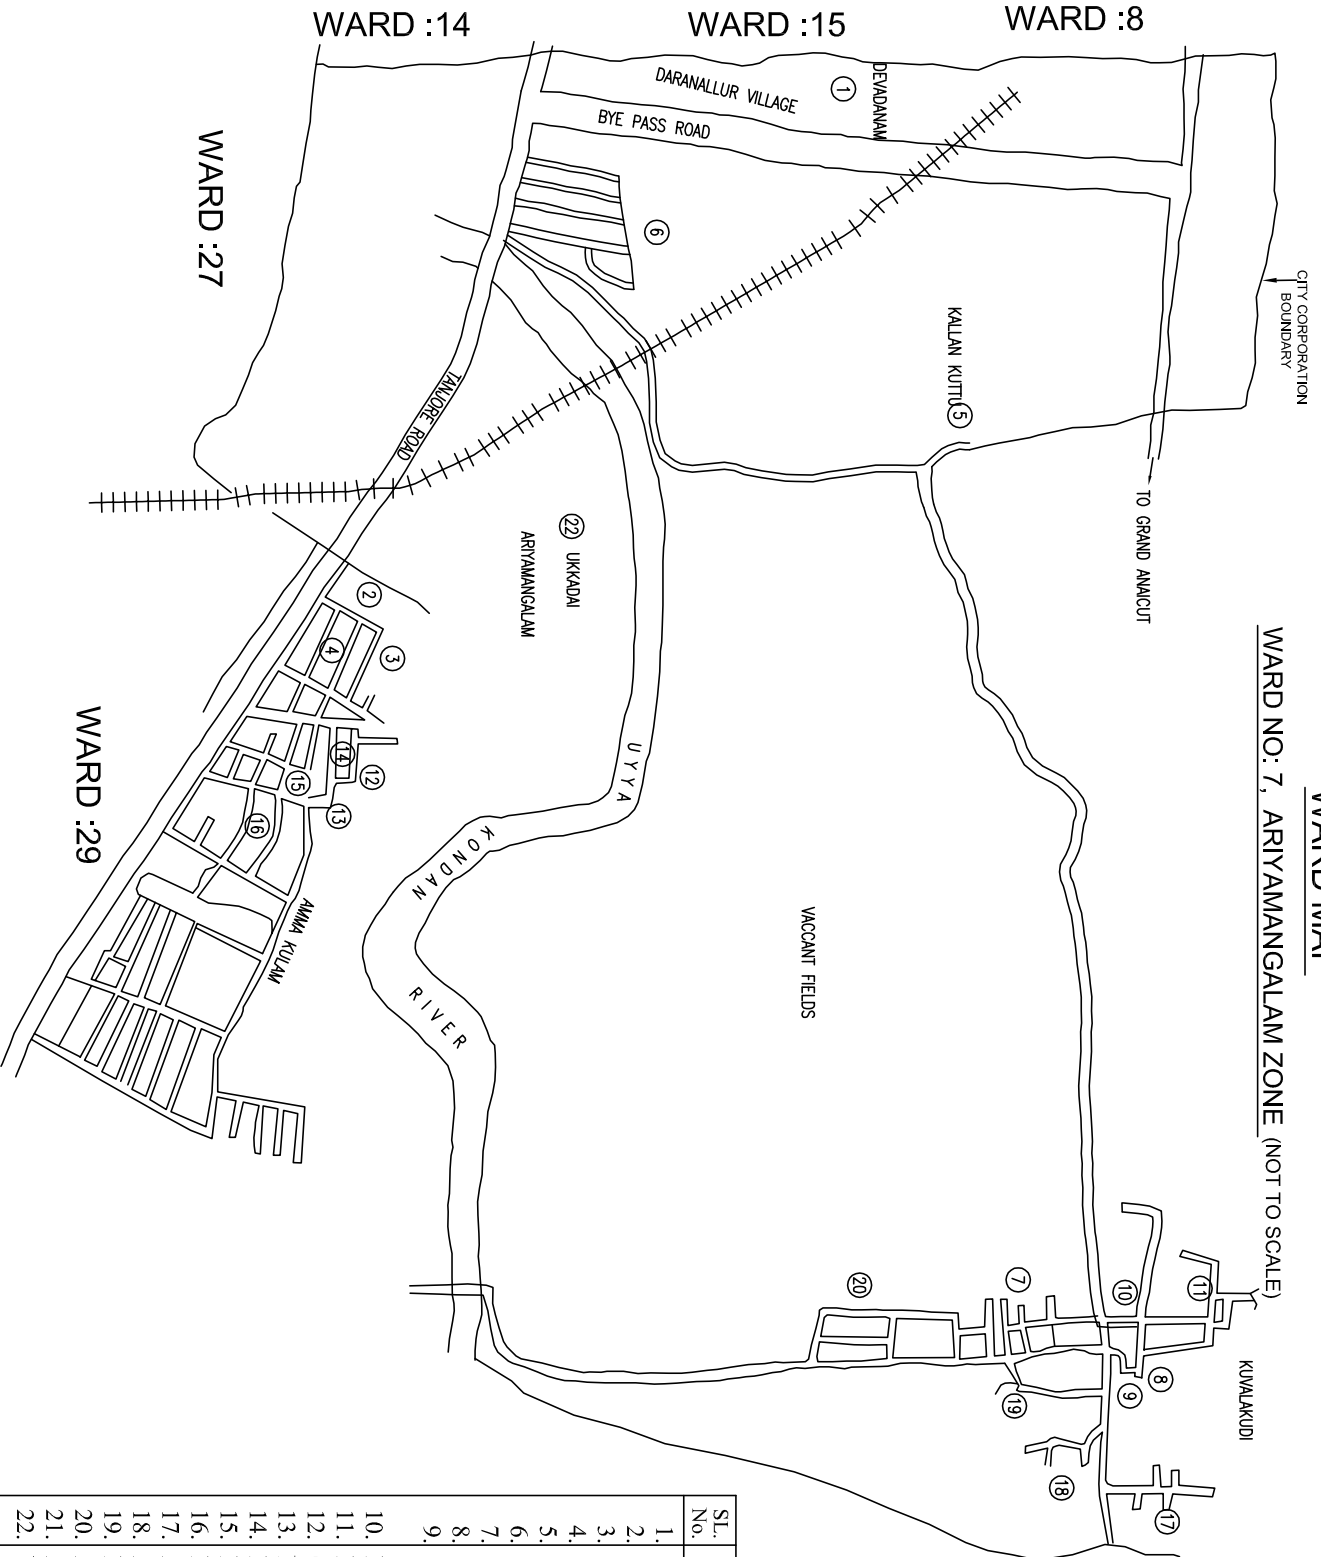

TRICHIRAPPALLI CITY CORPORATION

WARD MAP

WARD NO: 7, ARIYAMANGALAM ZONE (NOT TO SCALE)

Sl. No.	STREET NAME.
1.	DEVADANAM VILLAGE
2.	DHARANALLUR VILLAGE
3.	ARIYAMANGALAM V.O.C STREET
4.	TIRUPPUR KUMARAN STREET
5.	SIVA KAMI AMMAYAR STREET
6.	ANNA STREET
7.	ARPUTHA PURAM
8.	KEELAVASAL KOTHALATHAM STREET
9.	KAMANKAL CHEKKADI PILLAIYAR KOIL STREET
10.	PERUMAL KOVIL STREET
11.	PATTETHAR STREET
12.	GANDHIJI STREET
13.	NEHRUJI STREET
14.	KALAIVANAR STREET
15.	RANIAMMAYAR STREET
16.	BARATHIYAR STREET
17.	ANTONIYAR KOVIL STREET
18.	ADIKKALA MATHA STREET
19.	PILLAIYAR KOVIL STREET
20.	ARPUTHA SAMI PURAM
21.	ANNA NAGAR ARIYAMANGALAM
22.	UKKADAI ARIYAMANGALAM VILLAGE