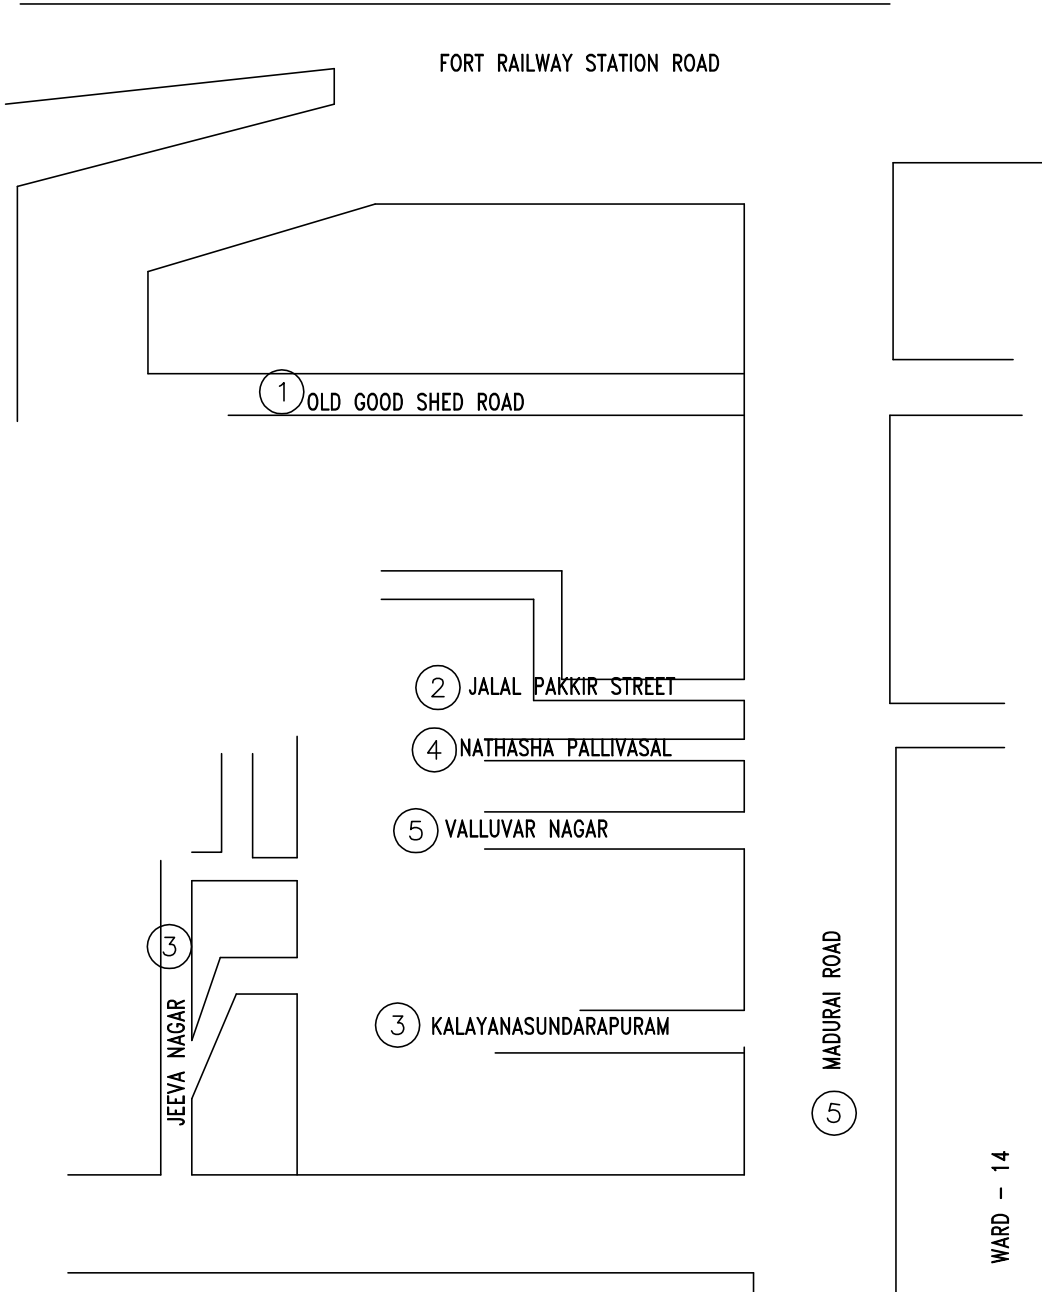

TRICHIRAPPALLI CITY CORPORATION

WARD MAP

WARD NO: 12 SRIRANGAM ZONE (NOT TO SCALE)

WARD 57

WARD 10

SL. No.	STREET NAME.
1.	OLD GOOD SHED ROAD
2.	JALAL BAKKIRI STREET
3.	MADURAI ROAD JEEVA NAGAR, KALYANA SUNDARAPURAM, VALLUVAR NAGAR & EAST PART 05 - 101
4.	NATHARSHA PALLI VASAL
5.	VALLUVAR STREET

WARD 50