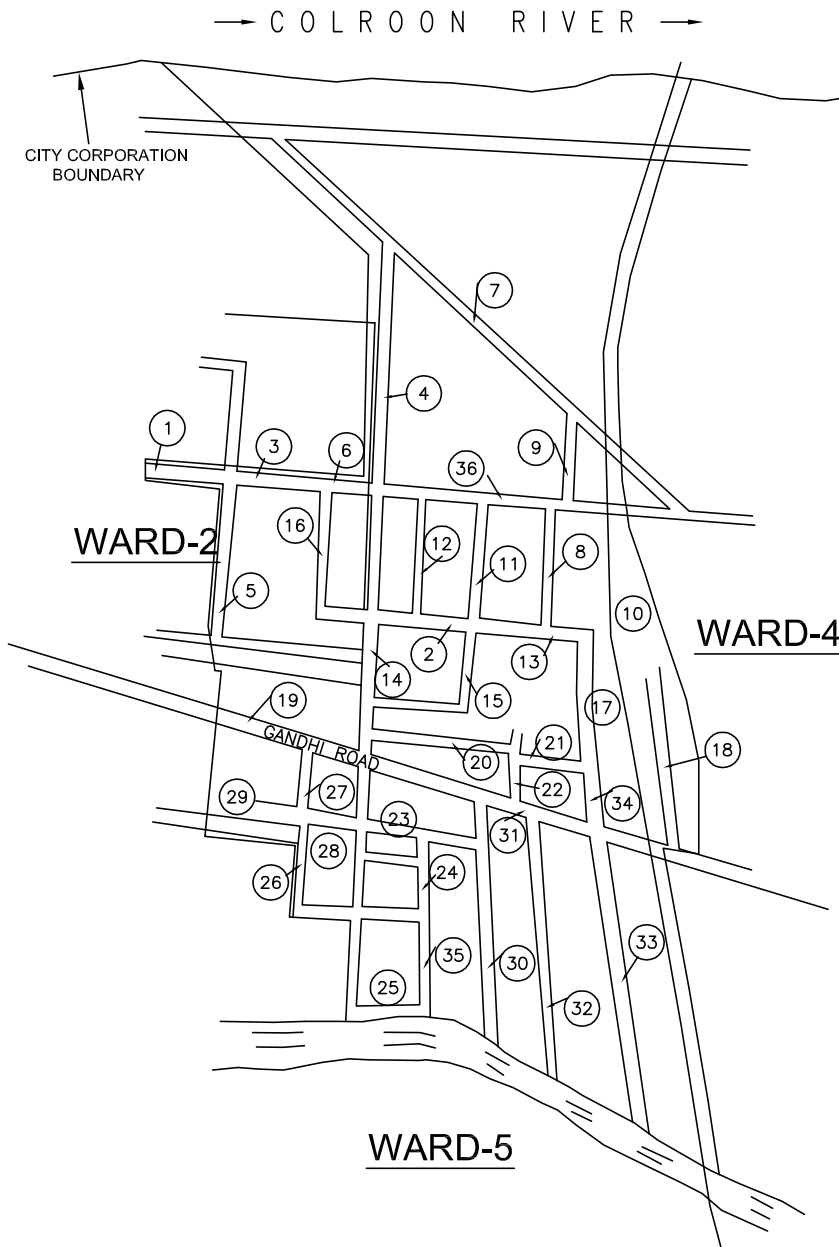

TRICHIRAPPALLI CITY CORPORATION

WARD MAP

WARD NO: 2, SRIRANGAM ZONE (NOT TO SCALE)

SL. No.	STREET NAME.
1.	KEELA UTHARA STREET
2.	NORTH UTHARA STREET
3.	SOUTH UTHARA STREET
4.	NORTH CHITHRA STREET
5.	EAST CHITRA STREET
6.	NORTH ADAIVALANJAN STREET
7.	ARUMUGAM STREET
8.	KEELA ADAIVALANJAN STREET
9.	BAHAVATHIAMMAN KOVIL STREET
10.	PANCHAKKARAI
11.	KOLLIDAM ROAD
12.	KEELA CHITRA STREET
13.	SOUTH GATE BAZZAR
14.	MANICKAM STREET
15.	SATHARA STREET
16.	SATHARA STREET 230-296
17.	V.O.C STREET
18.	THIRUVALLUVAR STREET
19.	THERKU VASAL KADAI VEETHI
20.	GANDHI ROAD
21.	AMMA MANDABAM ROAD
22.	SRIRANGAM EXTENSION 2nd STREET
23.	SRIRANGAM EXTENSION 3rd STREET
24.	SRIRANGAM EXTENSION 4th STREET
25.	V.N. SOUNDARARAJAN STREET
26.	SESHATHRI STREET
27.	RAJAJI STREET
28.	VARADHACHARI STREET

TRICHIRAPPALLI CITY CORPORATION

WARD MAP

WARD NO: 3 SRIRANGAM ZONE (NOT TO SCALE)

SL. No.	STREET NAME.
1.	DAMODARAN KRISHNAN KOVIL STREET 13,76,169,189,14-20
2.	SINGER KOIL STREET 32-44
3.	DAMODARAN KRISHNAN KOVIL STREET
4.	SUKKARAVARA THOPE
5.	KEELA ADAIVALANJAN STREET 107-246
6.	DAMODARAN KRISHNAN KOVIL STREET 1A-13A,190-193
7.	RAILWAY LINE WEST NELSON STREET
8.	HIGH SCHOOL KEELA STREET
9.	DRINAGE STREET
10.	RAILWAY B- CLASS SOUTH STREET
11.	KANNIYAPPAN STREET
12.	KEERAIKKARA STREET
13.	SINGER KOIL STREET
14.	NORTH DEVI STREET
15.	KANDY STREET
16.	METTU STREET
17.	RAILWAY COLONY 1-23B
18.	NARIYAN STREET
19.	GANDHI ROAD
20.	KANDAYA STREET
21.	S.T .THANGAIYAN STREET
22.	SRINIVACHARIYAR STREET
23.	V.R. RAMASAMY STREET
24.	THATHAM STREET
25.	S.V. CHARI STREET
26.	DR. SUBRAMANIYAPURAM STREET
27.	DEVI STREET
28.	RENGANATHAPURAM
29.	E.V. SRINIVACHARI STREET
30.	NEHRU STREET
31.	GANDHI ROAD
32.	NETHAJI STREET
33.	SAHIYAMOORTHY STREET
34.	RAILWAY STATION ROAD
35.	PATEL ROAD
36.	DAMODARAN KRISHNAN KOVIL STREET