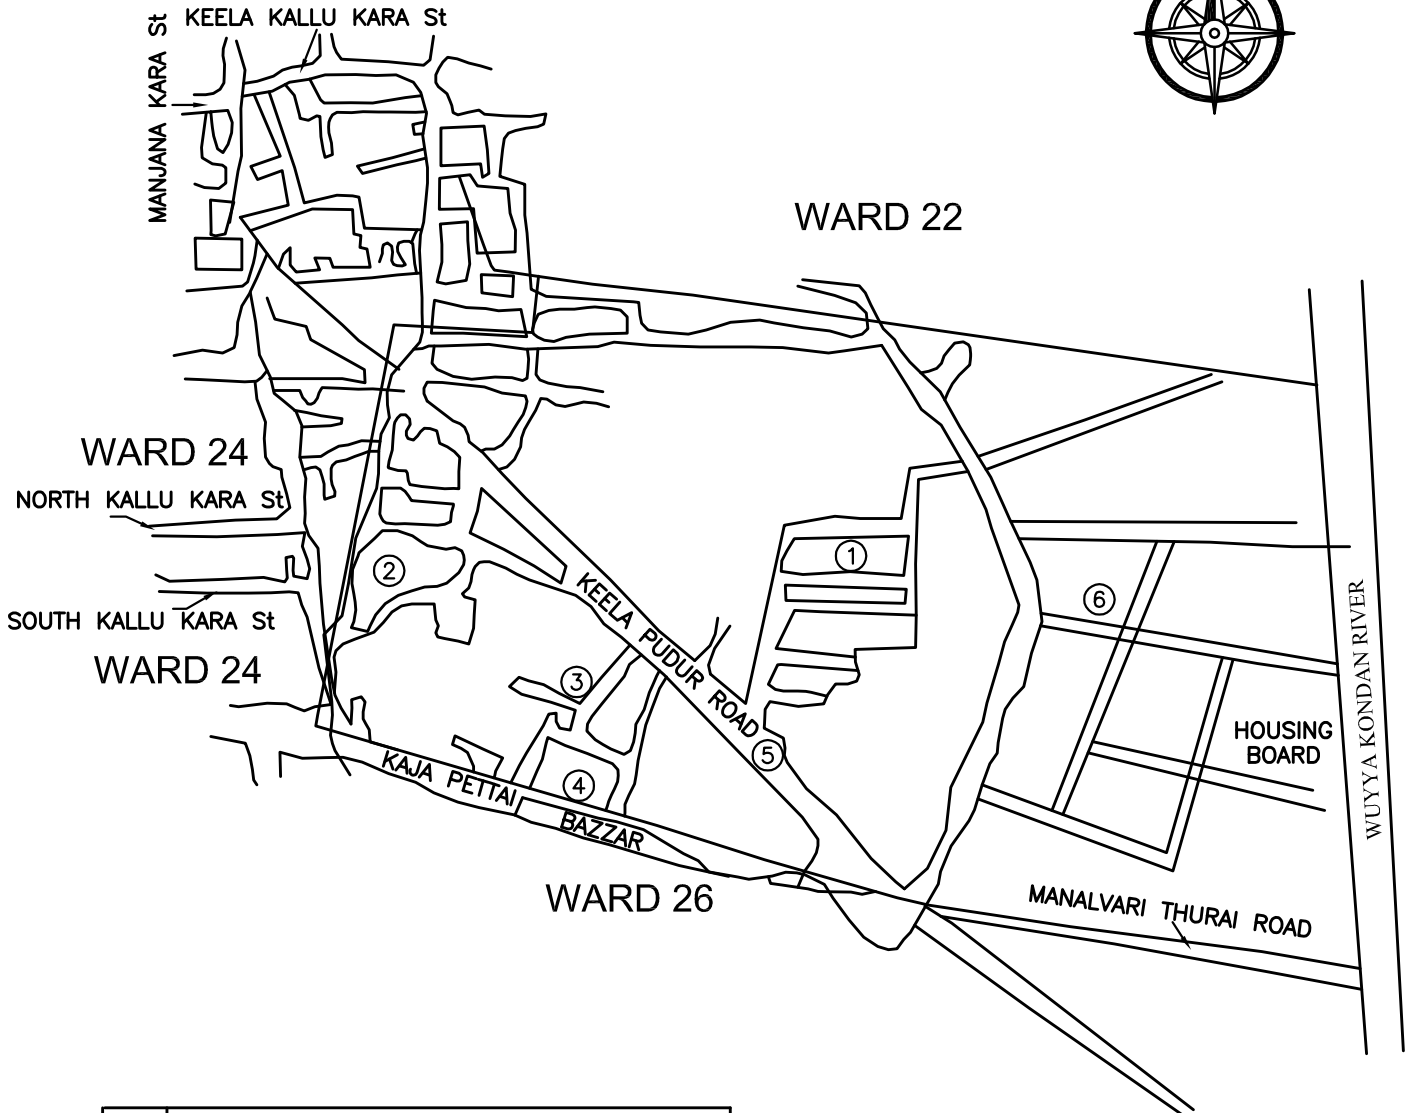

TRICHIRAPPALLI CITY CORPORATION

WARD MAP

WARD NO: 25, ARIYAMANGALAM ZONE (NOT TO SCALE)

SL. No.	STREET NAME.
1	KEEZHAPPUDHUR
2	SARKKARPALAYAM EDA STREET
3	KHAJAPETTAI SANGILIYAR STREET
4	KHAJAPETTAI PALLAR STREET
5	KEEZHAPPUDHUR ROAD
6	DURASAMPURAM