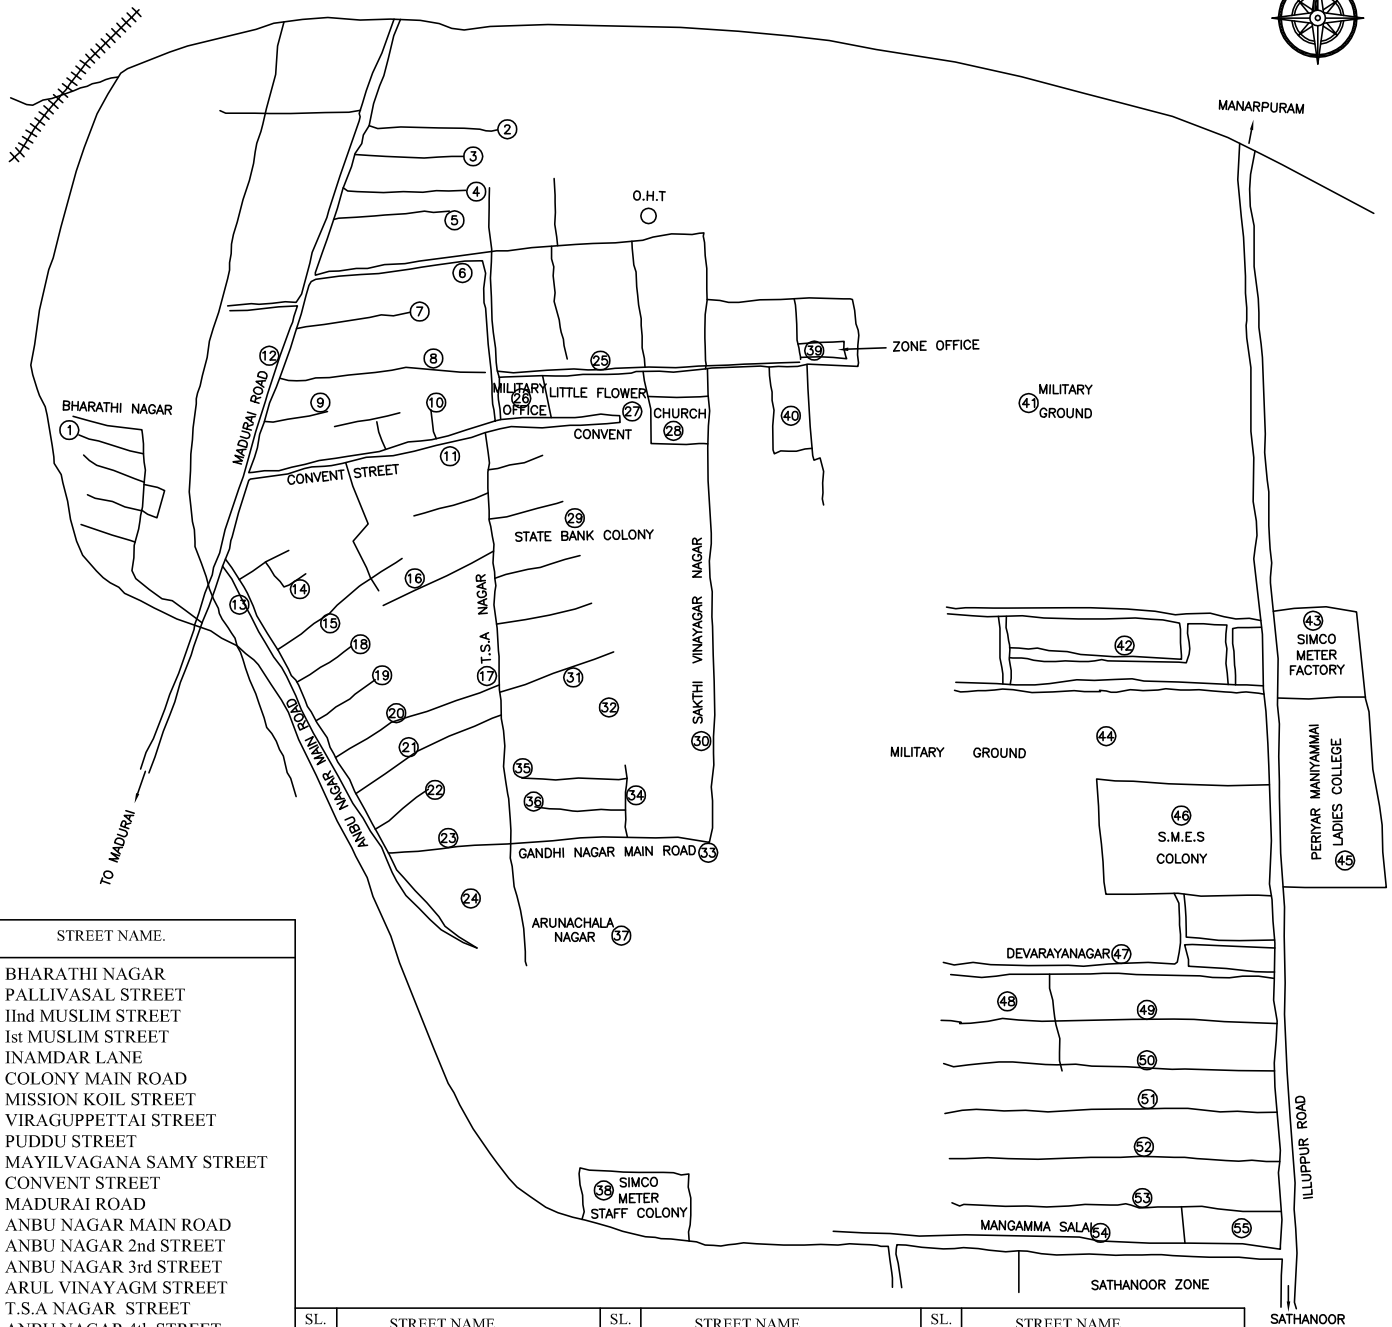

TRICHIRAPPALLI CITY CORPORATION

WARD MAP

WARD NO: 41 K.ABISHEKAPURAM ZONE (NOT TO SCALE)

SL. No.	STREET NAME.
1.	BHARATHI NAGAR
2.	PALLIVASAL STREET
3.	IInd MUSLIM STREET
4.	Ist MUSLIM STREET
5.	INAMDAR LANE
6.	COLONY MAIN ROAD
7.	MISSION KOIL STREET
8.	VIRAGUPPETTAI STREET
9.	PUDDU STREET
10.	MAYILVAGANA SAMY STREET
11.	CONVENT STREET
12.	MADURAI ROAD
13.	ANBU NAGAR MAIN ROAD
14.	ANBU NAGAR 2nd STREET
15.	ANBU NAGAR 3rd STREET
16.	ARUL VINAYAGM STREET
17.	T.S.A NAGAR STREET
18.	ANBU NAGAR 4th STREET
19.	ANBU NAGAR 5th STREET
20.	ANBU NAGAR 6th STREET
21.	ANBU NAGAR 7th STREET
22.	ANBU NAGAR 8th STREET
23.	ANBU NAGAR 9th STREET
24.	ANBU NAGAR EXTENSION
25.	AROKIYASAMY PILLAI STREET
26.	MILITARY OFFICE
27.	LITTLE FLOWER CONVENT
28.	CHURCH

SL. No.	STREET NAME.
29.	STATE BANK COLONY
30.	SAKTHI VINAYAGAR NAGAR
31.	PUSHPA NAGAR MAIN ROAD
32.	PUSHPA NAGAR 1st CROSS
33.	GANDHI NAGAR MAIN ROAD
34.	GANDHI NAGAR 1st CROSS
35.	GANDHI NAGAR 1st STREET
36.	GANDHI NAGAR 2nd STREET
37.	ARUNACHALA NAGAR

SL. No.	STREET NAME.
38.	SIMCO METER STAFF COLONY
39.	ZONE OFFICE
40.	STATE BANK COLONY
41.	MILITARY GROUND
42.	KRISHNA MOORTHY NAGAR
43.	SIMCO METER FACTORY
44.	MILITARY GROUND
45.	PERYAR MANIAMMAI COLOGE
46.	S.M.E.S COLONY

SL. No.	STREET NAME.
47.	DEVARAYA NAGAR SCHOOL
48.	SCHOOL
49.	DEVARAYA NAGAR 2nd STREET
50.	DEVARAYA NAGAR 3rd STREET
51.	DEVARAYA NAGAR 4th STREET
52.	DEVARAYA NAGAR 5th STREET
53.	RENGA NAGAR
54.	NAGAMMAI SALAI
55.	VELANKANNI SCHOOL