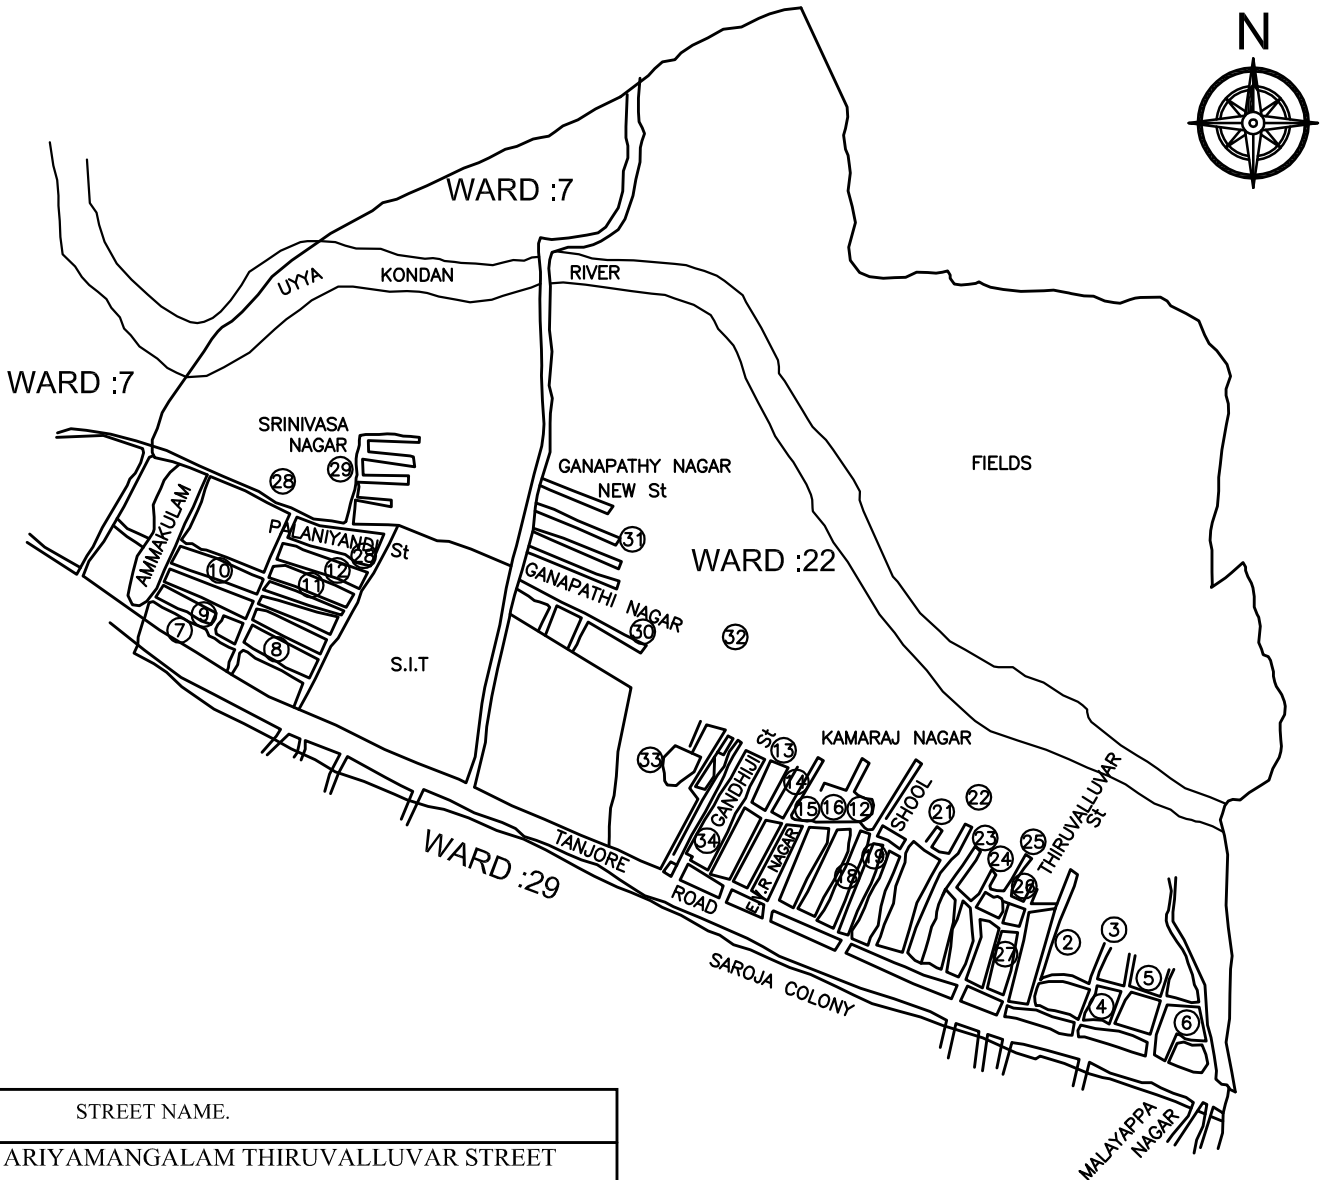

TRICHIRAPPALLI CITY CORPORATION

WARD MAP

WARD NO: 28, ARIYAMANGALAM ZONE (NOT TO SCALE)

SL. No.	STREET NAME.
1	ARIYAMANGALAM THIRUVALLUVAR STREET
2	ARIYAMANGALAM KALAIGER STREET
3	ARIYAMANGALAM NEDUNJEZHIAN STREET
4	ARIYAMANGALAM K.V.K. STREET
5	ARIYAMANGALAM KALYANASUNDARAM STREET
6	ARIYAMANGALAM G.D. NAIDU STREET
7	ARIYAMANGALAM NEHRUJI STREET
8	ARIYAMANGALAM CHOKKALINGAM STREET
9	ARIYAMANGALAM CHELLIAH STREET
10	ARIYAMANGALAM JOSEPH KRISHNAN STREET
11	ARIYAMANGALAM SAMINATHAN STREET
12	ARIYAMANGALAM MARIAMMAN STREET
13	ARIYAMANGALAM ARPUTHASAMI STREET
14	ARIYAMANGALAM MUTHU PILLAI STREET
15	ARIYAMANGALAM E.V.R. STREET
16	ARIYAMANGALAM MUTHURAMALINGA STREET
17	ARIYAMANGALAM VELAYUTHAM STREET
18	ARIYAMANGALAM JEEVANANDAM STREET
19	ARIYAMANGALAM ANNA THERU
20	ARIYAMANGALAM ABDULLA STREET
21	ARIYAMANGALAM JAHIR HUSAIN STREET

SL. No.	STREET NAME.
22	ARIYAMANGALAM KENNADI STREET
23	ARIYAMANGALAM MOHAMED ALI STREET
24	ARIYAMANGALAM JINNAH STREET
25	ARIYAMANGALAM SAUKATHALI STREET
26	ARIYAMANGALAM ELLAIGANDHI ABDUL KALAM KHAN STREET
27	ARIYAMANGALAM ABDHUL KALAM AZATH STREET
28	ARIYAMANGALAM PALANIANDI STREET
29	ARIYAMANGALAM MOTHILAL STREET
30	ARIYAMANGALAM GANAPATHI NAGAR
31	ARIYAMANGALAM PUTHU THERU
32	ARIYAMANGALAM SAMINATHAN STREET
33	ARIYAMANGALAM DAVID STREET
34	ARIYAMANGALAM GANDHIJI STREET