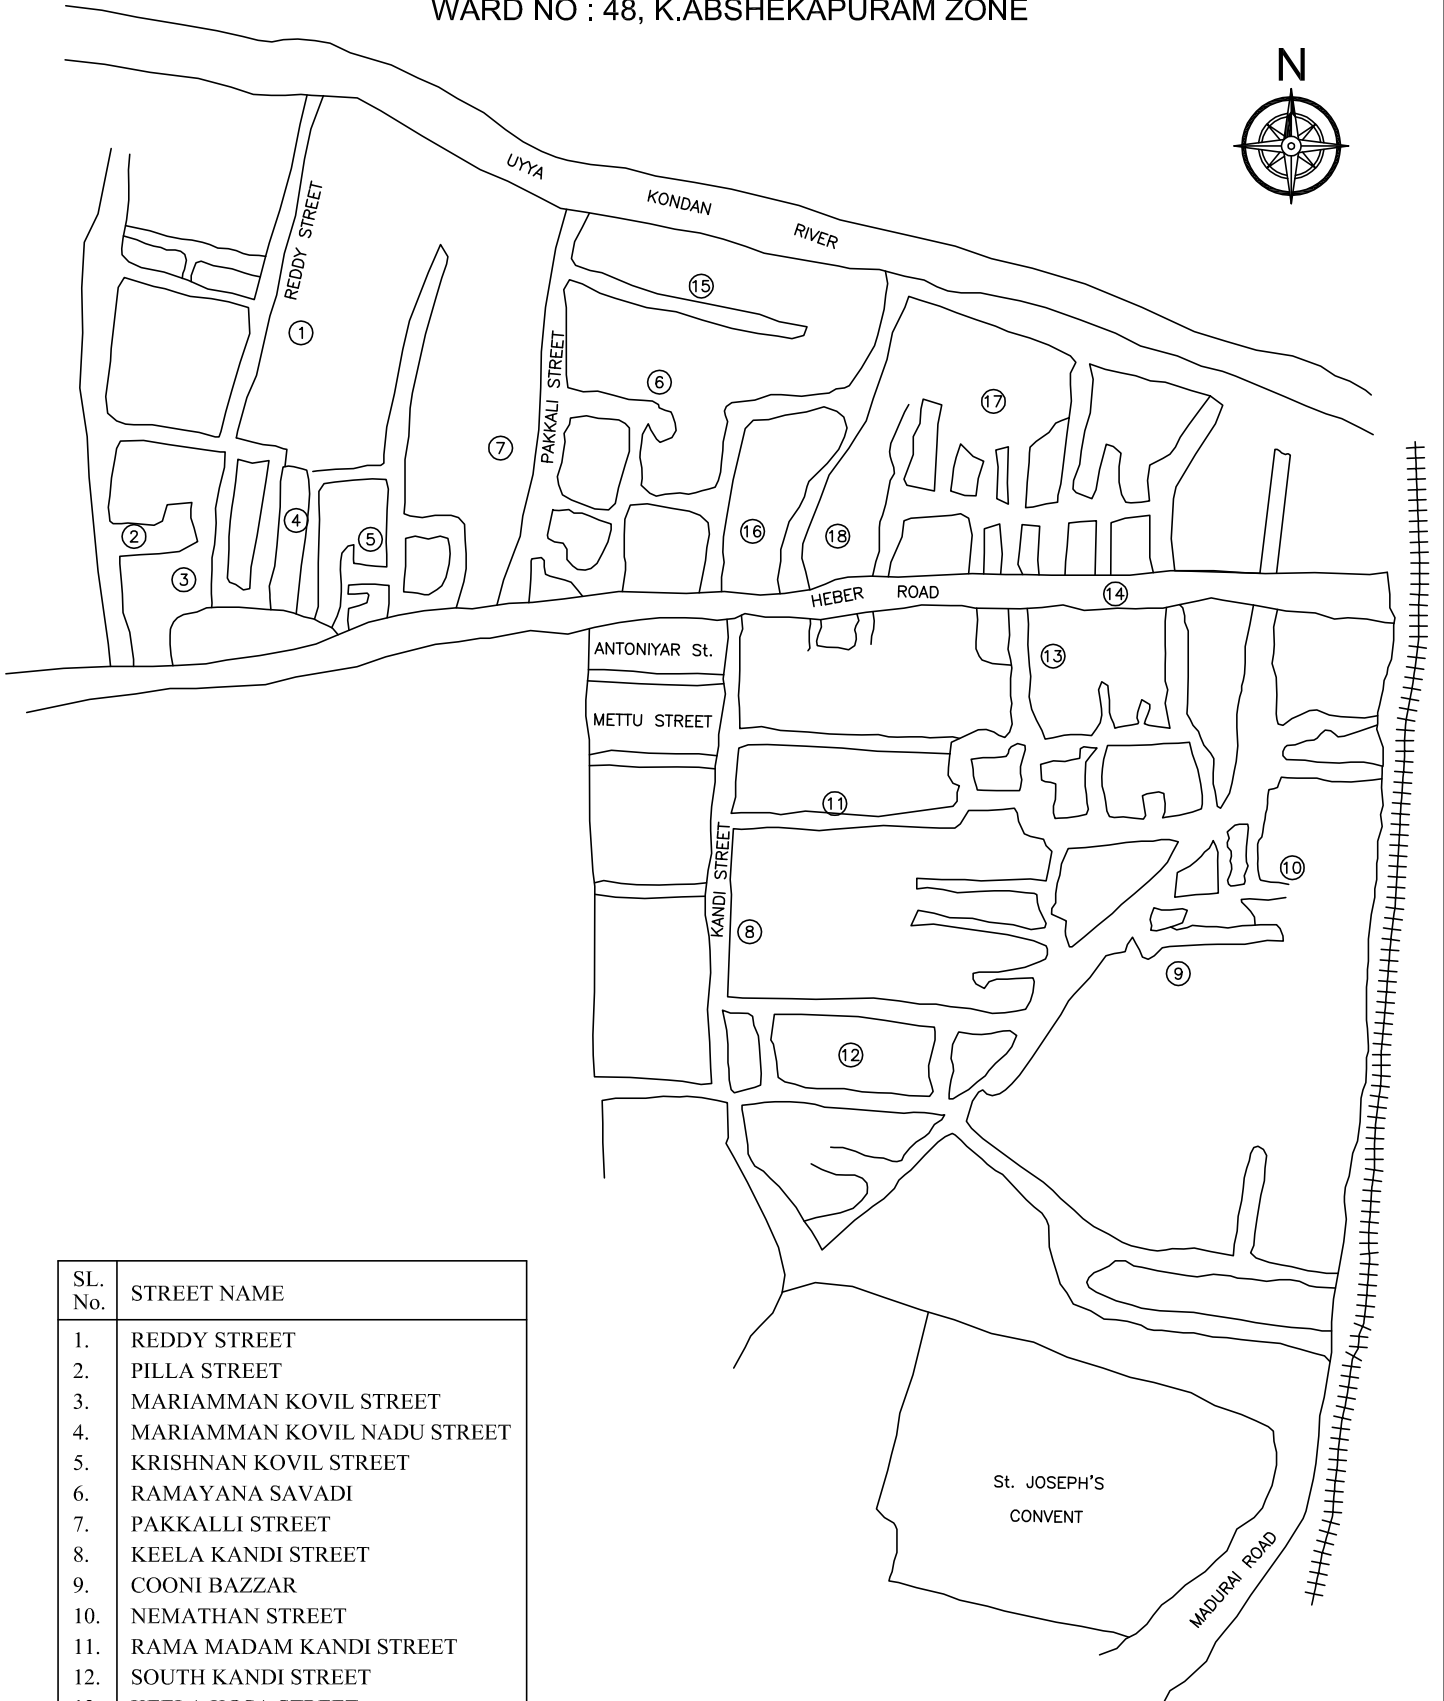

TRICHIRAPPALLI CITY CORPORATION
WARD MAP
WARD NO : 48, K.ABSHEKAPURAM ZONE

SL. No.	STREET NAME
1.	REDDY STREET
2.	PILLA STREET
3.	MARIAMMAN KOVIL STREET
4.	MARIAMMAN KOVIL NADU STREET
5.	KRISHNAN KOVIL STREET
6.	RAMAYANA SAVADI
7.	PAKKALLI STREET
8.	KEELA KANDI STREET
9.	COONI BAZZAR
10.	NEMATHAN STREET
11.	RAMA MADAM KANDI STREET
12.	SOUTH KANDI STREET
13.	KEELA KOSA STREET
14.	HEEBER ROAD
15.	PANDARI NATHA PURAM
16.	MELA KARIKARA STREET
17.	HAZZIYAR STREET
18.	MELA KOSA STREET