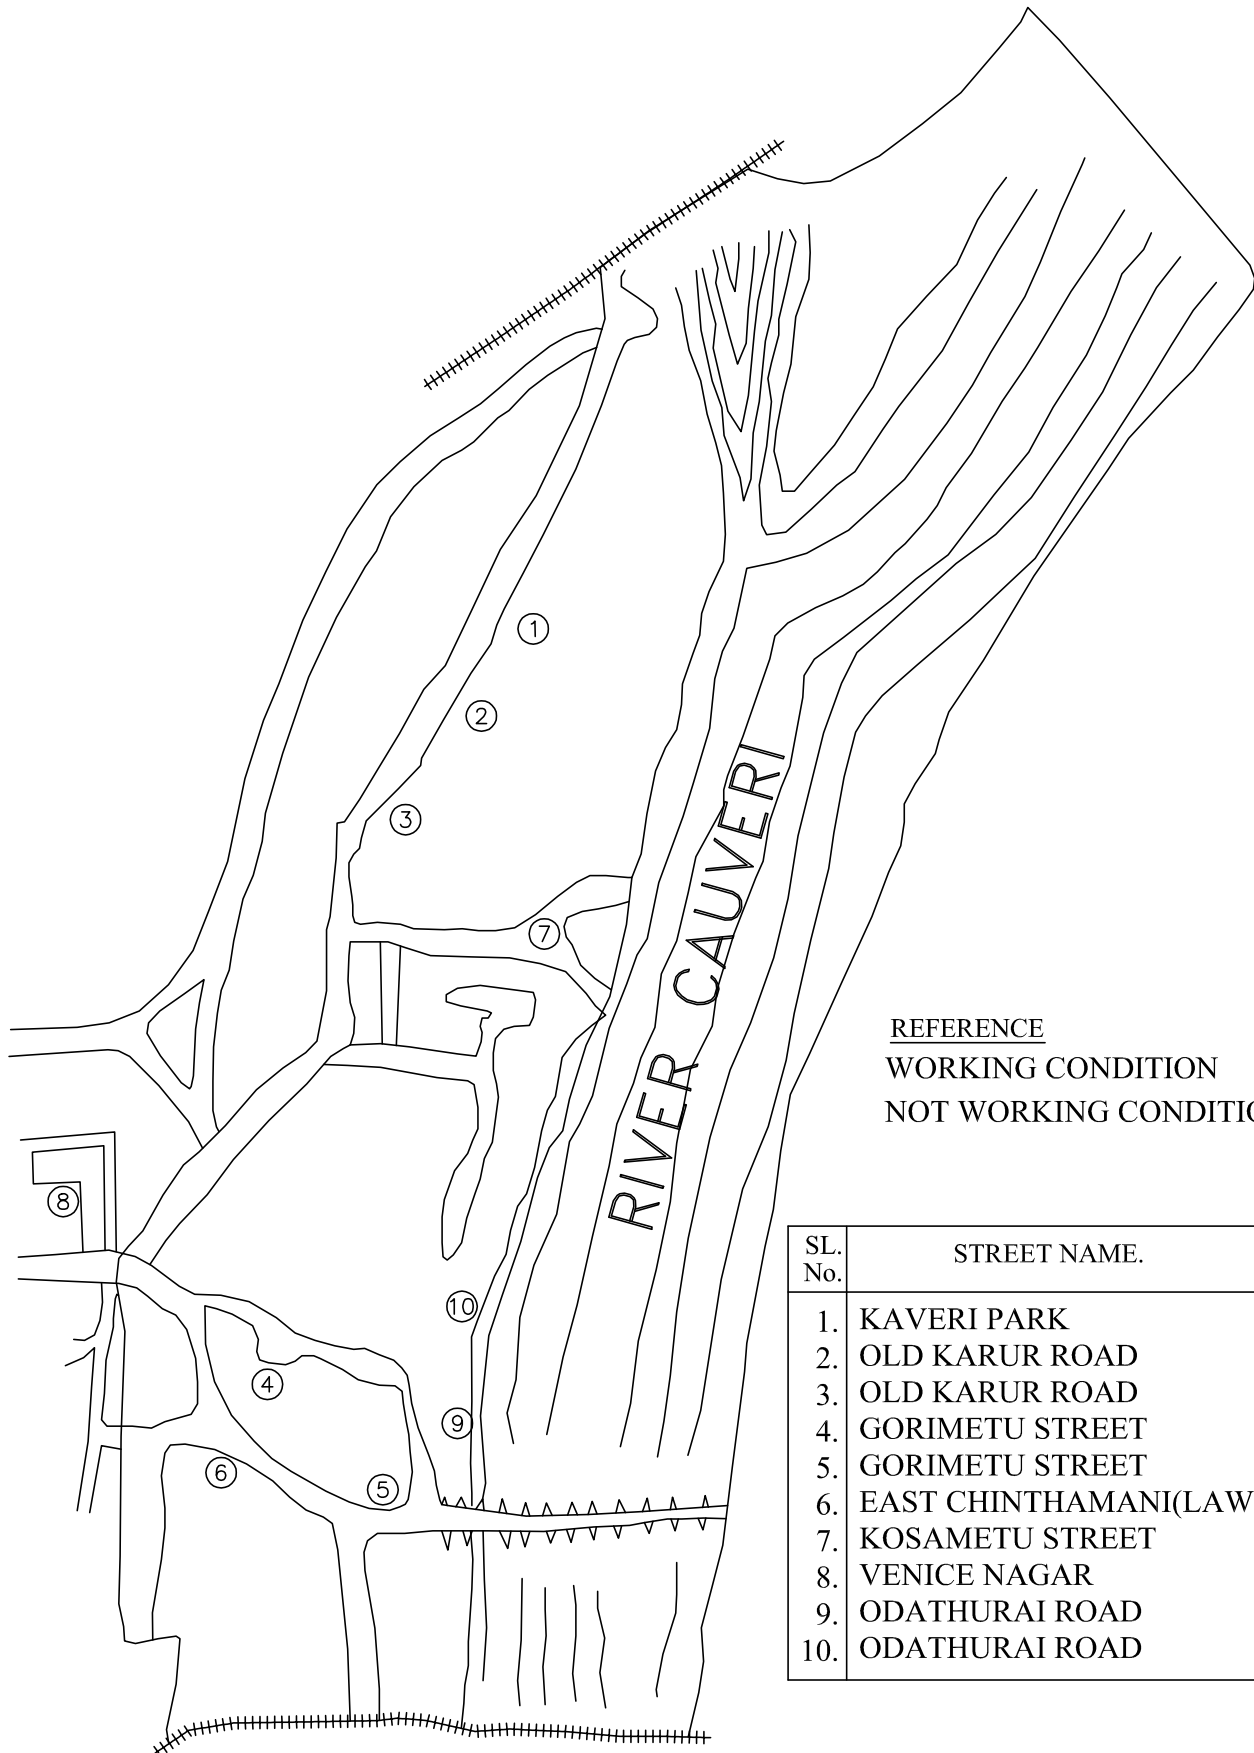

TRICHIRAPPALLI CITY CORPORATION

WARD MAP

WARD NO: 9 SRIRANGAM ZONE (NOT TO SCALE)

REFERENCE

WORKING CONDITION ☐

NOT WORKING CONDITION ☐

SL. No.	STREET NAME.
1.	KAVERI PARK
2.	OLD KARUR ROAD
3.	OLD KARUR ROAD
4.	GORIMETU STREET
5.	GORIMETU STREET
6.	EAST CHINTHAMANI(LAW COLLEGE)
7.	KOSAMETU STREET
8.	VENICE NAGAR
9.	ODATHURAI ROAD
10.	ODATHURAI ROAD