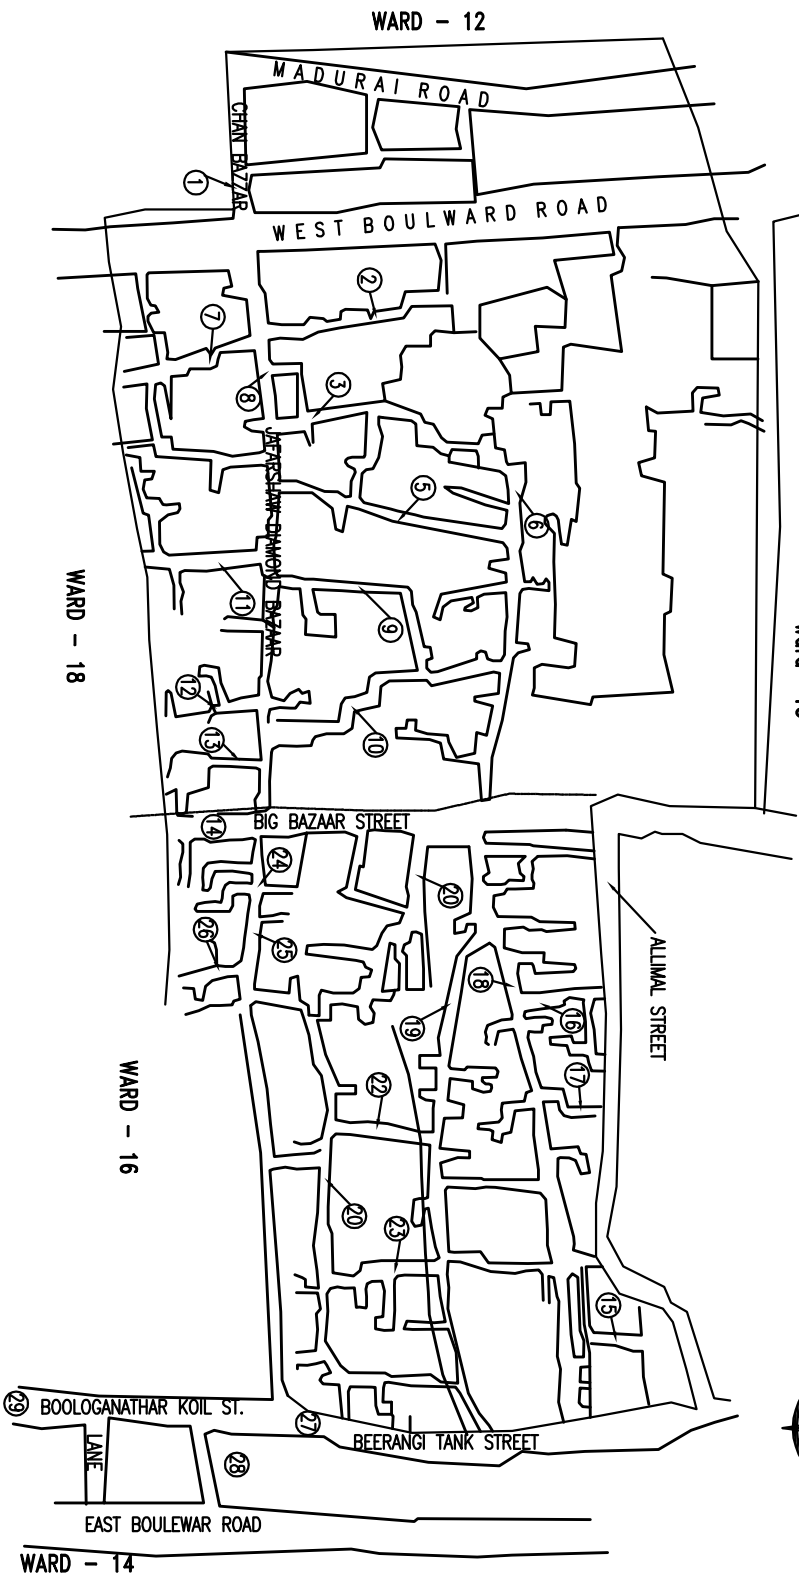

TRICHIRAPPALLI CITY CORPORATION

WARD MAP

WARD NO: 17 SRIRANGAM ZONE (NOT TO SCALE)

ward - 13

REFERENCE:	
WARD BOUNDARY LINE -	□
POPULATION	
WARD AREA	
ASSESSMENT	
No. OF PUBLIC FOUNTAIN	
No. OF STREET LIGHT	
STREET LENGTH	

Sl. No.	STREET NAME.
1.	CHAN BAZZAR
2.	SUNDARADAS KULA STREET
3.	KORIKULA STREET
4.	WEST BOULEWARD ROAD
D.NO: 43 TO 77,139 TO 145	
5.	NORTH SAYAKKARA STREET
6.	SAMASBIRAN STREET
7.	NADU GUZILI STREET
D.NO: 56 TO 134 EAST, 436 TO 513 WEST	
8.	JAFARSHAW DIAMOND BAZZAR
9.	EAST SAYAKKARA STREET

Sl. No.	STREET NAME.
10.	GURUNATHAN PILLAI STREET
11.	KRISHNAN KOIL STREET
12.	SANTHI VEERAPPAN KOIL STREET
13.	ANGALAMMAN KOIL STREET
14.	BIG BAZZAR STREET
15.	PALLUKKARA STREET
16.	KASIYAPILLAI LANE
17.	KASIYA PILLAI LANE
18.	KALLA STREET
19.	MALLI SAHIB STREET

Sl. No.	STREET NAME.
20.	MUTHDALAGU PILLAI STREET
21.	VARATHARAJA PERUMAL KOIL STREET
22.	MATTHUM ALIGHAN STREET
23.	NADU MUTHDALAGU PILLAI STREET
24.	KASHAP KADAI LANE
25.	MOPPILLAI NAIKKAN STREET
26.	NADU KARI KADAI STREET
27.	BEERANGI TANK STREET
28.	BANTHEGANA STREET
29.	BOOLOGANATHAR KOVIL STREET & LANE