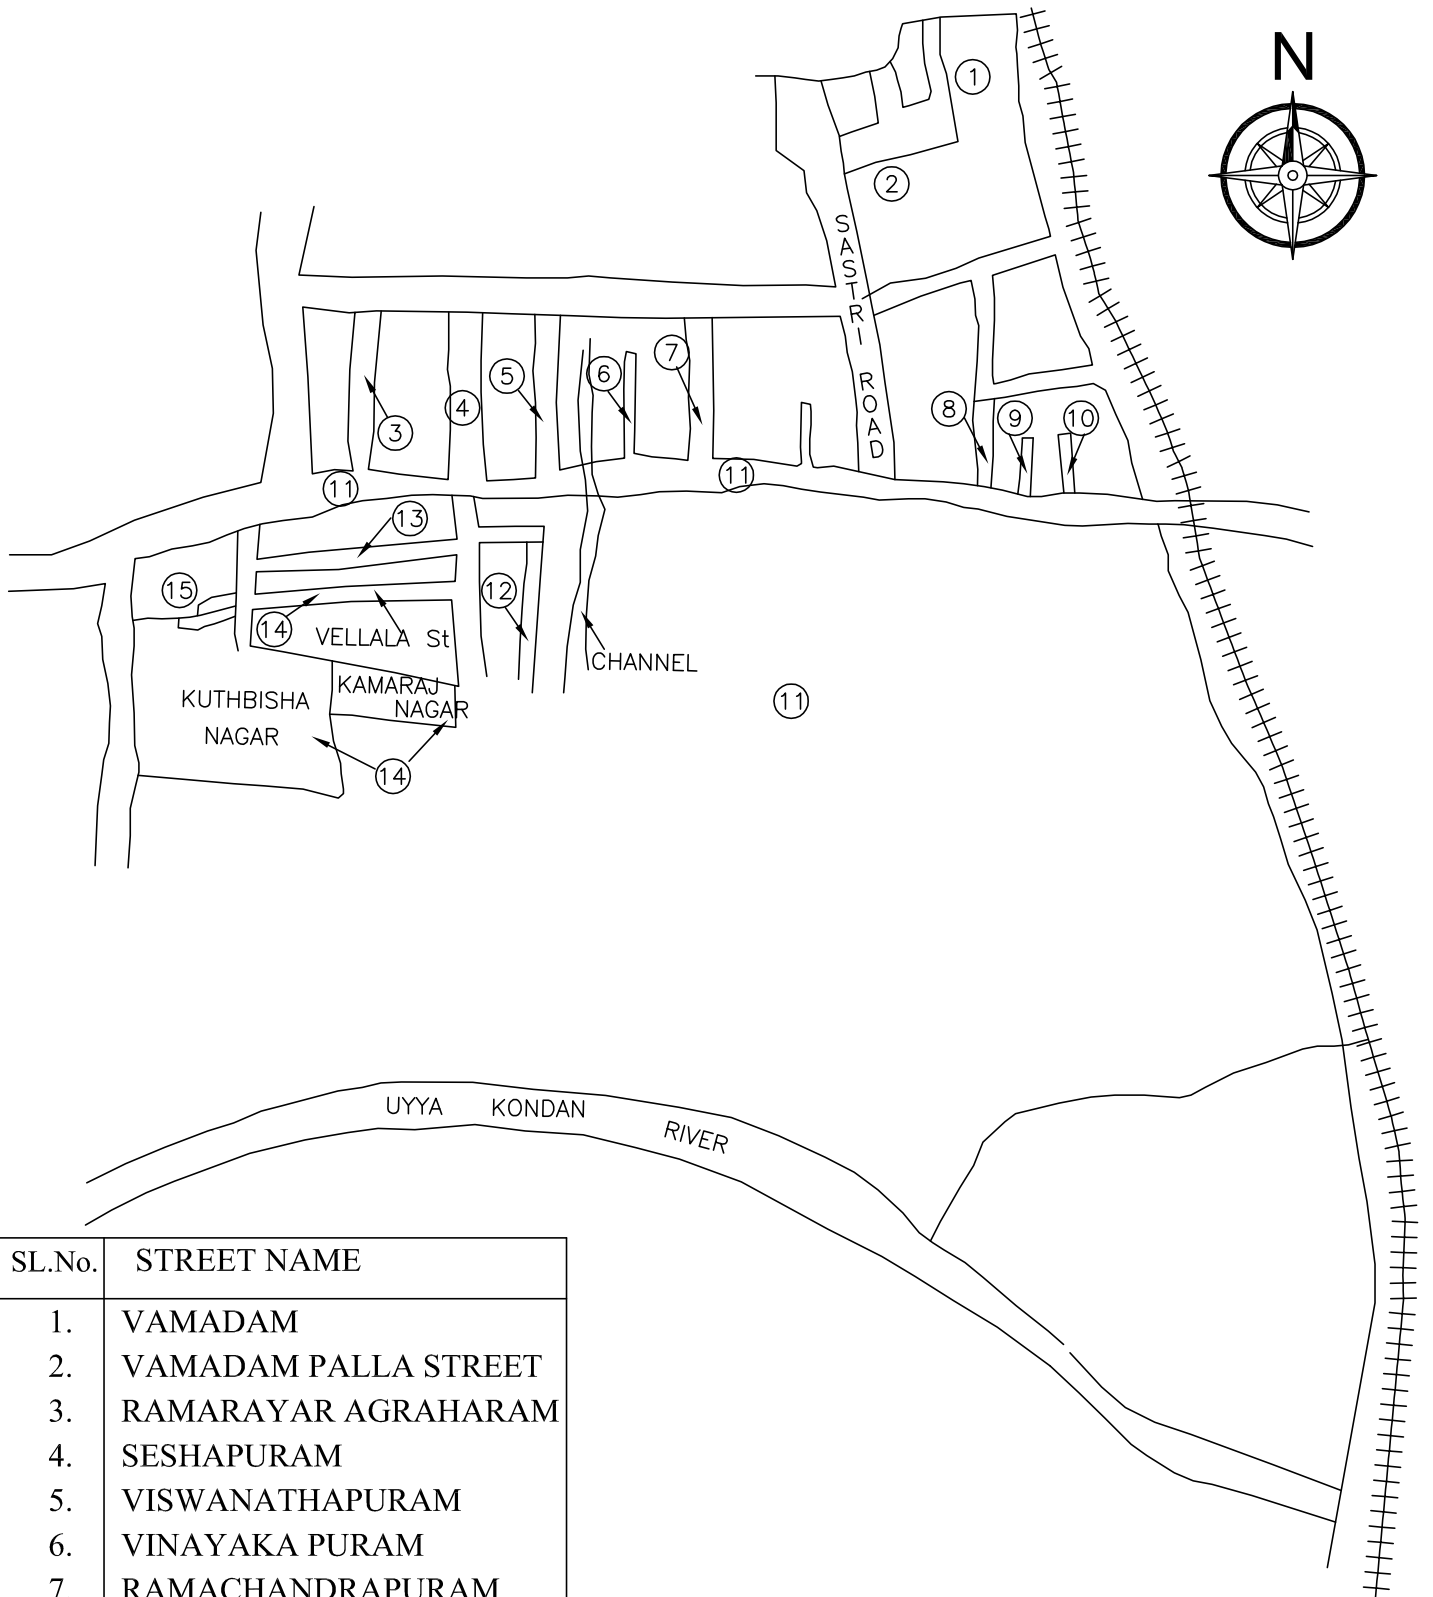

TRICHIRAPPALLI CITY CORPORATION

WARD NO : 49

WARD NO : 49, K.ABK SHEKAPURAM

SL. No.	STREET NAME
1.	ANDAKONDAN
2.	KAJA THOPPU(OR) STEEL THOPPU

TRICHIRAPPALLI CITY CORPORATION

WARD MAP

WARD NO : 50, K.ABKSHEKAPURAM ZONE.