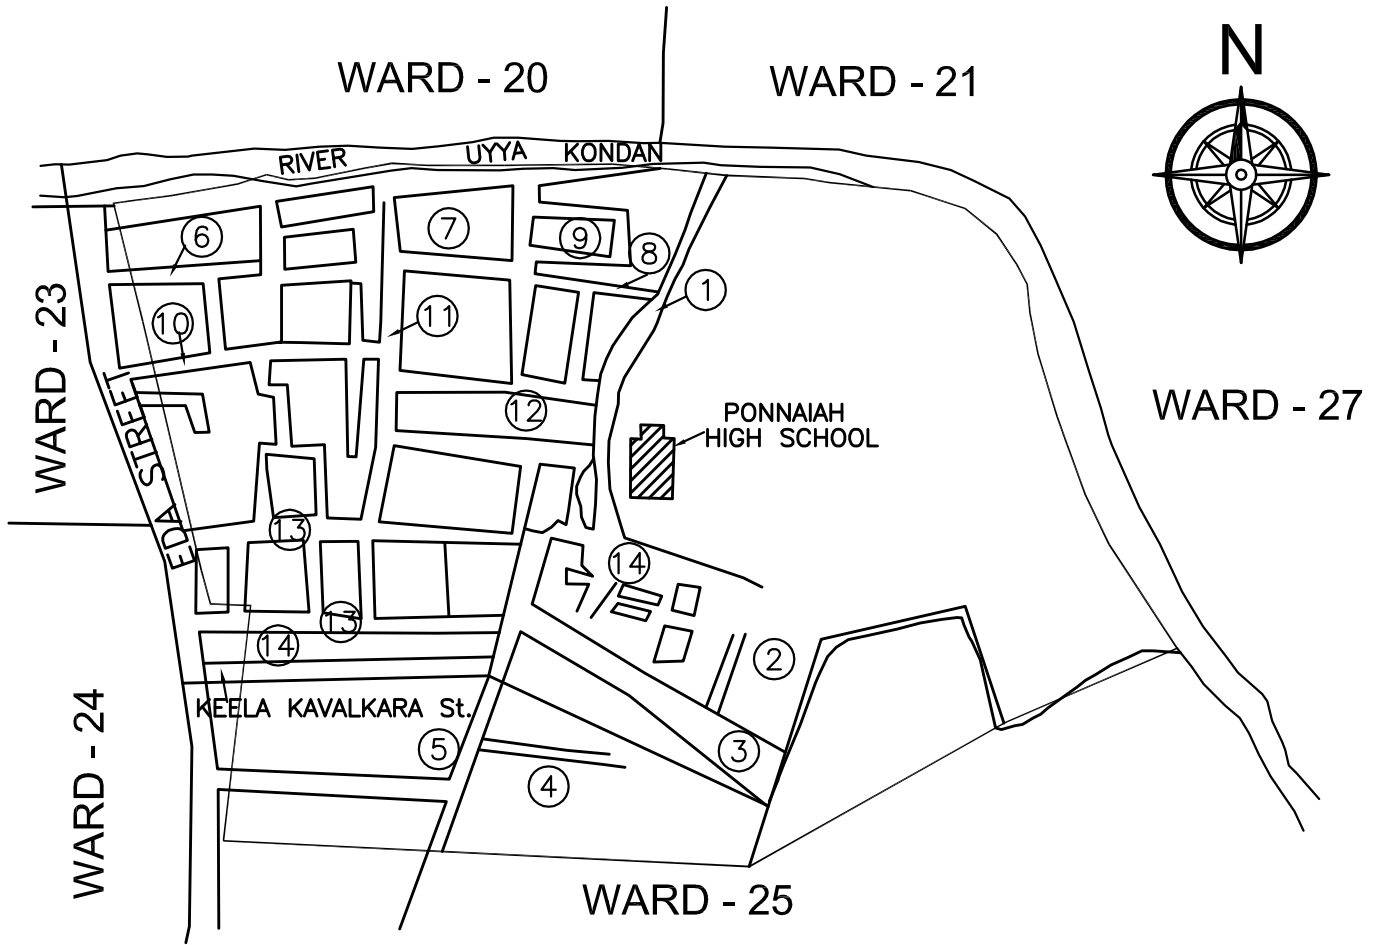

TRICHIRAPPALLI CITY CORPORATION

WARD MAP

WARD NO: 22, ARIYAMANGALAM ZONE (NOT TO SCALE)

SL. No.	STREET NAME.
1.	ARULANNANTHA PURAM STREET
2.	MALLIGAIPUARM THOTTAM
3.	MALLIGAIPUARM STREET ANNA NAGAR ZONE
4.	EAST PADAYACHI STREET
5.	PADAYACHI STREET
6.	HIRUDAYAPURAM EAST STREET
7.	HIRUDAYAPURAM NORTH STREET
8.	HIRUDAYAPURAM FIRST STREET
9.	HIRUDAYAPURAM STREET
10.	HIRUDAYAPURAM SANNATHI STREET
11.	HIRUDAYAPURAM WEST STREET
12.	HIRUDAYAPURAM SECOND STREET
13.	PAJANAIKKODA STREET
14.	DHARMANATHA PURAM SAKKILIAR STREET