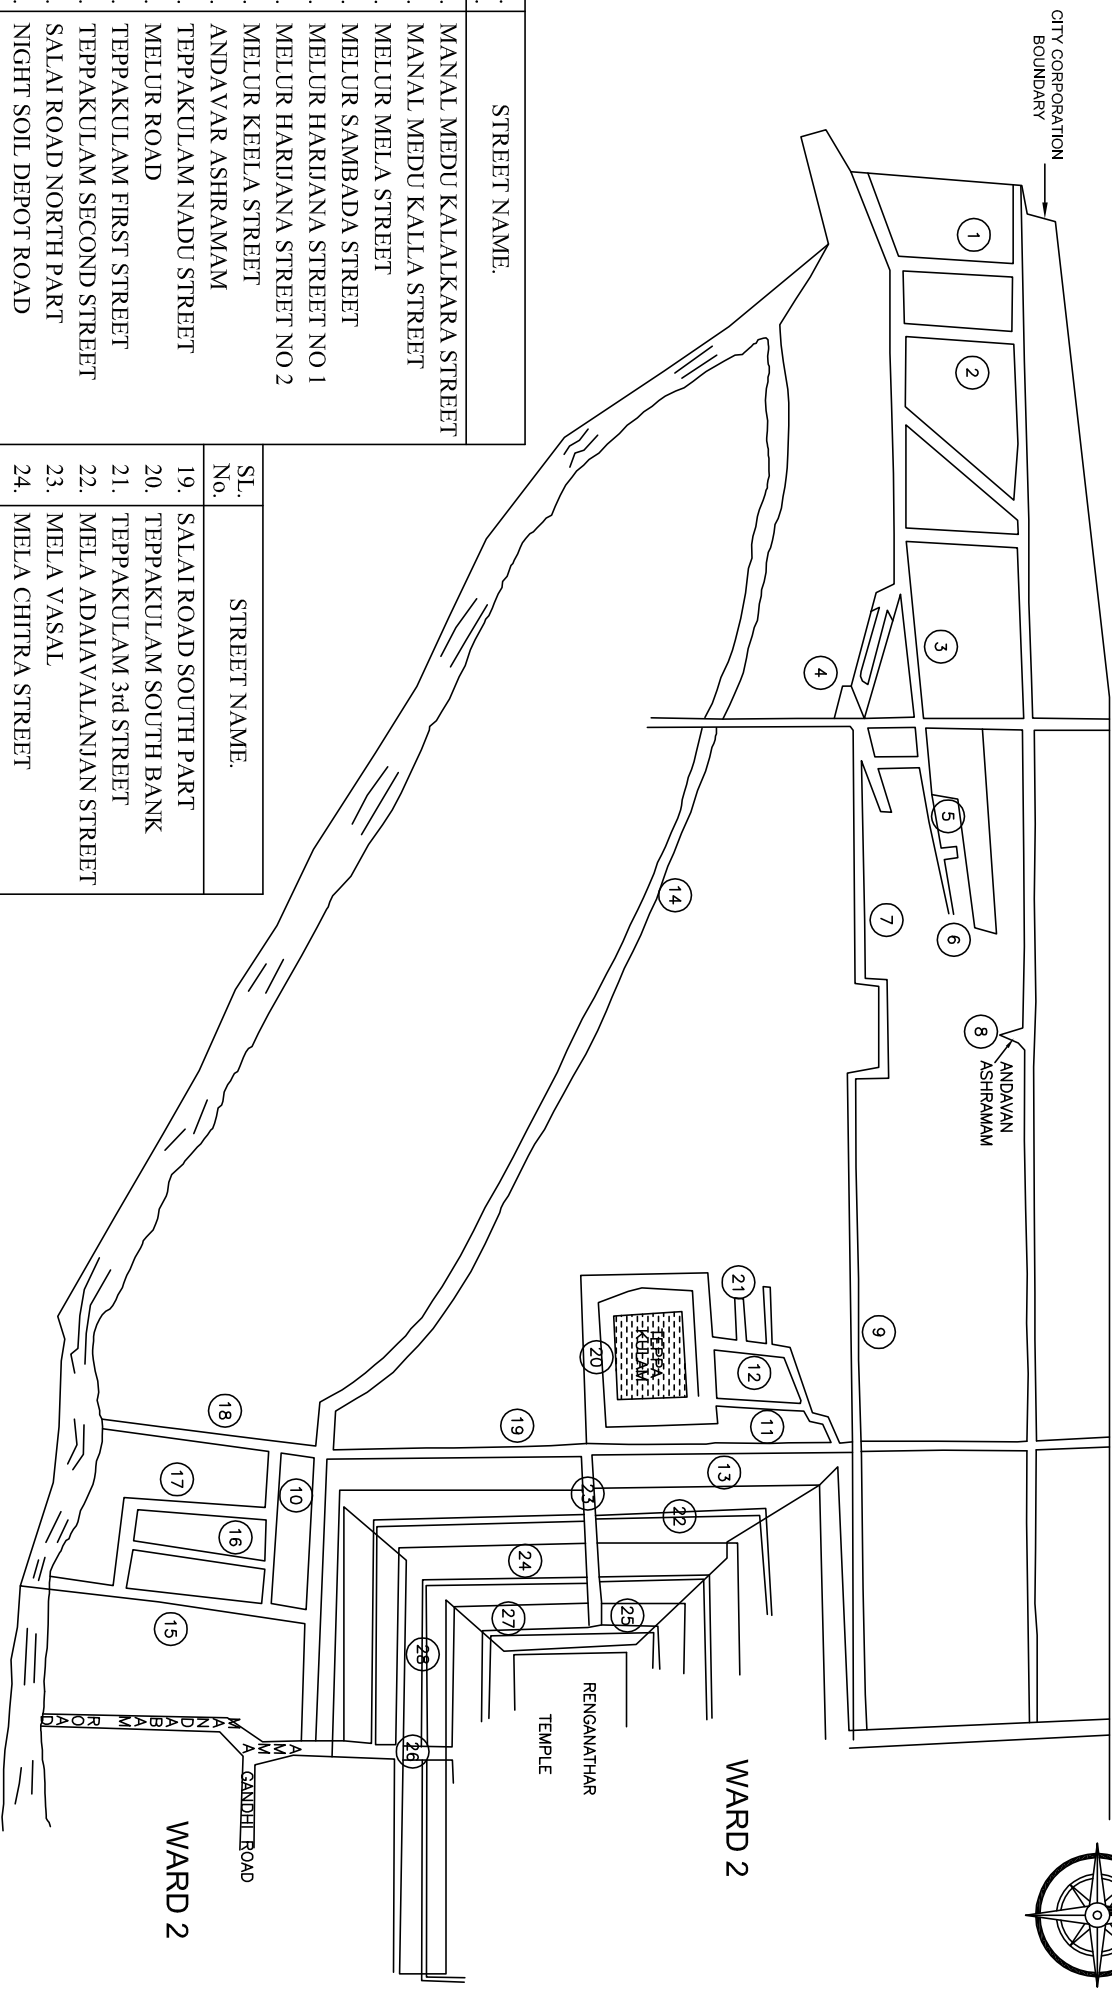

TRICHIRAPPALLI CITY CORPORATION

WARD MAP

WARD NO: 1 SRIRANGAM ZONE (NOT TO SCALE)

← COLeroon RIVER →

Sl. No.	STREET NAME.
1.	MANAL MEDU KALALKARA STREET
2.	MANAL MEDU KALLA STREET
3.	MELUR MELA STREET
4.	MELUR SAMBADA STREET
5.	MELUR HARIJANA STREET NO 1
6.	MELUR HARIJANA STREET NO 2
7.	MELUR KEELA STREET
8.	ANDAVAR ASHRAMAM
9.	TEPPAKULAM NADU STREET
10.	MELUR ROAD
11.	TEPPAKULAM FIRST STREET
12.	TEPPAKULAM SECOND STREET
13.	SALAI ROAD NORTH PART
14.	NIGHT SOIL DEPOT ROAD
15.	RAHAVENDRAPURAM 1st STREET
16.	RAHAVENDRAPURAM 2nd STREET
17.	RAHAVENDRAPURAM 3rd STREET
18.	SRIRANGAM EXTENSION 1st STREET