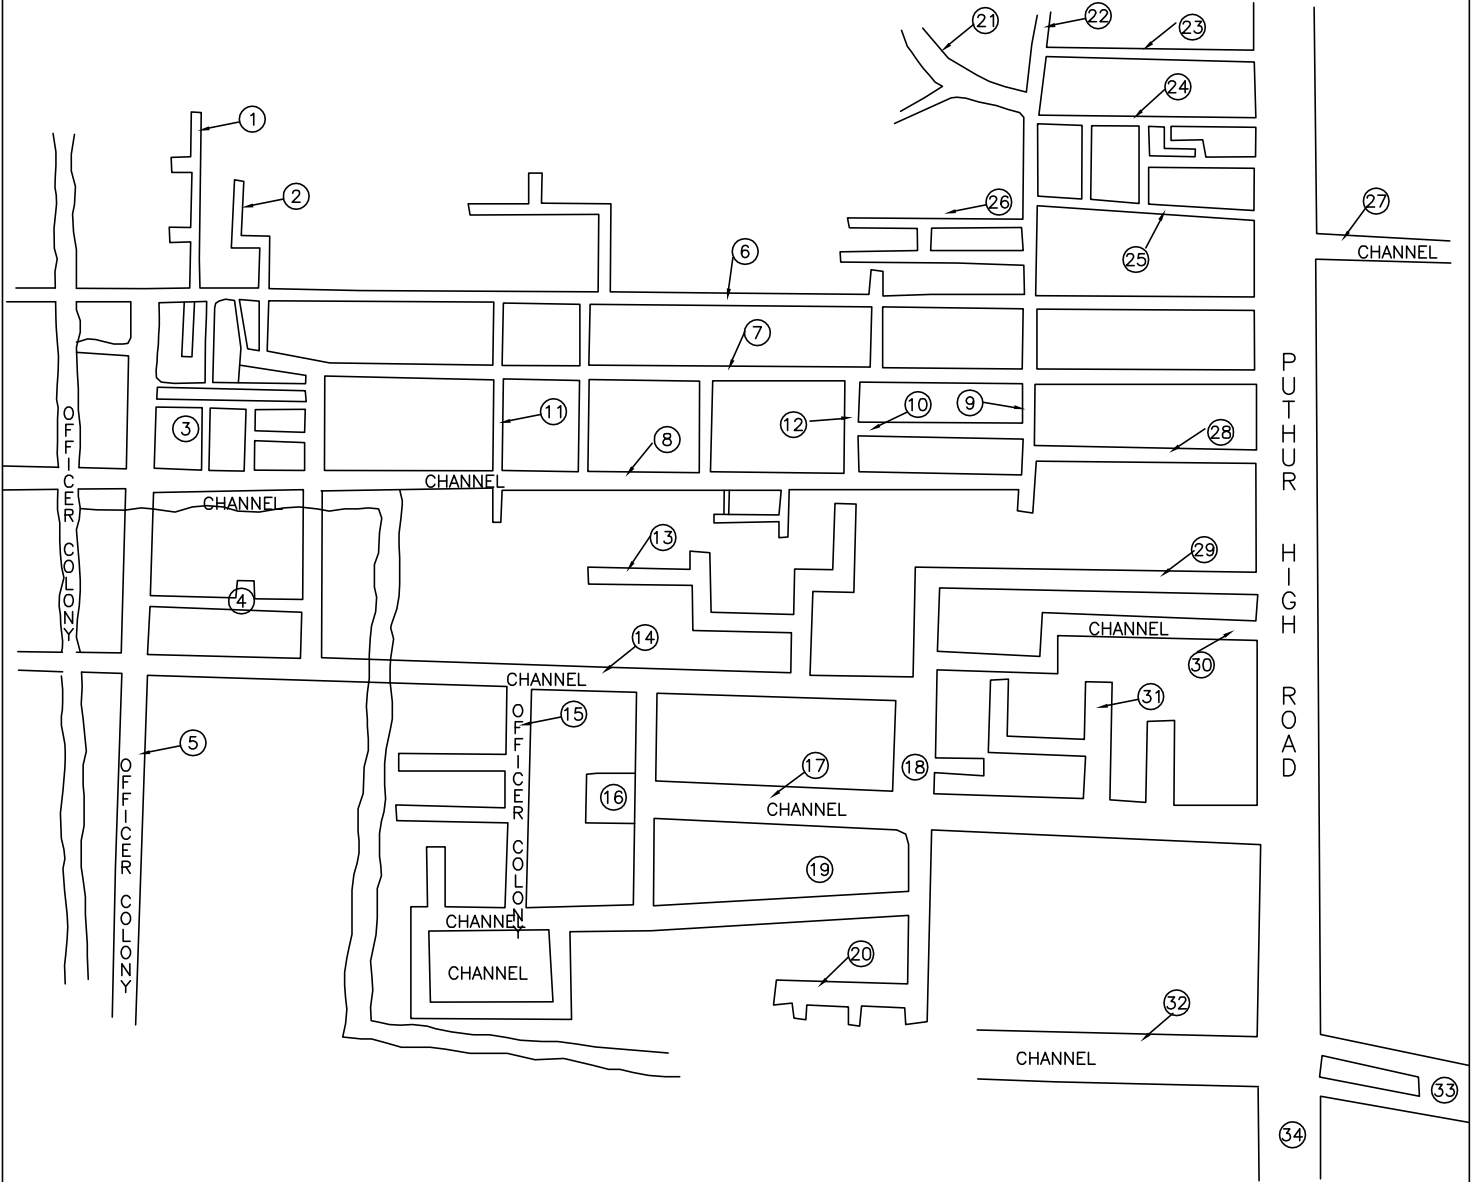

TRICHIRAPPALLI CITY CORPORATION

WARD NO : 54

WARD NO : 54, K.ABSHEKAPURAM ZONE

SL.No.	STREET NAME	SL.No.	STREET NAME	SL.No.	STREET NAME
1.	RAM NAGAR	12.	GNANAM COLONY 1st STREET	23.	BIG CHETTY STREET
2.	JOTHIDAR LANE	13.	MARAIAMMAN STREET	24.	PAIKARA STREET
3.	AHAMED COLONY	14.	NORTH MUTTHURAJA STREET	25.	VICTORIA MAIN ROAD
4.	AHAMED COLONY	15.	KALATTHU MEDU	26.	VIVEKANANDHAR STREET
5.	SOUTH RAMALINGA NAGAR	16.	PERUMAL KOVIL	27.	KORA STREET
6.	RAMALINGA NAGAR 1st MAIN ROAD	17.	PUTHUR AGRAHARAM	28.	RAJARETHINAM PILLAI STREET
7.	RAMALINGA NAGAR 2nd MAIN ROAD	18.	MANDHAI	29.	SALAI PILLAIYAR KOVIL STREET
8.	GNANAM COLONY 5th MAIN ROAD	19.	SOUTH MUTTHURAJA STREET	30.	PUDU STREET
9.	GNANAM COLONY 3rd MAIN ROAD	20.	SRINIVASAPURAM	31.	PUDU STREET
10.	GNANAM COLONY 4th MAIN ROAD	21.	HOSPITAL ROAD	32.	VAYALLOOR ROAD JUNCTION
11.	GNANAM COLONY 4th STREET	22.	WALAJA ROAD	33.	TENNUR ROAD
				34.	E.V.R. ROAD