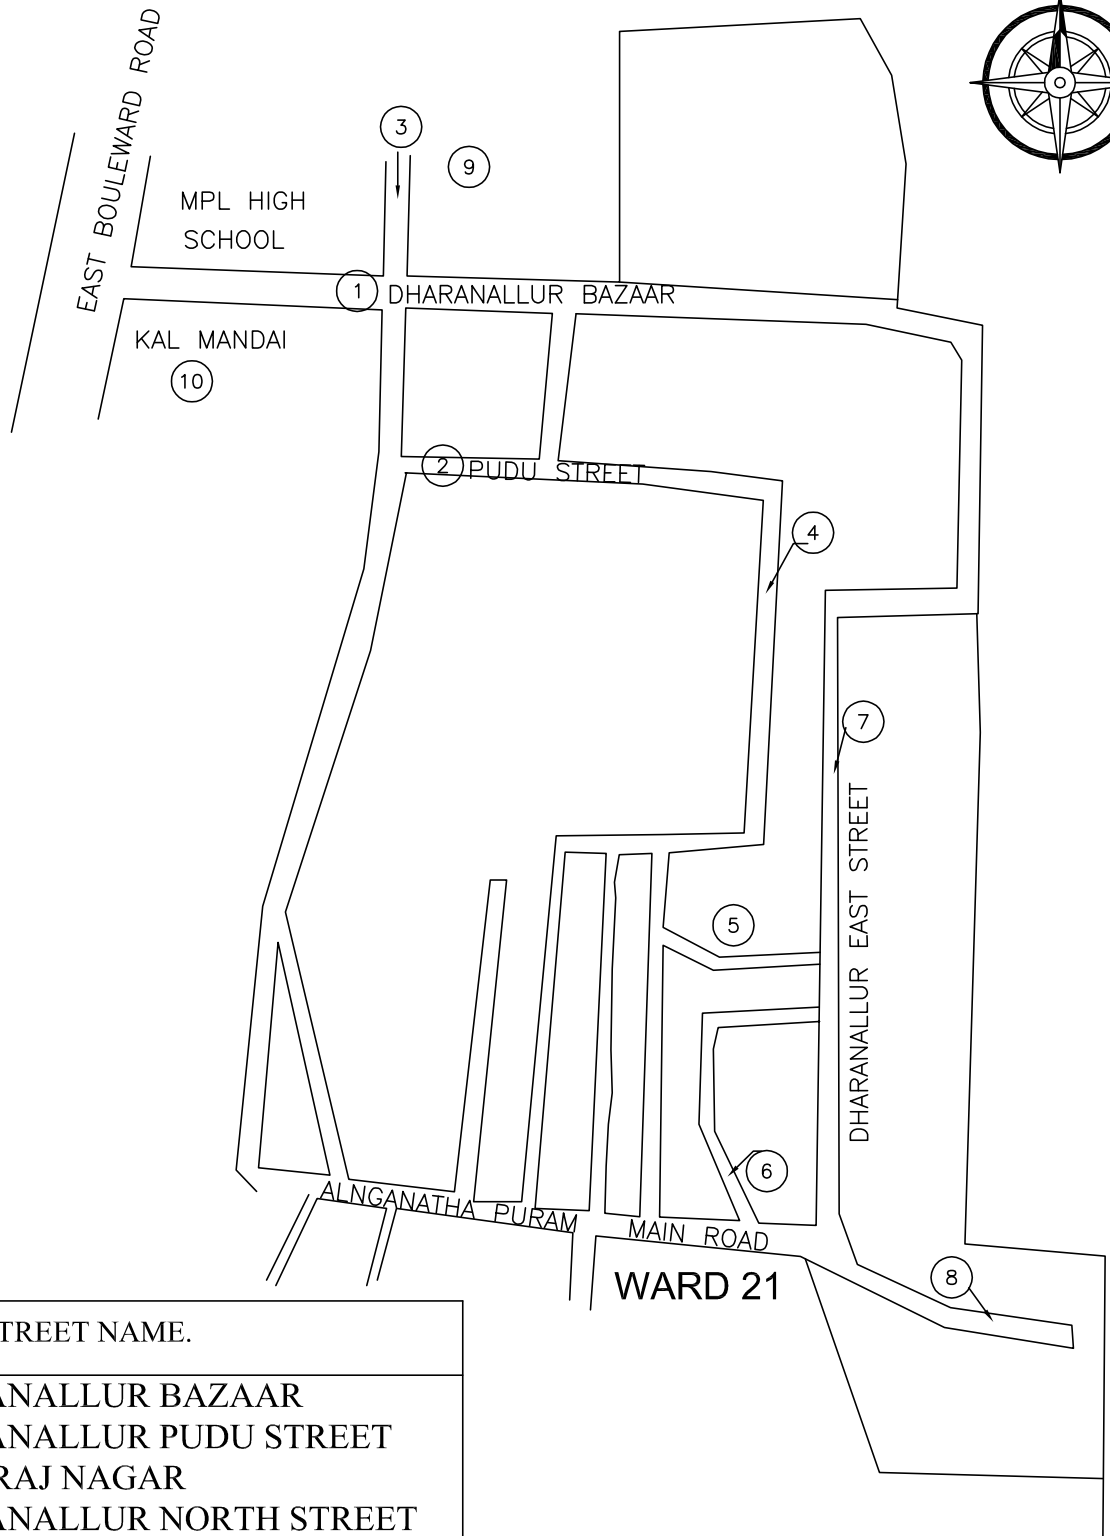

TRICHIRAPPALLI CITY CORPORATION

WARD MAP

WARD NO: 15 ARIYAMANGALAM ZONE (NOT TO SCALE)

SL. No.	STREET NAME.
1.	DHARANALLUR BAZAAR
2.	DHARANALLUR PUDU STREET
3.	KAMARAJ NAGAR
4.	DHARANALLUR NORTH STREET
5.	DHARANALLUR AGRAHARAM
6.	DHARANALLUR SOUTH STREET
7.	DHARANALLUR EAST STREET
8.	DHARANALLUR PALLAR STREET
9.	SATHIYA MOORTHY NAGAR
10.	KALMANDAI