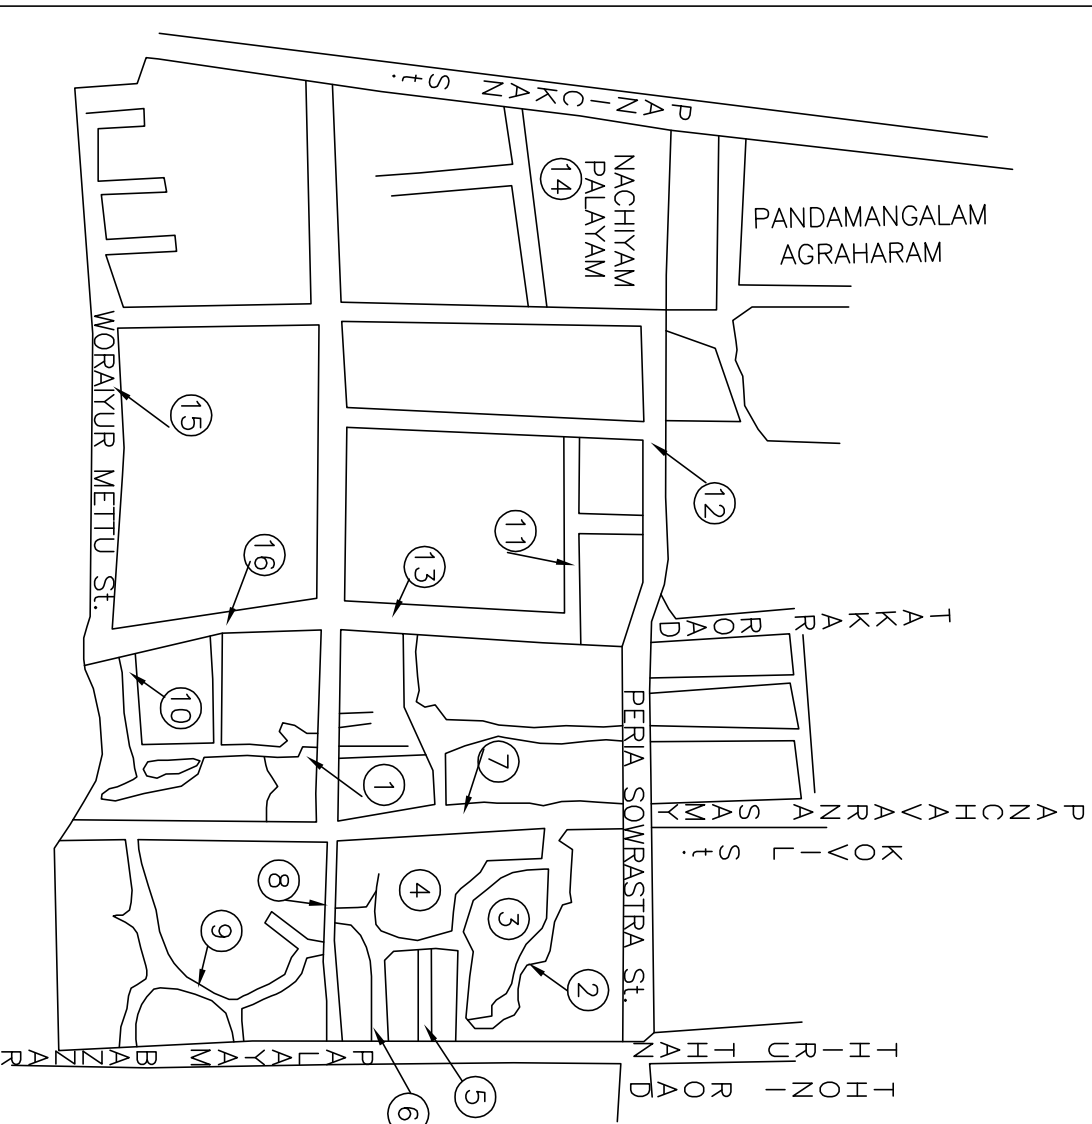

WARD 5

WARD 2

WARD 2

MANKRAM ROAD
GANDHI ROAD

TRICHIRAPPALLI CITY CORPORATION

WARD MAP

WARD NO : 59, K.ABSHEKAPURAM ZONE

REFERENCE:	
WARD BOUNDARY LINE -	
POPULATION	
WARD AREA	
ASSESSMENT	
No. OF PUBLIC FOUNTAIN	
No. OF STREET LIGHT	
STREET LENGTH	