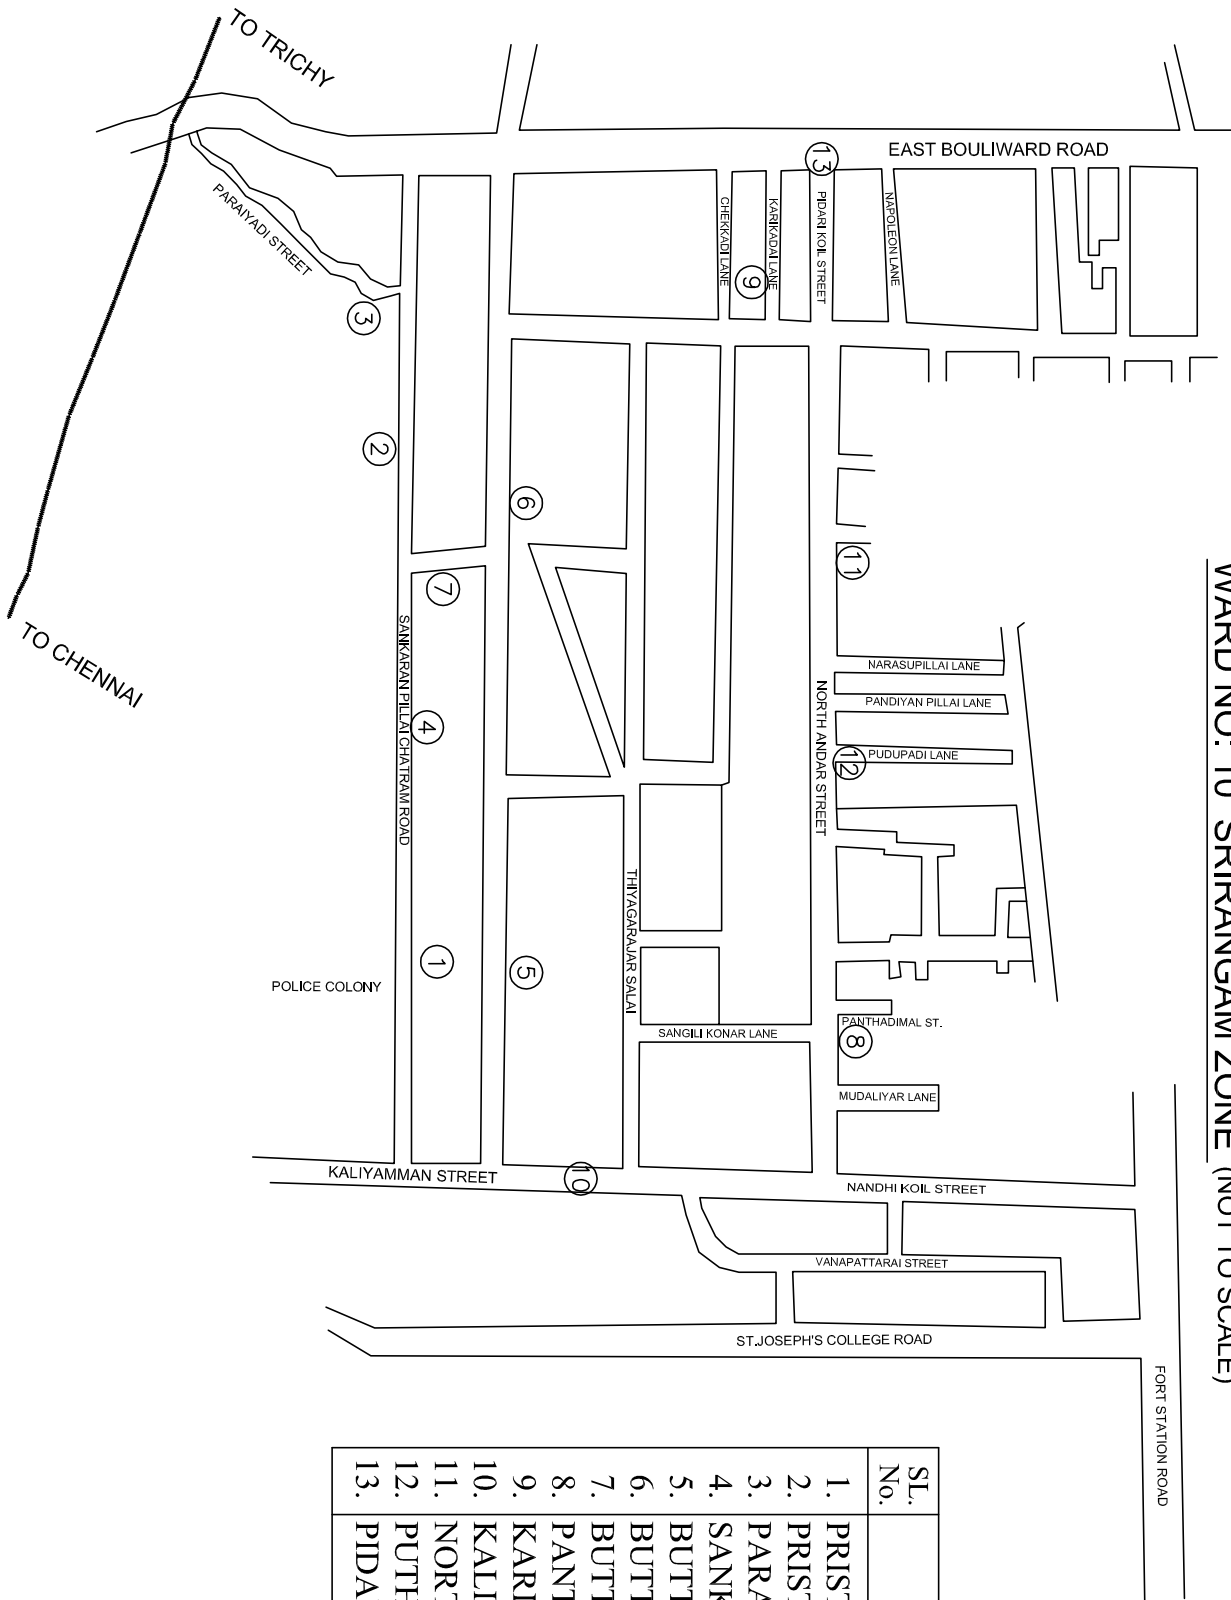

TRICHIRAPPALLI CITY CORPORATION

WARD MAP

WARD NO: 10 SRIRANGAM ZONE (NOT TO SCALE)

Sl. No.	STREET NAME.
1.	PRISTONPATHIRI STREET
2.	PRISTONPATHIRI STREET
3.	PARAIYATI STREET
4.	SANKARAN PILLAI ROAD
5.	BUTTER WORTH ROAD
6.	BUTTER WORTH ROAD
7.	BUTTER WORTH ROAD
8.	PANTHADIMAL LANE
9.	KARIKADAI LANE
10.	KALIAMMAN KOIL STREET
11.	NORTH ANDAL STREET
12.	PUTHUPATI LANE
13.	PIDARI KOIL STREET