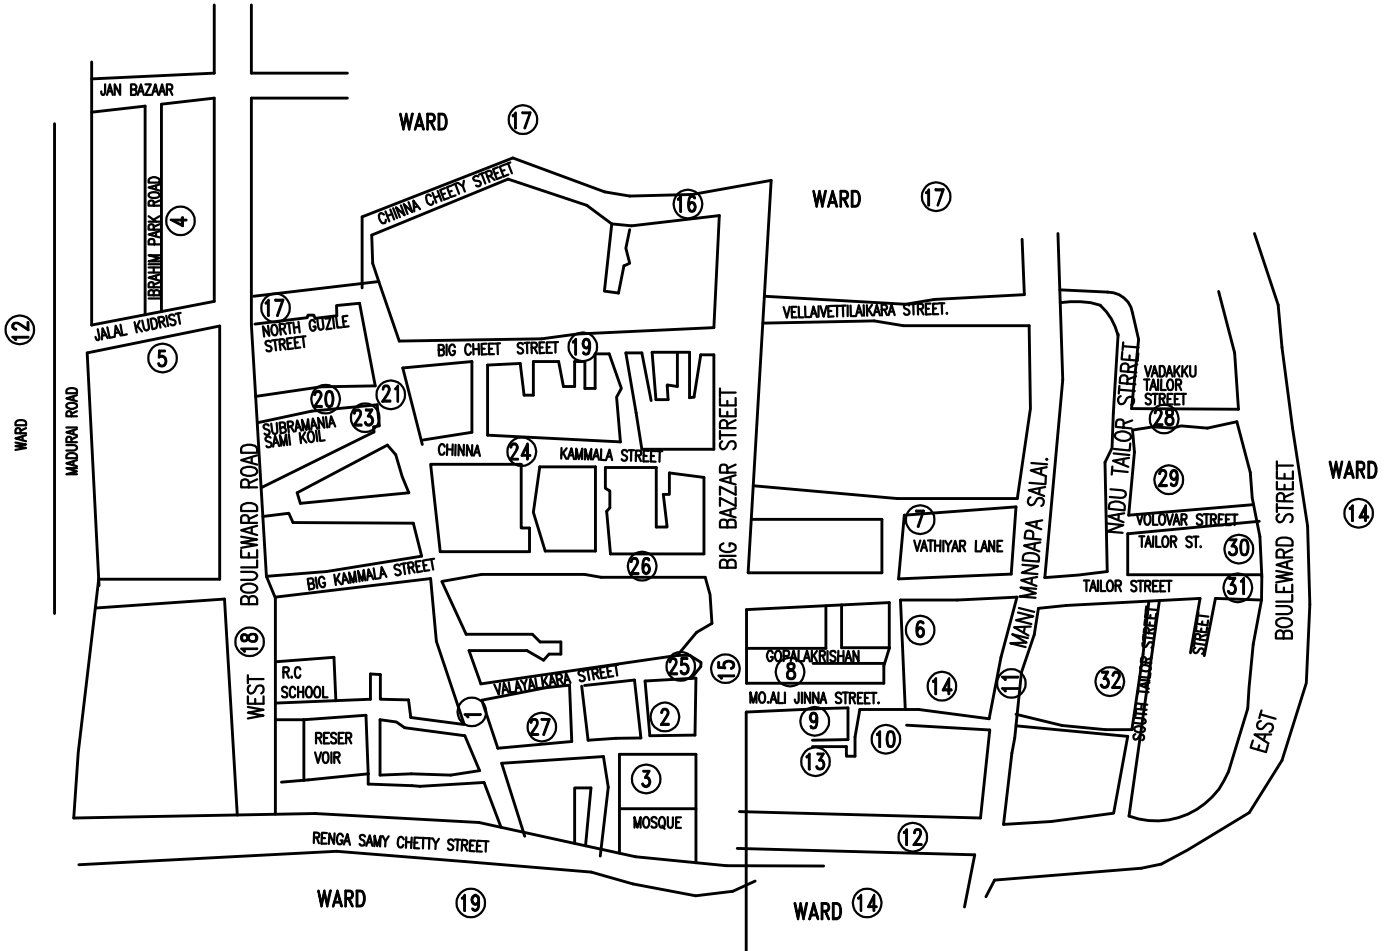

TRICHIRAPPALLI CITY CORPORATION

WARD MAP

WARD NO: 18 SRIRANGAM ZONE (NOT TO SCALE)

SL. No.	STREET NAME.
1.	
2.	
3.	
4.	IBRAHIM PARK ROAD
5.	JALALKUDRI STREET
6.	
7.	VATHIYAR LANE
8.	GOPALAKRISHNAN STREET
9.	MO.ALI JINNA STREET
10.	MANI MANDAPA STREET
11.	MANI MANDAPA STREET

SL. No.	STREET NAME.
12.	
13.	
14.	
15.	BIG BAZZAR STREET
16.	CHINNA CHETTY STREET
17.	NORTH GUZILE STREET
18.	WEST BOULEWARD ROAD
19.	BIG CHETTY STREET
20.	
21.	
22.	

SL. No.	STREET NAME.
23.	SUBRAMANIA SAMY KOIL
24.	CHINNA KAMMALA STREET
25.	VALAYAL KARA STREET
26.	BIG KAMMALA STREET
27.	
28.	NORTH THAIYALKARA STREET
29.	NADU THAIYALKARA STREET
30.	UZHAVAR STREET
31.	THAIYALKARA STREET
32.	SOUTH THAIYALKARA STREET