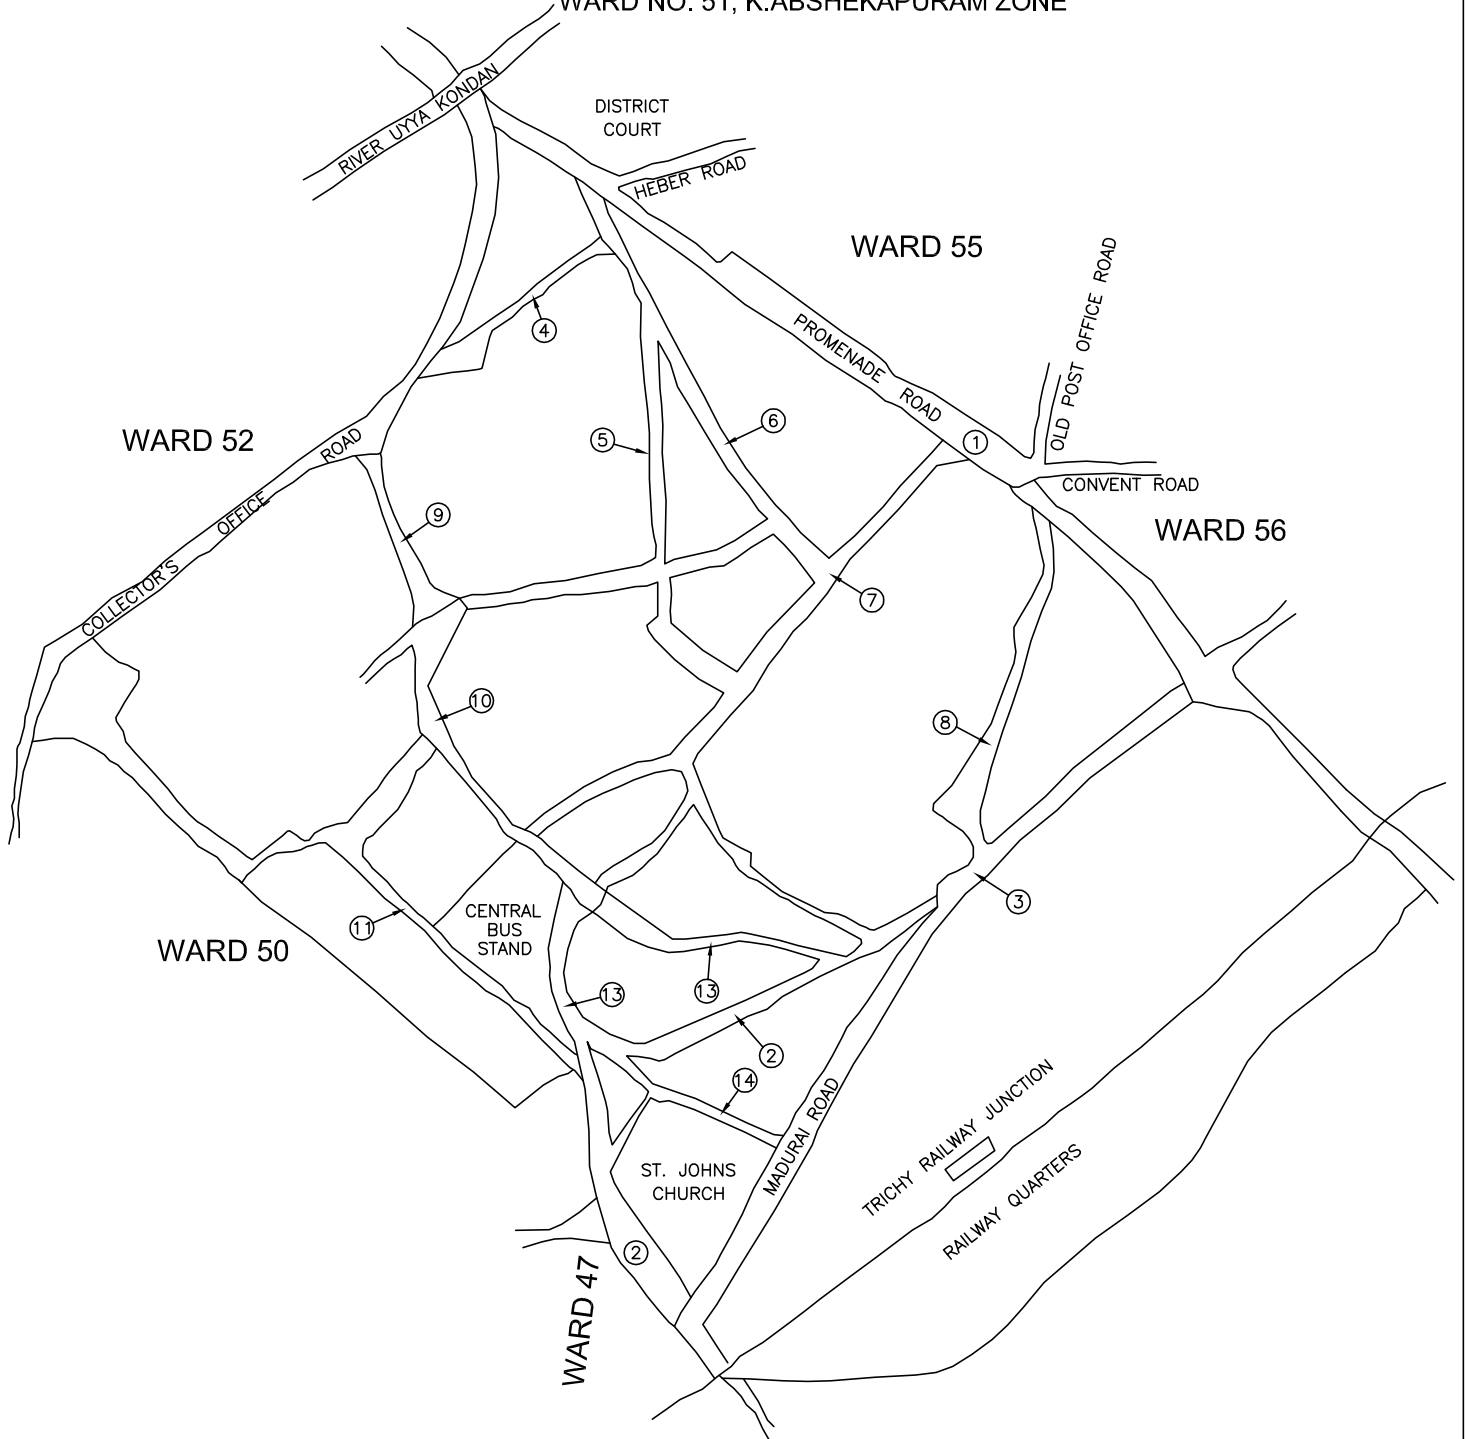

TRICHIRAPPALLI CITY CORPORATION WARD MAP

WARD NO: 51, K.ABSHEKAPURAM ZONE

SL.No.	STREET NAME
1.	PROMENADE ROAD (MUNICIPAL OFFICE ROAD 35A-44)
2.	DINDIGUL ROAD
3.	MADURAI ROAD (Part EAST SARAGU 41-49/5)
4.	REYNOLDS ROAD
5.	WARNERS ROAD
6.	BENWELLS ROAD
7.	WILLIAMS ROAD
8.	BIRDS ROAD
9.	LAWSONS ROAD
10.	M.K .THIYAGARAJA BAGAVATHAR STREET
11.	ROCKET COURT LANE
12.	ALEXANDRIA ROAD
13.	Mc DONALDS ROAD
14.	ROCKINS ROAD
15.	JUNCTION RAILWAY QUARTERS