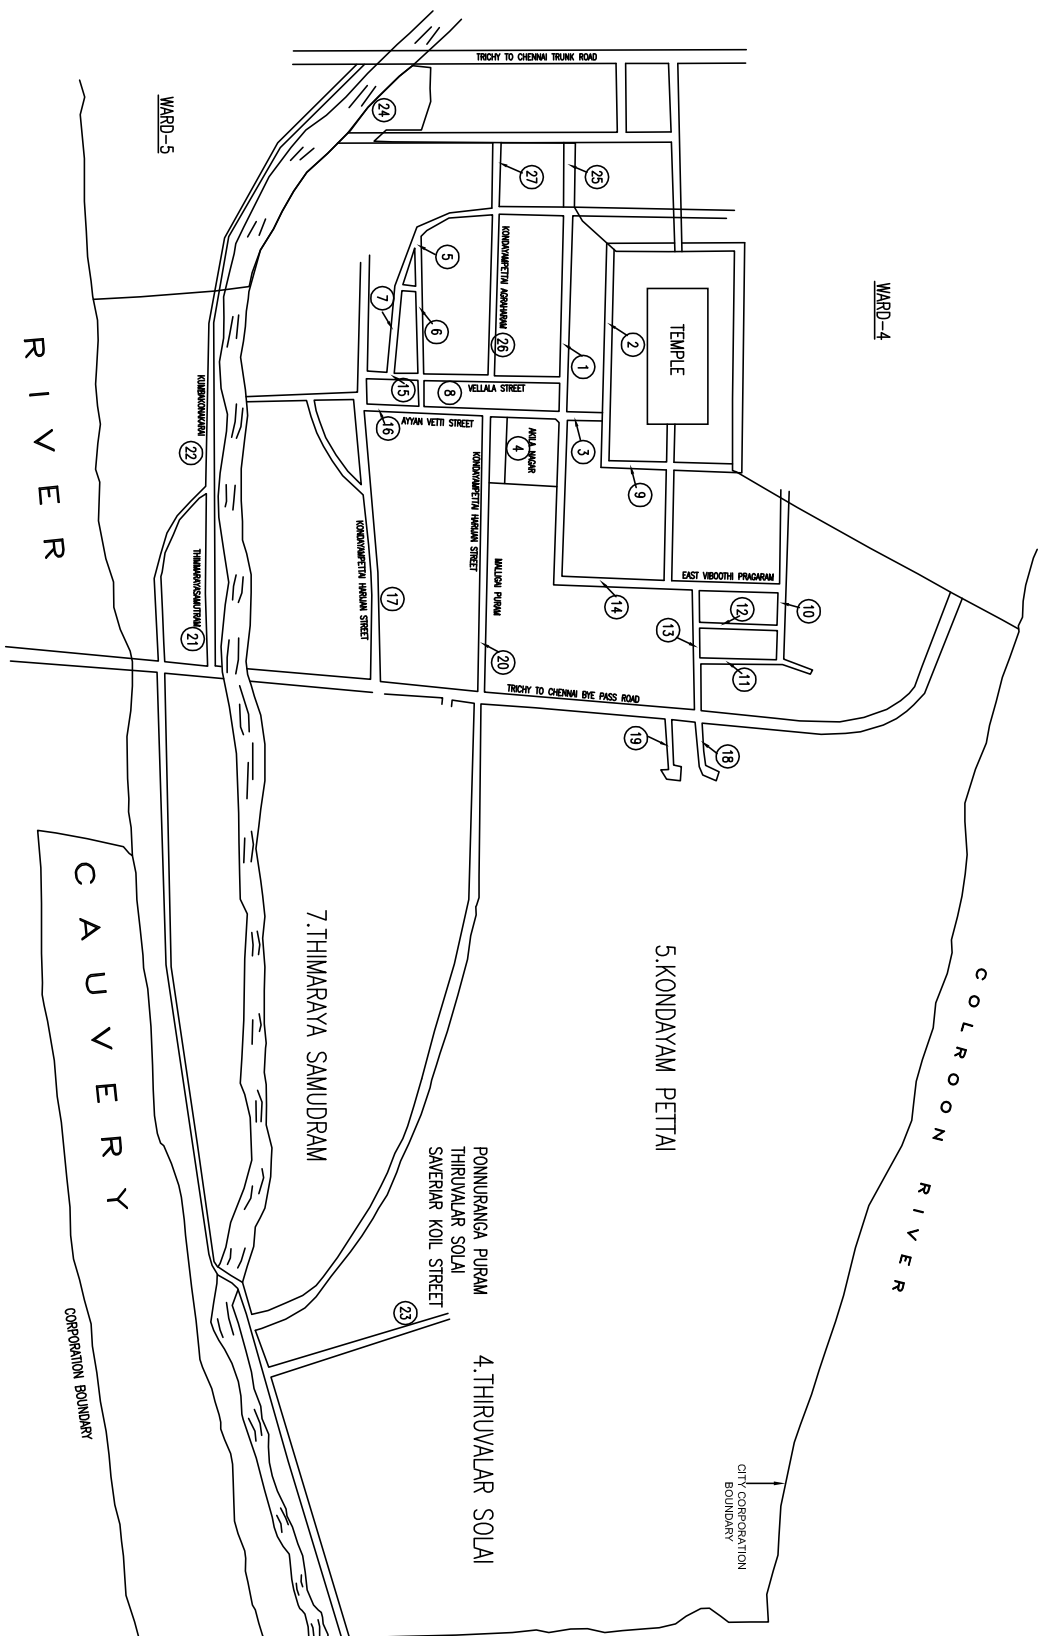

TRICHIRAPPALLI CITY CORPORATION

WARD MAP

WARD NO: 6 SRIRANGAM ZONE (NOT TO SCALE)

Sl. No.	STREET NAME.
1.	KONDAYYAM PETTAI OTHA STREET
2.	THERKU UL VEEDHI
3.	AYYAN STREET
4.	AKILA NAGAR
5.	KONDAYYAM PETTAI EDA STREET
6.	KONDAYYAM PETTAI NORTH STREET
7.	KONDAYYAM PETTAI SOUTH STREET
8.	KONDAYYAM PETTAI VELLALA STREET
9.	KEELA UL VEETHI
10.	THIRUVANNANALLUR NORTH STREET
11.	THIRUVANNANALLUR SOUTH STREET
12.	THIRUVANNANALLUR WEST STREET
13.	THIRUVANNANALLUR EAST STREET
14.	KEELA VIBOOTHU PRAHARAM
15.	KONDAYYAM PETTAI EAST STREET
16.	AYYAN VETTI STREET
17.	KONDAYYAM PETTAI EAST STREET
18.	THIRUVANNANALLUR HARUJANA STREET
19.	THIRUVANNANALLUR HARUJANA STREET
20.	MALIGAI PURAM
21.	THIMMARAYASAMUDRAM
22.	KUMBAKONAKARAI
23.	THIRUVALAR SOLAI PONNURANGAPURAM SOWRIYAR KOVIL ST., MELA ST., NORTH ST., SOUTH ST., HARUJANA ST., THIMMARAYYA SAMUDAM & KONDAYYAMPETTAI RAMASAMY ASARI THOPE
24.	THAMBIRAN STREET
25.	THAMBRAN STREET
26.	KONDAYYAMPETTAI AGRAHARAM
27.	THIMMARAYASAMUDRAM EDA STREET