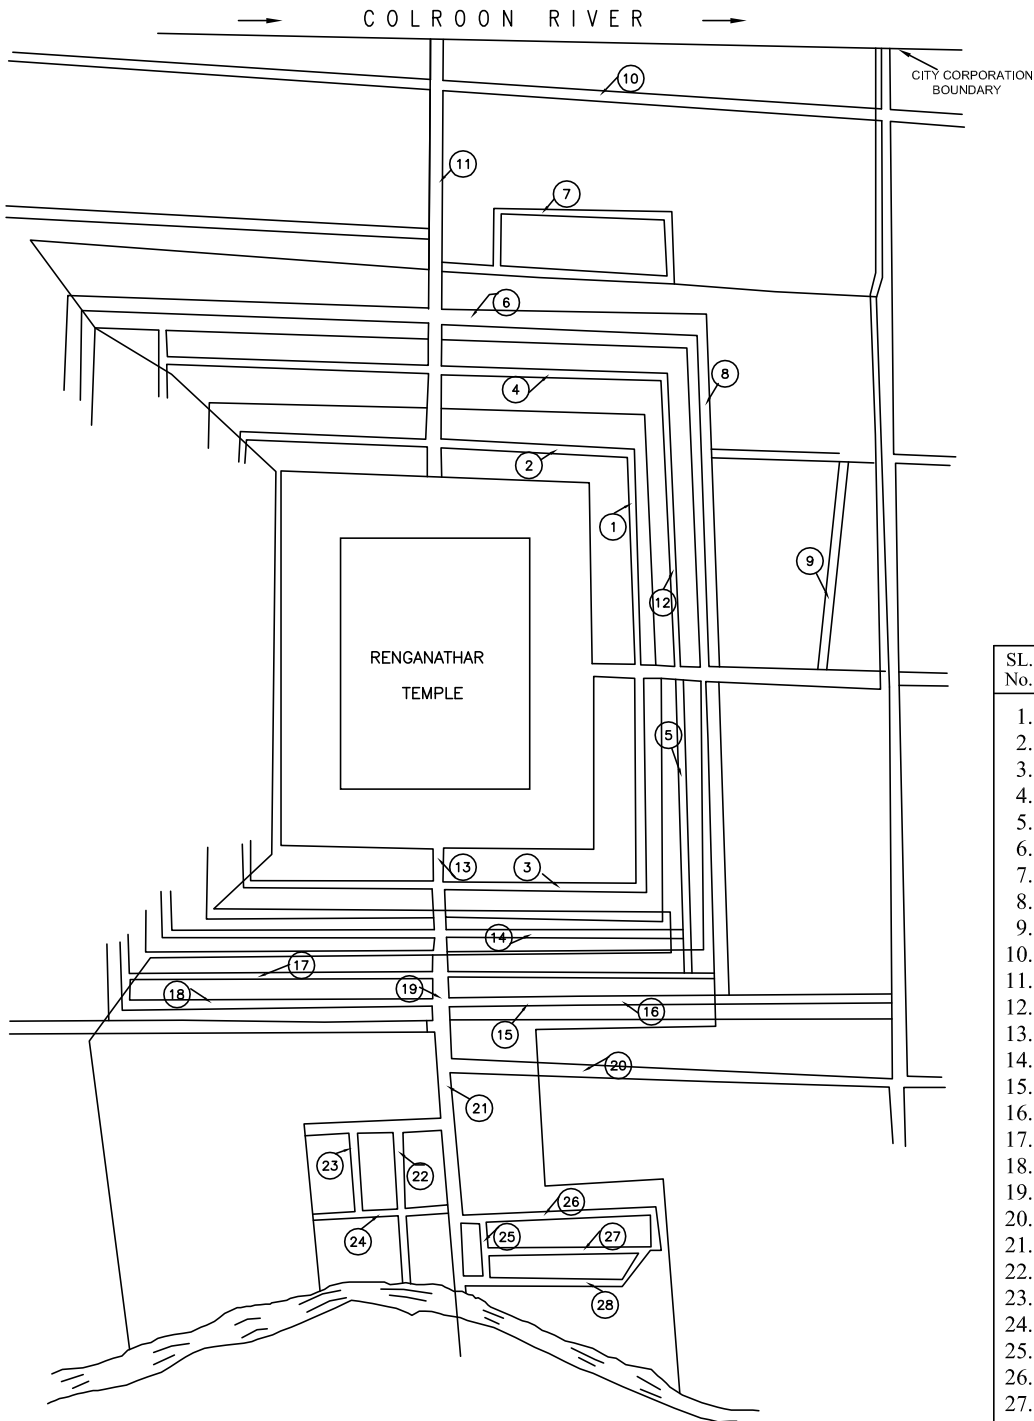

TRICHIRAPPALLI CITY CORPORATION

WARD MAP

WARD NO: 2, SRIRANGAM ZONE (NOT TO SCALE)

SL. No.	STREET NAME.
1.	KEELA UTHARA STREET
2.	NORTH UTHARA STREET
3.	SOUTH UTHARA STREET
4.	NORTH CHITHRA STREET
5.	EAST CHITRA STREET
6.	NORTH ADAIVALANJAN STREET
7.	ARUMUGAM STREET
8.	KEELA ADAIVALANJAN STREET
9.	BAHAVATHIAMMAN KOVIL STREET
10.	PANCHAKKARAI
11.	KOLLIDAM ROAD
12.	KEELA CHITRA STREET
13.	SOUTH GATE BAZZAR
14.	MANICKAM STREET
15.	SATHARA STREET
16.	SATHARA STREET 230-296
17.	V.O.C STREET
18.	THIRUVALLUVAR STREET
19.	THERKU VASAL KADAI VEETHI
20.	GANDHI ROAD
21.	AMMA MANDABAM ROAD
22.	SRIRANGAM EXTENSION 2nd STREET
23.	SRIRANGAM EXTENSION 3rd STREET
24.	SRIRANGAM EXTENSION 4th STREET
25.	V.N. SOUNDARARAJAN STREET
26.	SESHATHRI STREET
27.	RAJAJI STREET
28.	VARADHACHARI STREET