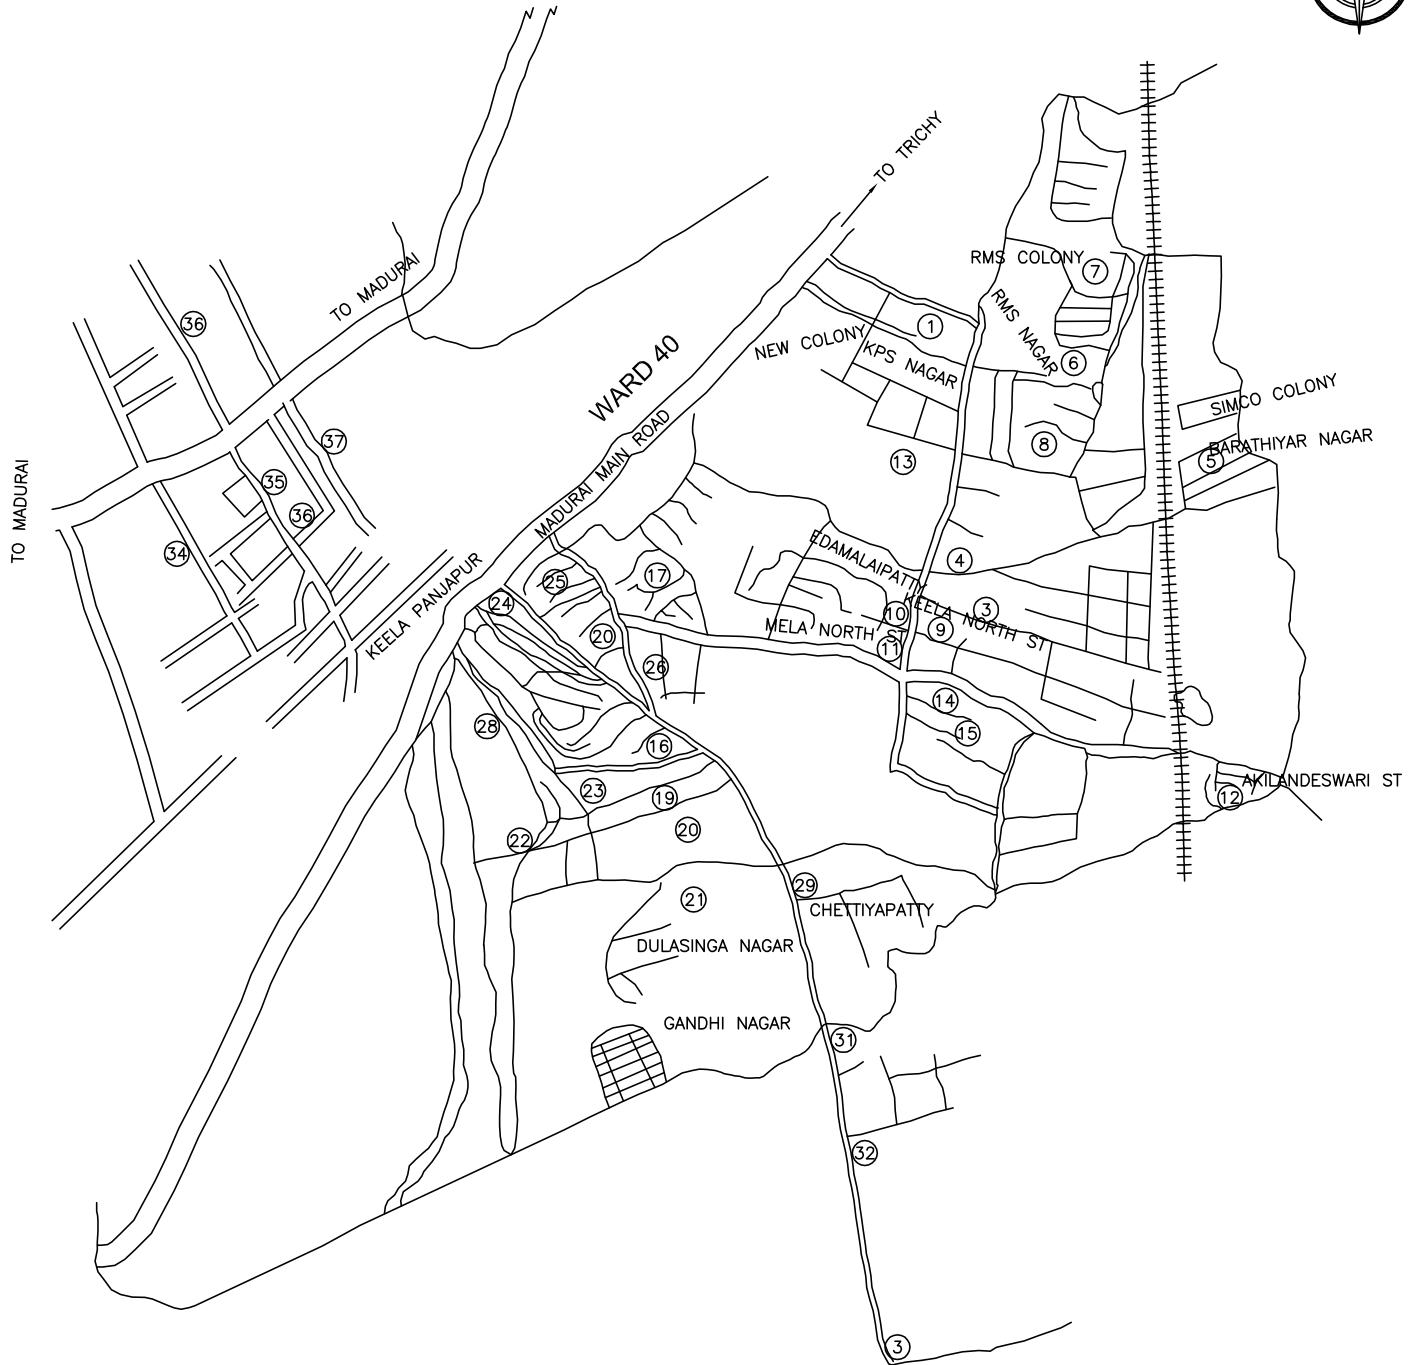

TRICHIRAPPALLI CITY CORPORATION

WARD MAP

WARD NO: 38, ARYAMANGALAM ZONE (NOT TO SCALE)

TRICHIRAPPALLI CITY CORPORATION

WARD MAP

WARD NO: 39, PONMALAI ZONE

(NOT TO SCALE)

SL. No.	STREET NAME.	
1.	PIRATTIYUR	NEW ARIJAN STREET E.PUDUR
2.	"	NEW STREET "
3.	"	KEELA NORTH STREET "
4.	"	ARUNTHATHIYAR STREET "
5.	"	BHARATHIYAR STREET "
6.	"	R.M.S COLONY "
7.	"	R.M.S SALAI (SOUTH) "
8.	"	R.M.S SALAI (NORTH) "
9.	"	KEELA MIDDLE STREET "
10.	"	MELA MIDDLE STREET "
11.	"	MELA NORTH STREET "
12.	"	AYYAPPAN NADAR STREET (AKILANDESWARI STREET) "
13.	"	K.R.S NAGAR "
14.	"	SOUTH 1st STREET "
15.	"	SOUTH 2nd STREET "
16.	"	ANJALAI NAGAR "
17.	"	RAMACHANDRA NAGAR "
18.	"	CHOKKALINGA PURAM (NORTH) "
19.	"	SIMCO COLONY "